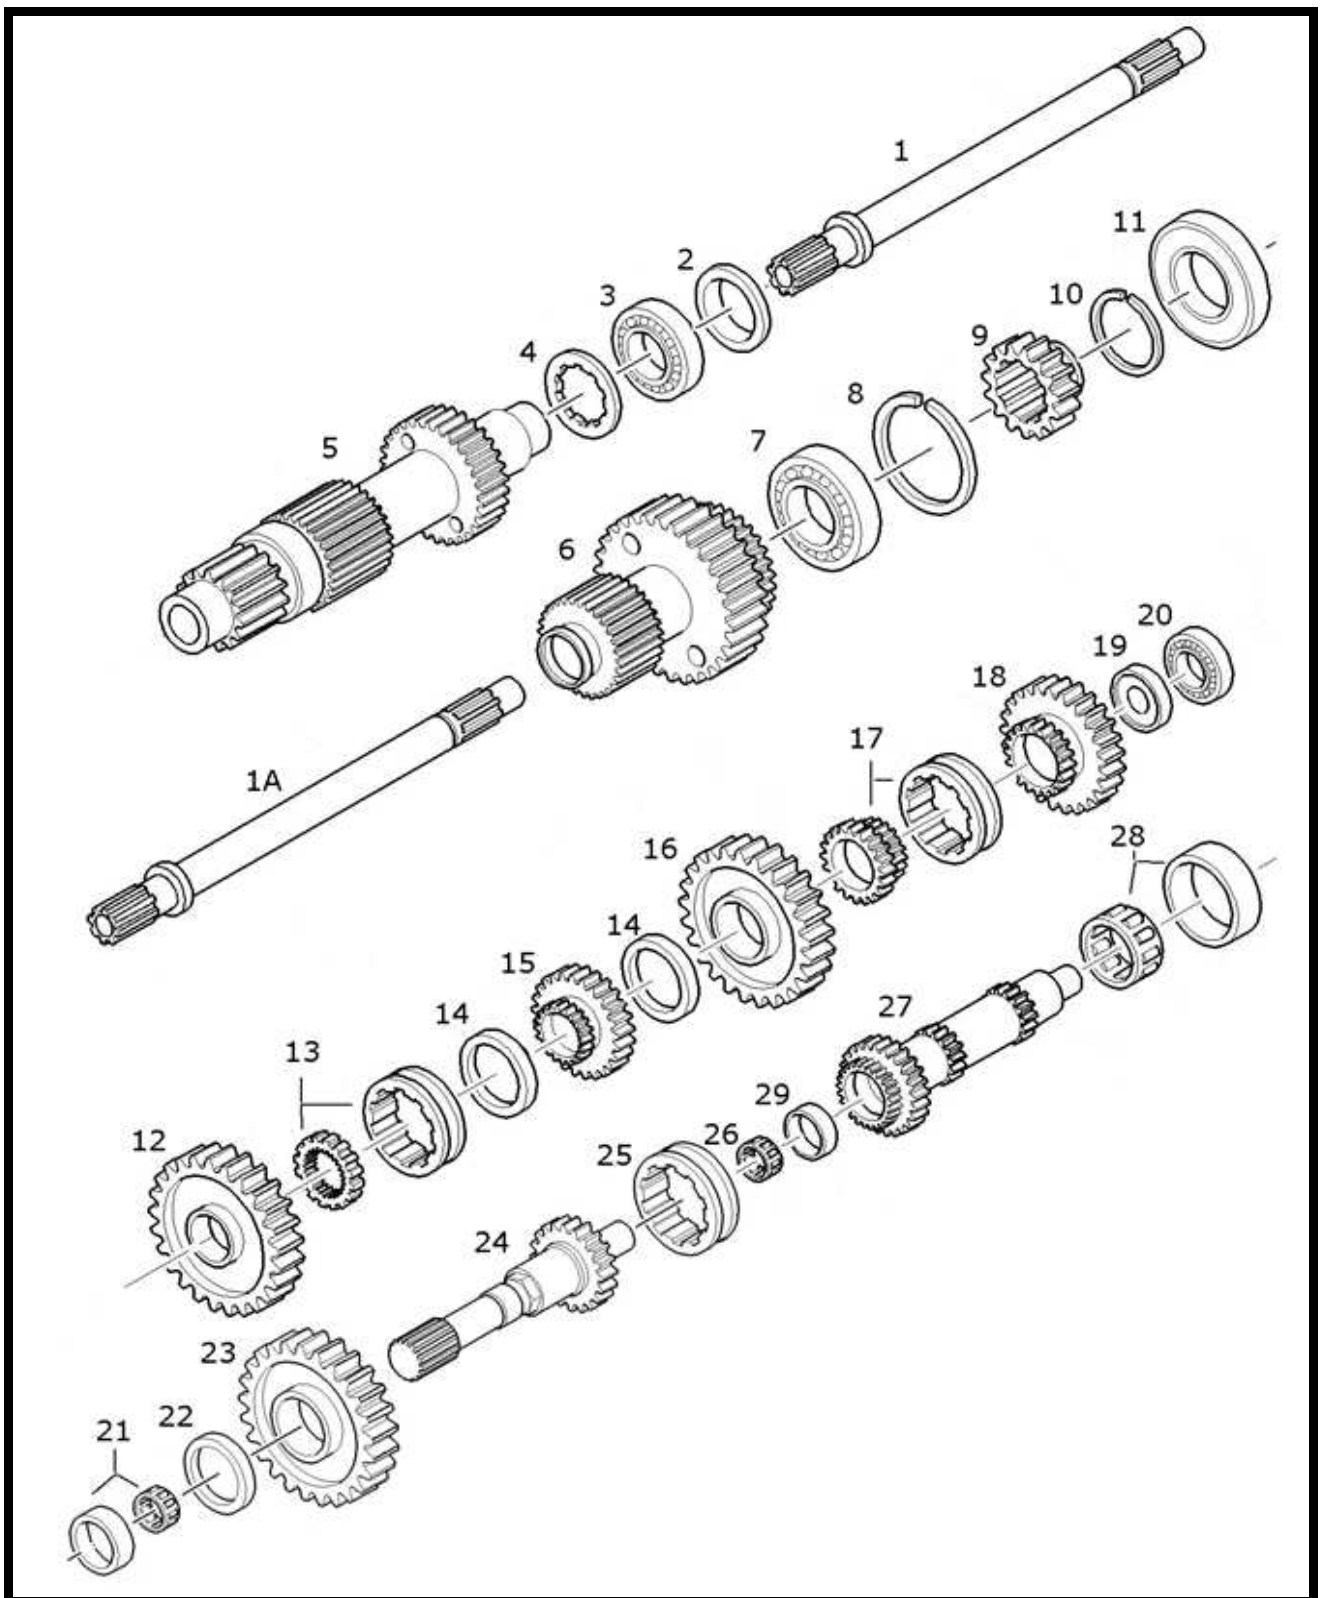

NEW HOLLAND TRACTOR PARTS CATALOG

8x2 TRANSMISSION GEARS
18x4 DUAL POWER TRANSMISSION GEARS

**8x2 TRANSMISSION GEARS
18x4 DUAL POWER TRANSMISSION GEARS**

Key	Ozgur No	Part No	Sub.No	Description	Tractor Models
1	OT43190	E2NN7017EA	82988529	Shaft	
1A	OT43191	E9NN7A684AA	81862903	Shaft	
2	OT43192	D9NN7048BA	83924926	Seal	
3	OT43193	81804635	C5NN7N046A	Bearing	
4	OT43194	E8NN7033AA	83971864	Washer	
5	OT43195	E7NN7C094AA	82983066	Main shaft	
6	OT43196	F2NN7113BA	82983055	Gear	
7	OT43147	20141040	87733083	Bearing	
8	OT43198	C5NN7N160A	81804828	Ring	
9	OT43199	E0NN7106BA	83934545	Gear	
10	OT43200	E1ADKN77014	81718612	Snap ring	
11	OT43201	C7NN7118D	81862911	Ring,mainshaft rear	
12	OT43206	E6NN7N101BA	82987561	Gear 2nd speed	TS80,TS90,TS100,TS100
13	OT43203	E6NN7N072BA	82983825	Coupling	Ford tractor: 5110,5610,5610S, 5640,6410,6610,6610S,6640, 6710,6810,6810S,7010,7610 ,7610S,7710,7740,7810,7810S, 7840,8010,8240
14	OT43204	81804625	C5NN7033A	Washer	
15	OT43205	E6NN7N012BA	82983061	Gear reverse	
16	OT43206	E6NN7N100BA	82987560	Gear 1nd speed	
17	OT43207	E6NN7N072AA	82983824	Coupling	8X2 transmission 18x4 dual power transmission
18	OT43208	E6NN7N315BA	82987562	Gear 3nd speed	
19	OT43209	C5NN7N034B	81804626	Washer	
20	OT43210	C5NNN755A	83983741	Bearing	
21	OT43211	WAA4220A	80067370	Bearing	
22	OT43162	C9NN7A385A	81824352	Washer	
23	OT43213	E6NN7145AA	83960022	Gear,output	
24	OT43214	E6NN7061BA	82983059	Countershaft	
25	OT43165	E6NN7106AA	83959995	Coupling	
26	OT43216	D0NN7N047A	82930758	Bearing cone	
27	OT43217	E6NN7111AA	82987564	Countershaft	
28	OT43175	C7NN7N431B	81829466	Bearing	
29	OT43216	D0NN7N048A	82930758	Bearing cup