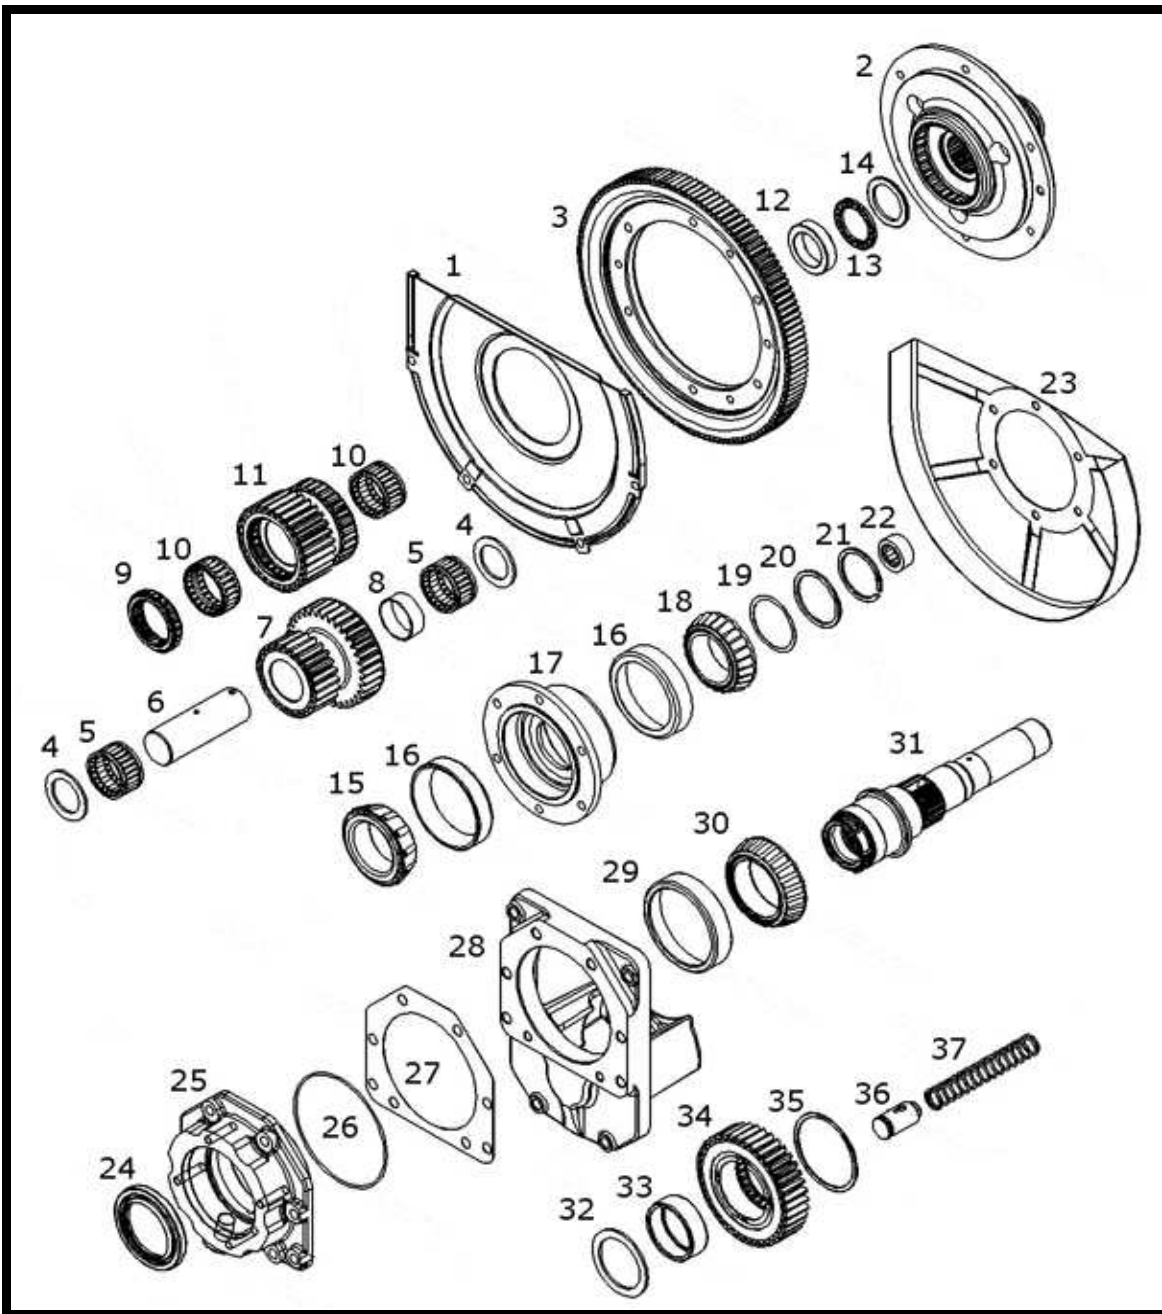

POWER TAKE-OFF(PTO),REDUCTION GEAR,DUAL SPEED

POWER TAKE-OFF(PTO), REDUCTION GEAR,DUAL SPEED

Key	Ozgur No	Part No	Sub.No	Description	Tractor Models
1	OT44489	225810A1	87773585	Cover	T8.275,T8.300,T8.330,T8.360,T8.390, T8010,T8020,T8030,T8040,T8050,TG210, TG230,TG.255,TG285
2	OT44490	277389A2	87773274	Hub	
3	OT44491	408252A1	87774365	Ring gear,121T	
4	OT44492	226035A1	87773593	Washer	
5	OT44493	138763C91	87773368	Needle bearing	
6	OT44494	226034A2	87773592	Shaft	
7	OT44495	226033A3	87773591	Gear	
8	OT44496	300084A1	87773962	Spacer	
9	OT44497	226031A2	87773590	Sprocket	
10	OT44498	330162A1	87774128	Needle bearing	
11	OT44499	326731A1	87774115	Gear	
12	OT44500	327172A1	87774118	Spacer	
13	OT44501	243544A1	87773679	Needle bearing	
14	OT44502	327372A1	87774119	Washer	
15	OT44503	25695HO	83402421	Bearing cone	
16	OT44504	22396V	257093A1	Bearing cup	
17	OT44505	225806A1	87773584	Cage	
18	OT44506	235545A1	87773635	Bearing cone	
19	OT44507	253456A1	87775589	Shim	
20	OT44508	231772A1	87773614	Spacer	
21	OT44509	231760A1	87773613	Snap ring	
22	OT44510	359950R91	87775630	Needle bearing	
23	OT44511	198709A1	87773498	Plate	
24	OT44512	293053A1	87773875	Seal	
25	OT44513	87656553		Housing	
26	OT44514	14467380	70923825	O-Ring	
27	OT44515	253460A1		Shim	
28	OT44516	226037A4	87773594	Cover	
29	OT44517	A67327	89825186	Bearing cup	
30	OT44517	A67328	89825186	Bearing cone	
31	OT44519	324000A1	87774109	Shaft	
32	OT44520	226024A3	87773587	Washer	
33	OT44521	318641A1	87774075	Needle bearing	
34	OT44522	326733A1	87774116	Gear	
35	OT44523	87016939		Snap ring	
36	OT44524	226028A2	87773588	Piston	
37	OT44525	323066A1	87774105	Spring