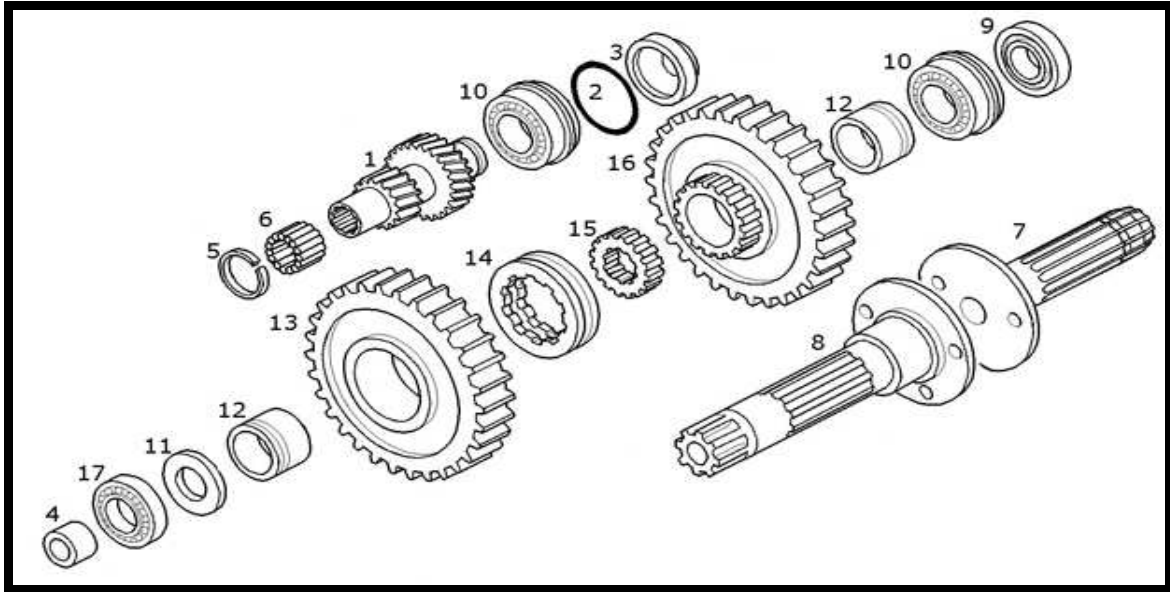

NEW HOLLAND TRACTOR PARTS CATALOG

POWER TAKE-OFF (PTO),540-1000 RPM,VAR.805

POWER TAKE-OFF , 540-1000 RPM,VAR.805

Key	Ozgur No	Part No	Sub.No	Description	Tractor Models
1	OT44956	5174348		Shaft	TN55,TN65,TN75
1	OT44041	47123688		Shaft	T4020/V,T4030/F/N/V,T4040/F/N/V,T4050F/N/V, TN60A/VA,TN70A/VA,TN75A/FA/VA,TN85A/FA,TN95A/F A/VA
2	OT44087	14466080	87421147	O-ring	TN55/D/S/V,TN60A/DA/SA/TN65/D/F/N/S/V, TN70A/D/DA/F/S/SA,TN75/A/D/DA/F/N/S/SA/V, TN80F,TN90F,TN95F
3	OT44058	5180609		Cover	
4	OT44960	5173516		Bushing	T4020,T4030,T4040,T4050,TN55,TN60A,TN65, TN70A,TN75,TN75A,TN85A,TN95A
5	OT44008	5142178		Snap ring	
6	OT44009	5173210		Bearing,43X58X22	
7	OZ28521	5185602		Shaft,540,6T	
8	OT44044	5173191		Shaft,1000,21T	
9	OT44011	5124606		Seal	
10	OT44010	5168238		Bearing,40X90X23	T4020/V,T4030/F/N/V,T4040/F/N/V,T4050F/N/V TN55/V,TN60A/VA,TN65/F/N/V, TN70A/F/NA/VA,TN75/A/F/FA/N/NA/V/VA,TN80F, TN85A/FA,TN90F,TN95A/F/FA/NA/VA,
11	OT44027	5168181		Washer	
12	OT44026	5124668		Bushing	
13	OT44018	47123681		Driven gear,540RPM	
14	OT44031	5130551		Coupling	
15	OT44032	5130550		Coupling	
16	OT44043	47123683		Driven gear,1000RPM	
17	OT44016	20045200		Bearing,35X80X21