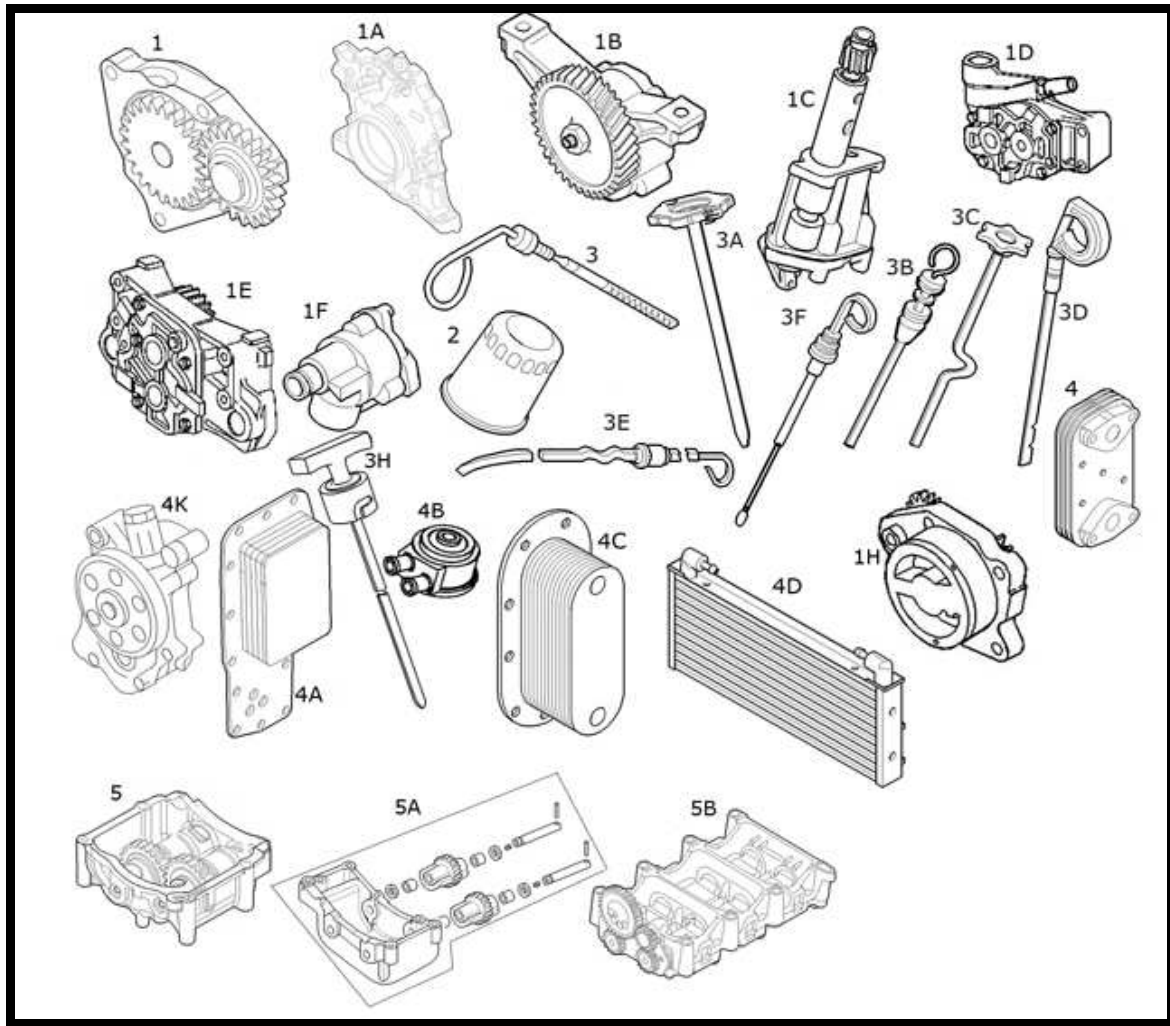

NEW HOLLAND TRACTOR PARTS CATALOG

OIL PUMPS

Key	Ozgur No	Part No	Sub.No	Description	Tractor Models
4B	OZ41197	4832968		Oil cooler	TD60,TD60D,TD70,TD70D,TD80,TD80D,TD90,TD90D,TD95,TD95D,TK100A,TK70FA,TK70VA,TK80A,TK80MA,TK90,TK90MA,TL90,TL100,TN55,TN55D,TD55S,TN55V,TN65,TN65D,TN65F,TN65M,TN65S,TN65V,TN70,TN70D,TN70F,TN70S,TN75,TN75D,TN75F,TN75M,TN75S,TN75V,TN80F,TN90F,TN95F,TN95NA,TN95VA,TT50,TT55,TT65,TT65D,TT75
4B	OZ41198	5097159	84247636, 84247638	Oil cooler	TD65B,TD65D,TD70,TD70D,TD75F,TD85F,TD90,TD90D,TD95,TD95D,TT50,TT55,TT65,TT65D,TT75
4C	OZ41199	E9HN6A640AA	87380919	Oil cooler	TM140,TM150,TM155,TM165,TM175,TM180,TM190
4D	OZ41200	82033781	82024903	Oil cooler, 9 platex49mm	T6010,T6020,T6030,TS100A,TS110A,TS115A,TS125A,TS130A,TS135A
4D	OZ41208	87575994	87732699	Oil cooler, 9 platex77mm	T6010,T6020,T6030,TS100A,TS110A,TS115A,TS125A,TS130A,TS135A
4D	OZ41223	84184567		Oil cooler	T7030,T7040,T7050,T7060,T7070
4C	OZ41230	87452245		Oil cooler	T8010,T8020,T8030,T8040,T8050,T9010,T9020,TJ280,TJ330
5	OZ41231	504156504		Balancer	T4020,T4020V,T4030,T4030F,T4030N,T4030V,T4040F,T4040N,T4040V,TD4020F,TD4030F,TD4040F,TD5010,TD5020,TD5030,TK4020F,TK4020V,TK4030,TK4030F,TK4030V,TK4040/M
5	OZ41232	500374916	87741203	Balancer	TD90,TD90D,TD95,TD95D
5A	OZ41233	87802060	81868467	Balancer	TS90,TS100,TS110
5B	OZ41234	2830953		Balancer	TL70A,TL80A,TL90A,TL100A,(PLUS TS100A,TS110A,TS125A,TS135A)
5B	OZ41235	2853225	2855743, 504088120	Balancer	TN85A,TN85DA,TN85SA,TN95A,TN95DA(DELTA TS100A,TS110A,TS115A,TS130A)