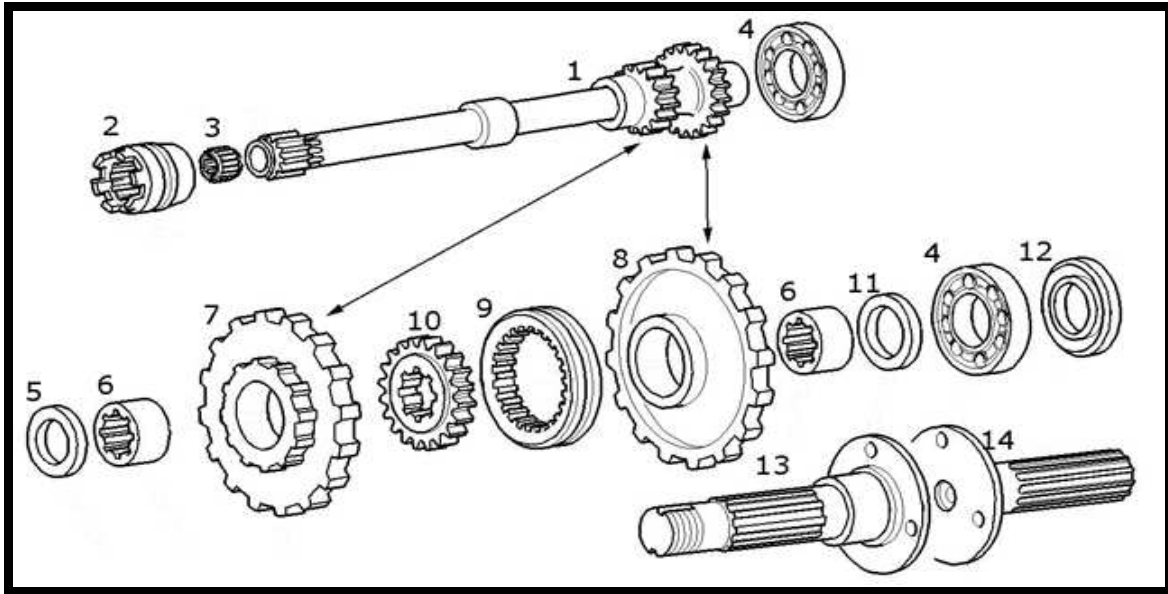

POWER TAKE-OFF(PTO),540/540E RPM,VAR.818

POWER TAKE-OFF(PTO), 540/540E RPM,VAR.818

Key	Ozgun No	Part No	Sub.No	Description	Tractor Models	
1	OT44124	87578800		Shaft	TD4020F,TD4030F,TD4040F,TD65F,TD75F,TD85F	
1	OT44555	47132985	5162066	Shaft,540/750	TD5010,TD5020,TD5030,TD5040,TD5050,TD60D,TD65B,TD70D,TD80D,TD90D,TD95D,TL70/A,TL80/A,TL90/A	
2	OT44547	5167983	5109812	Sleeve	TD4020F,TD4030F,TD4040F,TD5010,TD5020,TD5030,TD5040,TD5050,TD60D,TD65B/F,TD70D,TD75F,TD80D,TD85F,TD90D,TD95D,TL70/A,TL80/A,TL90/A	
3	OT44038	5103238		Bearing,15X21X16		
4	OT44107	20943310	81808853	Bearing,40x90x23		
5	OT44559	5122797		Washer		
6	OT44137	5101537	82982327	Bushing		
7	OT44126	47124070		Driven Gear,540rpm		TD4020F,TD4030F,TD4040F,TD65F,TD75F,TD85F
7	OT44561	5109733		Driven Gear,540rpm	TD5010,TD5020,TD5030,TD5040,TD5050,TD60D,TD65B,TD70D,TD80D,TD90D,TD95D,TL70/A,TL80/A,TL90/A	
8	OT44562	5162067		Driven Gear,540/750	TD4020F,TD4030F,TD4040F,TD65F,TD75F,TD85F	
8	OT44127	47124071		Driven Gear,540E rpm	TD4020F,TD4030F,TD4040F,TD65F,TD75F,TD85F	
9	OT44129	5129513		Sleeve	TD4020F,TD4030F,TD4040F,TD5010,TD5020,TD5030,TD5040,TD5050,TD55D,TD60D,TD65B/F,TD70D,TD75F,TD80D,TD85F,TD90D,TD95D,TL70/A,TL80/A,TL90/A	
10	OT44128	5129512		Sleeve		
11	OT44138	5109656		Washer		
12	OZ59454	5119203		Seal		
13	OT44566	5117501	5090212	Shaft		
14	OZ28521	5185602	5149243	Shaft,540rpm,z=6