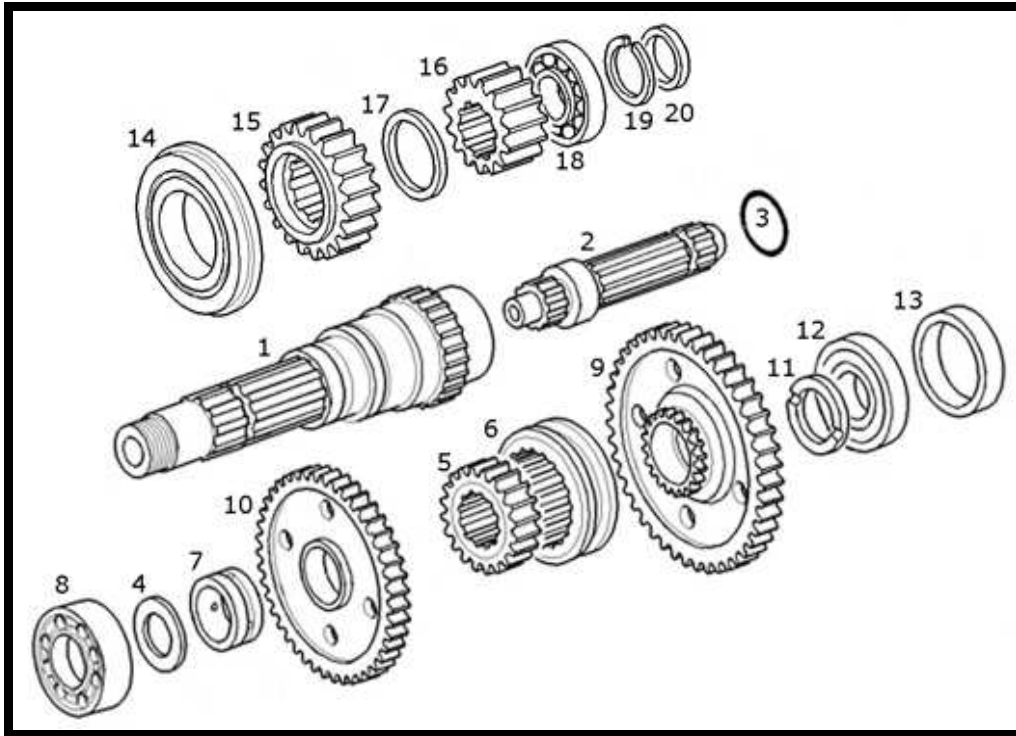

NEW HOLLAND TRACTOR PARTS CATALOG
POWER TAKE-OFF (PTO),540/1000 RPM,VAR.809

POWER TAKE-OFF , 540/1000 RPM,VAR.809

Key	Ozgur No	Part No	Sub.No	Description	Tractor Models
1	OT44879	5196183		Shaft,540/1000 rpm, ,BSN 226420	TM120,TM130, TM140,TM155
1	OT44880	47132698		Shaft,540/1000 rpm,ASN 226421	
2	OT44199	47130743	5182612	Shaft,540 rpm,	
2	OT44313	47130744	5182613	Shaft,1000 rpm,	
3	OT44159	14459881		O-Ring	
4	OT44794	5141235		Washer	
5	OT44885	5145826		Sleeve	
6	OT44267	5145798		Sleeve	
7	OT44325	5151437		Ring	
8	OT44107	20943310		Bearing,40x90x23	
9	OT44861	5196193	5151293	Driven gear,540 rpm	
10	OT44797	5151388		Driven gear,1000 rpm	
11	OT44891	11070076		Circlip,BSN 226420	
11	OT44892	47132613		Circlip,ASN 226421	
12	OT44215	26794670		Bearing,65x120x23	
13	OT44246	5196487		Seal	
14	OT44802	28996360		Bearing,60x110x22	
15	OT44804	5151249		Driving gear,1000 rpm	
16	OT44874	5151267		Driving gear,540 rpm	
17	OT44307	5151457		Washer	
18	OT44195	5151460		Bearing,35x72x17	
19	OT44196	5154308		Washer	
20	OT44197	5154307		Snap Ring