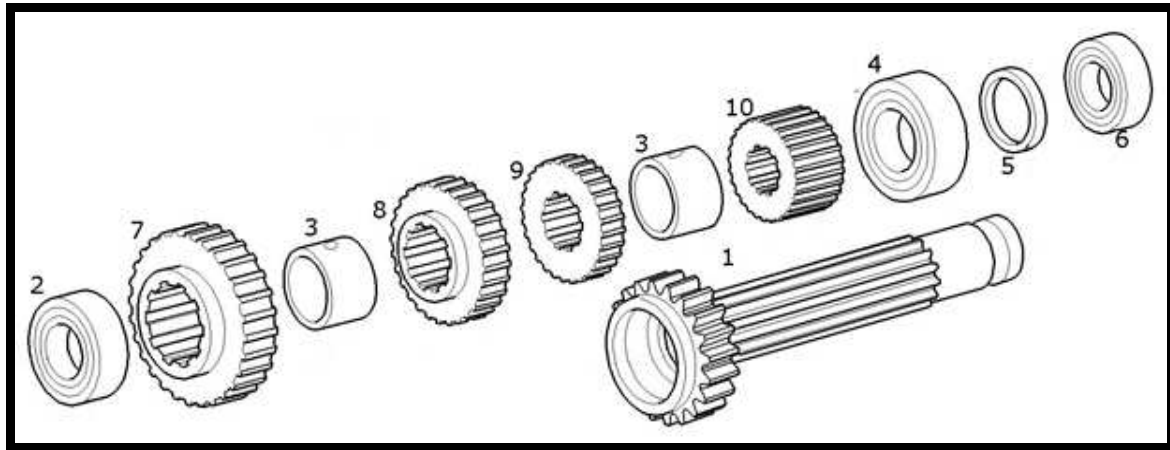

NEW HOLLAND TRACTOR PARTS CATALOG

TRANSMISSION SPEED MAIN SHAFT GEARS

TRANSMISSION SPEED MAIN SHAFT GEARS T5030

Key	Ozgur No	Part No	Sub.No	Description	Tractor Models
1	OT42823	5161817		Main shaft	T5030,T5040,T5050,T5060,(12X12, transmission), TD4020F, TD4030F,TD4040F,TD5010,TD5020 ,TD5030,TD5040,TD5050,TD55D,TD60/D,TD65B/D/F, TD70/D,TD75D/F,TD80/D,TD85D/F,TD90/D,TD95/D, TL70,TL70A,TL80,TL80A,TL90,TL90A,TL100,TL100A
1	OT42824	5160658		Main shaft	T5030,T5040,T5050,T5060,(VAR 330113,331113, 20X12,VAR330114,12X12)),T5070(12X12,20X20 transmission), (TD4020F, TD4030F,TD4040F,TD5010, TD5020,TD5030,TD5040,TD5050,TD55D,TD60/D,TD65B/D/F, TD70/D,TD75D/F,TD80/D,TD85D/F,TD90/D,TD95/D, 20X12trans.)),(TL70,TL70A,TL80,TL80A,TL90,TL90A,TL100,TL 100A,(VAR113,119,119-1))
1	OT42825	5137549		Main shaft	T5030,T5040,T5050,T5060,T5070,(VAR 330279,24X24 HI-LO trans.),TL70,TL70A,TL80,TL80A,TL90,TL90A,TL100, TL100A,(VAR271,VAR275,VAR748))
2	OT42826	28996330	4784751	Bearing,45x85x19	
3	OT42827	5111983		Spacer	
4	OT42828	5138660	84204875	Bearing,40x90x23	T5030,T5040,T5050,T5060,T5070 ,TD4020F,TD4030F, TD4040F,TD5010,TD5020,TD5030,TD5040,TD5050, TD55D,TD60/D,TD65B/D/F,TD70/D,TD75D/F,TD80/D,TD85D/ F,TD90/D,TD95/D,TL70,TL70A,TL80,TL80A, TL90,TL90A,TL100,TL10A,
5	OT42829	5109669		Washer,3.00 mm	
5	OT42830	5118937		Washer,3.25 mm	
5	OT42831	5118938		Washer,3.50 mm	Ford: 4030,4230,4430,4630,4635,4835,5635
5	OT42832	5118939		Washer,3.75 mm	Fiat: 55-6S,60-66S,70-66S,80-66S,L60,L65, L75,L85,L95
5	OT42833	5118940		Washer,4.00 mm	
6	OT42834	5147070	84207575	Bearing,40x80x18	
7	OT42835	87330665		Gear,4th speed	
8	OT42836	87330664		Gear,3rd speed	T5030,T5040,T5050,T5060,5070, TD4020F,TD4030F, TD4040F,TD65F,TD75F,TD85F,(20X12 transmission)
9	OT42837	87330663		Gear,2nd speed	
10	OT42838	87330662		Gear,1sd speed	
7	OT42839	5123982	5118919	Gear,4th speed	T5030,T5040,T5050,T50605070,(30 KM/H,transmission), TD5010,TD5020,TD5030,TD5040,TD5050,(20X12 trans.) TD55D,TD60/D,TD65B/D,TD70/D,TD75D,TD80/D,TD85D ,TD90/D,TD95/D,TL70,TL70A,TL80,TL80A,TL90,TL90A, TL100,TL100A
8	OT42840	5179672	5169607	Gear,3rd speed	
9	OT42841	5169606		Gear,2nd speed	
10	OT42842	5118912		Gear,1sd speed