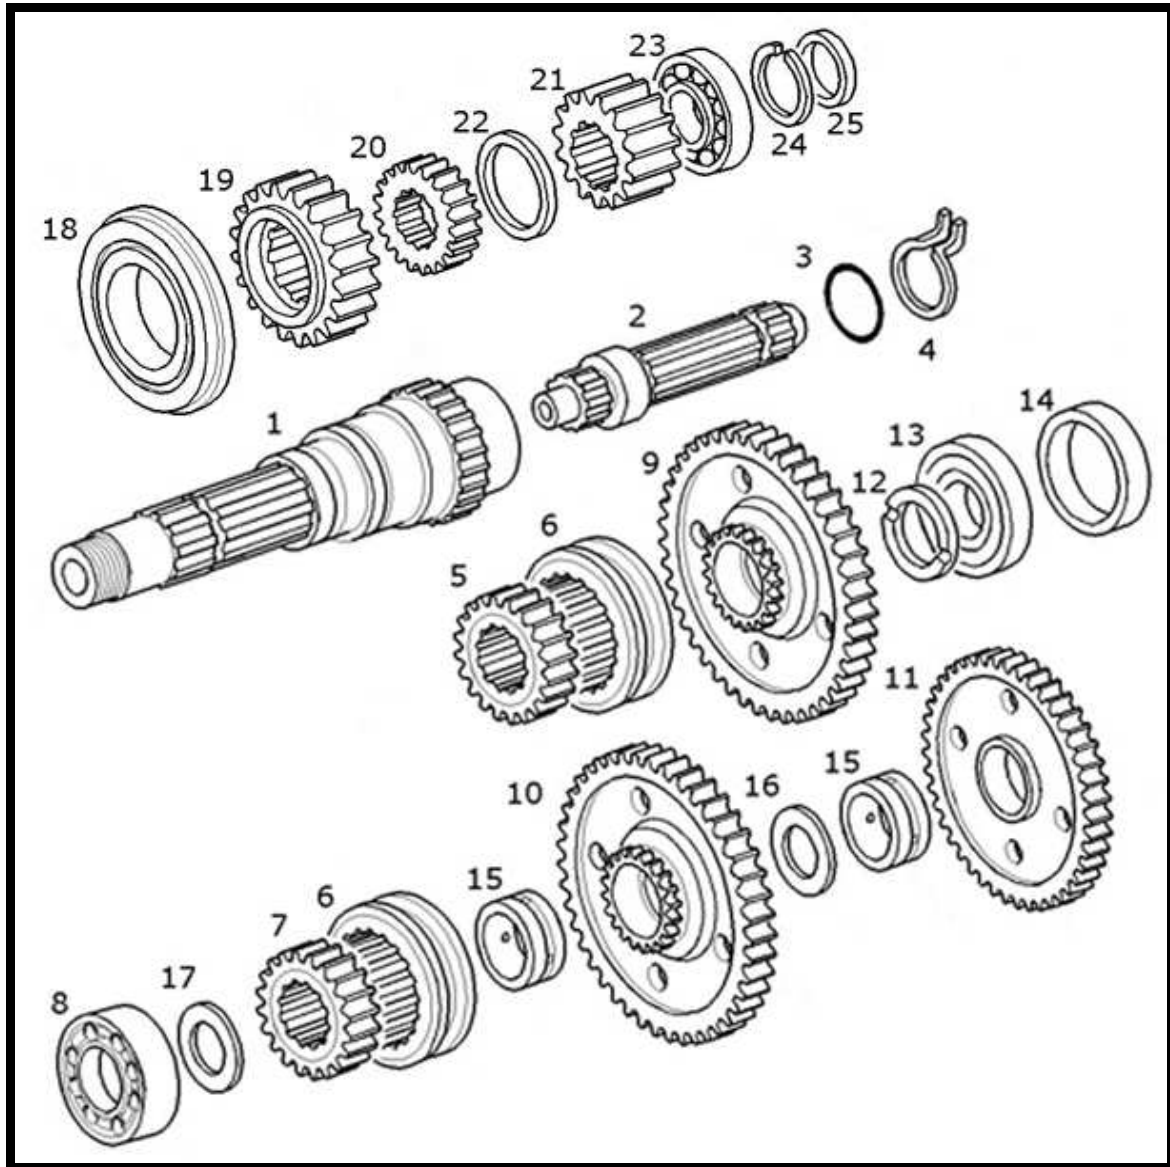

NEW HOLLAND TRACTOR PARTS CATALOG

POWER TAKE-OFF (PTO),540/750/1000 RPM

POWER TAKE-OFF , 540/750/1000 RPM

Key	Ozgur No	Part No	Sub.No	Description	Tractor Models
1	OT44851	47126964		Shaft,BSN 226420	TM120, TM130, TM140, TM155
1	OT44852	47132618		Shaft,ASN 226421	
2	OT44199	47130743	5182612	Shaft,540 rpm,1-3/8",6T	
2	OT44313	47130744	5182613	Shaft,1000 rpm,1-3/8",21T	
3	OT44159	14459881		O-Ring	
4	OT44663	87347166	47131547	Circlip	
5	OT44857	47126968		Sleeve	
6	OT44128	5129513	87311694	Sleeve	
7	OT44208	5151488		Sleeve	
8	OT44107	20943310		Bearing,40x90x23	
9	OT44861	5196193	5151293	Driven gear,540 rpm	
10	OT44797	5151388		Driven gear,1000 rpm	
11	OT44863	5151294		Driven gear,750 rpm	
12	OT44214	47131733		Circlip,BSN 226420	
12	OT44865	5143130		Circlip,ASN 226421	
13	OT44215	26794670		Bearing,65x120x23	
14	OT44246	5196487		Seal	
15	OT44325	5151437		Ring	
16	OT44869	5151436		Washer	
17	OT44870	5151435		Washer	
18	OT44802	28996360		Bearing,60x110x22	
19	OT44804	5151249		Driving gear,1000 rpm	
20	OT44873	5151254		Driving gear,750 rpm	
21	OT44874	5151267		Driving gear,540 rpm	
22	OT44307	5151457		Washer	
23	OT44195	5151460		Bearing,35x72x17	
24	OT44196	5154308		Washer	
25	OT44197	5154307		Snap Ring