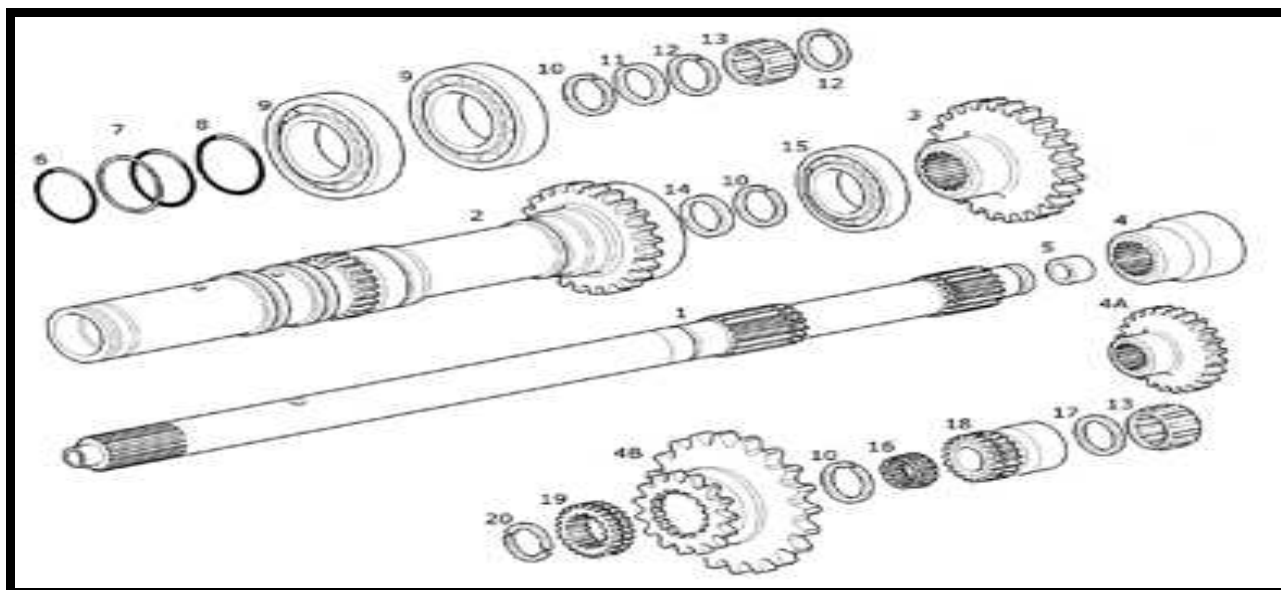

NEW HOLLAND TRACTOR PARTS CATALOG

12x12, VAR.330114 AND 24X24POWER SHUTTLE AND,20X20 HI-LOTRANSMISSION,  
REVERSER MAIN SHAFT

12x12, VAR.330114 AND 24X24POWER SHUTTLE AND,20X20 HI-LOTRANSMISSION,  
REVERSER MAIN SHAFT