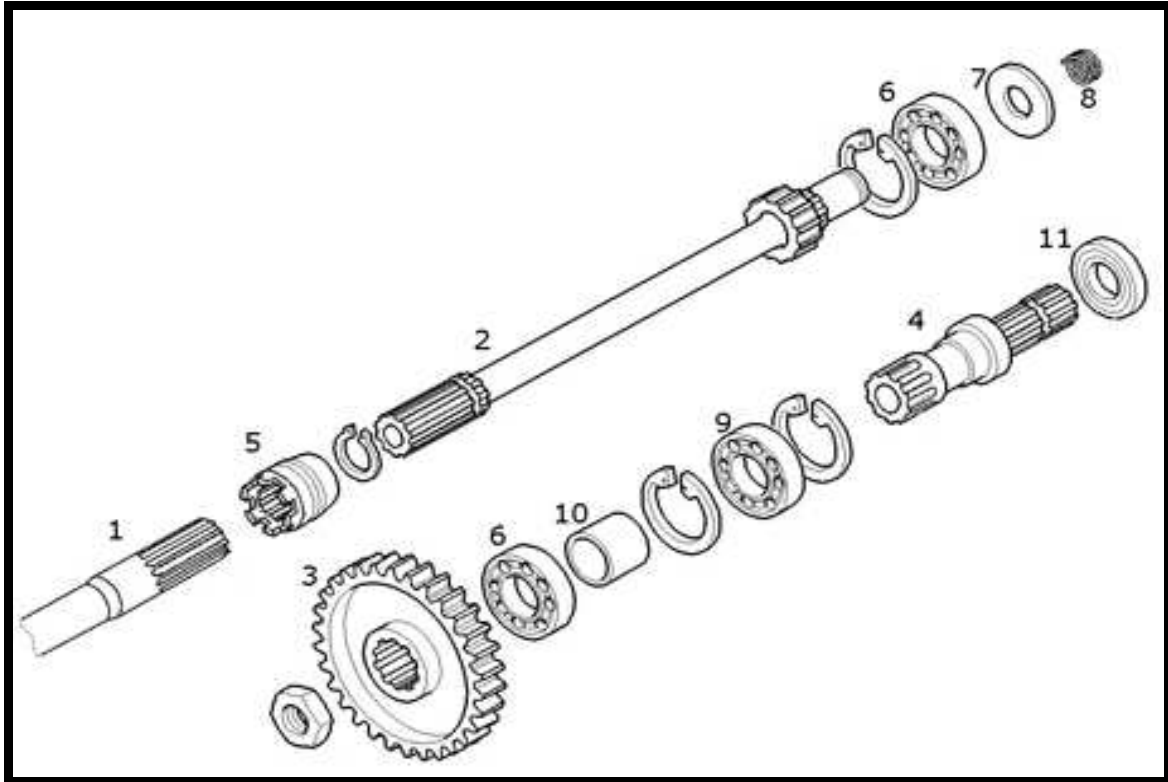

POWER TAKE-OFF (PTO), MECANICAL 540 RPM

POWER TAKE-OFF , MECANICAL 540 RPM

Key	Ozgur No	Part No	Sub.No	Description	Tractor Models
1	OT44104	5189504	5176752	Shaft,mechanical PTO	T5030,T5040,T5050,T5060,TL70,TL70A,TL80,TL80A,TL90,TL90A,TL100,TL100A
2	OT44105	47132989	47127605	Shaft,540 RPM	T5030,T5040,TL70,TL70A,TL80,TL80A,TL90,TL90A
3	OZ48810	5109725		Driven Gear	T5030,T5040,T5050,T5060,TD4020F,TD4030F,TD4040F,TD5020,TD5030,TD5040,TD5050,TD55D,TD60/D,TD65B/D/F,TD70/D,TD75D/F,TD80/D,TD85D/F,TD90/D,TD95/D,TL70,TL70A,TL80,TL80A,TL90,TL90A,TL100,TL100A
4	OZ48814	5109726		Shaft	T5030,T5040,T5050,T5060,TL70,TL70A,TL80,TL80A,TL90,TL90A,TL100,TL100A
5	OT44106	5198038		Sleeve	T5030,T5040,T5050,T5060,TL70,TL70A,TL80,TL80A,TL90,TL90A,TL100,TL100A
6	OT44107	20943310	81808853	Bearing,40x90x23	T5030,T5040,T5050,T5060,TL70,TL70A,TL80,TL80A,TL90,TL90A,TL100,TL100A
7	OT44108	47131175		Disc	
8	OT44109	47127604		Spring	
9	OT44110	20915780	81878507	Bearing,40x80x18	
10	OT44111	5109727		Spacer	
11	OZ48814	5111518		Seal