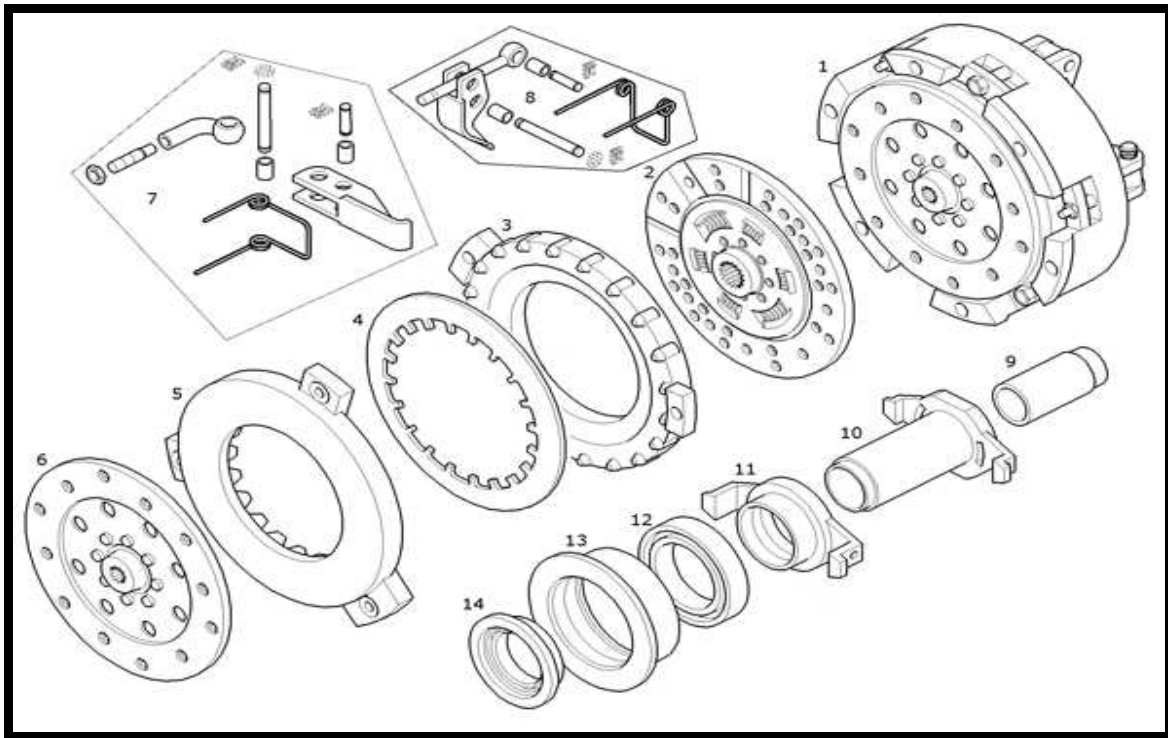

NEW HOLLAND TRACTOR PARTS CATALOG

8"- 9"CLUTCH

8"- 9"CLUTCH

Key	Ozgur No	Part No	Sub.No	Description	Tractor Models
1	OT43928	9976054		Clutch assy.	T3010,T3020,T3030, TCE40,TCE45,TCE50
2	OT43929	9976052		Clutch disc.for transmission	
1	OT43930	87289032		Clutch assy.	T3040,TCE55
2	OT43931	87289033		Clutch disc.for transmission	
3	OT43932	9975346		Clutch plate	
4	OT43933	9975348		Spring	
5	OT43934	9975347		Plate,for PTO	
6	OT43935	9976053		Disc,for PTO	
7	OT43936	9975345		KIT, for transmission	
8	OT43937	9975344		KIT, for PTO	
9	OT43938	9976031		Support	T3010,T3020,T3030,T3040 TCE40,TCE45,TCE50,TCE55
10	OT43939	9976776		Driven bushing	
11	OT43940	9976505	87289372	Driven bushing	
12	OT43941	9975944		Bearing	
13	OT43942	9976773		Support	
14	OT43801	87289219	87541561	Bearing