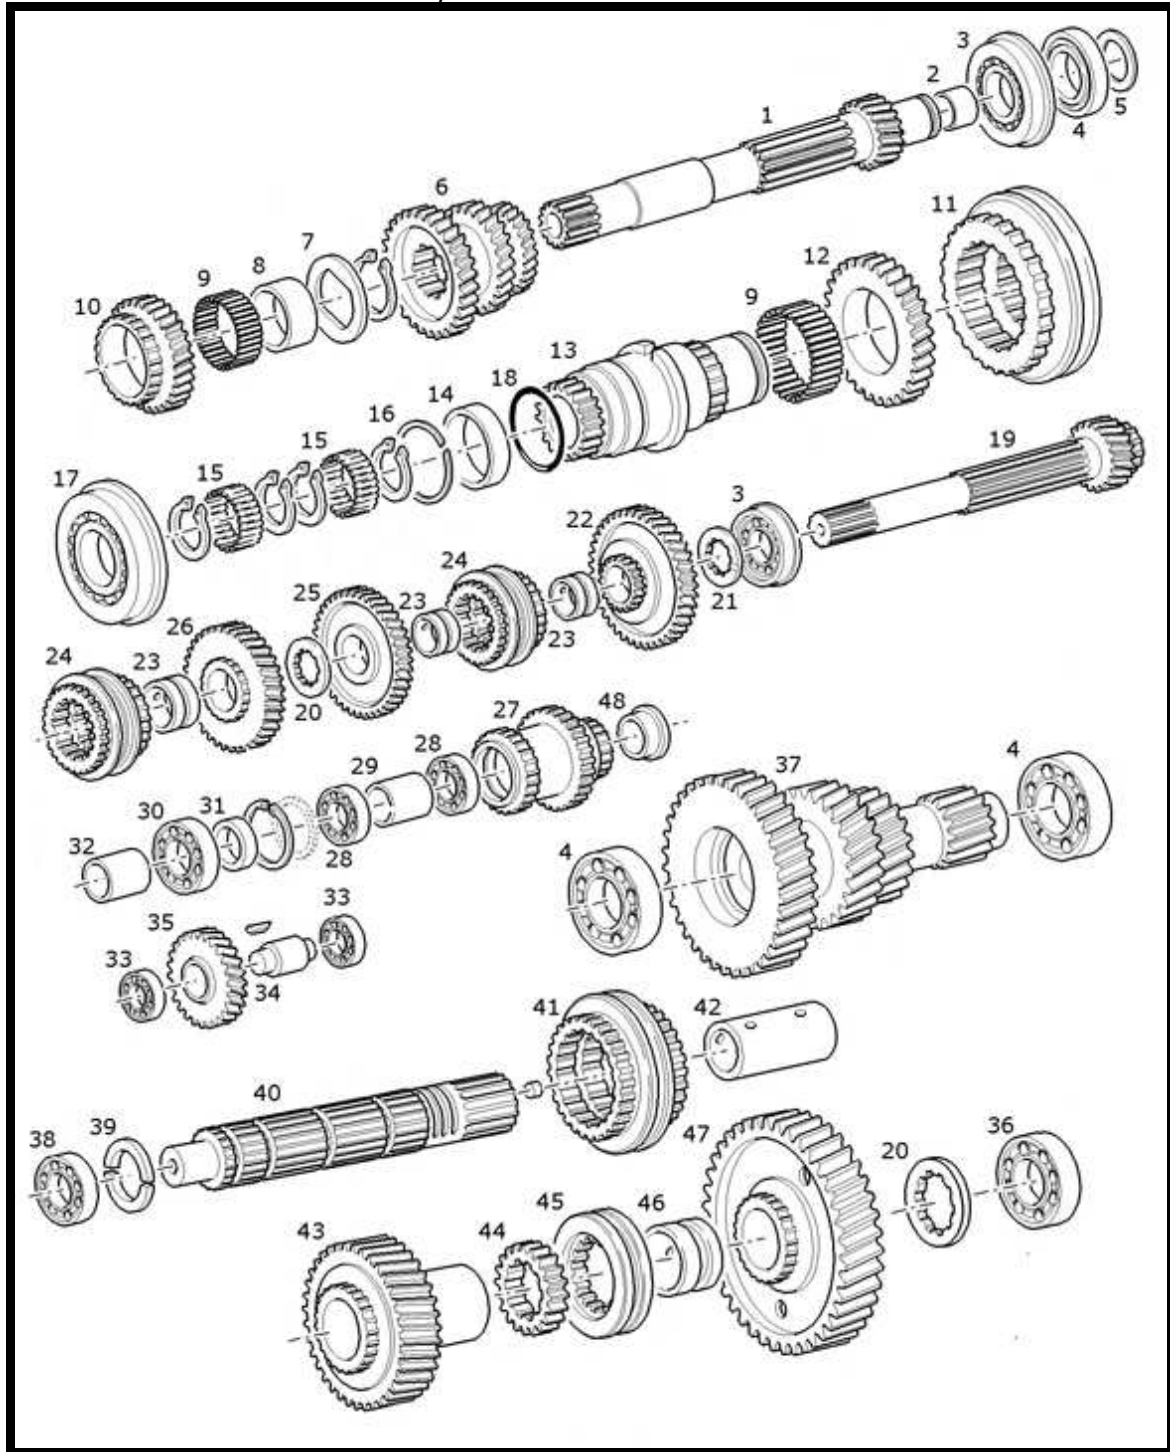

NEW HOLLAND TRACTOR PARTS CATALOG
HI-LO, 24x12 TRANSMISSION GEARS

HI-LO, 24x12 TRANSMISSION GEARS

Key	Ozgur No	Part No	Sub.No	Description	Tractor Models
1	OT43220	5186003	5169414	Main shaft	
2	OT42952	5107725		Bushing	
3	OT43222	5138418	79070194	Bearing	TM115, TM120, TM125, TM130, TM135, TM140
4	OT42852	26800160	86570632	Bearing	
5	OT43300	5144962		Washer	Ford tractor: 8160, 8260, 8360
6	OT43225	5185993		Driven gear, 2,3,4 speed	Fiat tractor: M100, M115, M135
7	OT43226	5178313		Ring, 66,7x94x5	24x12 HI-LO transmission
7	OT43227	5178314		Ring, 66,7x94x5.15	
7	OT43228	5178315		Ring, 66,7x94x5.30