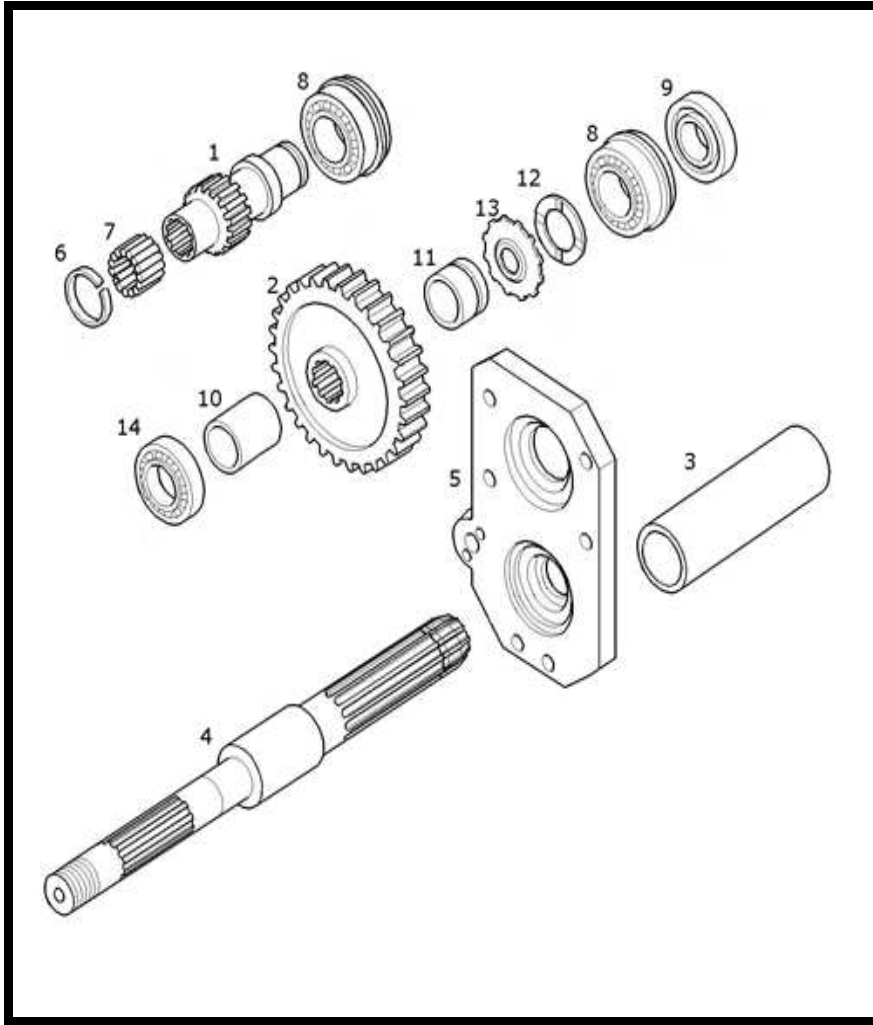

NEW HOLLAND TRACTOR PARTS CATALOG

POWER TAKE-OFF (PTO)

POWER TAKE-OFF , 540 RPM

Key	Ozgur No	Part No	Sub.No	Description	Tractor Models
1	OT44003	47123687		Shaft	T4020/V,T4030/N/T/V,T4040/F/N/V,T4050/F/N/V, TN60A/DA/NA/SA/VA,TN70A/DA/NA/SA/VA, TN75A/DA/NA/SA/VA,TN85A/DA/SA, TN95A/DA/NA/VA
2	OT44004	47123682		Gear	
3	OT44005	5102349		Cap	
4	OT44006	5173440		Shaft	
5	OT44007	47133661	5180610	Cover	
6	OT44008	5142178		Locking ring	
7	OT44009	5173210		Bearing,43x58x22	
8	OT44010	5168238	77903160	Bearing,40x90x23	
9	OT44011	5124606		Gasketl, 50x65x8	
10	OT44012	5168235		Spacer	
11	OT44013	5175203		Spacer	
12	OT44014	87341678	87302767	Washer	
13	OT44014	87302766	87341678	Disc	
14	OT44016	20045200		Bearing,35x80x21