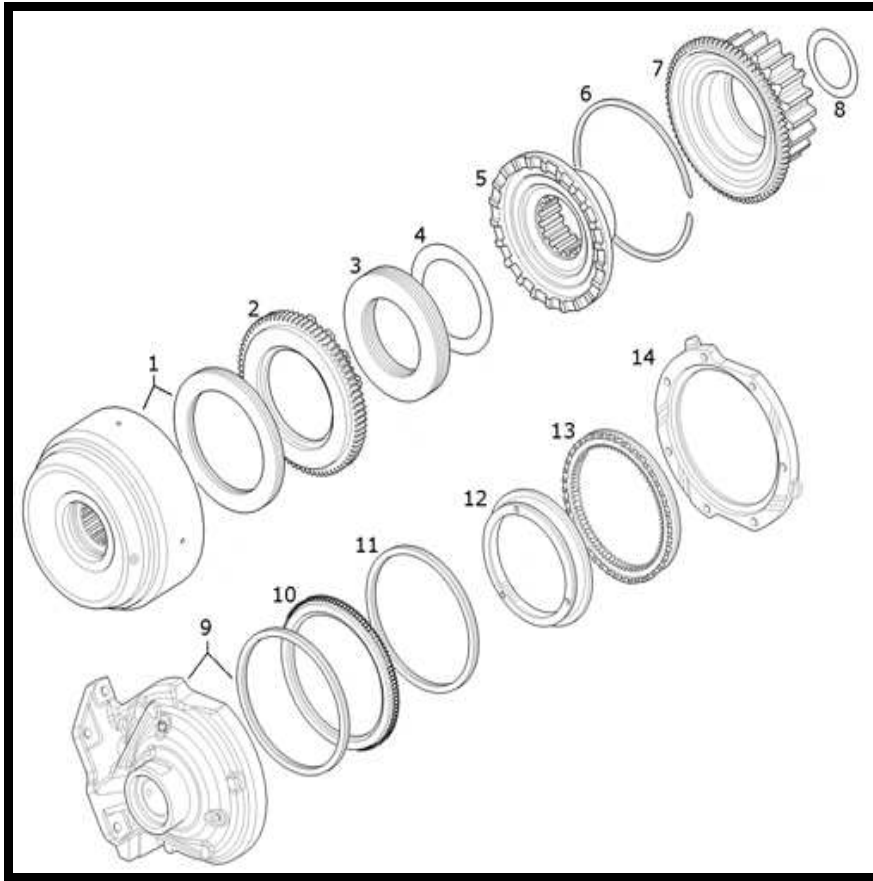

NEW HOLLAND TRACTOR PARTS CATALOG

TRANSMISSION UNIT – CLUTCH FORWARD and REVERSER

TRANSMISSION UNIT – CLUTCH FORWARD and REVERSER

Key	Ozгур No	Part No	Sub.No	Description	Tractor Models
1	OT43014	192300220214		Piston	T7510,T7520,T7530,T7540,T7550,TVT135,TVT145,TVT155,TVT170,TVT190,TVT195 STEYR TRACTOR: CVT120,CVT130,CVT150,CVT170
2	OT43015	192300220126		Ring gear	
3	OT43017	192300220061	47109881	Belleville spring	
4	OT43017	47109881		Belleville spring	
5	OT43018	192300220206		Hub	
6	OT43019	192300220064	47109884	Circlip	
7	OT43020	192300220045	47109885	Idler gear	
8	OT43021	190003930345	47109871	Washer	
9	OT43022	192300210605		Console	
10	OT43023	192300220144		Ring gear	
11	OT43024	192300220054	47109848	Belleville spring	
12	OT43025	192300220063	47109876	Support	
13	OT43026	192300220145		Ring gear	
14	OT43027	192300210014	47109874	Cover plate