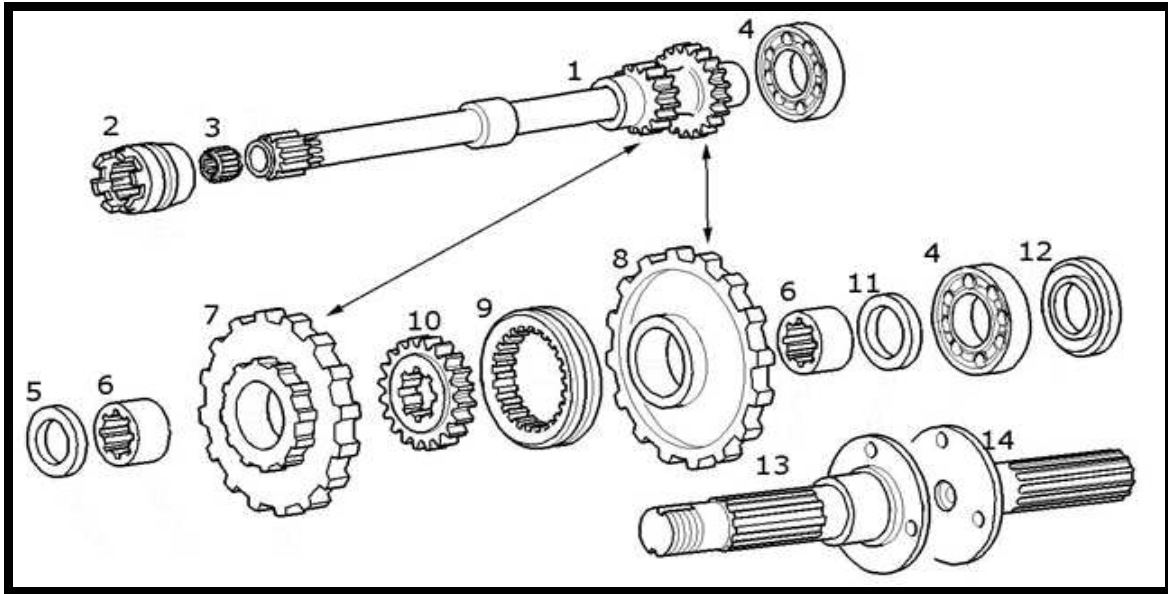

POWER TAKE-OFF(PTO),540/540E RPM,VAR.818

POWER TAKE-OFF(PTO), 540/540E RPM,VAR.818

Key	Ozgun No	Part No	Sub.No	Description	Tractor Models	
1	OT44124	87578800		Shaft	TD4020F,TD4030F,TD4040F,TD65F,TD75F,TD85F	
1	OT44555	47132985	5162066	Shaft,540/750	TD5010,TD5020,TD5030,TD5040,TD5050,TD60D,TD65B,TD70D,TD80D,TD90D,TD95D,TL70/A,TL80/A,TL90/A	
2	OT44547	5167983	5109812	Sleeve	TD4020F,TD4030F,TD4040F,TD5010,TD5020,TD5030,TD5040,TD5050,TD60D,TD65B/F,TD70D,TD75F,TD80D,TD85F,TD90D,TD95D,TL70/A,TL80/A,TL90/A	
3	OT44038	5103238		Bearing,15X21X16		
4	OT44107	20943310	81808853	Bearing,40x90x23		
5	OT44559	5122797		Washer		
6	OT44137	5101537	82982327	Bushing		
7	OT44126	47124070		Driven Gear,540rpm		TD4020F,TD4030F,TD4040F,TD65F,TD75F,TD85F
7	OT44561	5109733		Driven Gear,540rpm	TD5010,TD5020,TD5030,TD5040,TD5050,TD60D,TD65B,TD70D,TD80D,TD90D,TD95D,TL70/A,TL80/A,TL90/A	
8	OT44562	5162067		Driven Gear,540/750	TD5010,TD5020,TD5030,TD5040,TD5050,TD60D,TD65B,TD70D,TD80D,TD90D,TD95D,TL70/A,TL80/A,TL90/A	
8	OT44127	47124071		Driven Gear,540E rpm	TD4020F,TD4030F,TD4040F,TD65F,TD75F,TD85F	
9	OT44129	5129513		Sleeve	TD4020F,TD4030F,TD4040F,TD5010,TD5020,TD5030,TD5040,TD5050,TD55D,TD60D,TD65B/F,TD70D,TD75F,TD80D,TD85F,TD90D,TD95D,TL70/A,TL80/A,TL90/A	
10	OT44128	5129512		Sleeve		
11	OT44138	5109656		Washer		
12	OZ59454	5119203		Seal		
13	OT44566	5117501	5090212	Shaft		
14	OZ28521	5185602	5149243	Shaft,540rpm,z=6