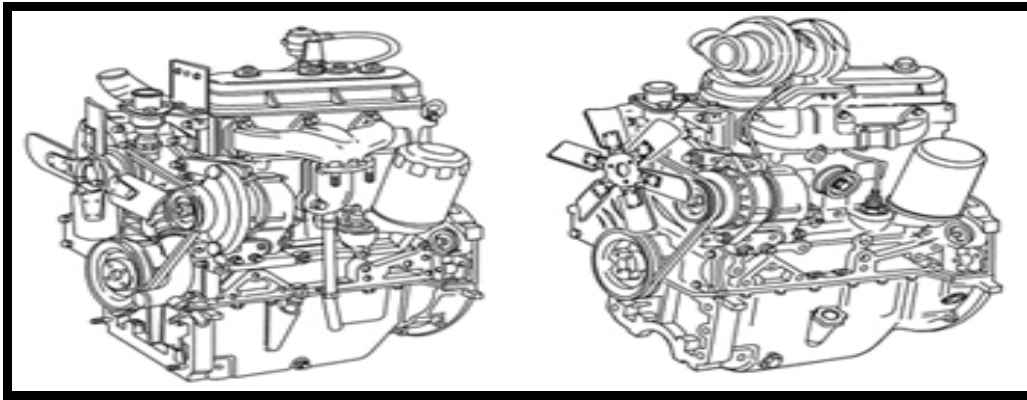

## NEW HOLLAND REPLACEMENT PARTS CATALOG

NEW HOLLAND TRACTOR PARTS CATALOG

**ENGINES**

Ozgur No	Part No	Sub.NO	Description	Tractor Models
OT42000	87289328		Engine	T3010,(3TNV88 KLAN)
OT42001	87289329		Engine	T3020, (4TNV84 KLAN)
OT42002	87289330	87290048 87290001	Engine	T3030
OT42003	47125226	47125227 504054288	Engine,Tier 2	TD70
OT42004	87289038		Engine	T3040
OT42005	87290049	87289764	Engine	T3040,(01/09->)
OT42006	87518024		Engine	T4020, F5C Engine
OT42007	87518028		Engine	T4020V, F5C Engine
OT42008	87518027		Engine	T4030
OT42009	87518029		Engine	T4030F,T4030N,T4030V
OT42010	87334771		Engine	T4040,T5040
OT42011	87645550		Engine	T4040F
OT42012	87645551		Engine	T4040N,T4040V
OT42013	87334779		Engine	T4050,5050
OT42014	87344625		Engine	T4050F
OT42015	87344619		Engine	T4050N,T4050V
OT42016	87334734		Engine	T5030
OT42017	87334303		Engine	T5060
OT42018	87732927		Engine	T5070
OT42019	87318765	87318785	Engine,Tier 2	T6010, TS100A DELTA
OT42020	87327635	87560042	Engine,Tier3	T6010, Mech. Engine
OT42021	87327633	504250766	Engine, mech.	T6020, Mech. Engine
OT42022	87327444	87525979	Engine, boosted version(97 kw)	T6020, Mech. Engine
OT42023	87525979	87327444	Engine,unboosted version(82 kw)	T6020
OT42024	87318901		Engine	T6030, Mech. Engine
OT42025	87542028		Engine,unboosted version(86 kw)	T6030
OT42026	87516256		Engine,boosted version(104 kw)	T6030
OT42027	87327441		Engine,boosted version(104 kw)	T6040
OT42028	87525973		Engine,unboosted version(89 kw)	T6040
OT42029	87318900		Engine	T6050, Mech. Engine
OT42030	87542026		Engine,unboosted version(93 kw)	T6050