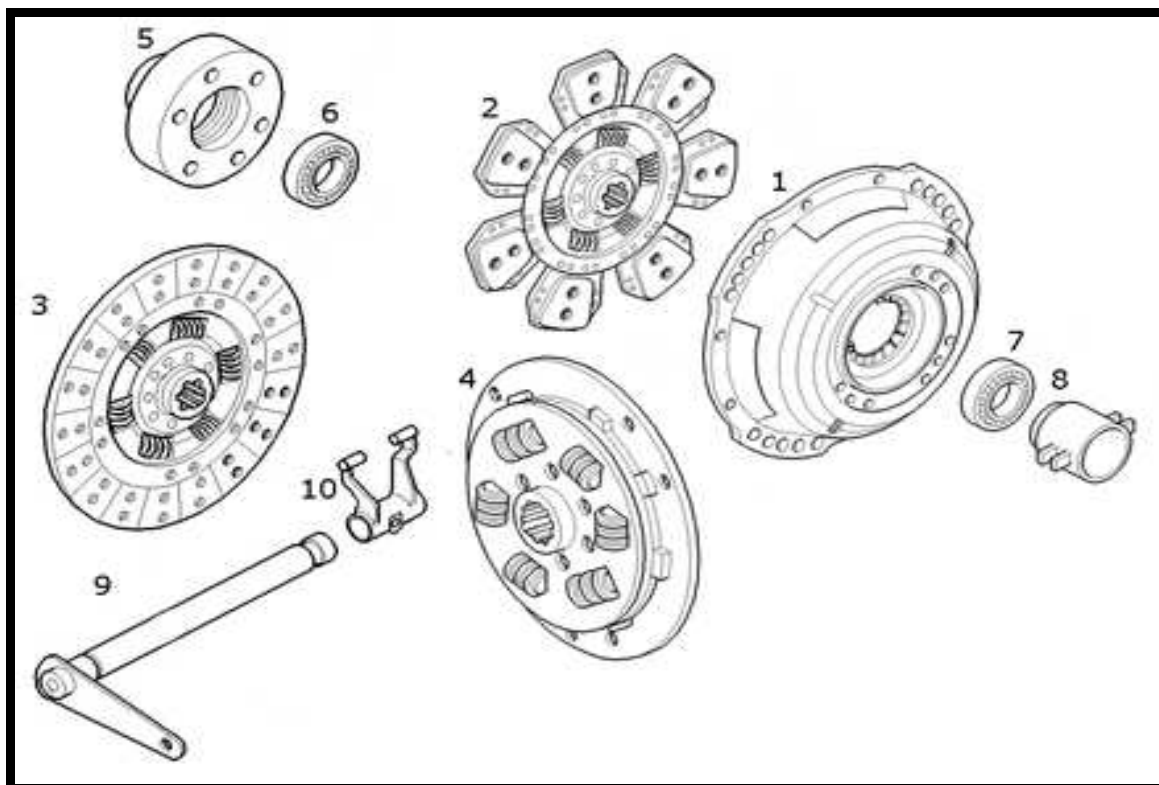

NEW HOLLAND TRACTOR PARTS CATALOG

CLUTCH

CLUTCH

Key	Ozgur No	Part No	Sub.No	Description	Tractor Models
1	OT43750	82011590	82006025	Clutch assy.13"	TS80,TS90,TS100,TS110,TS115 FORD:5610S,5640,6610S,6640,6810S,7010,7610S, 7740,7810S,7840,8010,8240,8340
1	OT43751	5196060		Clutch assy.12x12 transmission	TS100A,TS110A T6010,T6020,
1	OT43752	5196057		Clutch assy.12x12 transmission	T6030,T6050,TS115A
2	OT43753	82011591	82981612	Clutch disc	TS80,TS90,TS100,TS110 FORD:5610S,5640,6610S,6640,6810S,7610S,7740,7840,824 0,8340
2	OT43754	5196055		Clutch disc	TS100A,TS110A,TS115A,T6010,T6020,T6030,T6040
3	OT43755	82011592		Clutch disc	TS90,TS100,TS110,TS115 12X12 TRANS.FORD:5640,6640,7640
4	OT43756	82008857	81871209	Damper	TS90,TS100,TS110,TS115,16X16 TRANS., FORD:5640,6640,7640
5	OT43757	E1NNN777AB	83936827	Retainer	TS80,TS90,TS100,TS110
5	OT43758	F1NNN777AA	81871306	Retainer,12X12 transmission	TS90,TS100;TS110,TS115
6	OT43759	F0NNN779AA	83992560	Bearing	TS80,TS90,TS100,TS100A,TS110,TS110A,TS115,TS115A
7	OT43760	82010859	83946908	Bearing	TS80,TS90,TS100,TS110
7A	OT43761	82005471		Bearing assy	TS90,TS100,TS100A,,TS110,TS110A,TS115,TS115A ,16X16 TRANS.
8	OT43762	E1NN7571CB	83992559	Hub	TS80,TS90,TS100,TS110
9	OT43763	E9NN7503AA	81864792	Shaft	TS80,TS90,TS100,TS110
10	OT43764	E5NN7N515AA	83959190	fork	TS80,TS90,TS100,TS110