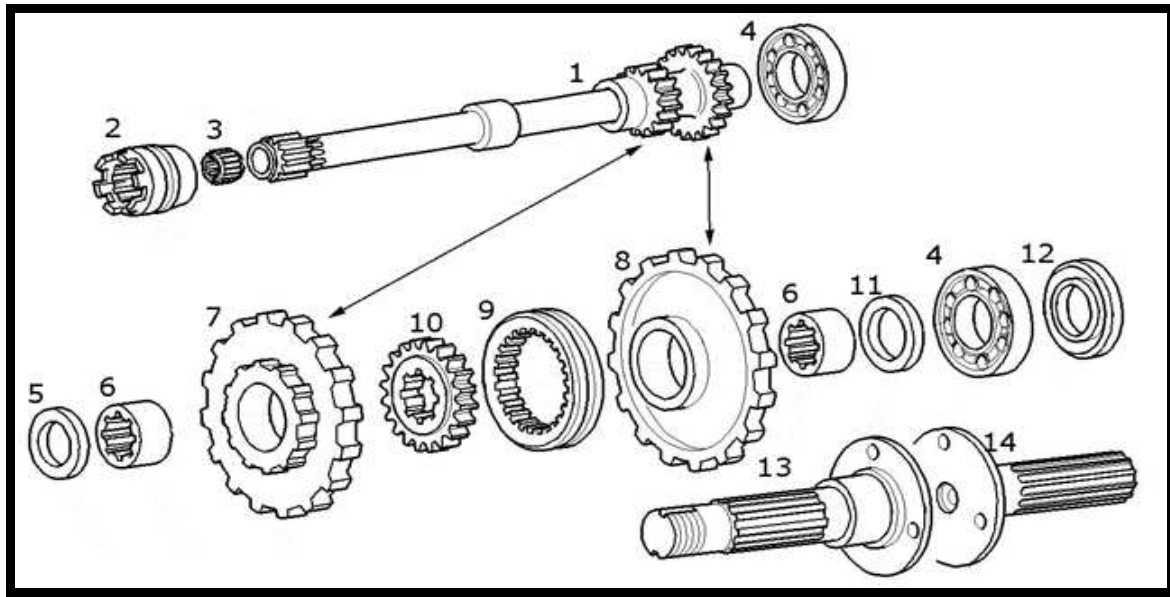

NEW HOLLAND TRACTOR PARTS CATALOG

POWER TAKE-OFF(PTO),540/1000 RPM,VAR.805

POWER TAKE-OFF(PTO), 540/1000 RPM,VAR.805

Key	Ozgun No	Part No	Sub.No	Description	Tractor Models
1	OT44567	87304430	5109732	Shaft	TD5010,TD5020,TD5030,TD5040,TD5050, TD60D,TD65B,TD70D,TD80D,TD90D,TD95D, TK76/M,TK80A/MA,TK85/M,TK90A/MA, TK95M,TK100A
2	OT44547	5167983	5109812	Sleeve	
3	OT44038	5103238		Bearing,15X21X16	
4	OT44107	20943310	81808853	Bearing,40x90x23	
5	OT44559	5122797		Washer	
6	OT44137	5101537	82982327	Bushing	
7	OT44561	5109733		Driven Gear,540 rpm	
8	OT44624	5109736		Driven Gear,1000 rpm	
9	OT44129	5129513		Sleeve	
10	OT44128	5129512		Sleeve	
11	OT44138	5109656		Washer	
12	OZ59454	5119203		Seal	
13	OT44566	5117501	5090212	Shaft	
14	OZ28521	5185602	5149243	Shaft,540rpm,z=6