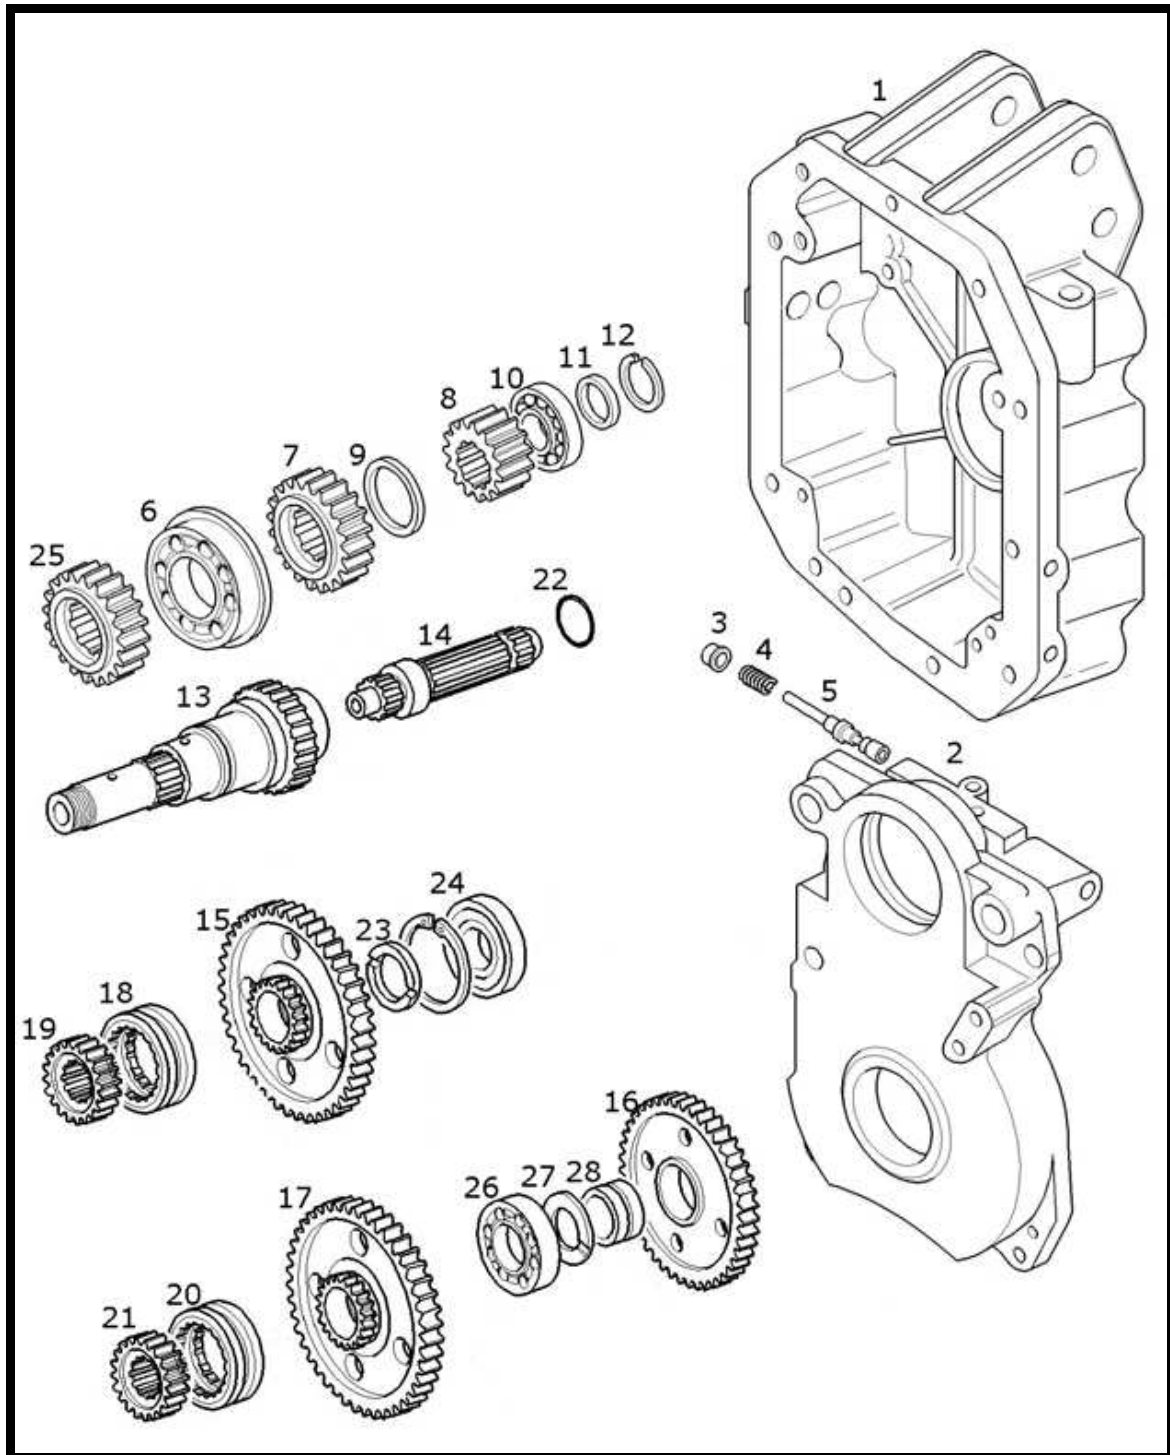

POWER TAKE-OFF (PTO),540/750/1000 RPM,VAR.801

POWER TAKE-OFF , 540/750/1000 RPM, VAR.801

Key	Ozgur No	Part No	Sub.No	Description	Tractor Models
1	OT44186	47131252		Housing	T6010,T6020,T6030,T6040,T6050 ,T6060,T6070,t6080,t6090TS100A, TS110A,TS115A,TS125A,TS130A, TS135A
2	OT44187	47126420		Cover	
3	OT44188	47127951		Cup	
4	OT44189	47123788	5196029	Spring	
5	OT44190	47128616		Valve	
6	OT44191	5182640		Bearing	
7	OT44192	5197768		Gear	
8	OT44193	5193952		Gear	
9	OT44194	5192262		Washer	
10	OT44195	5151460	26797960	Bearing,35x72x17	
11	OT44196	5154308		Washer	
12	OT44197	5154307		Snap ring	
13	OT44198	47131255		Driven shaft, 540/750/1000 Rpm	
14	OT44199	47130743	5182612	Shaft,540Rpm,Z=6	
15	OT44200	5192158		Gear,	
15	OT44201	87578122		Gear,ASN Z8BD06089,540 RPM	
16	OT44202	5192227		Gear,BSN Z8BD06088	
16	OT44203	87578123		Gear,ASN Z8BD06089,750 RPM	
17	OT44204	5197558		Gear,BSN Z8BD06088	
17	OT44205	87578124		Gear,ASN Z8BD06089,1000 RPM	
18	OT44206	87578126		Sleeve,BSN Z8BD06088	
18	OT44206	87578126		Sleeve,ASN Z8BD06089	
19	OT44208	5151488		Sleeve,BSN Z8BD06088	
19	OT44208	5151488		Sleeve,ASN Z8BD06089	
20	OT44031	5130551		Sleeve	
21	OT44032	5130550		Sleeve,BSN Z8BD06088	
21	OT44212	87578127		Sleeve,ASN Z8BD06089	
22	OT44159	14459881	14459880	O-Ring	
23	OT44214	47131733		Snap ring	
24	OT44215	26794670		Bearing,65x120x23	
25	OT44216	5197561		Driven gear,	
26	OT44107	20943310	81808853	Bearing,40x90x23	
27	OT44218	5192170		Washer	
28	OT44219	5192401		Bushing