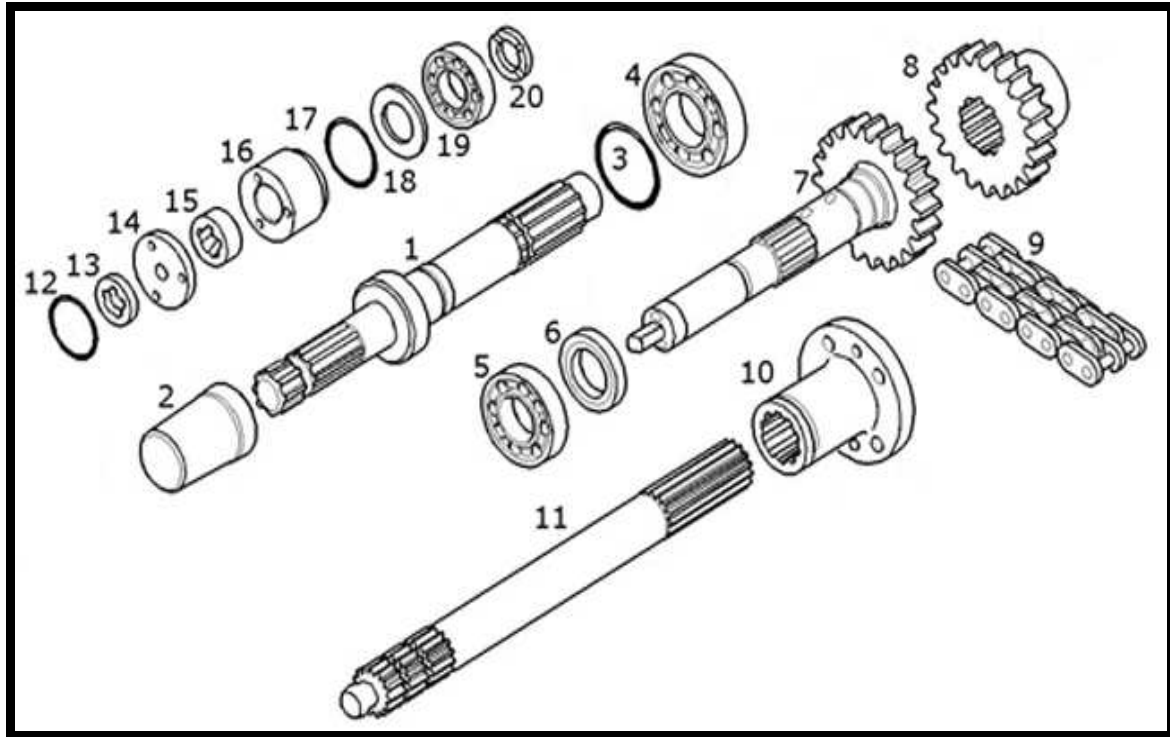

NEW HOLLAND TRACTOR PARTS CATALOG
POWER TAKE-OFF (PTO),FRONT

POWER TAKE-OFF , 540/1000 RPM,FRONT

Key	Ozgur No	Part No	Sub.No	Description	Tractor Models
1	OT44830	5173722	5171511	Driven shaft, 1000rpm,21T	TM115, TM125, TM135, TM150, TM165 (TM120, TM130, TM140, TM155, TM75, TM190, VAR.780-781)
1	OT44831	5173721	5171510	Driven shaft,540rpm,6T	TM115, TM125, TM135, TM150, TM165 (TM120, TM130, TM140, TM155, TM75, TM190, VAR.780-781)
2	OT44832	5165104		Cover	
3	OZ59454	5112290		O-Ring	
4	OT44300	26794660		Bearing,50x90x20	
5	OT44834	28042480		Bearing,40x68x15	
6	OT44835	5105948	87342469	Seal	
7	OT44836	5171045		Drive shaft	
8	OT44837	5171535		Driving gear	
9	OT44838	5165823		Chain	
10	OT44839	5186931	5171527	Sleeve	
11	OT44840	82019065	82016685	Drive shaft,L=383 mm	
11	OT44841	82022727		Drive shaft,L=343 mm	(TM120, TM130, TM140, TM155, TM75, TM190, VAR.780-781)
12	OT44842	14460580		O-Ring	TM115, TM125, TM135, TM150, TM165 (TM120, TM130, TM140, TM155, TM75, TM190, VAR.780-781)
13	OT44843	5167910		Rotor	
14	OT44844	5171043		Plate	
15	OT44845	5167911		Rotor	
16	OT44846	5171041		Seat	
17	OT44847	14460080		O-Ring	
18	OT44848	5171029		Washer	
19	OT44849	20705250		Bearing,35x72x17	
20	OT44848	5171029		Washer