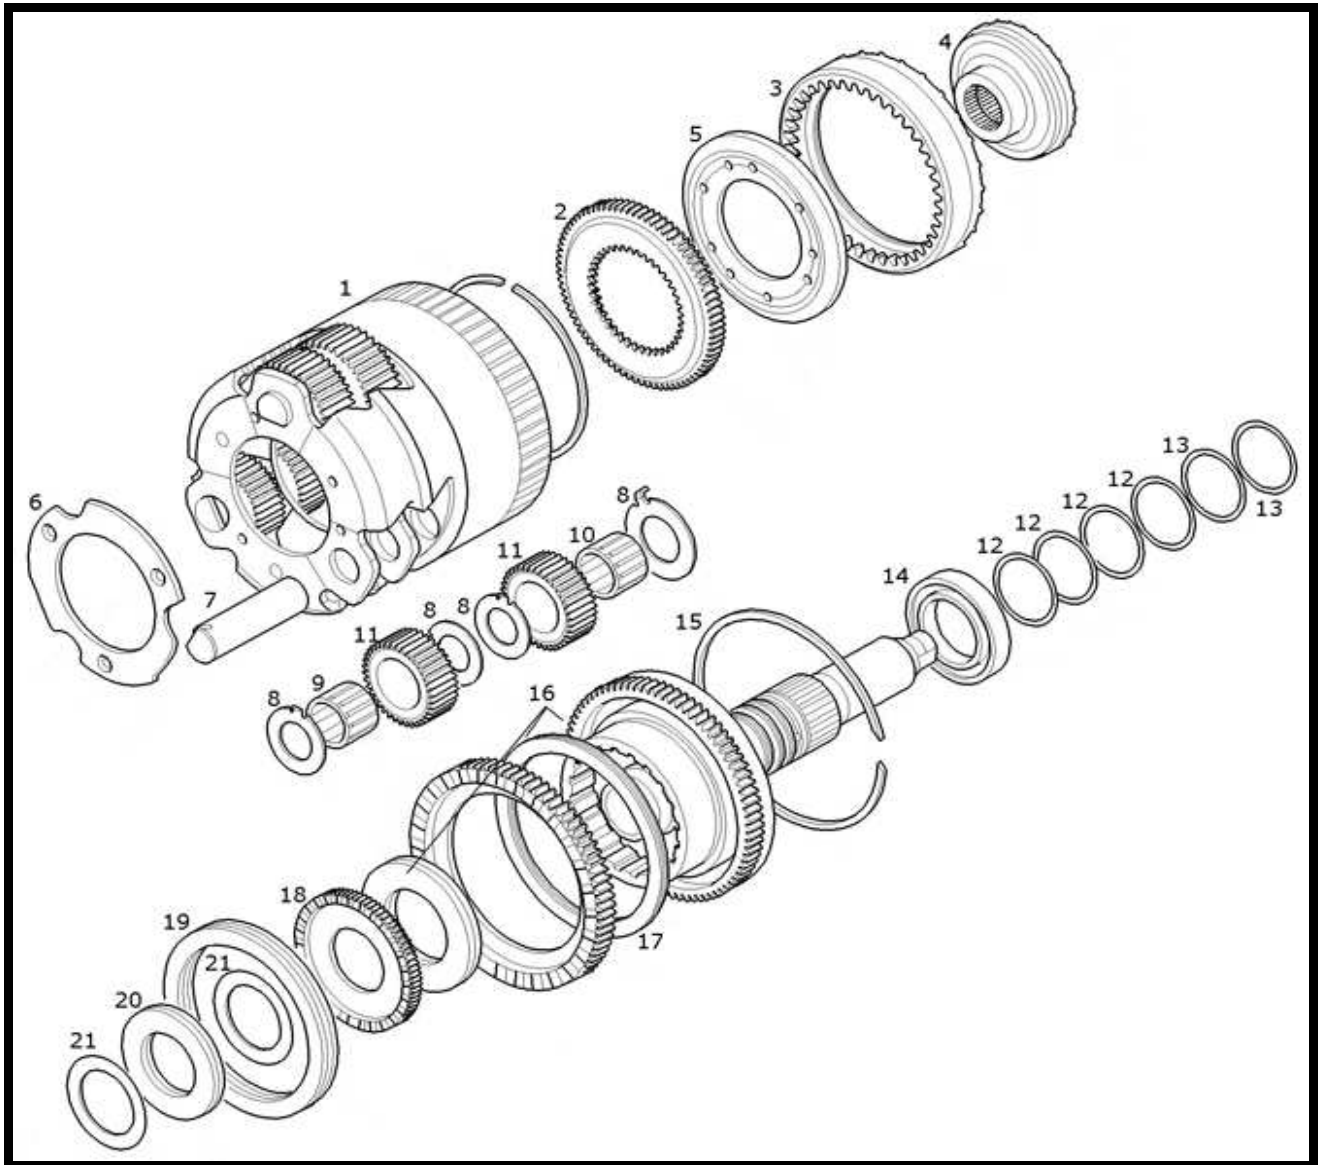

NEW HOLLAND TRACTOR PARTS CATALOG

CLUTCH AND PLANETARY DRIVE

CLUTCH AND PLANETARY DRIVE

Key	Ozgur No	Part No	Sub.No	Description	Tractor Models
1	OT43089	192300220180		Housing, Planetary	T7510,T7520,T7530,T7540,T7550,TVT135, TVT145,TVT155,TVT170,TVT190,TVT195 STEYR TRACTOR: CVT120,CVT130,CVT150,CVT170
2	OT43090	192300220041		Driven gear	
3	OT43091	192300220213		Ring gear	
4	OT43092	192300220211	47109864	Hub	
5	OT43093	192300220034	47109863	Flange	
6	OT43094	192300220084	47109853	Front sheet	
7	OT43095	192300220156		Pin	
8	OT43068	192300220052	47109826	Washer	
9	OT43097	192300220183	47111395	Bearing	
10	OT43098	192300220139	47109856	Bearing	
11	OT43099	192300220143	47109857	Planetary gear	
12	OT43100	192300220102	47109869	Seal	
13	OT43101	190003121039		Seal	
14	OT43102	190003310132	47107975	Bearing	
15	OT43103	192300220191	47109928	Circlip	
16	OT43104	192300220604		Clutch housing	
17	OT43105	192300220217		Piston	
18	OT43106	192300220146		Coupling	
19	OT43109	192300220135		Washer	
20	OT43108	192300220035	47109862	Belleville spring	
21	OT43109	192300220135		Washer