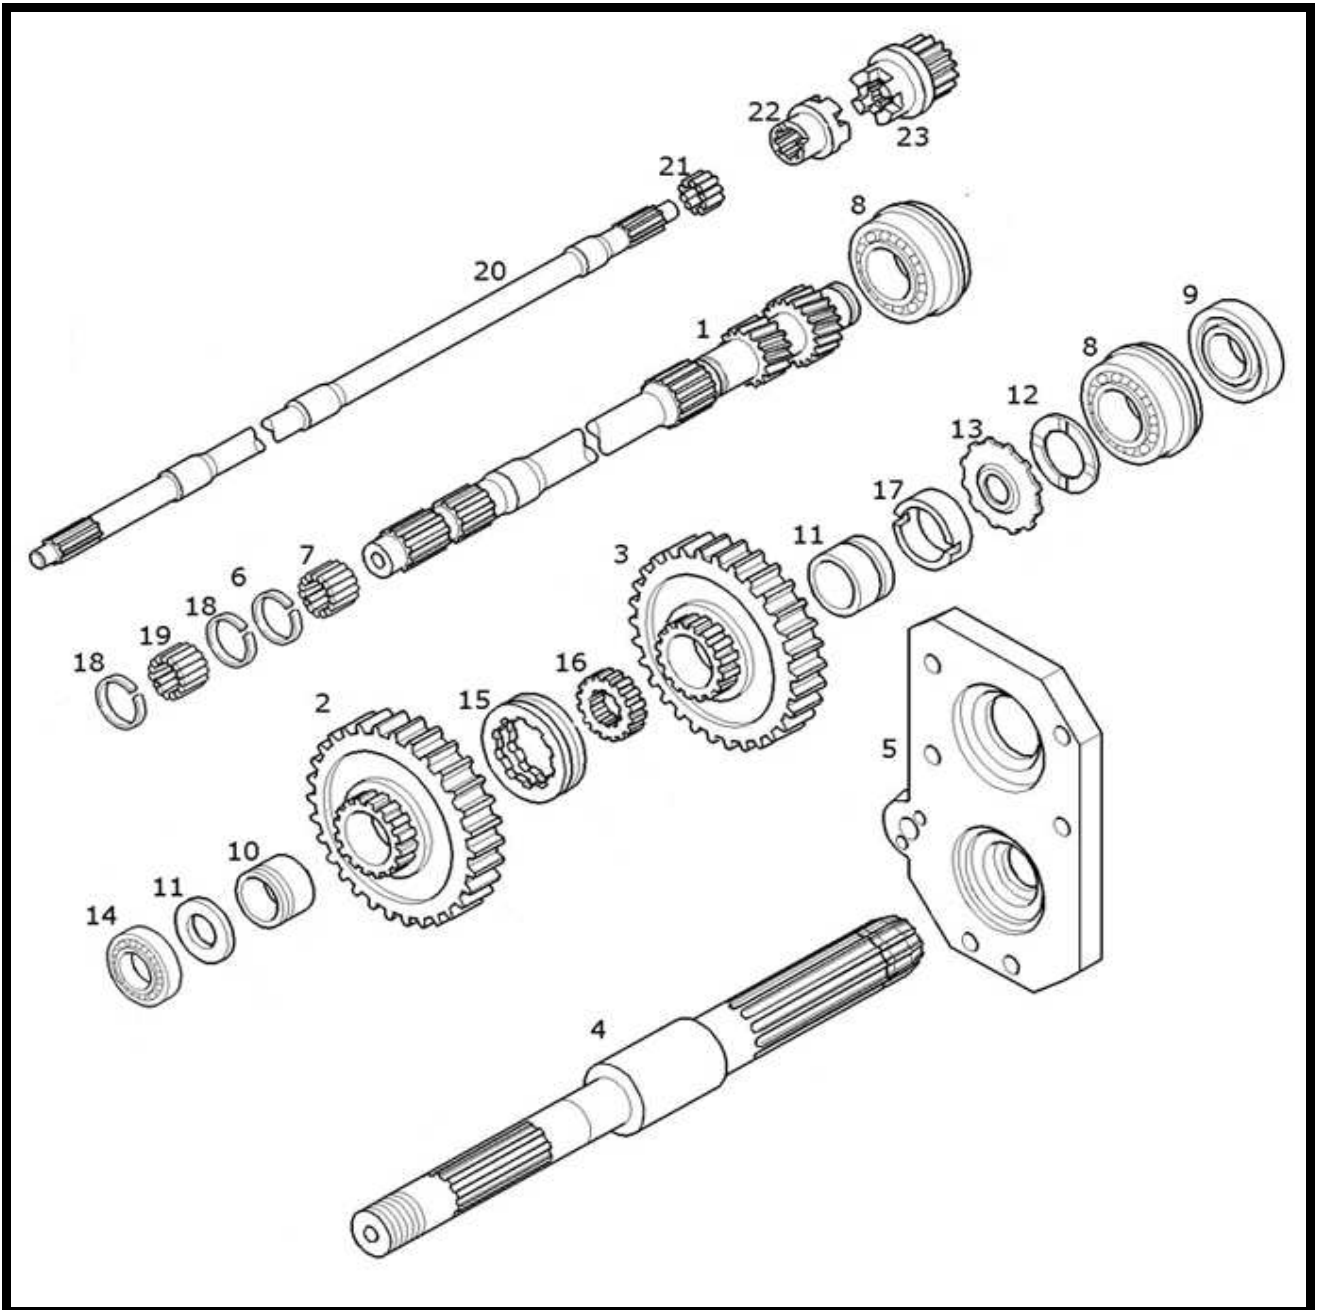

NEW HOLLAND TRACTOR PARTS CATALOG

POWER TAKE-OFF (PTO),540/750 RPM

POWER TAKE-OFF , 540/750 RPM

Key	Ozgur No	Part No	Sub.No	Description	Tractor Models
1	OT44017	47123684		Shaft-540/750rpm	T4020/V,T4030/N/T/V,T4040/F/N/V,T4050/F/N/V, TN60A/DA/NA/SA/VA,TN70A/DA/NA/SA/VA, TN75A/DA/NA/SA/VA,TN85A/DA/SA,TN95A/DA/NA/VA,(V AR.804)TN75FA,TN85FA,TN95FA
2	OT44018	47123681		Gear,540 RPM	
3	OT44019	5168208		Gear,750 RPM	
4	OT44006	5173440		Shaft	
5	OT44007	47133661	5180610	Cover	
6	OT44008	5142178		Loking ring	
7	OT44009	5173210		Bearing,43x58x22	
8	OT44010	5168238	77903160	Bearing,40x90x23	
9	OT44011	5124606		Gasketl, 50x65x8	
10	OT44026	5124668		Spacer	
11	OT44027	5168181		Washer	
12	OT44014	87341678	87302767	Washer	
13	OT44014	87302766	87341678	Disc	
14	OT44016	20045200		Bearing,35x80x21	
15	OT44031	5130551		Sleeve	
16	OT44032	5130550		Sleeve	
17	OT44033	5124675		Washer,-C6082	
18	OT44034	5173213		Loking ring	
19	OT44035	5173212		Bearing,37x52x22	
20	OT44036	5177146		Shaft	
20	OT44037	5177718		Shaft	T4020,T4030,T4040,T4050,compact tractors, TN55D/S,TN60DA/SA,TN65D/S,TN70A/DA/NA/SA/VA,TN7 5D/DA/S/SA,TN85DA/SA,TN95DA,(VAR.804)
21	OT44038	5103238		Bearing,15x21x16	T4020/V,T4030/N/T/V,T4040/F/N/V,T4050/F/N/V, TN60A/DA/NA/SA/VA,TN70A/DA/NA/SA/VA, TN75A/DA/NA/SA/VA,TN85A/DA/SA,TN95A/DA/NA/VA,(V AR.804)TN75FA,TN85FA,TN95FA
22	OT44039	5172083		Coupling	
23	OT44040	5183818		Coupling