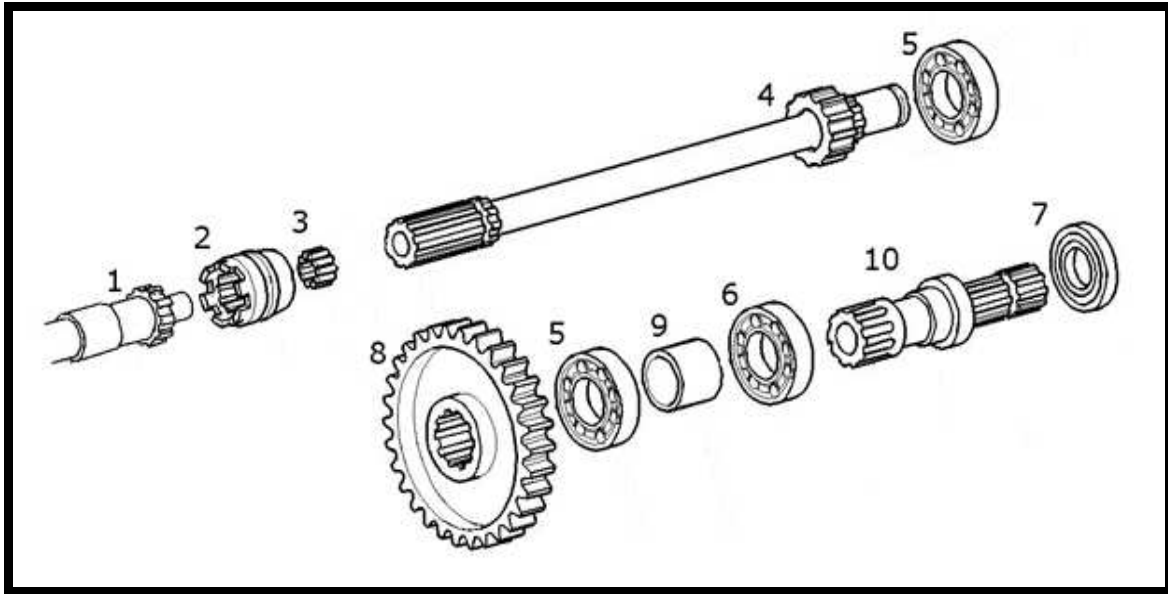

POWER TAKE-OFF(PTO),540 RPM,540/750 RPM

POWER TAKE-OFF(PTO), 540 RPM,540/750 RPM

Key	Ozgur No	Part No	Sub.No	Description	Tractor Models
1	OT44104	5189504			T5030,T5040,T5050,T5060,T70,T70A,T80,T80A,T90,T90A
1A	OT44595	5183316	5176740		T5030,T5040,T5050,T5060,T70,T70A,T80,T80A,T90,T90A (VAR007,VAR727,VAR729),TL100,TL100A
1A	OT44596	47123580			TL90,TL100,(VAR.039)
2	OZ44546	5189501	5176754	Shaft,L=1004 mm	TD55D,TD60/D,TD65B/D,TD70/D,TD75D,TD80/D,TD85D,TD90/D,TD95/D
3	OT44547	5167983	5109812	Sleeve	
4	OT44038	5103238		Bearing	
5	OZ44550	47132984	5109724	Shaft,540	
6	OT44107	20943310	81808853	Bearing,40x90x23	
7	OT44110	20915780	81878507	Bearing,40x80x18	
8	OZ44553	5111518		Seal,50x80x10	
9	OZ48810	5109725		Driven gear	
10	OT44111	5109727		Spacer	
10	OZ48814	5109726		Shaft