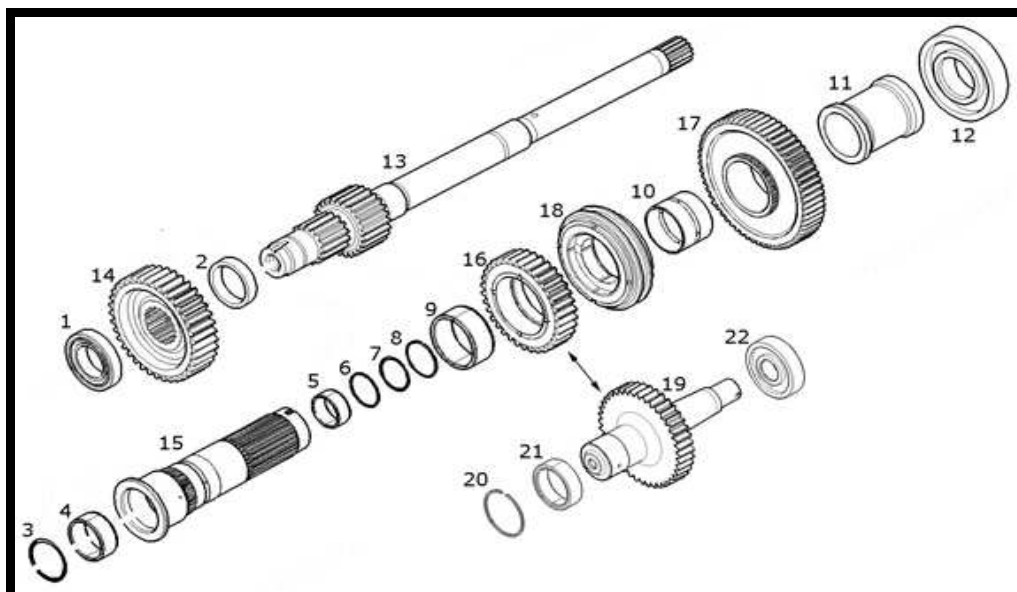

NEW HOLLAND TRACTOR PARTS CATALOG

II RANGE GEARS – REVERSER GEARS

II RANGE GEARS – REVERSER GEARS

Key	Ozgur No	Part No	Sub.No	Description	Tractor Models
1	OT42959	47136076		Bearing	
2	OT42960	87539672		Spacer	
3	OT42961	87588681		Snap ring	
4	OT42962	87562176		Bearing,50x66x30	
5	OT42963	5137527		Bearing	
6	OT42964	5139492		Snap ring	
7	OT42965	87564297		Gasket	
8	OT42965	87564297		Snap ring	
9	OT42967	81863562	F0NN7701AA	Bearing,80x88x30	
10	OT42968	87534187		Bushing	
11	OT42969	87588101		Spacer	T7.220,T7.235,T7.250,T7.260,T7.270
12	OT42970	87562149		Bearing,60x140x26	T7030,T7040,T7050,T7060,T7070 AUTOOMMAND TRACTORS-
13	OT42971	87702002		Shaft	
14	OT42972	87528360		Gear	
15	OT42973	87673909		Shaft	
16	OT42974	87528362		Gear	
17	OT42975	84124115		Gear	
18	OT42976	87534217		Synchronizer,	
19	OT42977	87588102		Shaft,reverser	
20	OT42950	87567449		Snap ring	
21	OT42949	87562575		Bearing,63x80x25	
22	OT42980	87562566		Bearing,25x100x25