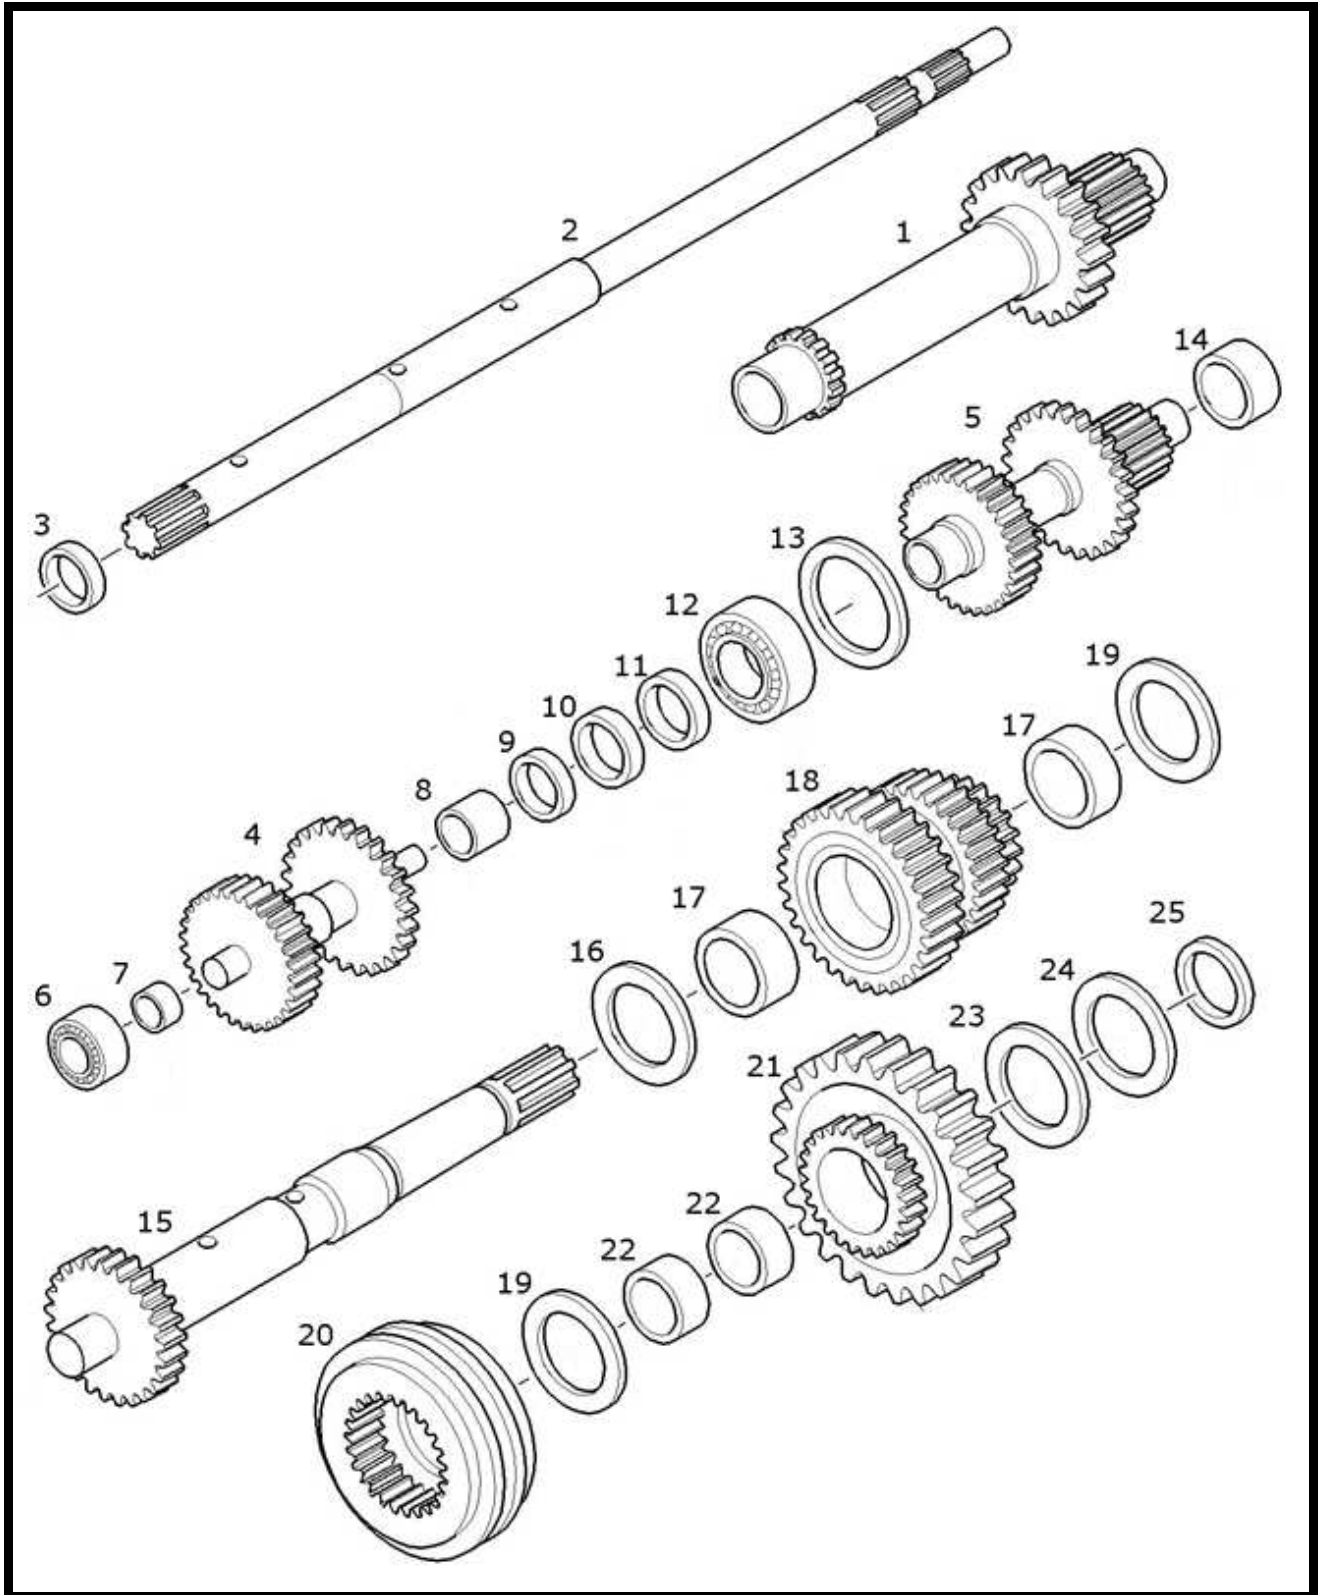

NEW HOLLAND TRACTOR PARTS CATALOG

16x16 TRANSMISSION GEARS

16x16 TRANSMISSION GEARS

Key	Ozgur No	Part No	Sub.No	Description	Tractor Models
1	OT42952	81871991	F1NN7C245AA	Shaft	TS90,TS100,TS110,TS115 Ford tractor:5640,6640, 7740,78107840,8240,8340 16X16 transmission
2	OT43111	F0NN7N674AC	81866561	PTO shaft	
3	OT43112	F0NN7N283AB	81867117	Seal	
4	OT43113	F0NN7G382CB	81866571	Shaft	
5	OT43114	81873139	F1NN7G382AB	Shaft, Forward/reverse 4&5	
6	OT42877	F0NN7118BB	47127105	Bearing	
7	OT43116	F1NN7R072BA	81869828	Race	
8	OT43117	F0NN7121BA	81863672	Bearing	
9	OT43118	F0NN7129AA	81863740	Washer	
10	OT43119	80370007		Snap ring	
11	OT43120	F0NN7B196AA	81864249	Washer	
12	OT43121	F0NN7118AA	81863565	Bearing	
13	OT43122	82895079		Circlip	
14	OT43123	F0NN7121AA	81863563	Bearing	
15	OT43124	F0NN7061CE	81872802	Shaft,output	
16	OT43125	F0NN7A385CA	81866547	Washer	
17	OT43126	F0NN7A043AA	81863574	Rollar Bearing	
18	OT43127	F0NN7Z460BB	81866524	Gear,43T/39T	
19	OT43128	F0NN7Z491AB	81866546	Washer	
20	OT43129	F2NN7124BA	81875696	Synchronizer,HI-LO	
21	OT43130	F1NN7146AB	81875172	Gear	
22	OT43131	F0NN7A043DA	81863673	Rollar Bearing	
23	OT43132	F0NN7Z491BA	81866545	Washer	
24	OT43133	F0NN7R482BC	81869769	Washer,2.0 mm	
24	OT43134	F0NN7R482CC	81869770	Washer,2.15 mm	
24	OT43135	F0NN7R482DB	81869771	Washer,2.30 mm	
24	OT43136	F0NN7R482EB	81869772	Washer,2.45 mm	
24	OT43137	F0NN7R482FB	81869773	Washer,2.60 mm	
25	OT43138	82895350	47109248	Circlip