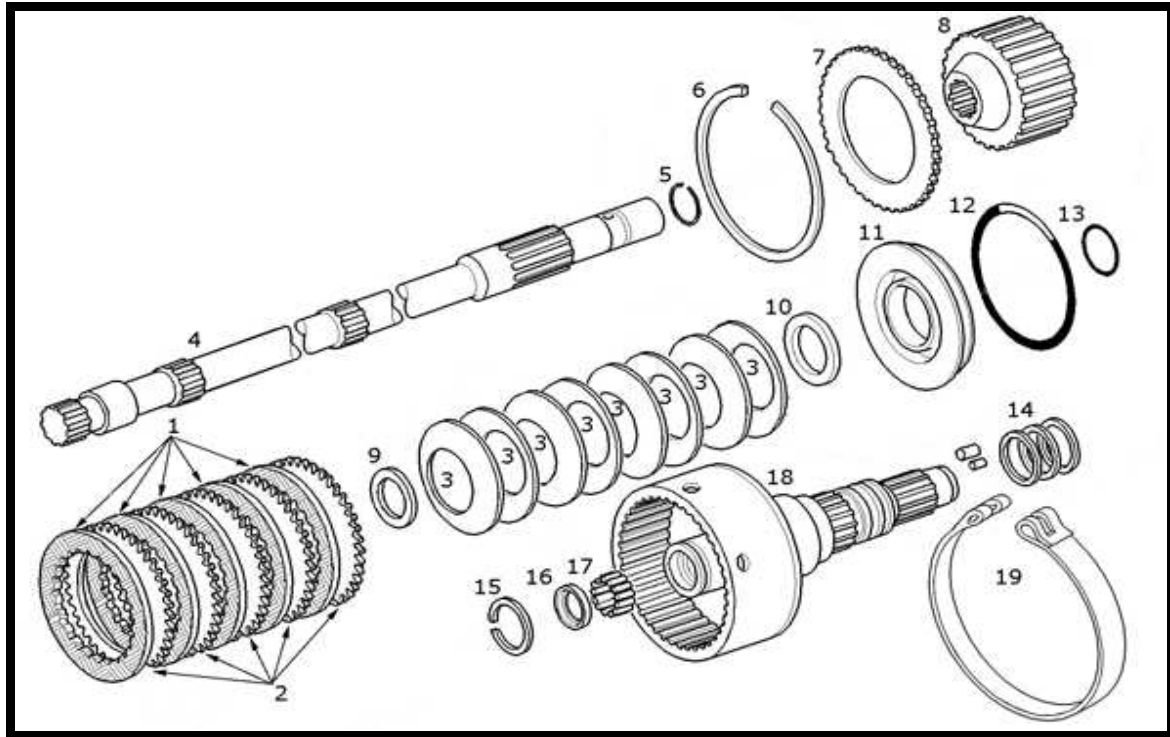

**NEW HOLLAND TRACTOR PARTS CATALOG
POWER TAKE-OFF (PTO),CLUTCH**

POWER TAKE-OFF , CLUTCH

Key	Ozгур No	Part No	Sub.No	Description	Tractor Models
1	OT44269	5163844	5163904	Driven plate	T6010,T6020,T6030,T6040,T6050,T6060,T6070, T6080,T6090,T7.170,T7.185,T7.200,T7.210,T7.220, T7.235,T7.250,T7.260,T7.270,TM175,TM190,TS100A,TS1 10A,TS115A,TS125A,TS130A,TS135A
2	OT44270	5173295		Disc	
3	OT44271	5168346		Spring	
4	OT44272	47135351		Shaft	T6010,T6020,T6030,T6040,T6050,T6060,T6070, TS100A,TS110A,TS115A,TS125A,TS130A,TS135A
4	OT44273	47128709		Shaft,var802,var330	
4	OT44274	87372761		Shaft	
5	OT44275	13398576		Snap ring	T6030,T6050,T6060,T6070,T6080,T6090,T7.170, T7.185,T7.200,T7.210
6	OT44276	5162251	5143715	Circlip	
7	OT44277	5198545		Plate	
8	OT44278	5198672		Hub	T6010,T6020,T6030,T6040,T6050,T6060,T6070, T6080,T6090,T7.170,T7.185,T7.200,T7.210,T7.220, T7.235,T7.250,T7.260,T7.270,TM175,TM190,TS100A,TS1 10A,TS115A,TS125A,TS130A,TS135A
8	OT44279	87374253		Hub	
9	OT44280	5191304		Cup	
10	OT44281	5182696		Ring	T6010,T6020,T6030,T6040,T6050,T6060,T6070, T6080,T6090,T7.170,T7.185,T7.200,T7.210,T7.220, T7.235,T7.250,T7.260,T7.270,TM175,TM190,TS100A,TS1 10A,TS115A,TS125A,TS130A,TS135A
11	OT44282	5198547		Piston	
12	OT44283	5143775		Seal	
13	OT44284	5162252		Gasket	
14	OT44285	5175983	5154309	O-ring	
15	OT44286	5182717		Snap ring	
16	OT44287	5182702		Gasket	
17	OT44288	5138952	4980532	Bearing	
18	OT44289	87374219		Main shaft	
18	OT44290	87305537	5197542	Main shaft	
19	OT44291	87391136		Brake band	T6030,T6050,T6060,T6070,T6080,T6090,T7.170, T7.185,T7.200,T7.210
					T6010,T6020,T6030,T6040,T6050,T6060,T6070, T6080,T6090,T7.170,T7.185,T7.200,T7.210,T7.220, T7.235,T7.250,T7.260,T7.270,TM175,TM190,TS100A,TS1 10A,TS115A,TS125A,TS130A,TS135A