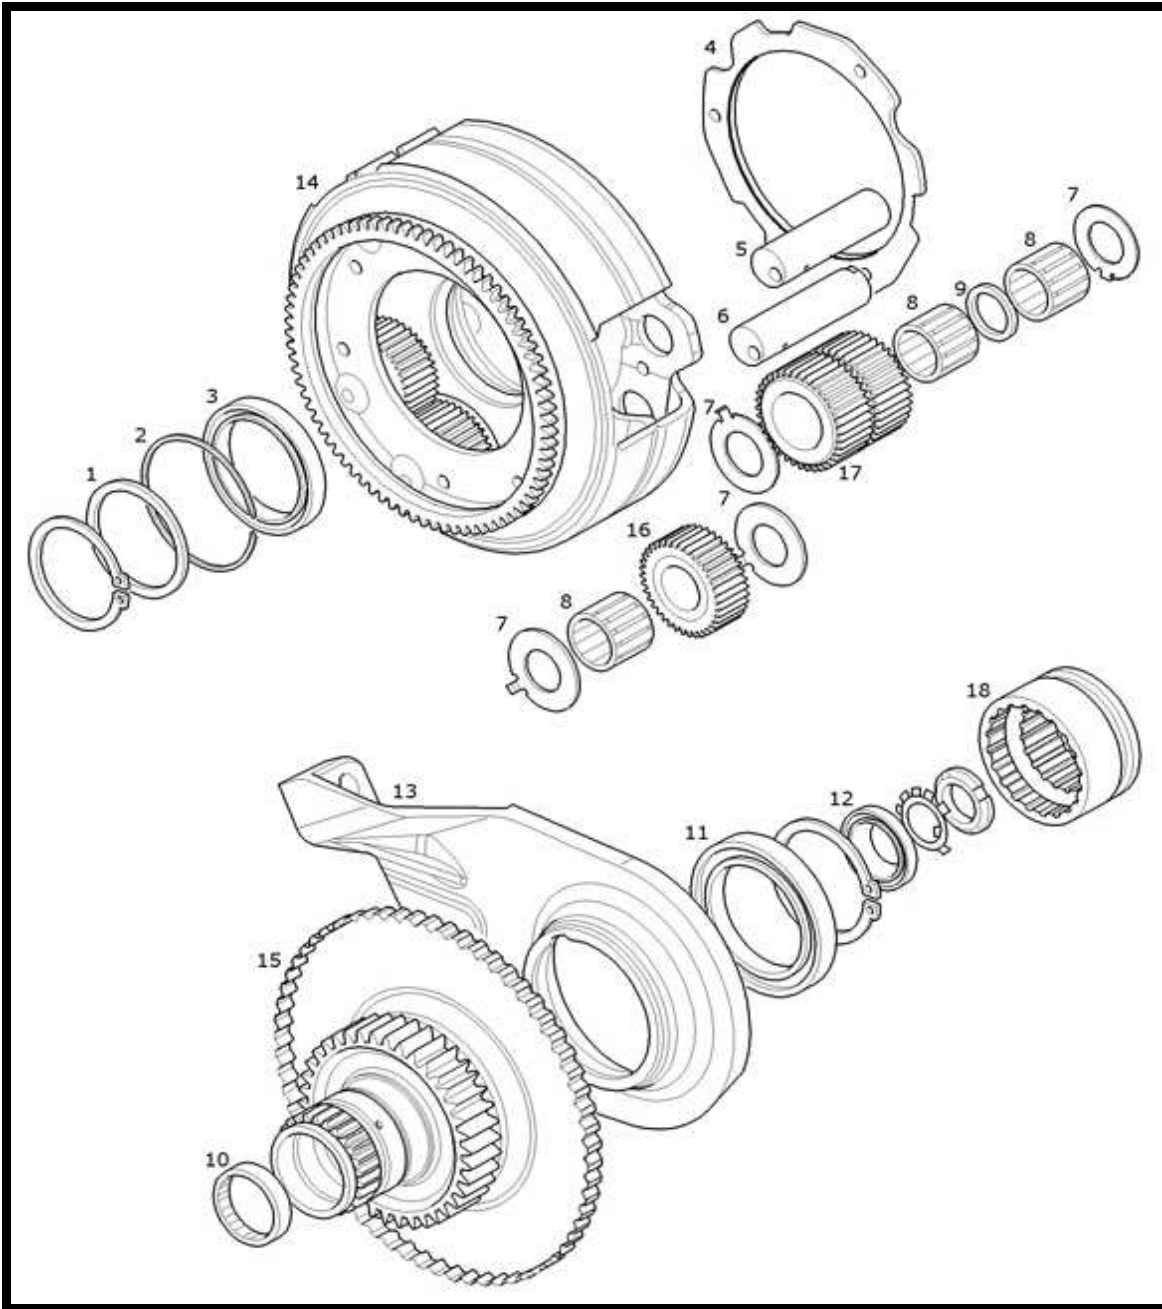

NEW HOLLAND TRACTOR PARTS CATALOG

PLANETARY DRIVE

PLANETARY DRIVE

Key	Ozgur No	Part No	Sub.No	Description	Tractor Models
1	OT43037			Planet carrier	T7510,T7520,T7530,T7540,T7550,TVT135,TVT145,TVT155,TVT170,TVT190,TVT195
2	OT43038			Gear	T7510,T7520,T7530,T7540,T7550,TVT135,TVT145,TVT155,TVT170,TVT190,TVT195 STEYR TRACTOR: CVT120,CVT130,CVT150,CVT170
3	OT43039			Gear,Z=29	
4	OT43040			Washer	
5	OT43041			Screw	
6	OT43042			Washer	
7	OT43043			Bearing	
8	OT43044			Pin	
9	OT43045			Pin	
10	OT43046			Shaft,Z=29	
11	OT43047			Washer	
12	OT43048			Bearing	
13	OT43049			Sleeve	
14	OT43050			Planetary gear	
15	OT43051			Bearing	
16	OT43052			Bearing	
17	OT43053			Locking ring	
18	OT43054			Seal	
19	OT43055			Planetary gear	
20	OT43056			Shaft	
21	OT43057			Ring gear