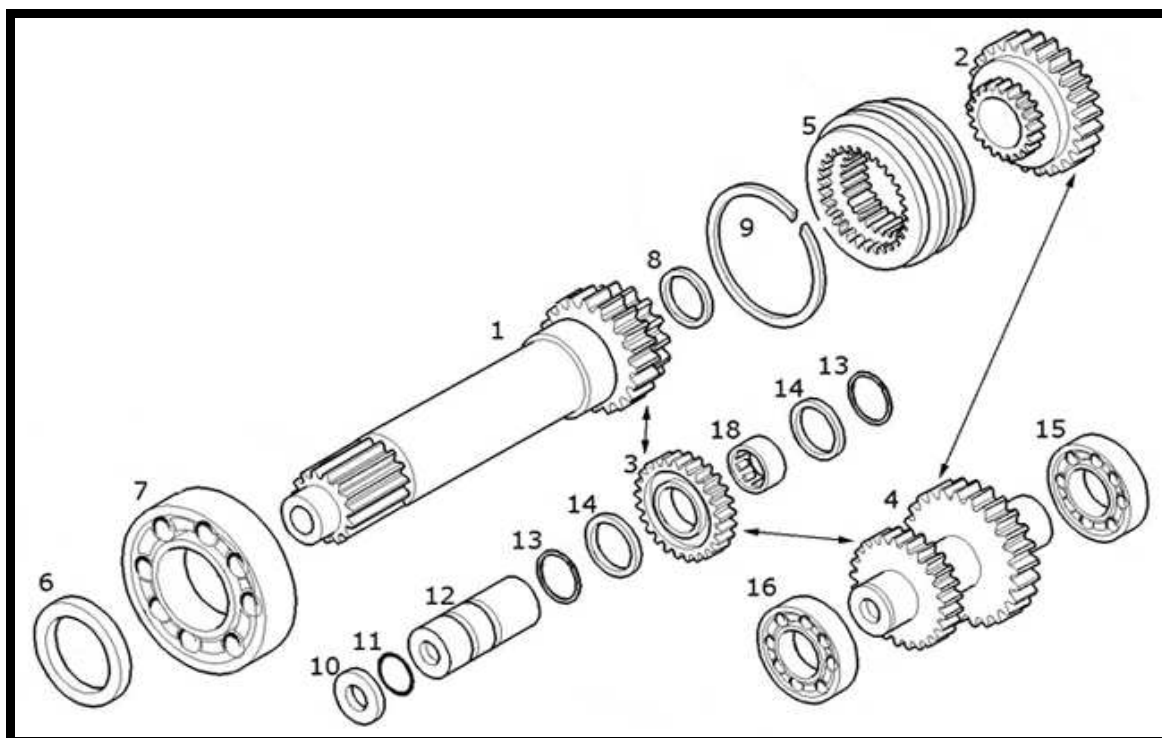

NEW HOLLAND TRACTOR PARTS CATALOG

REVERSER GEAR 12X12

REVERSER GEAR 12X12

Key	Ozгур No	Part No	Sub.No	Description	Tractor Models
1	OT42852	26800160		Shaft	T6010,T6020,T6030,T6050, TS100A,TS110A,TS115A
2	OT43150	81869901	F0NN7N012AE	Gear,Z=38/39	
3	OT42854	81864414	E9NN7142AA	Gear,Z=35	
4	OT43177	81864666	F0NN7D144BB	Gear,Z=33/40	
5	OT42930	47124378		Synchronizer	
6	OT43144	81864672	E9NN7R510AA	Seal	
7	OT43143	83908455		Bearing,90x50x20	
8	OT43141	81801990	C5NN799A	Seal	
9	OT42910	81864658	E9NN7059BA	Snap ring	
10	OT42861	47137272		Washer	
11	OT42862	80165202	70925921	O-ring	
12	OT43185	81864420	F0NN7140AA	Shaft	
13	OT43186	82923182		Seal	
14	OT43187	83926456	E0NN7A385DA	Washer	
15	OT42926	83983006	E9NND745AA	Bearing	
16	OT43159	81875518	F0NN7065BB	Bearing,35x72x17