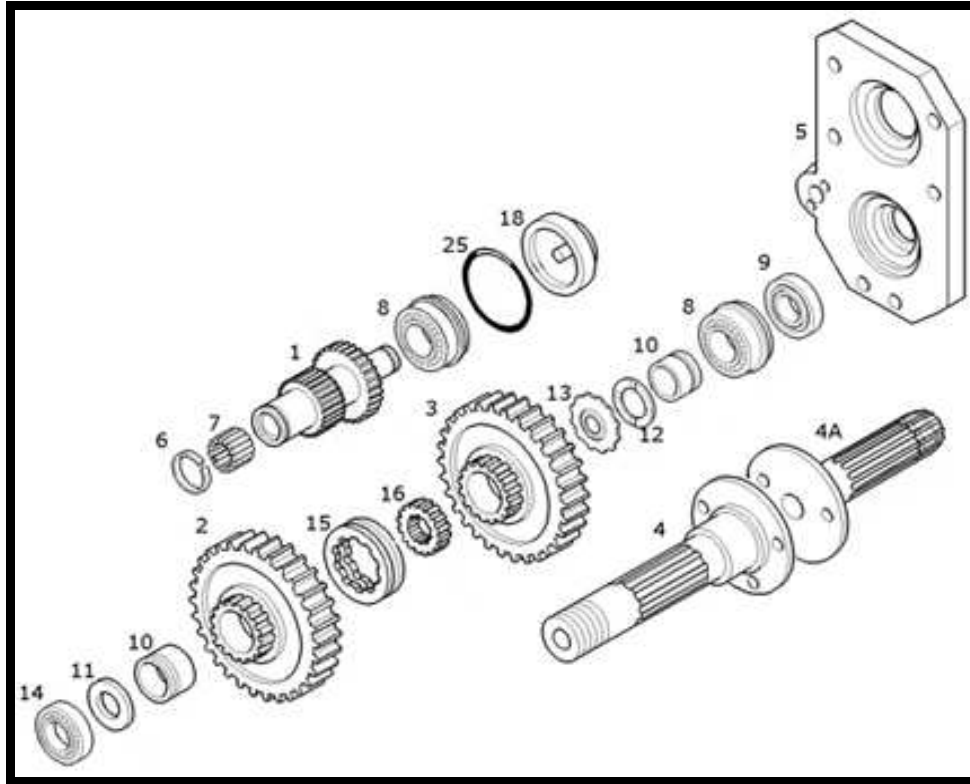

NEW HOLLAND TRACTOR PARTS CATALOG

POWER TAKE-OFF (PTO),540/100 RPM

POWER TAKE-OFF , 540/1000 RPM ,VAR.8805

Key	Ozгур No	Part No	Sub.No	Description	Tractor Models
1	OT44041	47123688		Shaft	T4020,T4030,T4040,T4050, TN60A,TN70A,TN75A,TN85A, TN95A,(VAR.8805)
2	OT44018	47123681		Gear,540 RPM	
3	OT44043	47123683		Gear,1000 RPM	
4	OT44044	5173191		Shaft,1000 RPM	
4A	OZ28521	5185602	5149243	Shaft,540 RPM	
5	OT44045	5187934	5173186	Cover	
6	OT44008	5142178		Loking ring	
7	OT44009	5173210		Bearing,43x58x22	
8	OT44010	5168238	77903160	Bearing,40x90x23	
9	OT44011	5124606		Gasketl, 50x65x8	
10	OT44026	5124668		Bushing	
11	OT44027	5168181		Washer	
12	OT44014	87341678	87302767	Washer	
13	OT44014	87302766	87341678	Disc	
14	OT44016	20045200		Bearing,35x80x21	
15	OT44031	5130551		Sleeve	
16	OT44032	5130550		Sleeve	
17	OT44057	14466080		Oring	
18	OT44058	47133662	5180609	Cover