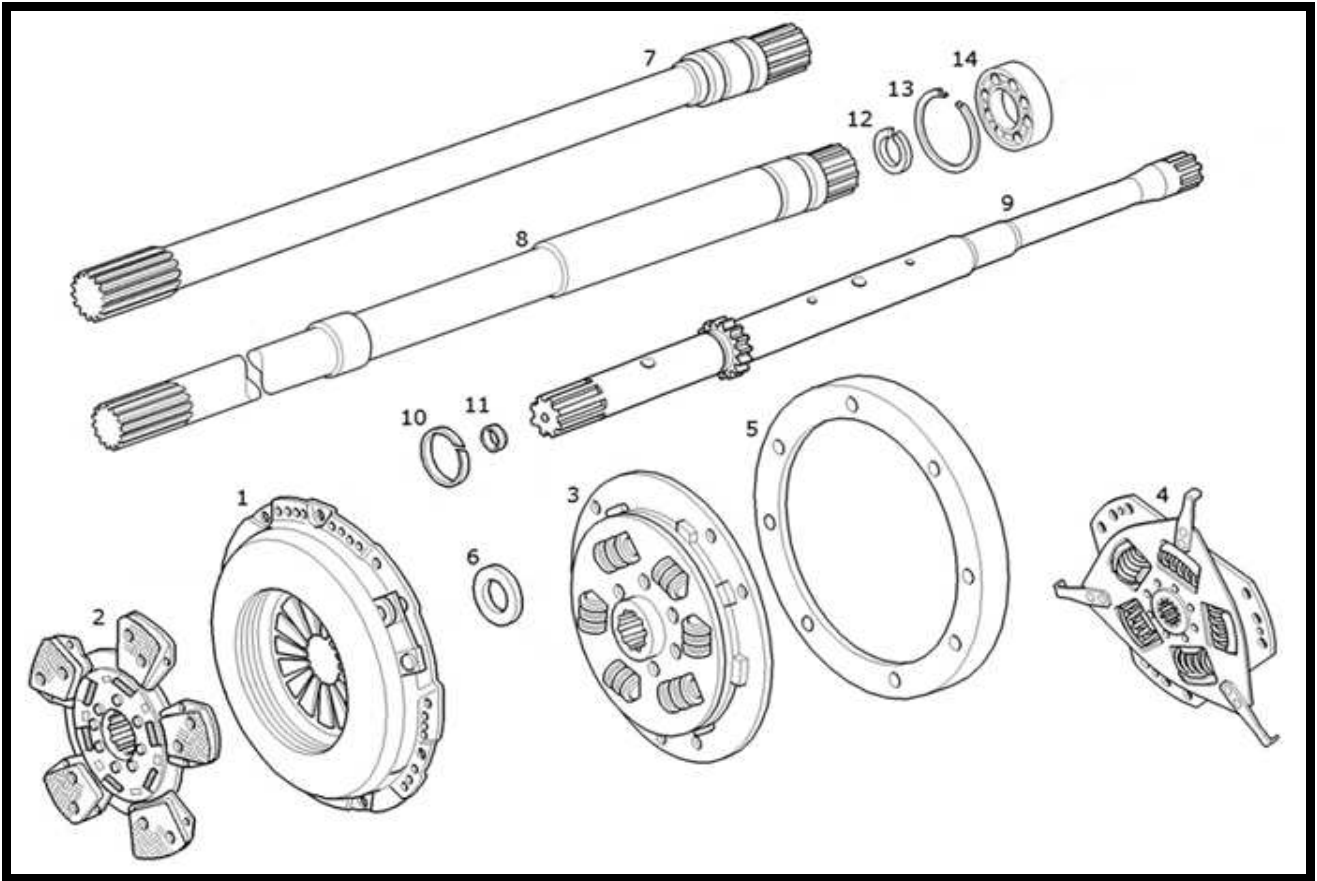

NEW HOLLAND TRACTOR PARTS CATALOG

CLUTCH

CLUTCH

Key	Ozgur No	Part No	Sub.No	Description	Tractor Models
1	OT43751	5196060		Clutch assy.12x12 transmission	T6010,T6020,TS100A,TS110A
1	OT43752	5196057		Clutch assy.12x12 transmission	T6030,T6050,TS115A
2	OT43754	5196055		Clutch disc	T6010,T6020,TS100A,TS110A
3	OT43863	5196058		Disc,damper	T5070,T6010,T6020,T6030,T6050,T6070,TS100A,TS110A,TS115A,TS130A
3	OT43864	5196061		Disc,damper,16x16 transmission, BSN Z7DB06086	T6010,T6020,T6030,T6040,T6050,T6060,T6070,TS100A,TS110A,TS115A,TS125A,TS135A
3	OT43799	87302871	87542609	Disc,damper, ,Power command tractors	T6030,T6050,T6070,T6080,T7030,T7040,T7050,T7060,TM120,TM130,TM140,TM155,TM175,TM190
4	OT43867	87527558		Disc,damper,16x16 transmission, ASN Z7DB06087	T6010,T6020,T6030,T6040,T6050,T6060,T6070
5	OT43868	47133829		Disc,16x16 transmission	T6010,T6020,T6030,T6040,T6050,T6060,T6070,T7.170,T7.185,T7.200,T7.210,TS100A,TS110A,TS115A,TS125A,TS135A
6	OT43869	81864773	E9NND797AA	Seal	T6010,T6020,T6030,T6040,T6050,T6070
7	OT43870	87372505		Shaft,PTO,Power command tractors	T6030,T6050,T6070,T6080,T6090.T7.170,T7.185.T7.200,T7.210
7	OT43871	47134578		Shaft, 24x24 transmission	T6010,T6020,T6030,T6050,T6070,TS100A,TS110A,TS115A,TS135A
8	OT43872	5195013		Shaft, 12x12 transmission	T6010,T6020,T6030,T6050,TS100A,TS110A,TS115A
9	OT43873	47126897		Shaft, 16x16 transmission	
10	OT43874	81867117		Seal	
11	OT43875	81863712		Plug	T6010,T6020,T6030,T6050,T6070,TS100A,TS110A,TS115A,TS130A,TS135A
12	OT43876	81805006	C5NN7261A	Snap ring	
13	OT43877	81801973	957E790	Snap ring	
14	OT43878	81875518	F0NN7065BB	Bearing,35X72X17