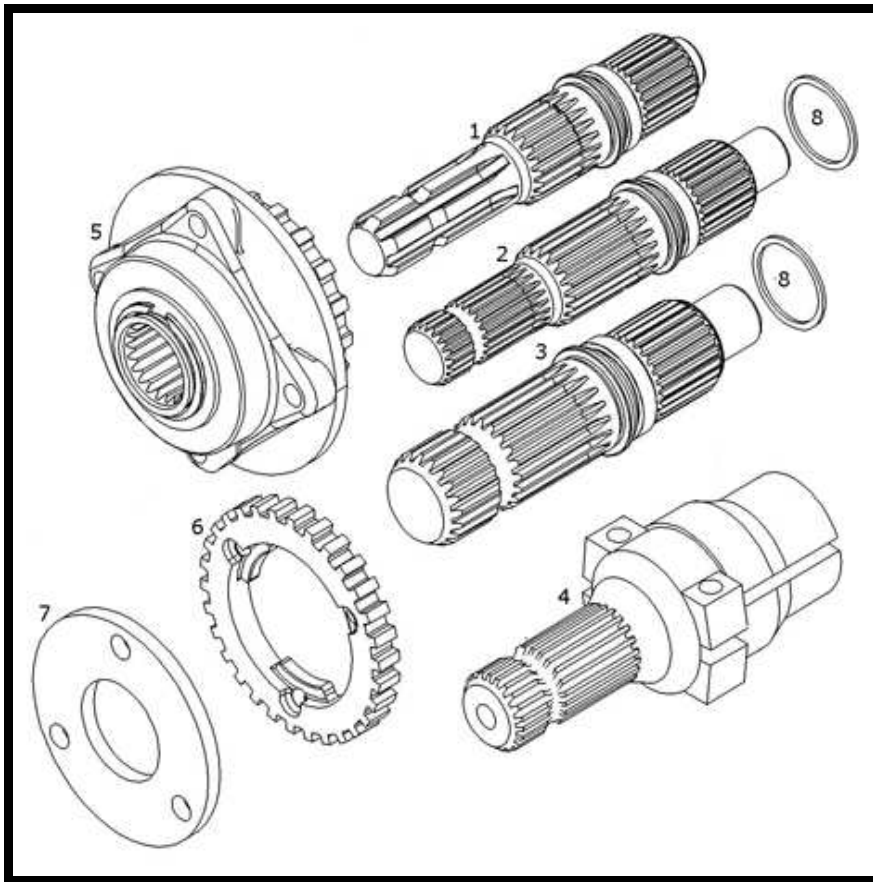

NEW HOLLAND TRACTOR PARTS CATALOG

POWER TAKE-OFF(PTO),OUTPUT SHAFT,DUAL SPEED

POWER TAKE-OFF(PTO), OUTPUT SHAFT,DUAL SPEED

Key	Ozgur No	Part No	Sub.No	Description	Tractor Models
1	OT44526	226045A2	87773597	Drive shaft,540 RPM,35mm BSN 7ZRW05000	T8010,T8020,T8030,T8040,T8050, TG210,TG230,TG.255,TG285
1	OT44527	87567419		Drive shaft,540 RPM,35mm ASN 7ZRW05000	T8.275,T8.300,T8.330,T8.360,T8.390, T8010,T8020,T8030,T8040,T8050
2	OT44528	226042A2	87773596	Drive shaft,1000 RPM,35mm BSN 7ZRW05000	T8010,T8020,T8030,T8040,T8050, TG210,TG230,TG.255,TG285
2	OT44529	87567418		Drive shaft,1000 RPM,35mm ASN 7ZRW05000	T8.275,T8.300,T8.330,T8.360,T8.390, T8010,T8020,T8030,T8040,T8050
3	OT44530	226040A2	87773595	Drive shaft,1000 RPM,45mm ASN 7ZRW05000	T8010,T8020,T8030,T8040,T8050, TG210,TG230,TG.255,TG285
4	OT44531	A151928	87778217	Drive shaft,1000 RPM, 35/45mm adapter	T8.275,T8.300,T8.330,T8.360,T8.390, T8010,T8020,T8030,T8040,T8050
5	OT44532	241387A5	87773663	Housing,BSN 7ZRW05000	T8010,T8020,T8030,T8040,T8050, TG210,TG230,TG.255,TG285
6	OT44533	241385A3	87773661	Gear,inner	T8010,T8020,T8030,T8040,T8050
7	OT44534	241386A2	87656168	Plate,outer	
8	OT44535	341418A2	87774142	Seal	T8.275,T8.300,T8.330,T8.360,T8.390, T8010,T8020,T8030,T8040,T8050, TG210,TG230,TG.255,TG285