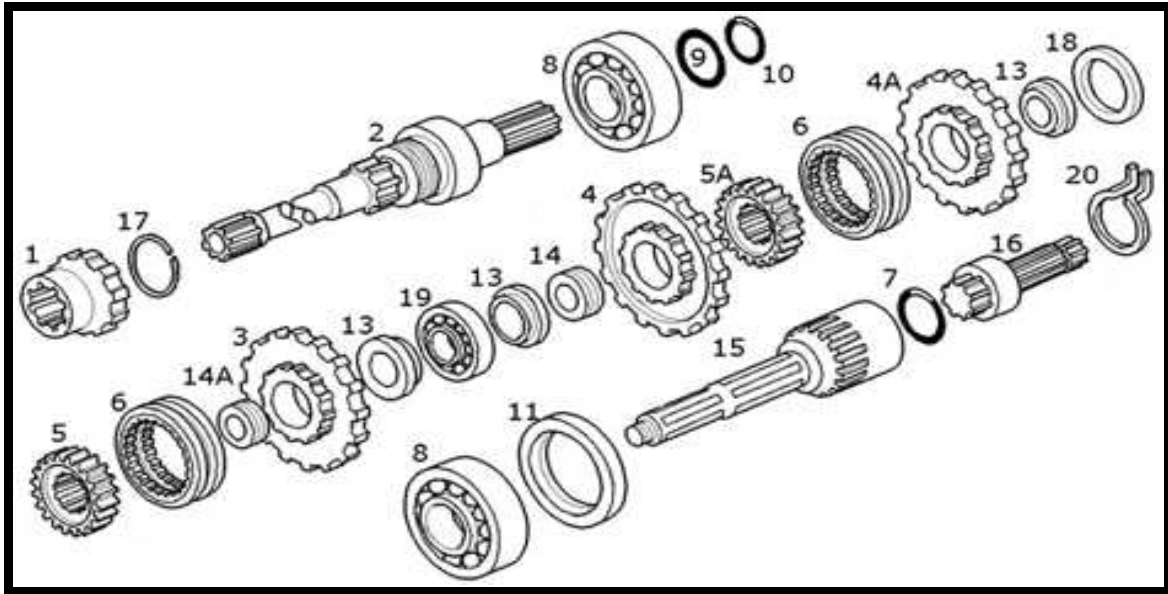

POWER TAKE-OFF (PTO),540/750/1000 RPM,VAR729

POWER TAKE-OFF , 540/750/1000 RPM ,VAR729

Key	Ozgur No	Part No	Sub.No	Description	Tractor Models
1	OT44650	5165967		Driven gear,750 rpm	TL70,TL70A,TL80,TL80A,TL90, TL90A,TL100,TL100A
2	OT44651	5176747		Driven Shaft	
3	OT44562	5162067		Gear, 750 Rpm	
4	OT44561	5109733		Gear, 540 Rpm	
4A	OT44624	5109736		Gear, 1000 Rpm	
5	OT44144	5162794		Sleeve	
5A	OT44129	5129513		Sleeve	
6	OT44128	5129512	87311694	Sleeve	
7	OT44213	14459880		O-Ring	
8	OT44118	20973340	79004272	Bearing,55x100x21	
9	OT44119	14455080	86523082	O-Ring	
10	OT44120	14454680	70927127	O-Ring	
11	OT44123	5165976		Seal	
12	OT44663	87347166		Circlip	
13	OT44136	5162811		Washer	
14	OT44137	5101537	82982327	Bushing	
14A	OT44155	5162787		Bushing	
15	OT44667	5165975		Shaft,540 rpm,BSN 1302901	
15	OT44160	5198354		Shaft,540 rpm,ASN 1302901	
16	OT44669	5171332	83983802	Shaft,1000 rpm,BSN 1302901	
16	OT44161	47133081		Shaft,1000 rpm,ASN 1302901	
16	OT44671	5171356	83983811	Shaft,BSN 1302901	
16	OT44162	47133076		Shaft,ASN 1302901	
17	OT44158	13398976		Snap ring	
18	OT44138	5109656		Washer	
19	OT44016	20045200		Bearing,35x80x21