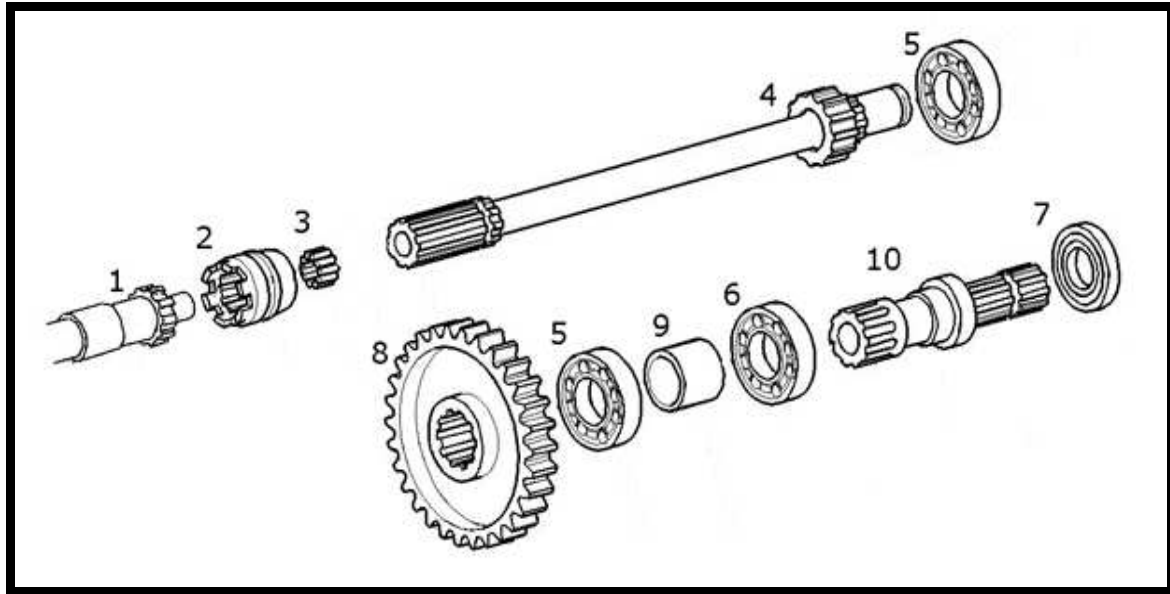

NEW HOLLAND TRACTOR PARTS CATALOG

**POWER TAKE-OFF(PTO),540 RPM**

**POWER TAKE-OFF(PTO), 540 RPM,**

Key	Ozgur No	Part No	Sub.No	Description	Tractor Models
1	OT44546	5189501	5176754	Shaft,L=1004 mm	TD4020F,TD4030F,TD4040F,TD5010,TD5020,TD5030,TD55D,TD60/D,TD65B/D,TD70/D,TD75D,TD80/D,TD85D,TD90/D,TD95/D
2	OT44547	5167983	5109812	Sleeve	TD4020F,TD4030F,TD4040F,TD5010,TD5020,TD5030,TD5040,TD5050,TD60/D,TD65B/D,TD70/D,TD75D,TD80/D,TD85D,TD90/D,TD95/D,TL70/A,TL80/A,TL90/A
3	OT44038	5103238		Bearing	TD5010,TD5020,TD5030,TD5040,TD5050(2Speed),TL70/A,TL80/A,TL90/A
4	OT44105	47132989	47127605		
4	OT44550	47132984	5109724	Shaft	
5	OT44107	20943310	81808853	Bearing,40x90x23	
6	OT44110	20915780	81878507	Bearing,40x80x18	
7	OT44553	5111518		Seal,50x80x10	TD4020F,TD4030F,TD4040F,TD5010,TD5020,TD5030,TD5040,TD5050,TD60/D,TD65B/D,TD70/D,TD75D,TD80/D,TD85D,TD90/D,TD95/D,(TL70,TL80,TL90,BSN1306369)
8	OZ48810	5109725		Driven gear	
9	OT44111	5109727		Spacer	
10	OZ44553	5109726		Shaft	