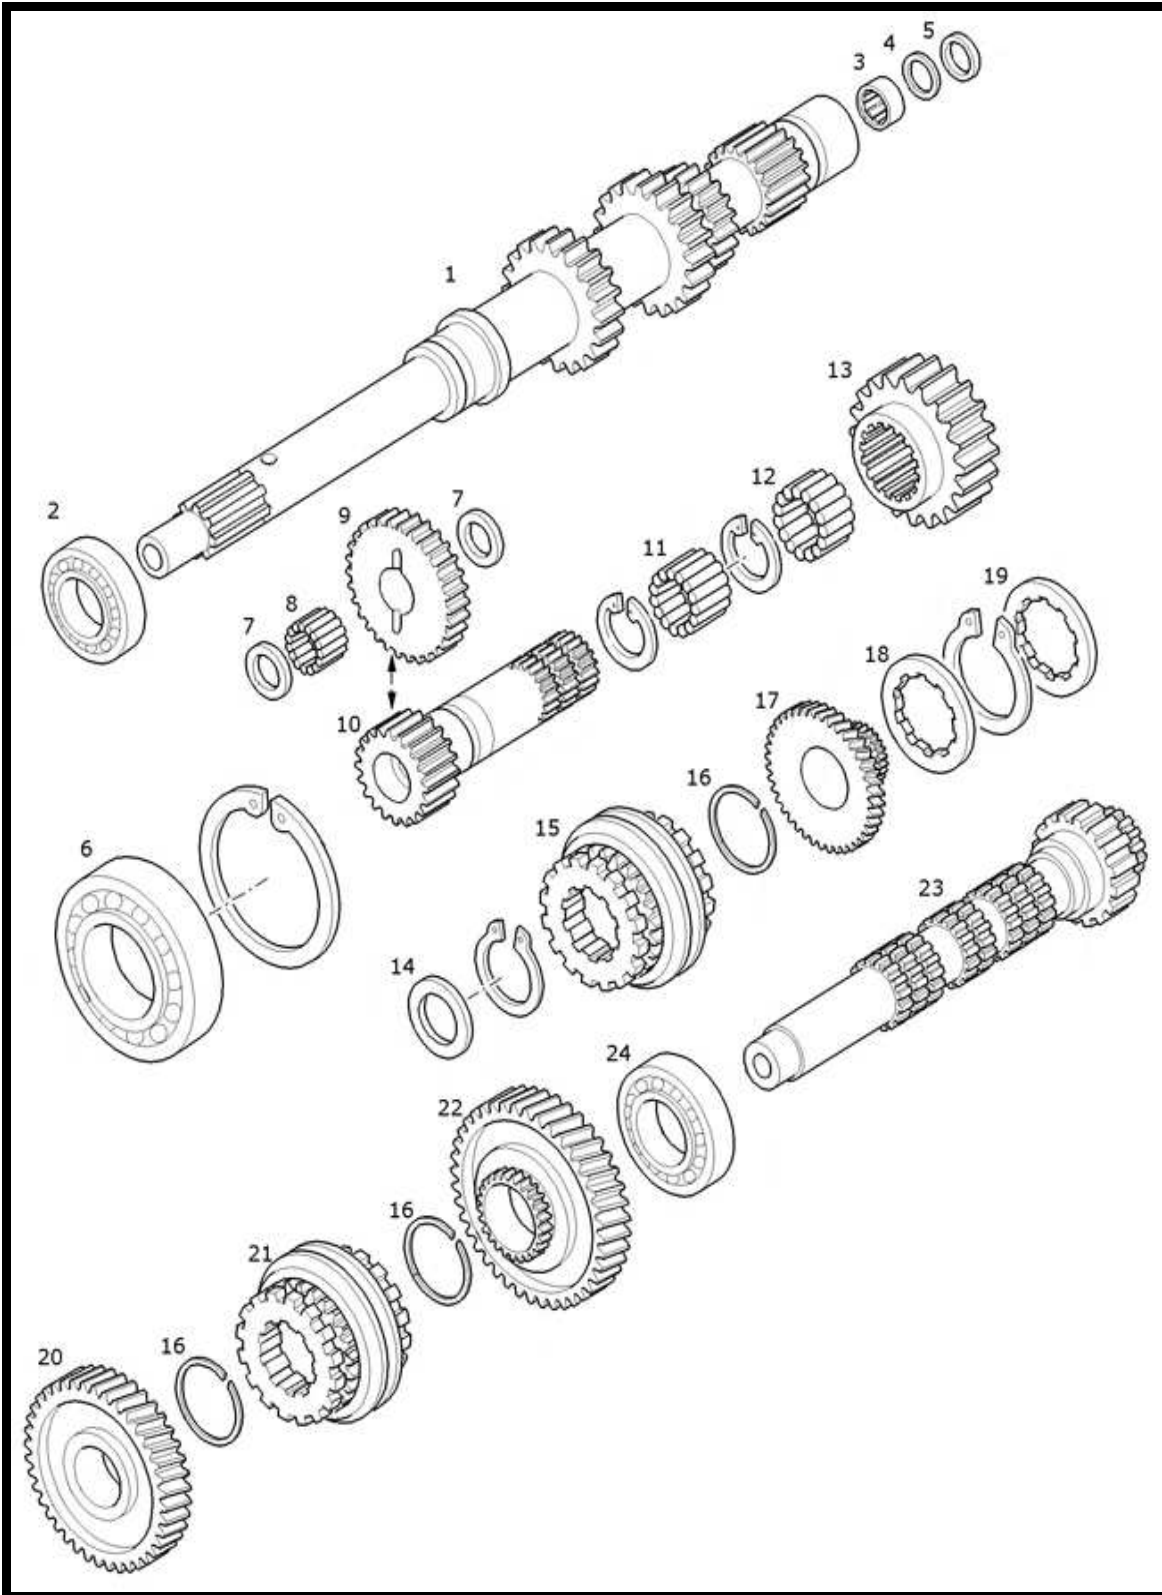

NEW HOLLAND TRACTOR PARTS CATALOG

16x16 HYDRAULIC TRANSMISSION GEARS TD4020

16x16 HYDRAULIC TRANSMISSION GEARS TD4020

Key	Ozgur No	Part No	Sub.No	Description	Tractor Models
1	OT42689	5178816		Main shaft assy.	T4020,T4020V,T4030,T4030F, T4030N,T4030V,T4040,T4040F, T4040N,T4040V,T4050,T4050F, T4050N,T4050V,TN55,TN55D, TN55S,TN60A,TN60DA,TN60SA ,TN65,TN65D,TN65S,TN70, TN70A,TN70D,TN70DA,TN70S, TN70SA,TN75,TN75A,TN75D, TN75DA,TN75NA,TN75SA,TN85A,TN 85DA,TN85SA,TN95A,TN95DA, TN95NA
2	OT42679	5168187		Bearing,50x90x20	
3	OT42654	5181211		Bearing,25x32x16	
4	OT42673	5181057		Washer	
5	OT42672	5179747	4985295	Seal	
6	OT42694	5178809		Bearing,55x90x18	
7	OT42675	5176895		Washer	
8	OT42676	5176908		Bearing,22x28x17	
9	OT42677	5176919		Gear,reverse	
10	OT42698	5178815		Gear,reverser driven	
11	OT42699	5168198		Bearing,25x33x20	
12	OT42700	5168196		Bearing,25x40x27	
13	OT42701	87576456		Driven gear,4th gear	
14	OT42702	5172076		Shim,2,00 mm thk.	
14	OT42703	5179351		Shim,0,75 mm thk.	
14	OT42704	5179352		Shim,1,25 mm thk.	
14	OT42705	5179353		Shim,1,75 mm thk.	
14	OT42706	5179354		Shim,2,25 mm thk.	
15	OT42683	87603953	5197956	Synchronizer,1,2,3 speed	
16	OT42708	5168195		Washer	
17	OT42684	5172053		Gear,3rd gear	
18	OT42688	5177039		Washer	
19	OT42711	5175989		Main shaft	
20	OT42686	5172054		Gear,2nd gear	
21	OT42685	5176962		Gear,1sd gear