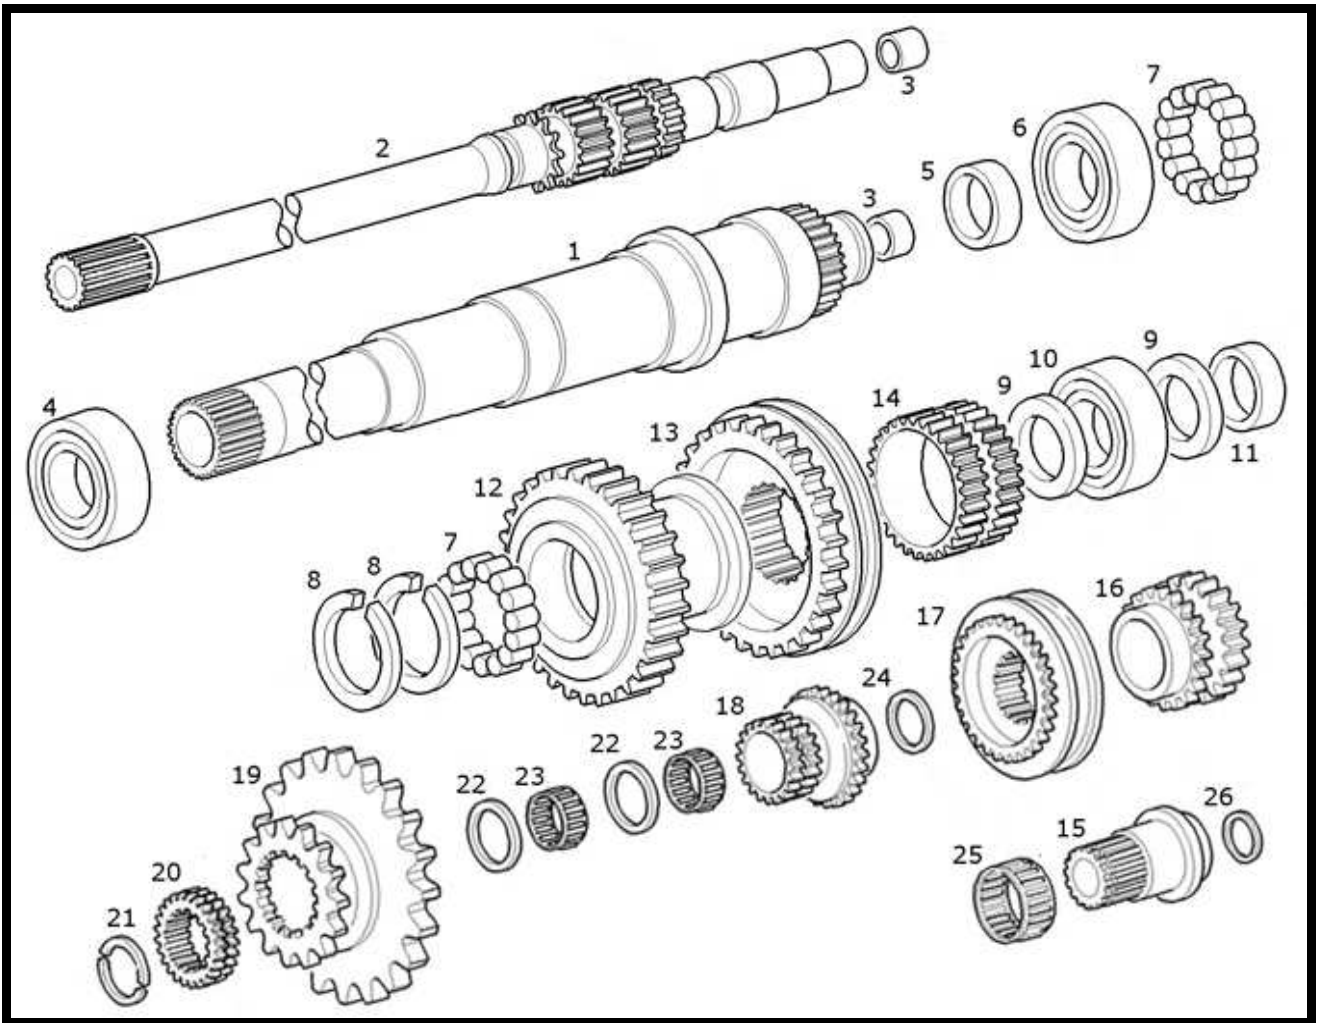

NEW HOLLAND TRACTOR PARTS CATALOG

TRANSMISSION REVERSER SHAFT and MAIN GEARS

. TRANSMISSION REVERSER SHAFT and MAIN GEARS

Key	Ozgur No	Part No	Sub.No	Description	Tractor Models
1	OT42795	5167151		Shaft,12X12 Trans.	T5030,T5040,T5050,T5060,TL70,TL70A,TL80,TL80A,TL90,TL90A,Ford:4635,4835,5635,6635,7635, Fiat:L60,L65,L75,L85,L95
2	OT42796	87368284		Shaft,20X12 Trans.	T5030,T5040,T5050,T5060
3	OT42797	4950081	82824334	Bushing	T5030,T5040,T5050,T5060,TL70,TL70A,TL80,TL80A,TL90,TL90A,Ford:4635,4835,5635,6635,7635, Fiat:L60,L65,L75,L85,L95
4	OT42798	24905130	89829934	Bearing	
5	OT42799	5164500		Seal,50x90x10	
6	OT42800	26794660		Bearing, 50x90x20	
7	OT42801	5137225		Needle bearing	
8	OT42802	5137224		Washer	
9	OT42803	5143461		Washer	
10	OT42804	47134157		Bearing, 40x68x15	
11	OT42805	84226406		Seal,25x31x7	
12	OT42806	5164583		Driven gear	T5030,T5040,T5050,T5060,T5070 ,TD4020F,TD4030F,TD4040F,TD5010,TD5020,TD5030,TD5040,TD5050,TD55D,TD60/D,TD65B/D/F,TD70/D,TD75D/F,TD80/D,TD85D/F,TD90/D,TD95/D,TL70,TL70A,TL80,TL80A,TL90,TL90A,TL100,TL10A,Ford:4030,4230,4430,4630,4635,4835,5635Fiat:55-6S,60-66S,70-66S,80-66S,L60,L65,L75,L85,L95
13	OT42807	5186629	5143850	Synchronizer, forward/reverse	
14	OT42808	5143460		Sleeve	
15	OT42809	5160664		Driven gear	
16	OT42810	5186638		Synchronizer	
17	OT42811	5175962		Sleeve	
18	OT42719	5175967		Gear	
19	OT42813	5175960		Sleeve	
20	OT42735	5175959		Half-Ring	
21	OT42815	5160929		O-ring	T5030,T5040,T5050,T5060,TD4020F,TD4030F,TD4040F,TD5010,TD5020,TD5030,TD5040,TD60D,TD65F,TD70D,TD75F,TD80D,TD85F,TD90D,TD95D TL70,TL70A,TL80,TL80A,TL90,TL90A,TL100,TL100A 20x12 TRANSMISSION CREEPER AND REVERSER MAIN GEARS
22	OT42815	5160929		O-ring	
23	OT42817	5160928		Bearing, 48x53x17	
24	OT42818	5182075		Washer	
25	OT42819	5149885		Bearing, 75x81x27	
25	OT42820	5160672		Shim,2.70 mm	
25	OT42821	5160674		Shim,3.10 mm	
25	OT42822	5162094		Shim,3.50 mm