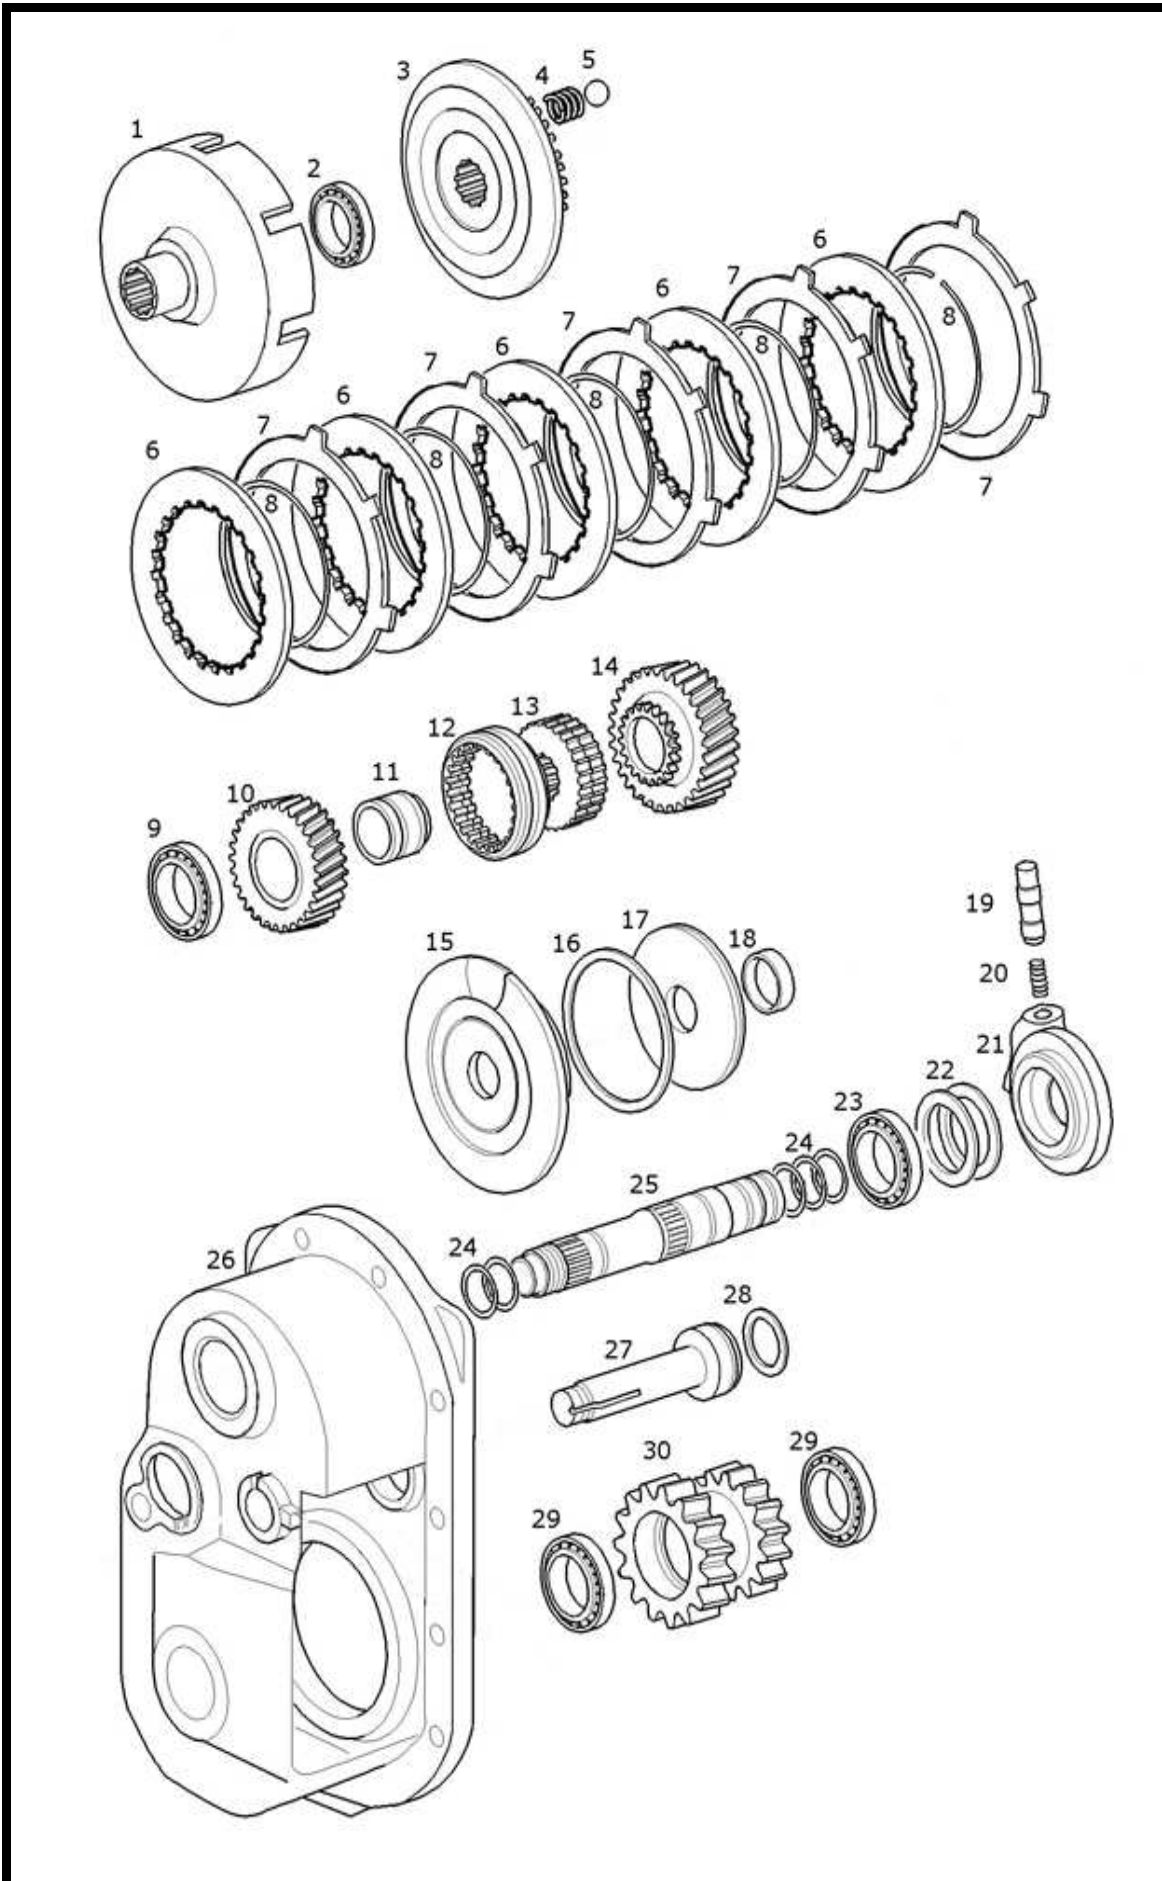

NEW HOLLAND TRACTOR PARTS CATALOG

POWER TAKE-OFF(PTO),CLUTCH

POWER TAKE-OFF(PTO), CLUTCH

Key	Ozgur No	Part No	Sub.No	Description	Tractor Models
1	OT44416	133100270224	47111978	Housing	T7510,T7520,T7530,T7540,T7550,TVT135 ,TVT145,TVT155,TVT170,TVT190,TVT195
2	OT44417	190003310118	47109060	Bearing	
3	OT44418	133100270223	47111989	Housing	
4	OT44419	133100270088	47106279	Spring	
5	OT44420	190003330004	47107981	Ball,14 mm	
6	OT44421	192310290043	47335319	Driven plate	
7	OT44422	133100270234	47111992	Drive plate	
8	OT44423	133100270093	47108609	Spring	
9	OT44424	190003326121	47109062	Bearing	
10	OT44425	133100270179	47111032	Gear,31T	
11	OT44426	133100270029	47106273	Bushing	
12	OT44414	133100270141	47106284	Sleeve	
13	OT44415	1292220178	47106005	Synchro body	
14	OT44429	133100270147	47106285	Gear,35T	
15	OT44430	133100270226		Barrel	
16	OT44431	190003121054	47106266	O-Ring	
17	OT44431	133100270182	47106266	Piston	
18	OT44433	133100270011	47106267	Spacer	
19	OT44434	133000270265	47108603	Piston	
20	OT44435	133000270112	47106232	Spring	
21	OT44436	133000270264	47108602	Cover assy.	
22	OT44437	1397290076	47108453	Shim,0,10 mm	
22	OT44438	1397290078	47108455	Shim,0,40 mm	
23	OT44412	190003326022	47109135	Bearing	
24	OT44440	133000270266	47108820	Ring,piston	
25	OT44441	133100270231	47109689	Shaft	
26	OT44442	133100270118	47108613	Housing	
27	OT44443	133100270014	47106268	Shaft	
28	OT44444	1609050039	47109386	Gasket	
29	OT44397	190003326118	83953105	Bearing	
30	OT44446	133100270180	47111093	Gear,29/30T