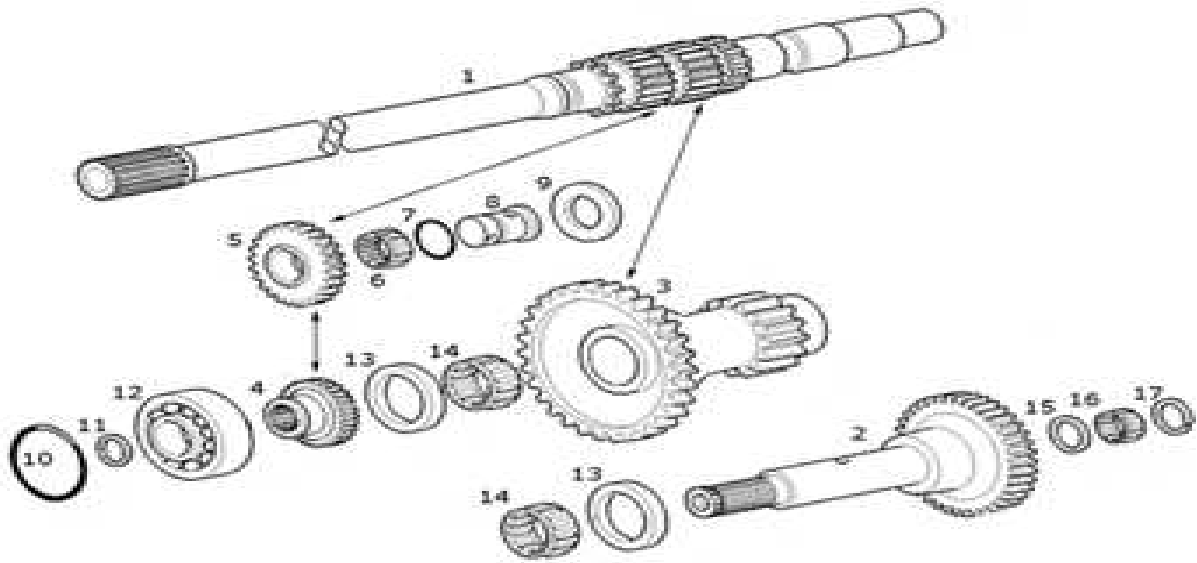

NEW HOLLAND TRACTOR PARTS CATALOG

20x12,TRANSMISSION CREEPER and REVERSER DRIVEN GEARS

20x12,TRANSMISSION CREEPER and REVERSER DRIVEN GEARS

ö

Key	Ozgur No	Part No	Sub.No	Description	Tractor Models
1	OT42796	87368284		Shaft	T5030,T5040,T5050,T5060 20x12,TRANSMISSION,CREEPER and REVERSER DRIVEN GEARS
2	OT42755	5175970		Shaft	
3	OT42756	5175974		Gear	
4	OT42757	5175972		Gear	
5	OT42758	5175975		Gear	
6	OT42744	5117559		Bearing, 32x38x26	
7	OT42760	14457980		O-ring	
8	OT42761	5161821	87736049	Pin	
9	OT42762	87736051		Washer	
10	OT42763	14461080		O-ring	
11	OT42764	11067876		Snap ring	
12	OT42765	28996320	79030219	Bearing, 40x80x18	
13	OT42766	5175973		Washer	
14	OT42731	5109747		Bearing, 42x47x27	
15	OT42768	5141500		Ring	
16	OT42769	5107311		Bearing, 28x35x27	
17	OT42770	5116573		Washer