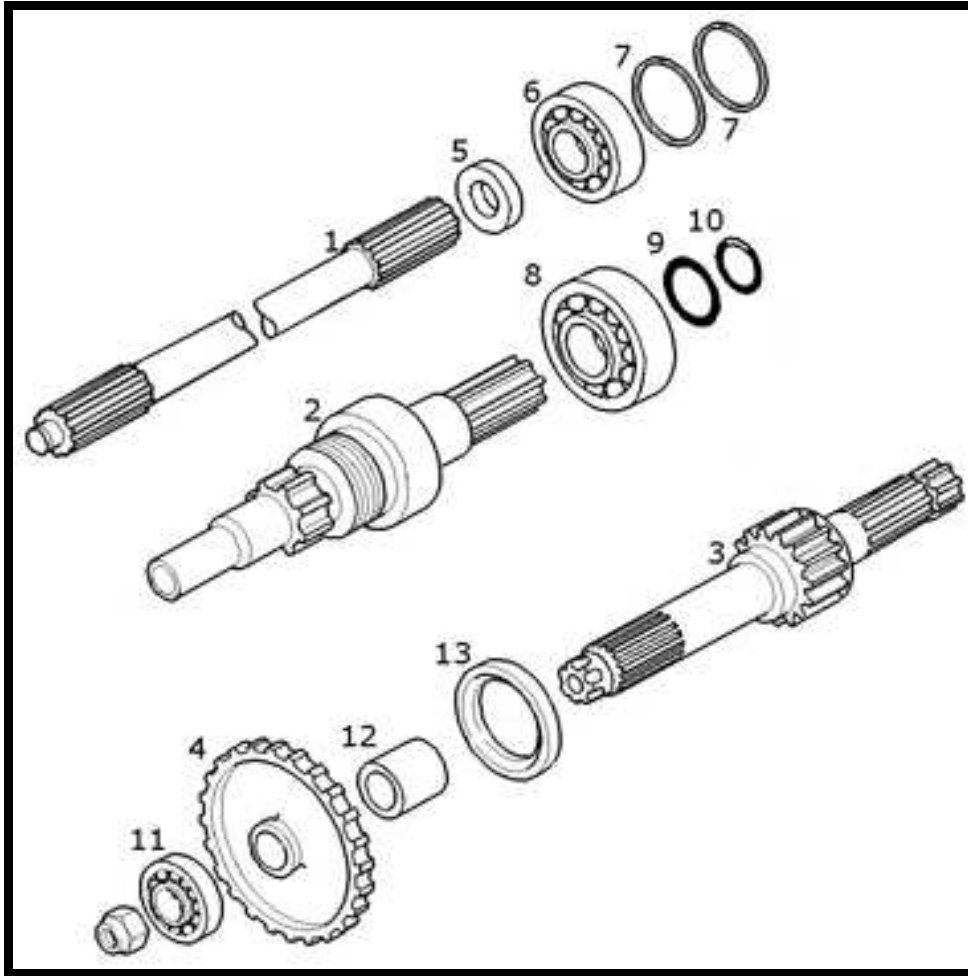

POWER TAKE-OFF (PTO), HYDRAULIC 540 RPM

POWER TAKE-OFF , HYDRAULIC 540 RPM

Key	Ozgur No	Part No	Sub.No	Description	Tractor Models
1	OT44112	5176739		Shaft,	T5030,T5040,T5050,T5060,T5070,TL70,TL70A, TL80,TL80A,TL90,TL90A,TL100,TL100A
2	OT44113	5174261		Shaft,540 RPM	
3	OT44114	5171405		Shaft	
4	OZ48810	5109725		Driven gear	
5	OT44115	4996869		Washer	
6	OT44116	28995900		Bearing,45x100x25	
7	OT44117	5175996	5156249	Snap ring	T5030,T5040,T5050,T5060,TL70,TL70A, TL80,TL80A,TL90,TL90A,TL100,TL100A
8	OT44118	20973340	79004272	Bearing,55x100x21	
9	OT44119	14455080	86523082	O-Ring	
10	OT44120	14454680	70927127	O-Ring	
11	OT44016	20045200		Bearing,35x80x21	
12	OT44122	5167815		Spacer	
13	OT44123	5165976		Seal