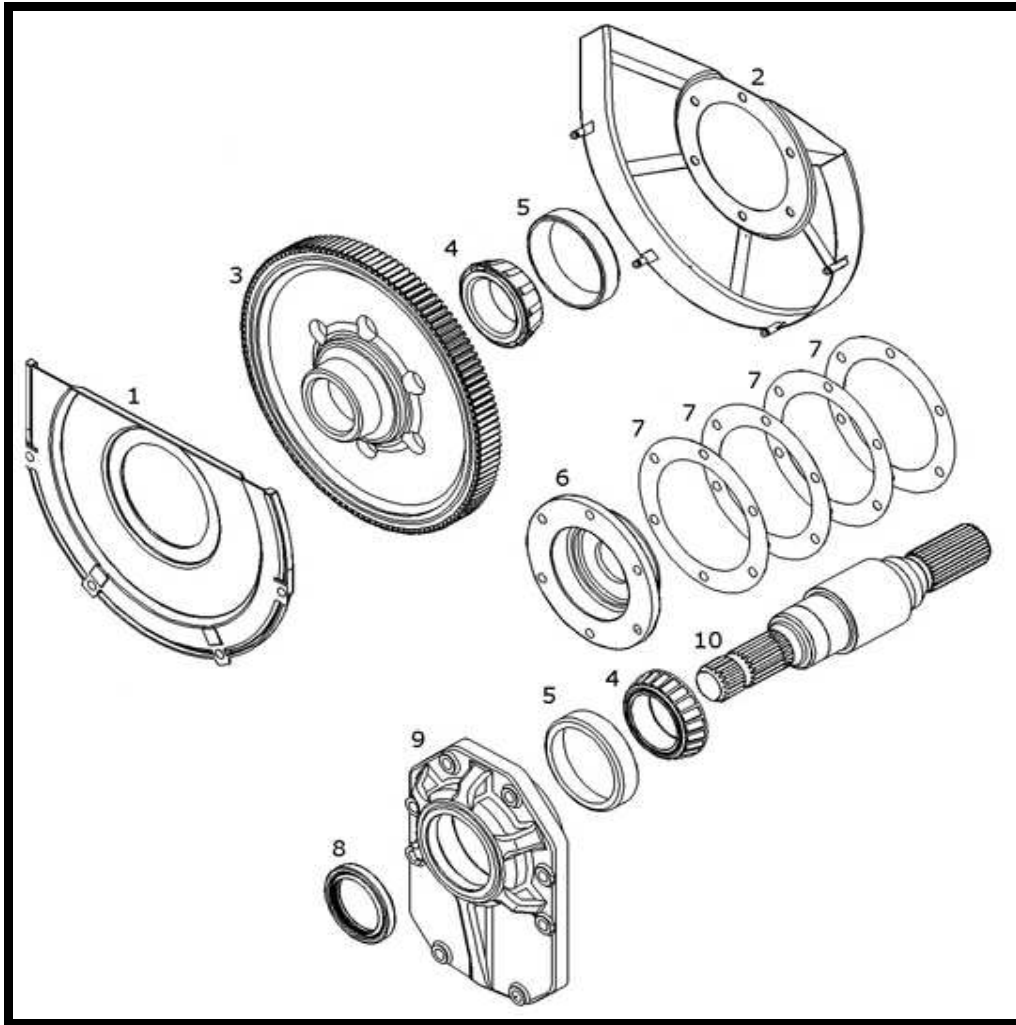

POWER TAKE-OFF(PTO),OUTPUT SHAFT,SINGLE SPEED

POWER TAKE-OFF(PTO), OUTPUT SHAFT,SINGLE SPEED

Key	Ozгур No	Part No	Sub.No	Description	Tractor Models
1	OT44489	225810A1	87773585	Cover	T8.275,T8.300,T8.330,T8.360,T8.390, T8010,T8020,T8030,T8040,T8050, TG210,TG230,TG.255,TG285
2	OT44537	446759A1	87775755	Shield	
3	OT44538	444800A2	87775737	Driven gear,121T	
4	OT44539	446268A1	87775753	Bearing cone	
5	OT44540	446269A1	87775754	Bearing cup	
6	OT44541	444803A2	87775739	Cage	
7	OT44542	445991A1	87775610	Shim	
8	OT44543	225820A1	87773586	Seal	
9	OT44544	444801A1	87775738	Cover	
10	OT44545	444798A2	87775740	Shaft,45 mm