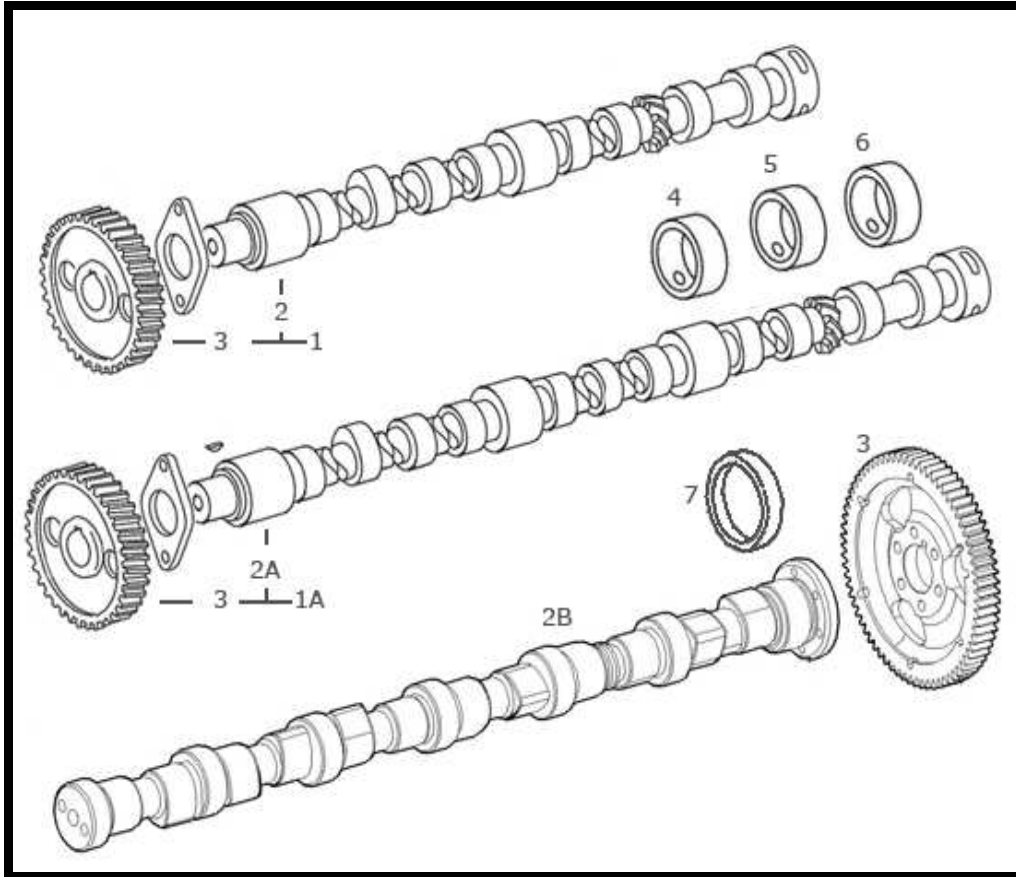

NEW HOLLAND TRACTOR PARTS CATALOG

CAMSHAFT

Key	Ozgur No	Part No	Sub.No	Description	Tractor Models
1	OZ40976	9976570		Camshaft,with Gear	T3010,TCE40
1	OZ40977	9975853		Camshaft,with Gear	T3020,T3030,T3040,TCE45,TCE50
1	OZ48214	4824215	82982170, 4784946	Camshaft,with Gear	TD55D, TD60,TD60D,TD65B,TD65D,TD70, TD70D,,TK65F,TK65V,,TK75F,TK75M,TK75V,TK76,T K76M,TK85,TK85M,TK95M,TN55D,TN55S,TN55V,TN 60A,TN60DA,TN60SA,TN65,TN65D,TN65S,TN70A,T N70D,TN70DA,TN70S,TN70SA,TN75,TN75D,TN75DA ,TN75S,TN75SA
1	OZ40979	500357482		Camshaft,with Gear	TN55V,TN60VA,TN65N,TN65V,TN70NA, TN70VA,TN75N,TN75NA,TN75V,TN75VA
1A	OZ48211	4824218	4784948, 98425868	Camshaft,with Gear	TD75D,TD80,TK80A,TD80D,TK80MA,TD85D, TD90,TD95D,TK76,TK76M,TK80A,TK80MA, TK85,TK85M,TK90A,TK90MA,TK95M,TK95MA, TK100A,TL70,TL80,TL90,TL100,TN65F,TN70F,TN75F ,TN75FA,TN80F,TN90F
1A	OZ40981	504054649		Camshaft,with Gear	TN95NA,TN95VA
2A	OZ40982	504272271		Camshaft,w/o Gear	T4020,T4020V,T4030,T4030F,T4030N,T4030V,T404 0F,T4040N,T4040V, TD4020F,TD4030F, TD4040F,TD5010,TD5020,TD5030,TK4020F, TK4020V,TK4030,TK4030F,TK4030V,TK4040, TK4040M
2A	OZ40983	2856170		Camshaft,w/o Gear	T4040, T4050,T4050F,T4050N,T4050V,T5030, T5040,T5050, T5060,T5070, TD5040,TD5050, TK4050,TK4050M,TK4060
2A	OZ40984	2855099	2855100	Camshaft,w/o Gear	T6010
2A	OZ40985	2855690		Camshaft,w/o Gear	T6020
2A	OZ40986	2855487	2855489	Camshaft,w/o Gear	T6040,T6060
2A	OZ40987	83999236	E9NN6250AA	Camshaft,w/o Gear	TS80,TS90,TS100,TS110
2B	OZ40988	2855612		Camshaft,w/o Gear	T6030,T6050,T6070
2B	OZ40989	2854604	2854605, 504080211	Camshaft,w/o Gear	T6030(POWER),T6050(POWER),T6070,T6080, T6090,T7030,T7040,T7050,T7060,T7070