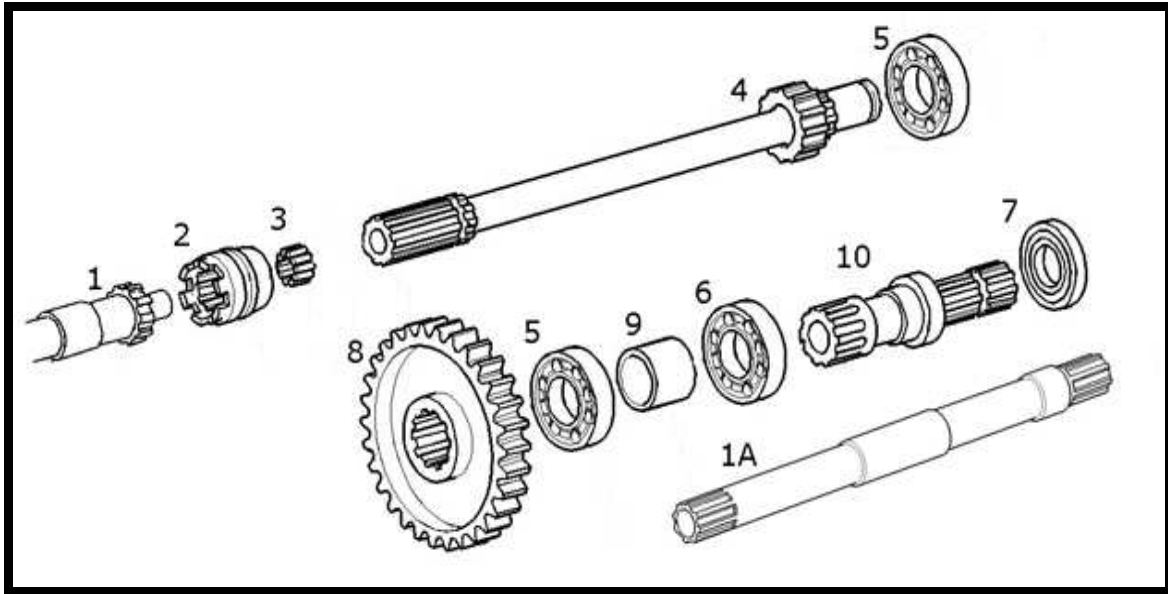

NEW HOLLAND TRACTOR PARTS CATALOG

POWER TAKE-OFF(PTO),540 RPM

POWER TAKE-OFF(PTO), 540 RPM

Key	Ozgun No	Part No	Sub.No	Description	Tractor Models
1	OT44104	5189504			T5030,T5040,T5050,T5060,T70,T70A,T80,T80A,T90,T90A
1A	OT44595	5183316	5176740		T5030,T5040,T5050,T5060,T70,T70A,T80,T80A,T90,T90A (VAR007,VAR727,VAR729),TL100,TL100A
1A	OT44631	47123580			TL90,TL100,(VAR.039)
2	OT44632	5167983	5109812	Sleeve	T5030,T5040,T5050,T5060,T70,T70A,T80,T80A,T90,T90A
3	OT44038	5103238		Bearing	
4	OZ44550	47132984	5109724	Shaft,540,BSN 1306369	TL70,TL80,TL90
4	OT44105	47132989	47127605	Shaft,540,ASN 1306369	T70,T70A,T80,T80A,T90,T90A
5	OT44107	20943310	81808853	Bearing,40x90x23	T5030,T5040,T5050,T5060,T70,T70A,T80,T80A,T90,T90A
6	OT44110	20915780	81878507	Bearing,40x80x18	
7	OZ44553	5111518		Seal,50x80x10	
8	OZ48810	5109725		Driven gear	
9	OT44111	5109727		Spacer	
10	OZ48814	5109726		Shaft