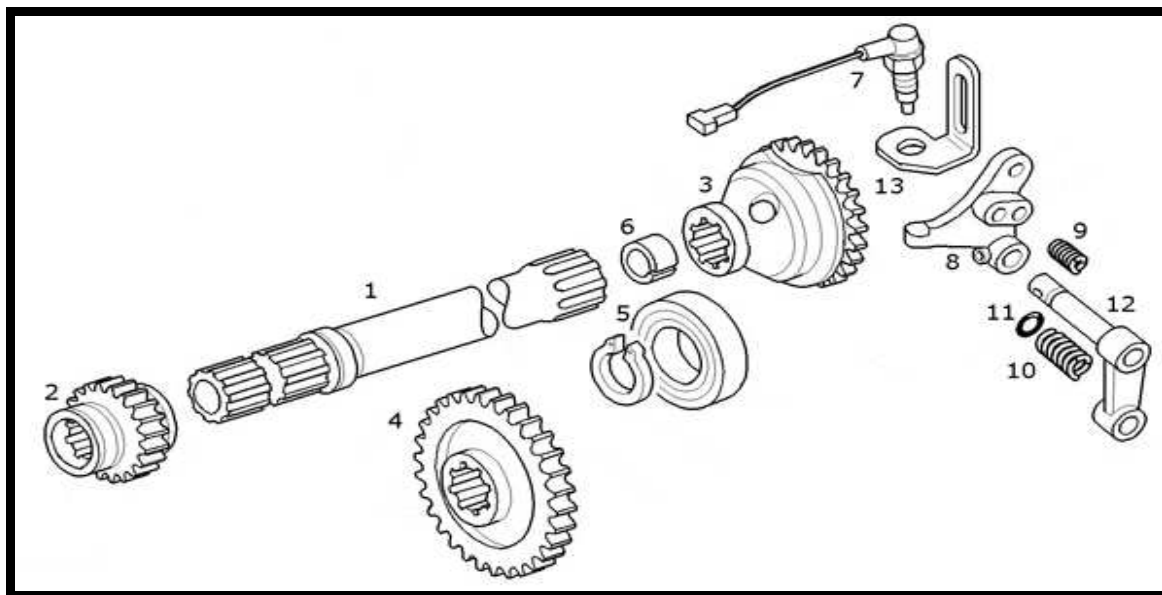

NEW HOLLAND TRACTOR PARTS CATALOG

**SYNCHRO MESH POWER TAKE-OFF (PTO) ,
VAR.815,VAR.817,VAR.847**

**SYNCHRO MESH POWER TAKE-OFF (PTO) ,
VAR.815,VAR.817,VAR.847**

Key	Ozgur No	Part No	Sub.No	Description	Tractor Models
1	OT44779	5166835	5153179	Shaft	TM115,TM120,TM125,TM130, TM135,TM140,TM155
2	OT44780	5153151		Gear	
3	OT44781	5165074	5153150	Hub	
4	OT44782	5164890		Driving gear	
4	OT44783	5146032		Driving gear.VAR.847	TM115,TM120,TM125,TM130,TM140
5	OT44300	26794660		Bearing,50x90x20	TM115,TM120,TM125,TM130, TM135,TM140,TM155
6	OT44299	5107725		Bushing	
7	OT44786	82014329		Switch	
8	OT44787	5155339		Lever	
9	OT44788	4994342		Spring	
10	OT44789	5139088		Spring	
11	OT44790	14456981		O-Ring	
12	OT44791	5153153		Lever	
13	OT44792	5155349		Bracket