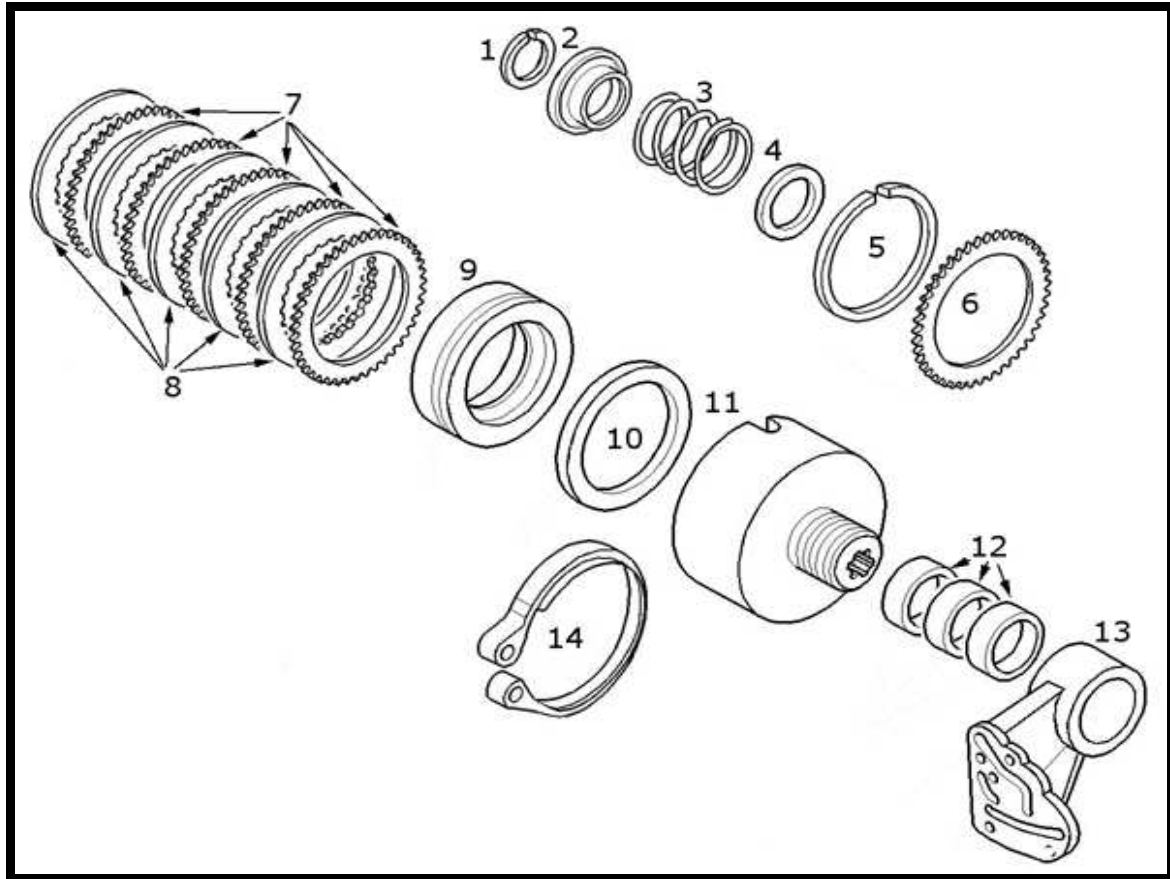

**POWER TAKE-OFF – W/CAB OR PLATFORM**

**POWER TAKE-OFF , W/CAB OR PLATFORM**

Key	Ozгур No	Part No	Sub.No	Description	Tractor Models
1	OT44991	PBB77517A	81808602	Snap ring	TS90,TS100,TS110,TS115,TV140
2	OZ24863	C3NN7D211A	81804877	Seat	
3	OT44994	D7NNC732A	83935173	Spring	
4	OZ44995	83416992	373227S	O-Ring	
5	OT44992	9823829		Snap ring	
6	OT44993	9824099	83931447	Driving plate	
7	OZ24803	PBB77573A	81808607	Plate	
8	OZ28507	81822308	81870755	Plate	
9	OT44996	F1NNN786AA	81876155	Piston	
10	OZ24808	C0NN7A548A	87712927	Seal	
11	OT45026	E9NNN707AA	83999544	Housing	
12	OT44997	81809513		Seal	
13	OT45028	E9NNN776AD	82851090	Support	
14	OT44777	83956644	47124034	Brake band	