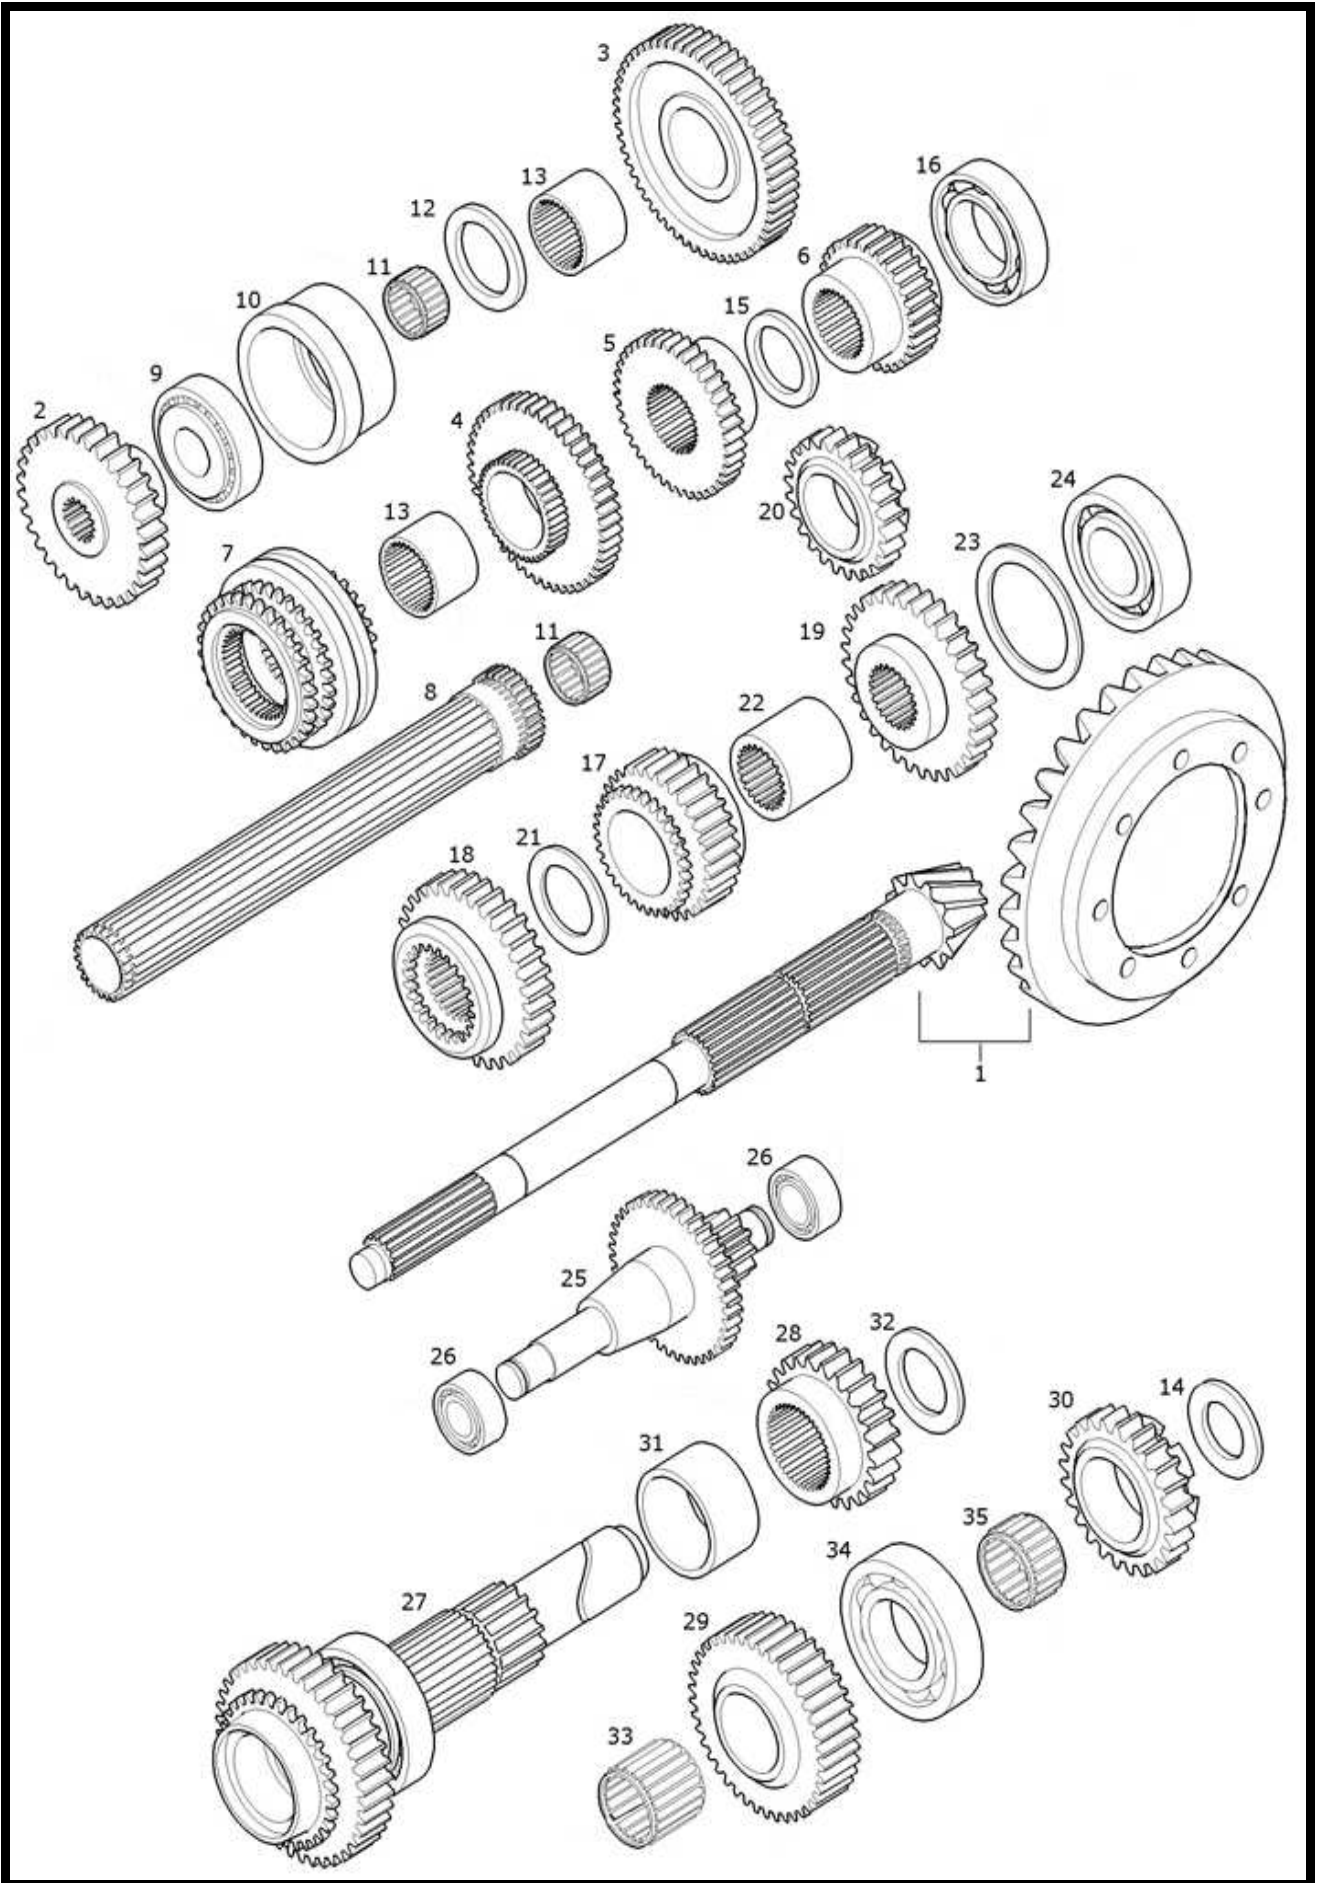

NEW HOLLAND TRACTOR PARTS CATALOG

TRANSMISSION DRIVEN SHAFT AND GEARS

**TRANSMISSION DRIVEN SHAFT AND GEARS**

Key	Ozgur No	Part No	Sub.No	Description	Tractor Models
1	OT42612	9977755	9976656	Bevel gear,9/44	T3010,T3020,T3030,T3040, TCE40,TCE45,TCE50,TCE55
2	OT42613	9977143	9976233	Gear,4WD	
3	OT42614	9976001		Gear,1st speed	
4	OT42615	9976592	9975999	Gear,2nd speed	
5	OT42616	9976591	9975998	Gear,3rd speed	
6	OT42617	9976589	9975996	Gear,4th speed	
7	OT42618	9976133		Synchronizer	
8	OT42619	9976593	9976006	Shaft	
9	OT42620	9975171		Bearing	
10	OT42621	9976019		Cover	
11	OT42622	9975157		Bearing	
12	OT42623	9976216		Washer	
13	OT42624	9976018		Bearing	
14	OT42625	9976065		Washer	
15	OT42626	9977757		Shim	
16	OT42627	9976733		Bearing	
17	OT42628	9975992		Gear,L/Creeper	
17	OT42629	9976595	9977350	Gear,W/Creeper	
18	OT42630	9975995		Gear	
19	OT42631	9976615		Gear,PTO synchro	
20	OT42632	9976125		Gear,PTO synchro	
21	OT42589	9976064		Washer	
22	OT42634	9976017		Bushing	
23	OT42635	9976068		Shim,1.50 mm	
23	OT42636	9976070		Shim,1.10 mm	
23	OT42637	9976073		Shim,0.50 mm	
24	OT42638	9975046		Bearing	
25	OT42639	9976224		Gear	
26	OT42640	9976059		Bearing	
27	OT42641	9975997		Shaft, 4th speed	
28	OT42642	9975994		Gear	
29	OT42643	9976588	9975993	Gear	
30	OT42632	9976125		Gear,PTO synchro	
31	OT42645	9976032		Spacer	
32	OT42646	9975374		Washer	
33	OT42647	9976350		Bearing	
34	OT42648	9975040		Bearing	
35	OT42649	9976349		Bearing	