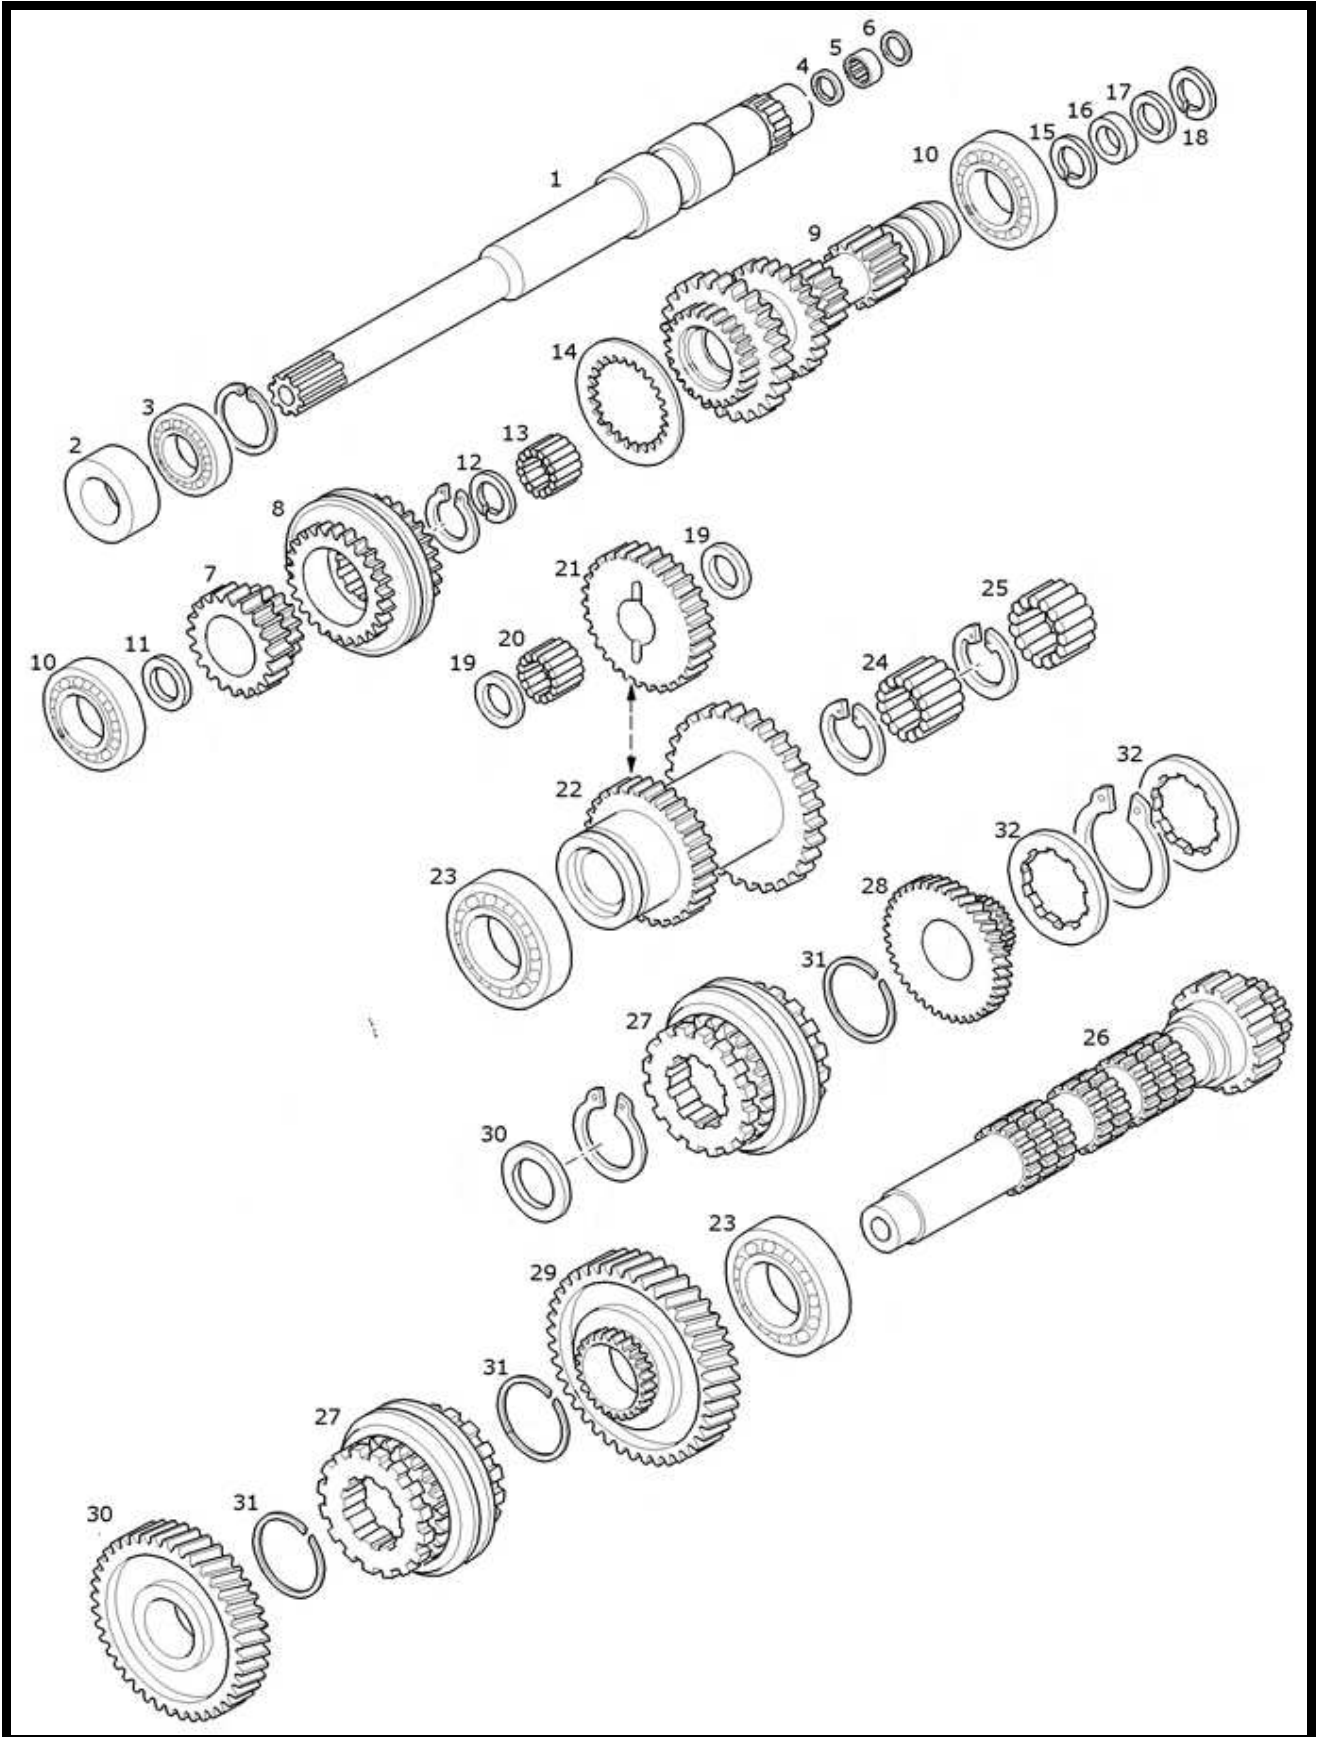

NEW HOLLAND TRACTOR PARTS CATALOG

TRANSMISSION GEARS TD4020

TRANSMISSION GEARS TD4020

Key	Ozgur No	Part No	Sub.No	Description	Tractor Models
1	OT42650	5177056		Main shaft assy.	T4020,T4020V,T4030,T4030F, T4030N,T4030V,T4040,T4040F, T4040N,T4040V,T4050,T4050F, T4050N,T4050V,TN55,TN55D, TN55S,TN55V,TN60A,TN60DA, TN60SA,TN60VA,TN65,TN65D, TN65F,TN65S,TN65V,TN70, TN70A,TN70D,TN70DA,TN70F, TN70NA,TN70S,TN70SA,TN70VA, TN75,TN75A,TN75D,TN75DA, TN75F,TN75FA,TN75N,TN75NA, TN75S,TN75SA,TN75V,TN75VA, TN80F,TN85A,TN85DA,TN75FA, TN85SA,TN90F,TN95A,TN95DA, TN95F,TN95FA,TN95NA,TN95VA
2	OT42651	87342469	5105948	Seal	
3	OT42652	5168186	28042490	Bearing	
4	OT42672	5179747	4985295	Seal	
5	OT42654	5181211		Bearing	
6	OT42673	5181057		Washer	
7	OT42656	5176906		Gear,reverse	
8	OT42657	47125032	5176893	Synchronizer,D=82	
9	OT42658	5176935		Shaft	
10	OT42679	5168187		Bearing	
11	OT42660	5168189		Washer	
12	OT42815	5160929		O-ring	
13	OT42662	5168192		Bearing,45x53x20	
14	OT42663	5172078		Shim,0,50 mm thk.	
14	OT42664	5179357		Shim,0,75 mm thk.	
14	OT42665	5172079		Shim,1,00 mm thk.	
14	OT42666	5179358		Shim,1,25 mm thk.	
14	OT42667	5172080		Shim,1,50 mm thk.	
14	OT42668	5179359		Shim,1,75 mm thk.	
14	OT42669	5172081		Shim,2,00 mm thk.	
14	OT42670	5179360		Shim,2,25 mm thk.	
15	OT42671	5175983		Sealing	
16	OT42672	5179747		Seal,25x31x7	
17	OT42673	5181057		Washer	
18	OT42674	5180152		Washer	
19	OT42675	5176895		Washer	
20	OT42676	5176908		Bearing,22x28x17	
21	OT42677	5176919		Gear,reverse	
22	OT42678	87563300		Driven gear,rev./4th gear	
23	OT42679	5168187		Bearing,50x90x20	
24	OT42699	5168198		Bearing,25x33x20	
25	OT42700	5168196		Bearing,25x40x27	
26	OT42711	5175989		Main shaft	
27	OT42683	87603953		Synchronizer,1,2,3 speed	
28	OT42684	5172053		Gear,3rd gear	
29	OT42685	5176962		Gear,1sd gear	
30	OT42686	5172054		Gear,2nd gear	
31	OT42708	5168195		Washer	
32	OT42688	5177039		Washer