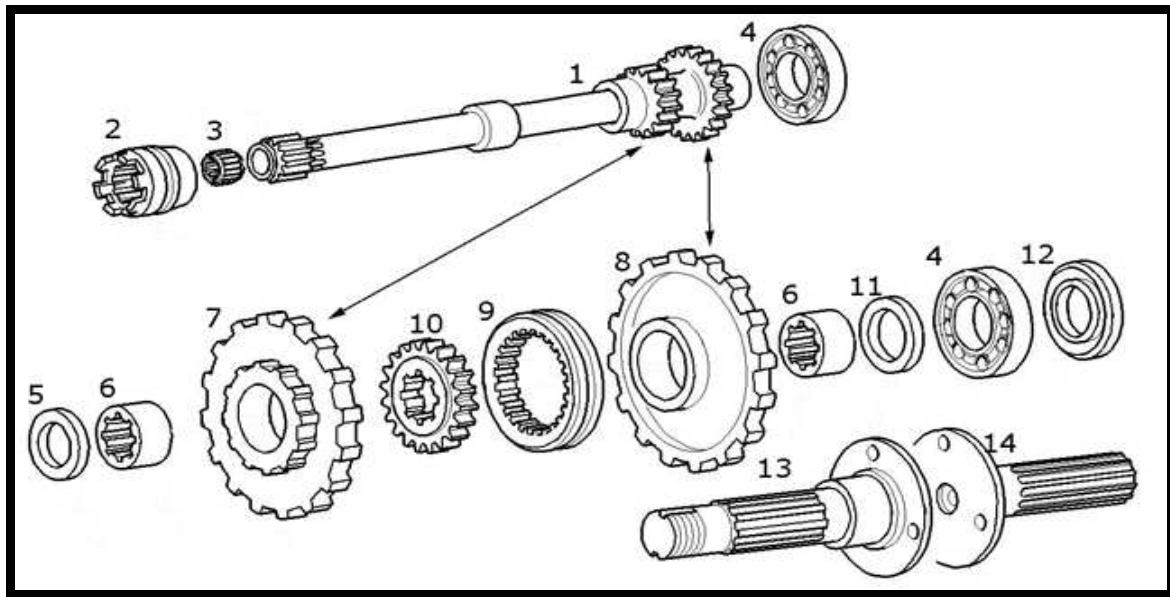

NEW HOLLAND TRACTOR PARTS CATALOG

POWER TAKE-OFF(PTO),540/1000 RPM

POWER TAKE-OFF(PTO), 540/1000 RPM

Key	Ozgun No	Part No	Sub.No	Description	Tractor Models
1	OT44567	87304430		Shaft,540/1000 rpm	TD55D,TD60/D,TD65B/D,TD70/D,TD75D, TD80/D,TD85D,TD90/D,TD95/D
2	OT44547	5167983	5109812	Sleeve	
3	OT44038	5103238		Bearing,15X21X16	
4	OT44107	20943310	81808853	Bearing,40x90x23	
5	OT44559	5122797		Washer	
6	OT44137	5101537	82982327	Bushing	
7	OT44561	5109733		Driven Gear,540 rpm	
8	OT44567	87304430		Driven Gear,1000 rpm	
9	OT44129	5129513		Sleeve	
10	OT44128	5129512		Sleeve	
11	OT44138	5109656		Washer	
12	OZ59454	5119203		Seal	
13	OT44566	5117501	5090212	Shaft	
14	OZ28521	5185602	5149243	Shaft,540rpm,z=6	
14	OZ59455	5185601	5149242	Shaft,1000rpm,z=21