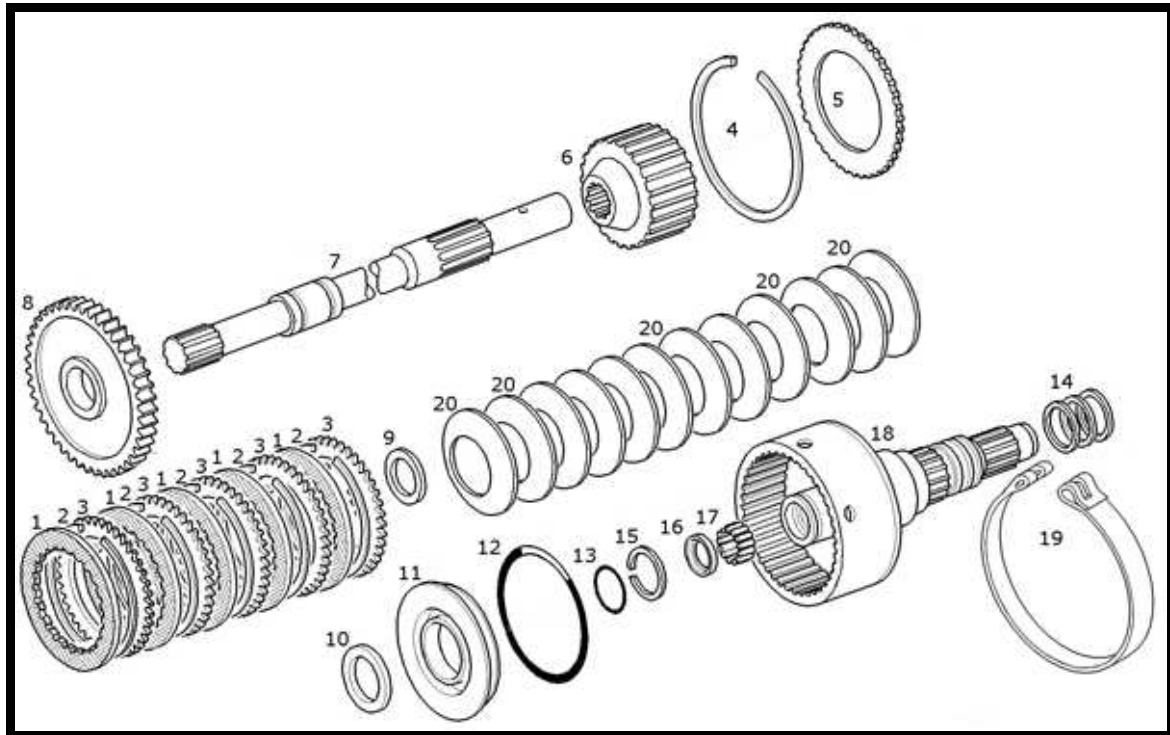

NEW HOLLAND TRACTOR PARTS CATALOG

**POWER TAKE-OFF (PTO),CLUTCH**

**POWER TAKE-OFF , CLUTCH**

Key	Ozgur No	Part No	Sub.No	Description	Tractor Models
1	OT44269	5163844		Driving plate	T6010,T6020,T6030,T6040,T6050,T6060,T6070, T6080,T6090,7.170,T7.185,T7.200,T7.210,T7.220,T7.235,T7. 250,T7.260,T7.270,,T7030,T7040,T7050,T7060,T7070,TM175 ,TM190
2	OT44343	5173294		Disc,thick 2.00 mm	
2	OT44270	5173295		Disc,thick 2.20 mm	T6010,T6020,T6030,T6040,T6050,T6060,T6070,T7.170, T7.185,T7.200,T7.210,T7.220,T7.235,T7.250,T7.260, T7.270,T7030,T7040,T7050,T7060,T7070,TM175,TM190,TN55 /D/S/V,TN60A/DA/NA/SA/VA,TN65/D/F/N/S/V, TN70/A/D/DA/N/NA/S/SA/VA,TN75/A/D/DA/F/FA/N/NA/S/SA/ V/VA,TN80A,TN85A/DA/FA/SA,TN95A/DA/F/FA/NA/VA,TN75FA ,TN85FA,TS90,TS100/A,TS110/A,TS115/A, TS125A,TS130A,TS135A,
3	OT44337	81864341	5173672	Spring	
4	OT44276	5162251	5143715	Circlip	
5	OT44348	5198772		Plate	T7.220,T7.235,T7.250,T7.260,T7.270,T7030 ,T7040,T7050,T7060,T7070,TM175,TM190
6	OT44345	5182704		Hub	
7	OT44354	5195188		Shaft	
8	OT44352	5195207		Gear	T7030,T7040,T7050,T7060,T7070,TM175,TM190
9	OT44280	5191304		Cup	
10	OT44281	5182696		Ring	T7.220,T7.235,T7.250,T7.260,T7.270,T7030 ,T7040,T7050,T7060,T7070,TM175,TM190
11	OT44339	5182697		Piston	
12	OT44338	5182703		O-ring	
13	OT44284	5162252		Gasket	
14	OT44285	5175983		O-ring	T6010,T6020,T6030,T6040,T6050,T6060,T6070, T6080,T6090,7.170,T7.185,T7.200,T7.210,T7.220,T7.235,T7. 250,T7.260,T7.270,,T7030,T7040,T7050,T7060,T7070,TM175 ,TM190
15	OT44286	5182717		Snap ring	
16	OT44287	5182702		Gasket	
17	OT44288	5138952	4980532	Bearing	
18	OT44330	5182713		Hub	T7.220,T7.235,T7.250,T7.260,T7.270,T7030 ,T7040,T7050,T7060,T7070,TM175,TM190
19	OT44291	87391136		Brake band	
20	OT44271	5168346		Spring	T6010,T6020,T6030,T6040,T6050,T6060,T6070, T6080,T6090,7.170,T7.185,T7.200,T7.210,T7.220,T7.235,T7. 250,T7.260,T7.270,,T7030,T7040,T7050,T7060,T7070,TM175 ,TM190