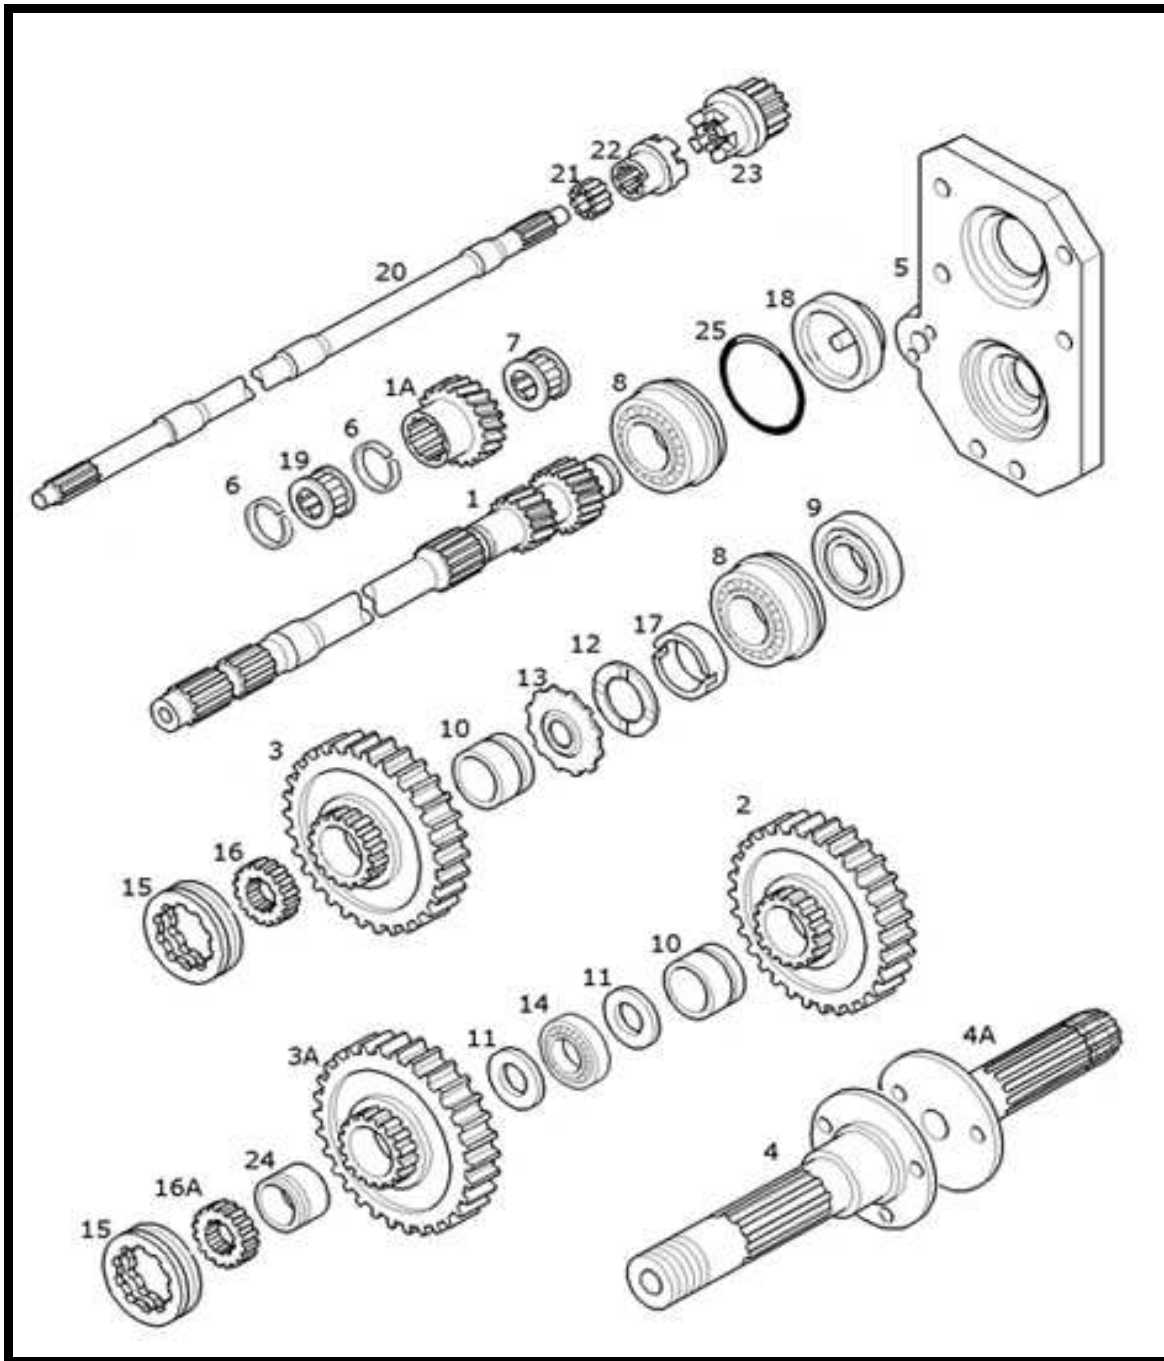

NEW HOLLAND TRACTOR PARTS CATALOG

POWER TAKE-OFF (PTO),540/540 RPM

POWER TAKE-OFF , 540/540E/1000 RPM

Key	Ozgur No	Part No	Sub.No	Description	Tractor Models
1	OT44017	47123684		Shaft-540/750rpm	T4020/V,T4030/N/T/V,T4040/F/N/V,T4050/F/N/V, TN60A/DA/NA/SA/VA,TN70A/DA/NA/SA/VA, TN75A/DA/NA/SA/VA,TN85A/DA/SA,TN95A/DA/NA/VA ŞTN75FA,TN85FA,TN95FA,(VAR.817)
1A	OT44060	47123685		Gear,1000 RPM	
2	OT44018	47123681		Gear,540 RPM	
3	OT44019	5168208		Gear,750 RPM	
3A	OT44043	47123683		Gear,1000 RPM	
4	OT44044	5173191		Shaft	
4A	OZ59455	5185601	5149242	Shaft,1000 RPM	
4A	OZ28521	5185602	5149243	Shaft,540 RPM	
5	OT44045	5187934	5173186	Cover	
6	OT44034	5173213		Loking ring	
7	OT44009	5173210		Bearing,43x58x22	
8	OT44010	5168238	77903160	Bearing,40x90x23	
9	OT44011	5124606		Gasketl, 50x65x8	
10	OT44026	5124668		Spacer	
11	OT44027	5168181		Washer	
12	OT44014	87341678	87302767	Washer	
13	OT44014	87302766	87341678	Disc	
14	OT44016	20045200		Bearing,35x80x21	
15	OT44031	5130551		Sleeve	
16	OT44032	5130550		Pinion	
16A	OT44031	5130551		Pinion	
17	OT44033	5124675		Washer,-C6082	
18	OT44058	47133662	5180609	Cover	
19	OT44035	5173212		Bearing,37x52x22	
20	OT44036	5177146		Shaft	
20	OT44037	5177718		Shaft	T4020,T4030,T4040,T4050,compact tractors, TN55D/S,TN60DA/SA,TN65D/S,TN70A/DA/NA/SA/VA,TN7 5D/DA/S/SA,TN85DA/SA,TN95DA,(VAR.817)
21	OT44038	5103238		Bearing,15x21x16	T4020/V,T4030/N/T/V,T4040/F/N/V,T4050/F/N/V, TN60A/DA/NA/SA/VA,TN70A/DA/NA/SA/VA, TN75A/DA/NA/SA/VA,TN85A/DA/SA,TN95A/DA/NA/VA,(V AR.817)TN75FA,TN85FA,TN95FA
22	OT44039	5172083		Coupling	
23	OT44040	5183818		Coupling	
24	OT44086	5173189		Bushing	
25	OT44087	14466080	87421147	Oring