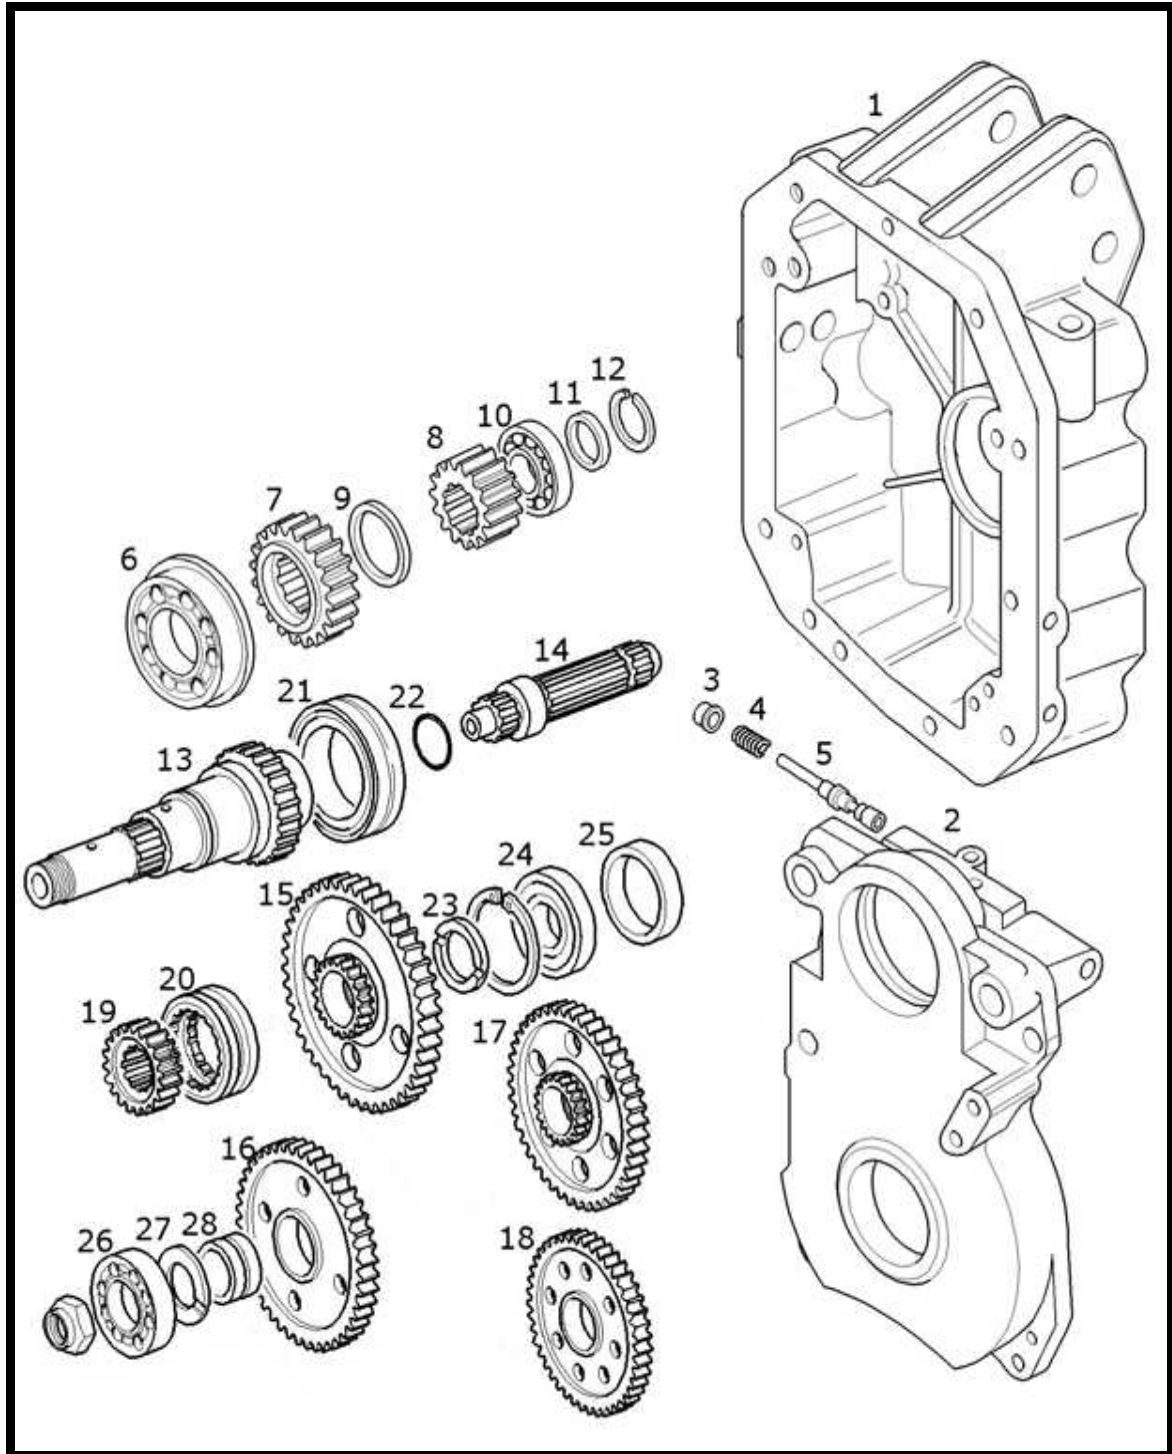

POWER TAKE-OFF (PTO),540/1000 RPM

POWER TAKE-OFF , 540/1000 RPM

Key	Ozgur No	Part No	Sub.No	Description	Tractor Models
1	OT44186	47131252		Housing	T6010,T6020,T6030,T6040,T6050,T6060, T6070,TS100A,TS110A,TS115A,TS125A, TS130A,TS135A
2	OT44187	47126420		Cover	
3	OT44188	47127951		Cup	
4	OT44189	47123788	5196029	Spring	
5	OT44190	47128616		Valve	
6	OT44191	5182640		Bearing	
7	OT44226	5193955		Gear	
8	OT44193	5193952		Gear	
9	OT44194	5192262		Washer	
10	OT44195	5151460	26797960	Bearing,35x72x17	
11	OT44196	5154308		Washer	
12	OT44197	5154307		Snap ring	
13	OT44232	47131254		Driven shaft,540/1000rpm	
14	OT44199	47130743		Shaft,540Rpm,Z=6	
15	OT44200	5192158		Gear,BSN Z8BD06088	T6010,T6020,T6030,T6040,T6050,T6060, T6070
16	OT44235	5192160		Gear,BSN Z8BD06088	
17	OT44201	87578122		Gear,ASN Z8BD06089,540 RPM	T6010,T6020,T6030,T6040,T6050,T6060, T6070
18	OT44237	87654259		Gear,ASN Z8BD06089,1000 RPM	
19	OT44208	5151488		Sleeve,BSN Z8BD06088	T6010,T6020,T6030,T6040,T6050,T6060, T6070,TS100A,TS110A,TS115A,TS125A, TS130A,TS135A
19	OT44239	87578128		Sleeve,ASN Z8BD06089, 1000 RPM	T6010,T6020,T6030,T6040,T6050,T6060, T6070
20	OT44128	5129513	87311694	Sleeve,BSN Z8BD06088	T6010,T6020,T6030,T6040,T6050,T6060, T6070,TS100A,TS110A,TS115A,TS125A, TS130A,TS135A
20	OT44206	87578126		Sleeve,ASN Z8BD06089, 1000 RPM	T6010,T6020,T6030,T6040,T6050,T6060, T6070
21	OT44242	47131063		Seal	T6010,T6020,T6030,T6040,T6050,T6060, T6070,TS100A,TS110A,TS115A,TS125A, TS130A,TS135A
22	OT44159	14459881	14459880	O-Ring	
23	OT44244	11075976	73143016	Snap ring	
24	OT44215	26794670		Bearing	
25	OT44246	5196487	79061256	Seal	
26	OT44107	20943310	81808853	Bearing,40x90x23	
27	OT44218	5192170		Washer	
28	OT44219	5192401		Bushing