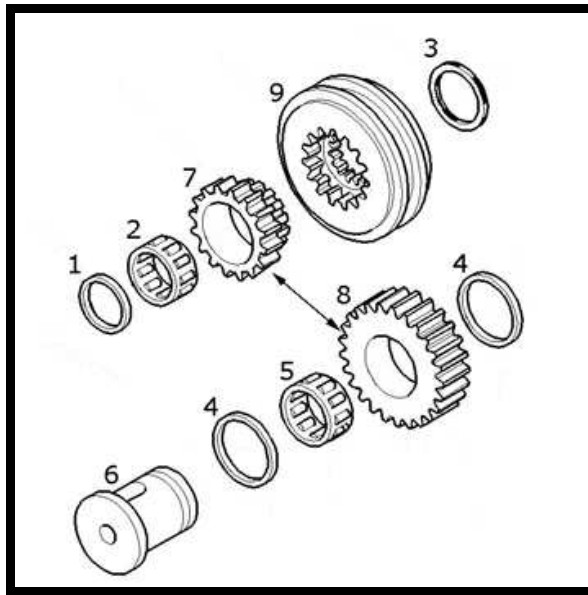

NEW HOLLAND TRACTOR PARTS CATALOG

REVERSER GEAR 16X16

REVERSER GEAR 16X16

Key	Ozгур No	Part No	Sub.No	Description	Tractor Models
1	OT42843	47126730		Washer	T6010,T6020,T6030,T6050,T6060,T6070 TS100A,TS110A,TS115A,TS125A,TS130A, TS135A
2	OT42889	81863566	F0NN7C239AA	Bearing	
3	OT42845	47126700		Snap ring	
4	OT42846	82012540	F0NN7C435AA	Washer	
5	OT42875	81863099	F0NN7N430BA	Bearing	
6	OT42848	82013692	F0NN7N322AA	Shaft	
7	OT42849	47126624		Driven gear	
8	OT42850	81863092	F0NN7142AB	Gear	
9	OT42930	47124378		Synchronizer