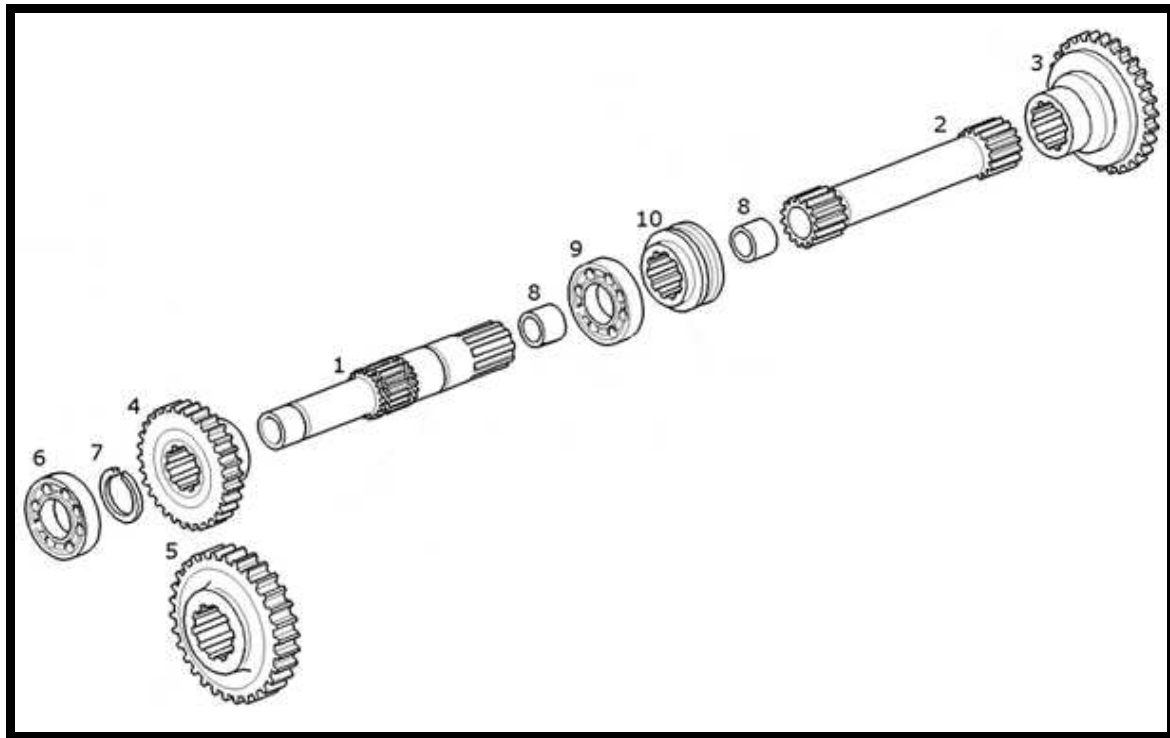

NEW HOLLAND TRACTOR PARTS CATALOG

POWER TAKE-OFF (PTO),VAR.802

POWER TAKE-OFF ,VAR.802

Key	Ozгур No	Part No	Sub.No	Description	Tractor Models
1	OT44292	47132560		Shaft	T6010,T6020,T6030,T6040,T6050 ,T6060,T6070,TS100A,TS110A ,TS115A,TS125A,TS130A,TS135A
2	OT44293	47127365	47127358	Driven shaft	
3	OT44294	5198546		Hub	
4	OT44295	47127357		Gear	
5	OT44296	5198800		Gear	
6	OT44297	37198		Bearing,45x85x19	
7	OT44298	11386774		Snap ring	
8	OT44299	5107725		Bushing	
9	OT44300	26794660		Bearing,40x90x20	
10	OT44301	5192211		Sleeve