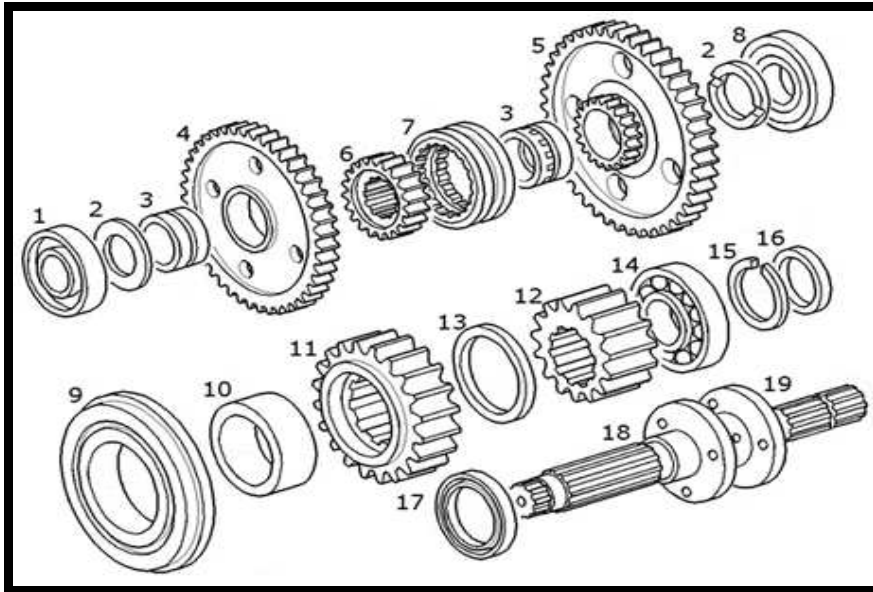

NEW HOLLAND TRACTOR PARTS CATALOG

POWER TAKE-OFF (PTO),540/1000 RPM

POWER TAKE-OFF , 540/1000 RPM

Key	Ozgur No	Part No	Sub.No	Description	Tractor Models
1	OT44107	20943310	81808853	Bearing,40x90x23	TM115,TM120,TM125,TM130,TM135, TM140,TM150,TM155,TM160
2	OT44794	5141235		Washer	
3	OT44325	5151437		Ring	
4	OT44796	5151293		Driven gear,540 rpm	TM115,TM125,TM135,TM150,TM165
5	OT44797	5151388		Driven gear,1000 rpm	TM115,TM120,TM125,TM130,TM135, TM140,TM150,TM155,TM160
5	OT44798	5162449		Driven gear,1000 rpm	
6	OT44208	5151488		Sleeve	
7	OT44128	5129513	87311694	Sleeve	
8	OT44801	20033750	5129135	Bearing,45x100x25	
9	OT44802	28996360		Bearing,60x110x22	
10	OT44803	5151456		Spacer	
11	OT44804	5151249		Driving gear,1000 rpm	
11	OT44805	5162450		Driving gear,1000 rpm	
12	OT44874	5151267		Driving gear,540 rpm	
13	OT44307	5151457		Washer	
14	OT44195	5151460		Bearing,35x72x17	
15	OT44197	5154307		Snap ring	
16	OT44196	5154308		Washer	
17	OZ59454	5112290		Seal	
18	OT44811	5151410	5151409	Shaft	
19	OZ59455	5185601		Shaft,1000 rpm,1-3/8",21T	
19	OZ28521	5185602	5149243	Shaft,540 rpm,1-3/8",6T