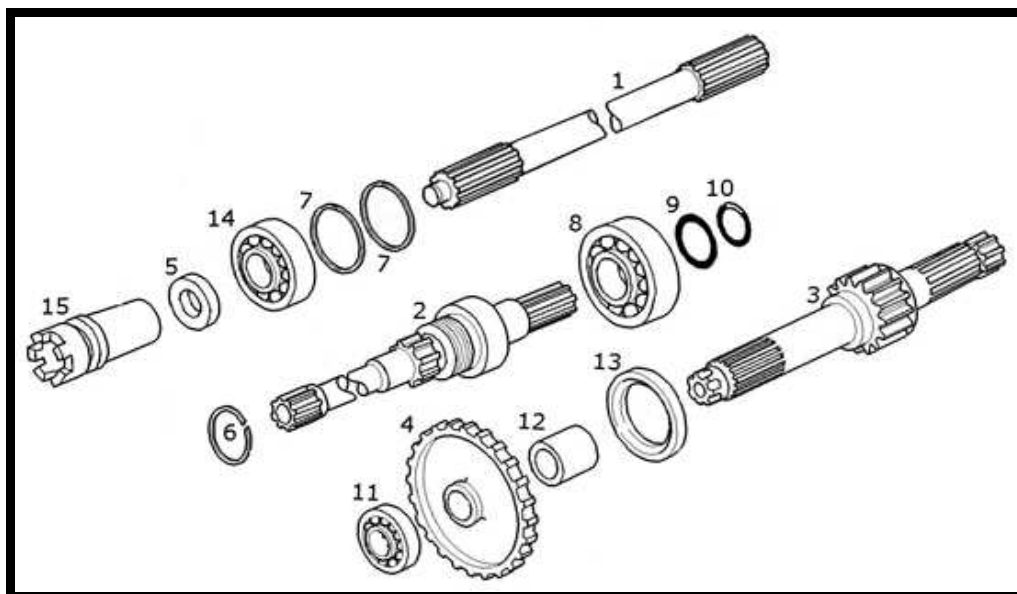

NEW HOLLAND TRACTOR PARTS CATALOG

POWER TAKE-OFF(PTO),540 RPM ,VAR.007,VAR727

POWER TAKE-OFF(PTO), 540 RPM ,VAR.007,VAR727

Key	Ozgur No	Part No	Sub.No	Description	Tractor Models
1	OT44112	5176739		Shaft,	T5030,T5040,T5050,T5060,T5070,TL70,TL70A,TL80,TL80A,TL90,TL90A,TL100,TL100A
2	OT44717	5176749		Shaft,540 RPM,VAR727	TL70,TL70A,TL80,TL80A,TL90,TL90A,TL100,TL100A
2	OT44113	5174261		Shaft,540 RPM,VAR007	
3	OT44114	5171405		Shaft	
4	OT48810	5109725		Driven gear	
5	OT44115	4996869		Washer	
6	OT44158	13398976		Snap ring	
7	OT44117	5175996	5156249	Snap ring	
8	OT44118	20973340	79004272	Bearing,55x100x21	T5030,T5040,T5050,T5060,TL70,TL70A,TL80,TL80A,TL90,TL90A,TL100,TL100A
9	OT44119	14455080	86523082	O-Ring	
10	OT44120	14454680	70927127	O-Ring	
11	OT44016	20045200		Bearing,35x80x21	
12	OT44122	5167815		Spacer	
13	OT44123	5165976		Seal	
14	OT44116	28995900		Bearing,45x100x25	
15	OT44156	5176745		Coupling,L=84MM