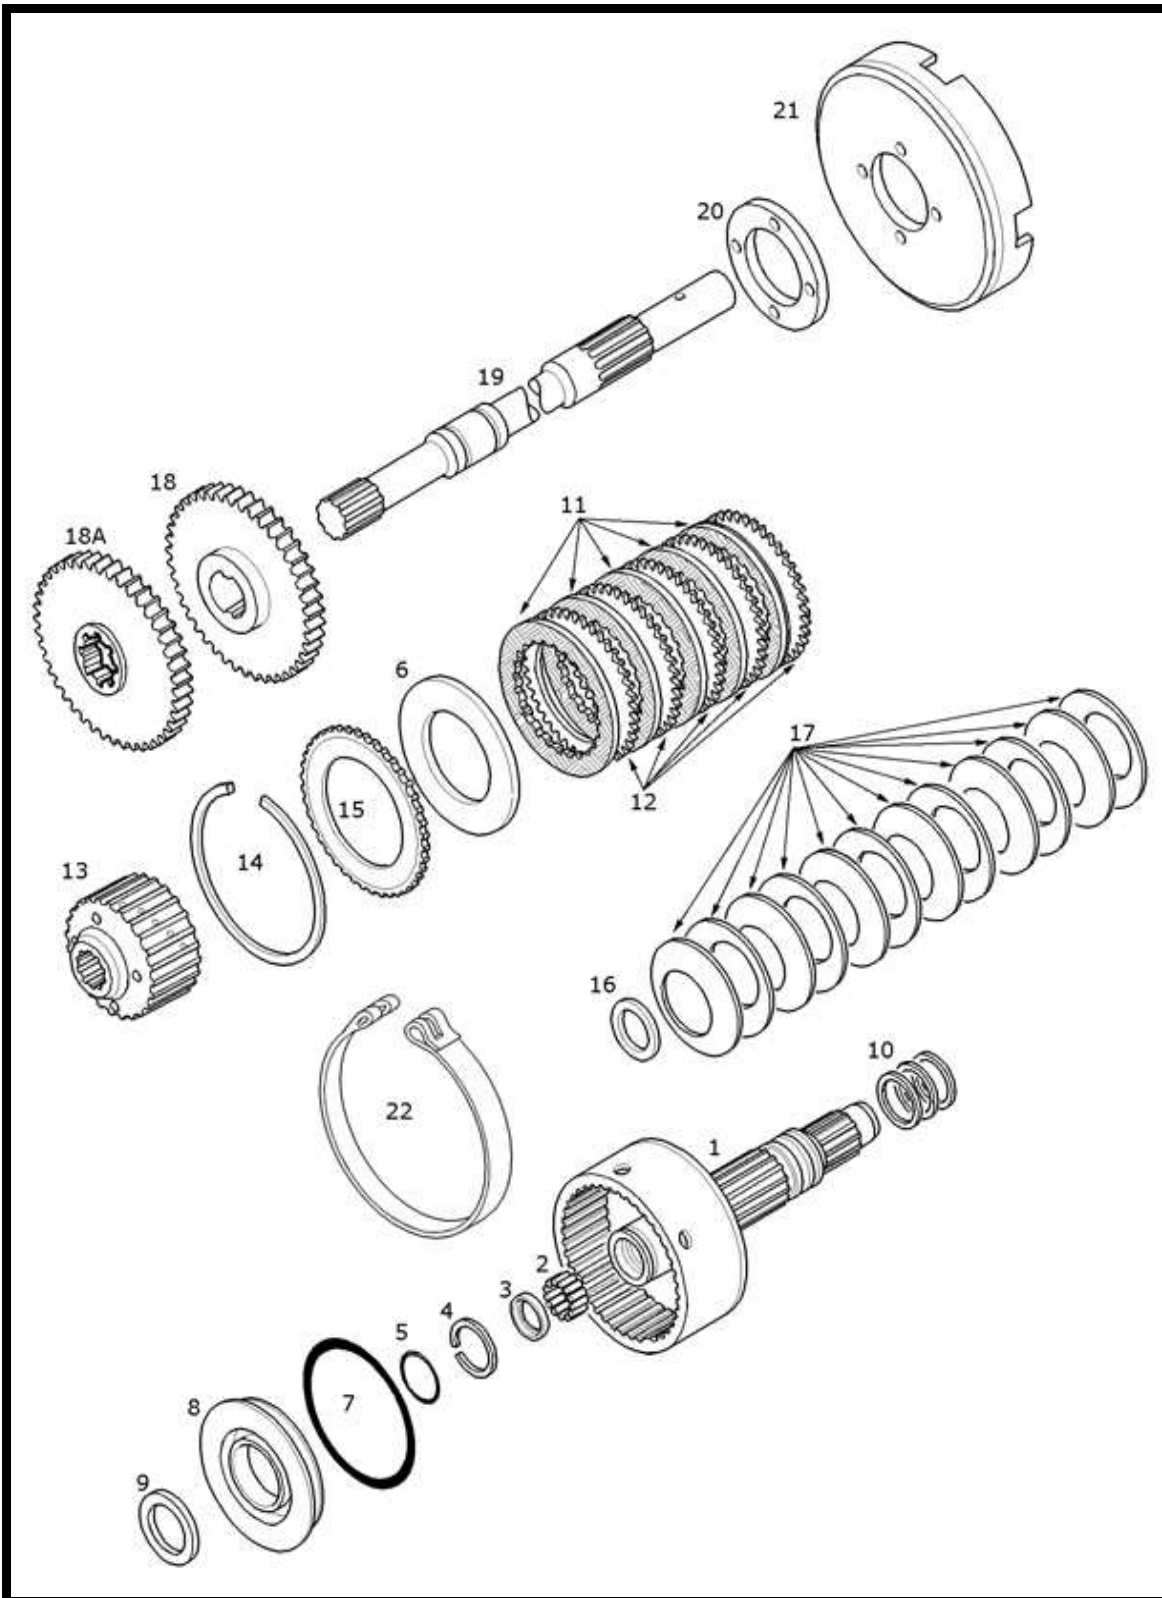

NEW HOLLAND TRACTOR PARTS CATALOG

4 SPEED POWER TAKE-OFF(PTO),CLUTCH

SPEED POWER TAKE-OFF(PTO), CLUTCH

Key	Ozgur No	Part No	Sub.No	Description	Tractor Models
1	OT44330	5182713	5182712	Main shaft	T7.220,T7.235,T7.250,T7.260.T7.270,(VAR809),T7030, T7040,T7050,T7060,T7070,TM175,TM190
1	OT44331	87558759		Main shaft	T7.220,T7.235,T7.250,T7.260.T7.270,T7030, T7040,T7050,T7060,T7070,Autocommand Tractors
1	OT44332	84240107		Main shaft,4 speed PTO	T7.220,T7.235,T7.250,T7.260.T7.270,T7030,T7040,T7050,T7 060,T7070,var309
2	OT44288	5138952		Bearing,25x32x26	T7.220,T7.235,T7.250,T7.260.T7.270,T7030, T7040,T7050,T7060,T7070
3	OT44287	5182702		Gasket	
4	OT44286	5182717		Snap ring	
5	OT44284	5162252		Gasket	
6	OT44337	81864341		Spring	
7	OT44338	5182703		Gasket	
8	OT44339	5182697		Piston	
9	OT44281	5182696		Ring	
10	OT44285	5175983		O-Ring	
11	OT44269	5163844	5163904	Driven plate	
12	OT44343	5173294		Disc,2.00 mm	
12	OT44270	5173295		Disc,2.20 mm	
13	OT44345	5182704		Hub	
13	OT44346	87720207		HAUB,4 Speed PTO	T7030,T7040,T7050,T7060,T7070,(VAR809),
14	OT44276	5162251		Circlip	T7.220,T7.235,T7.250,T7.260.T7.270,T7030, T7040,T7050,T7060,T7070
15	OT44348	5198772		Disc	
16	OT44280	5191304		Cup	
17	OT44271	5168346		Spring	
18	OT44351	84149347	87546357	Gear	
18A	OT44352	5195207		Gear	T7030,T7040,T7050,T7060,T7070(-C5877),TM175,TM190
18A	OT44353	87623604		Gear	T7.220,T7.235,T7.250,T7.260.T7.270,T7030, T7040,T7050,T7060,T7070
19	OT44354	5195188		Shaft	T7.220,T7.235,T7.250,T7.260.T7.270,T7030, T7040,T7050,T7060,T7070,Autocommand Tractors
19	OT44355	87536263		Shaft	
19	OT44356	84200355		Shaft,4 speed PTO	
20	OT44357	84123007		Spacer	T7030, T7040,T7050,T7060,T7070,Autocommand Tractors
21	OT44358	87720213		Cover	
22	OT44291	87391136		Brake band	T7.220,T7.235,T7.250,T7.260.T7.270,T7030, T7040,T7050,T7060,T7070