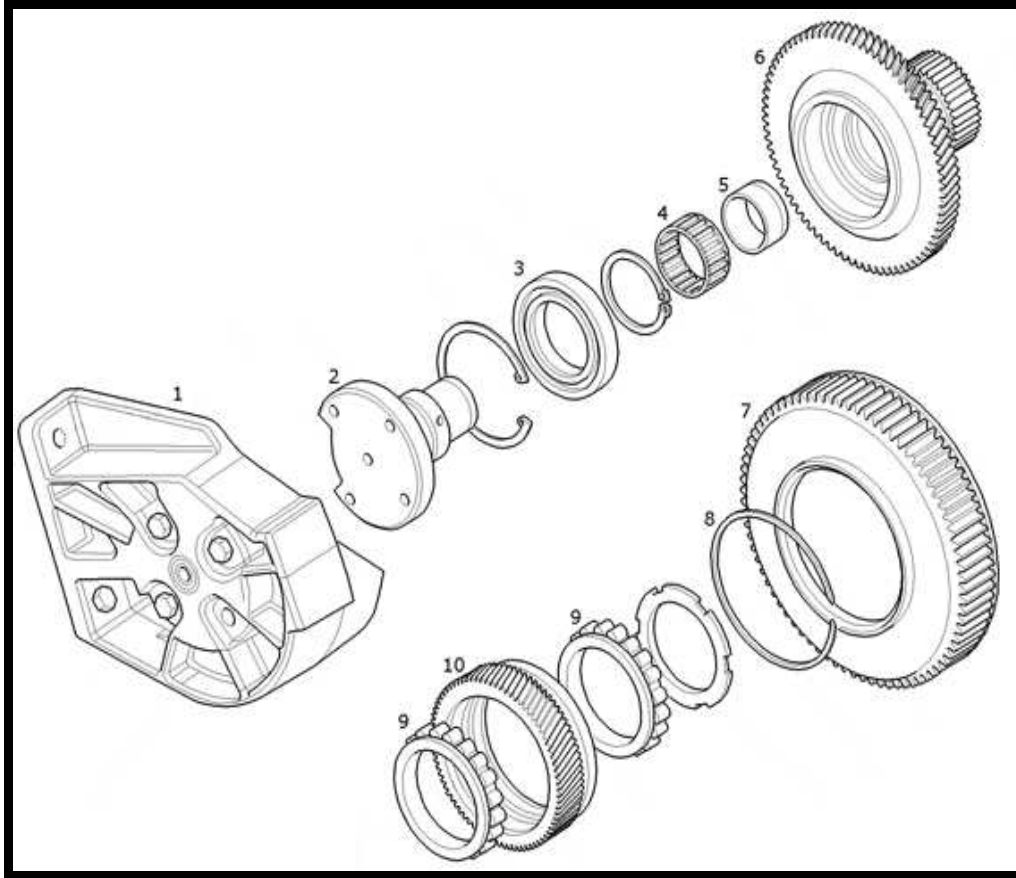

NEW HOLLAND TRACTOR PARTS CATALOG

PLANATERY DRIVE SUPPORT

PLANATERY DRIVE SUPPORT

Key	Ozgur No	Part No	Sub.No	Description	Tractor Models
1	OT43079	192300210005		Cover	T7510,T7520,T7530,T7540,T7550, TVT135,TVT145,TVT155,TVT170, TVT190,TVT195, STEYR TRACTOR: CVT120,CVT130,CVT150,CVT170
2	OT43080	192300210016	47109808	Flange	
3	OT43081	190003934450		Snap ring	
4	OT43082	190003310133	87591494	Bearing	
5	OT43083	192300220132	47109810	Bearing,45x53x28	
6	OT43084	192300220140	47109811	Driven gear,Z=25/87	
7	OT43085	192300220187	47111397	Gear Z=79	
8	OT43086	192300220192	47111398	Snap ring	
9	OT43087	192300220242	47111399	Bearing	
10	OT43088	192300220186	47111396	Gear Z=46