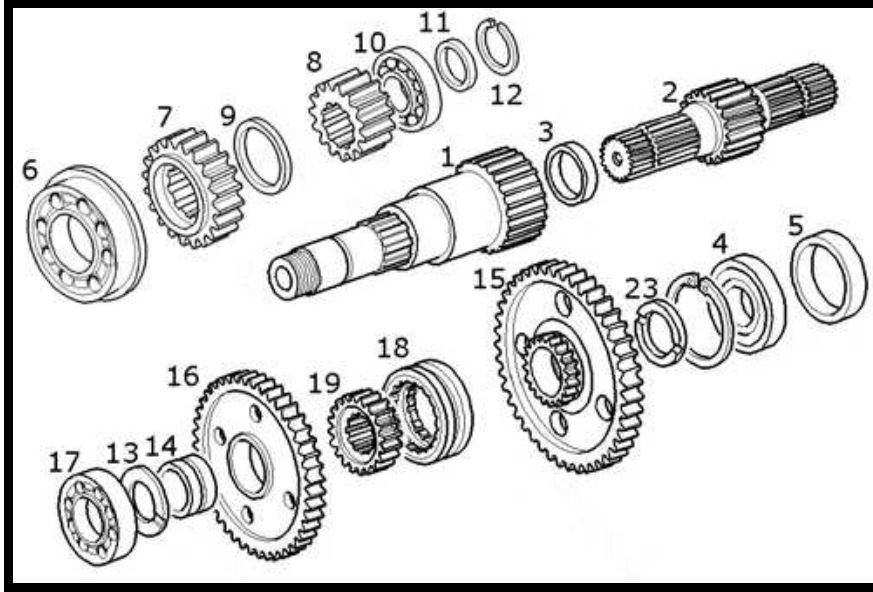

POWER TAKE-OFF (PTO),540/1000 RPM,VAR.800

POWER TAKE-OFF , 540/1000 RPM, VAR.800

Key	Ozgur No	Part No	Sub.No	Description	Tractor Models
1	OT44250	47131256		Driven shaft,540/1000rpm	T6010,T6020,T6030,T6040,T6050,T6060, T6070,T6080,T6090,T7.170,T7.185,T7.200, T7.210,TS100A,TS110A,TS115A,TS125A,TS130A,T S135A
2	OT44251	87308746		Shaft,PTO	
3	OT44252	5198197		Seal	
4	OT44253	26794680		Bearing,70x125x24	
5	OT44246	5196487		Seal	
6	OT44191	5182640		Bearing,65x120x23	
7	OT44256	5197546		Gear	
8	OT44257	5197545		Gear	
9	OT44194	5192262		Washer	
10	OT44195	5151460	26797960	Bearing,35x72x17	
11	OT44196	5154308		Washer	
12	OT44197	5154307		Snap ring	
13	OT44262	5182629		Washer	
14	OT44263	5149115		Bushing	
15	OT44264	5197553		Gear	
16	OT44265	5197554		Gear	
17	OT44266	20972850		Bearing	
18	OT44267	5145798		Sleeve	
19	OT44268	5197550		Sleeve