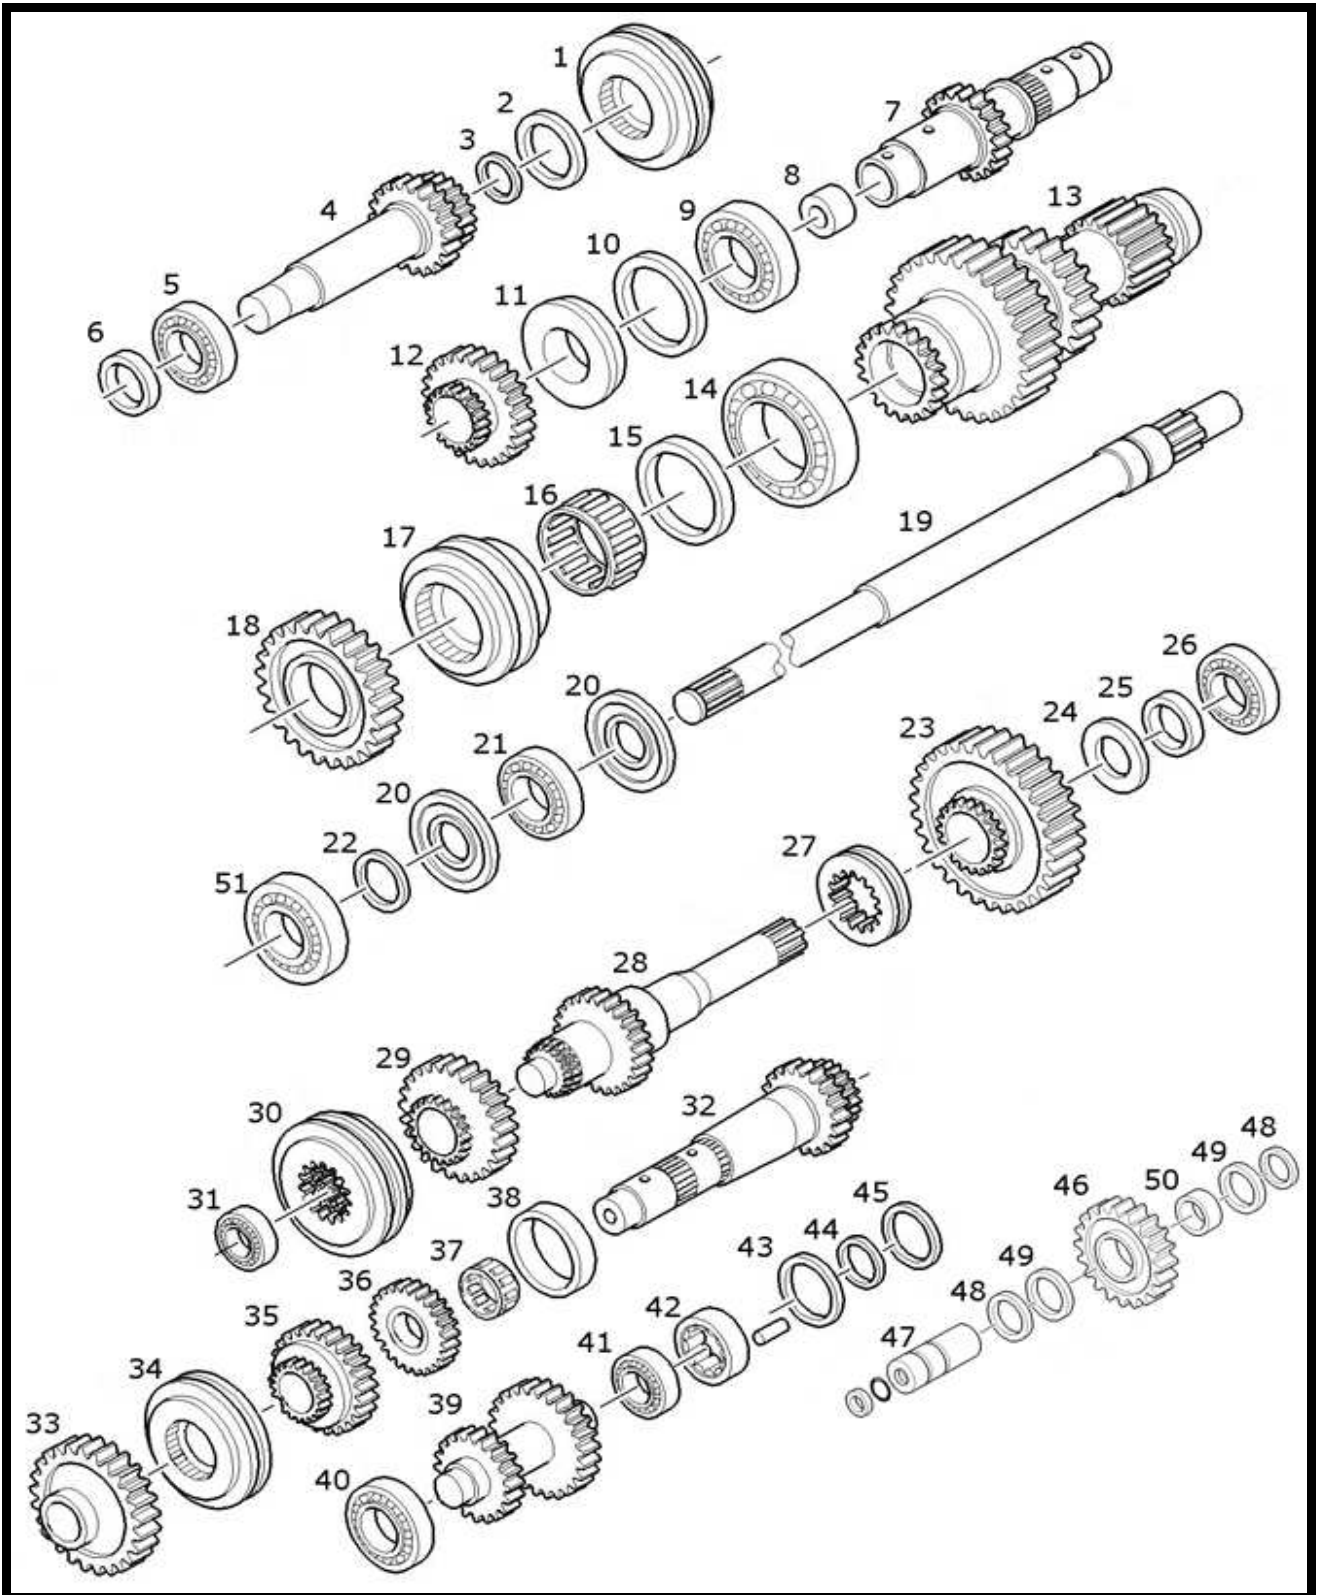

NEW HOLLAND TRACTOR PARTS CATALOG

12x12 TRANSMISSION GEARS

12x12 TRANSMISSION GEARS

Key	Ozgur No	Part No	Sub.No	Description	Tractor Models
1	OT43139	82001900	F0NN7124GB, 81866841	Synchronizer, Forward & reverse	TS90,TS100,TS110,TS115 Ford tractor:5640,6640, 7740,78107840,8240,8340 12X12 transmission
2	OT42910	E9NN7059BA	81864658	Snap ring	
3	OT43141	81801990	C5NN799A	Seal	
4	OT43142	F0NN7017AD	81864676	Shaft	
5	OT43143	83908455	C5NN7N166B	Bearing	
6	OT43144	E9NN7R510AA	81864672	Seal	
7	OT43145	F0NN7C094AD	81867399	Main shaft	
8	OT43331	81864464	F0NN7N090AA	Bushing	
9	OT43147	20141040	87733083	Bearing	
10	OT43148	E9NN7K281AA	81864687	Snap ring	
11	OT43149	E9NN7Z378BB	82879245	Duct oil	
12	OT43150	81869901	F0NN7N012AE	Gear,38T/39T	
13	OT43151	F0NN7Z011AC	81878207	Shaft,19T/33T/49T/38T	
14	OT43152	F0NN7Z017AA	81864405	Bearing	
15	OT42911	E9NN7N246AA	81864412	Washer	
16	OT43154	F0NN7R065AA	81864411	Rollar Bearing	
17	OT43155	82016905	82855607	Synchronizer,3rd & 4rd gear	
18	OT43336	E9NN7N315BB	81864694	Gear,38T/40T,3rd speed	
19	OT43157	F0NN7A684AB	81871304	PTO Shaft,22 spline	
20	OT43158	957E790	81801973	Snap ring	
21	OT43159	F0NN7065BB	81875518	Bearing	
22	OT43160	E9NND797AA	81864773	Seal	
23	OT43161	E9NN7145CA	81864533	Gear,48T/60T	
24	OT43162	C9NN7A385A	81824352	Washer	
25	OT43163	E9NN7072AA	81864544	Spacer	
26	OT43164	WAA4220A		Bearing	
27	OT43165	E6NN7106AA	83959995	Coupling	
28	OT43166	F0NN7061BC		Shaft,23T/28T/45T	
29	OT43167	81866598	F0NN7061BC	Gear,38T/46T	
30	OT43168	F0NN7061BC	81866598	Synchronizer	
31	OT43169	F0NN7N044AA	81864433	Bearing	
32	OT43170	F0NN7111AC	81864701	Shaft,32T/34T/38T	
33	OT43348	E9NN7N100BB	81864759	Gear,38T/52T,1rd speed	
34	OT42907	82016904	F1NN7124AA	Synchronizer,1rd & 2rd gear	
35	OT43173	E9NN7N101BC	81866596	Gear,38T/45T,2rd speed	
36	OT43353	E9NN7B340BB	81864702	Gear,38T/39T,3rd speed	
37	OT43175	C7NN7N431B	81829466	Bearing cone	
38	OT43176	80086691	C7NN4874B	Bearing cup	
39	OT43177	81864666	F0NN7D144BB	Gear,33T/40T	
40	OT43159	F0NN7065BB	81875518	Bearing	
41	OT42926	E9NND745AA	83983006	Bearing	
42	OT43180	E7NND745AA	83962943	Rollar Bearing