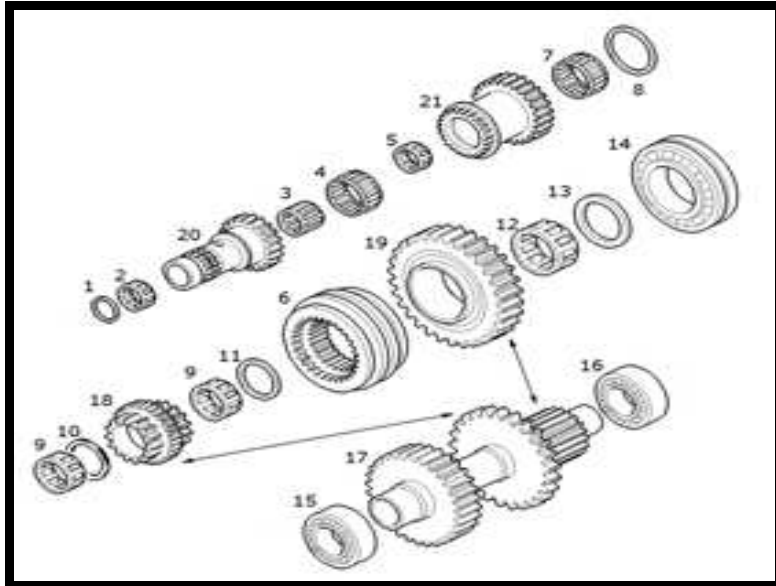

NEW HOLLAND TRACTOR PARTS CATALOG

GEARSHIFT GEARS 16X16 REAR

. GEARSHIFT GEARS 16X16 REAR

Key	Ozгур No	Part No	Sub.No	Description	Tractor Models
1	OT42878	47126707		Washer	
2	OT42875	81863099	F0NN7N430BA	Bearing	
3	OT42880	81863564	F0NN7N430AA	Bearing	
4	OT42917	81863669	F0NN7A043BA	Bearing	
5	OT42882	81863561	F0NN7E410AA	Bearing	
6	OT42906	47126058		Synchronizer, Z=90,1-4/5-8 Speed	
7	OT42967	81863562	F0NN7701AA	Bearing	
8	OT42885	81863743	F0NN7N246CA	Washer	
9	OT42886	81863567	F0NN7Z441AA	Bearing	
10	OT42887	81864253	F0NN7R141CA	Snap ring	
11	OT42845	47126700		Snap ring	T6010,T6020,T6030,T6040,T6050,T6060 ,T6070,TS100A,TS110A,TS115A,TS125A, TS130A,TS135A
12	OT42889	81863566	F0NN7C239AA	Bearing	
13	OT42890	47127448		Washer	
14	OT42891	81863436	F0NN7R065BA	Bearing	
15	OT42877	47127105	F0NN7118BB	Bearing,25x52x18	
16	OT42893	47126933		Bearing,30x62x20	
17	OT42894	47126623		Shaft	
18	OT42895	47126622		Gear	
19	OT42896	47126621		Driven gear	
20	OT42896	47126621		Driven shaft	
21	OT42898	87396958	5195029	Gear