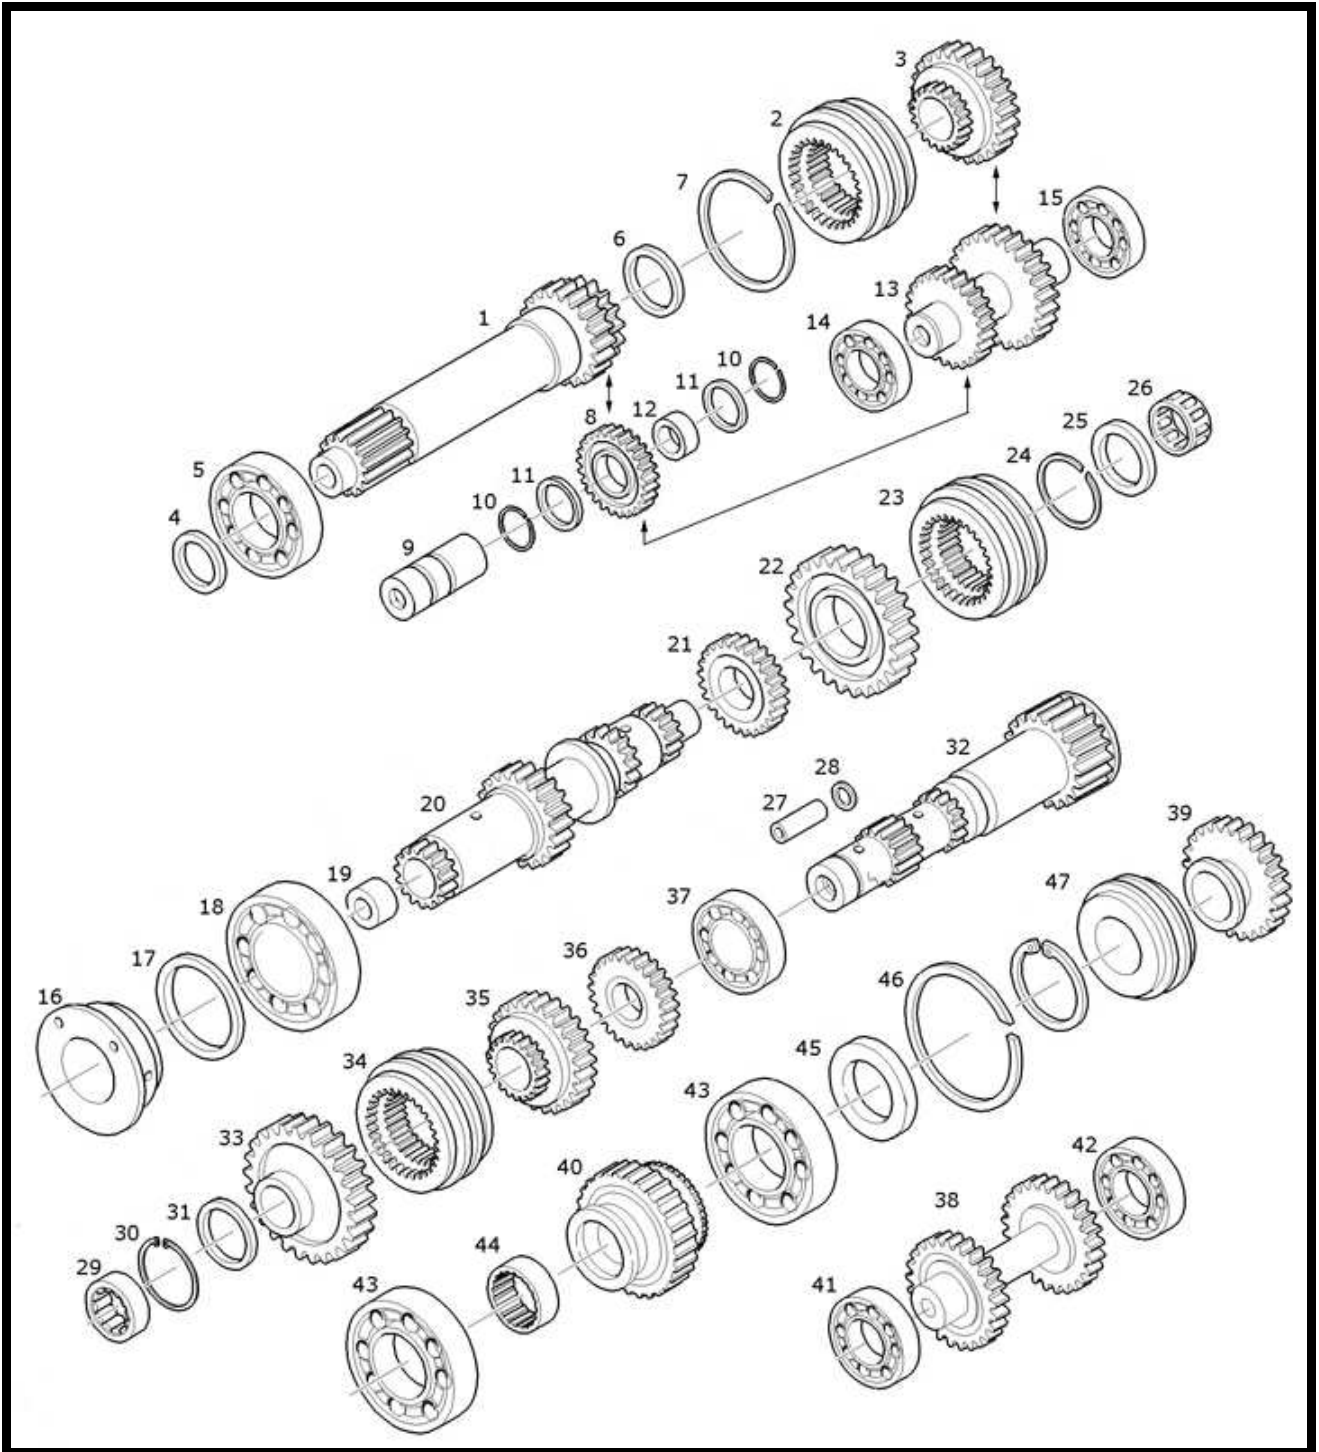

NEW HOLLAND TRACTOR PARTS CATALOG

**12x12 TRANSMISSION GEARS, 24x12 TRANSMISSION GEARS  
24x24 HI-LO TRANSMISSION GEARS**

**12x12 TRANSMISSION GEARS,24x24TRANSMISSION GEARS  
24x24 HI-LO TRANSMISSION GEARS**