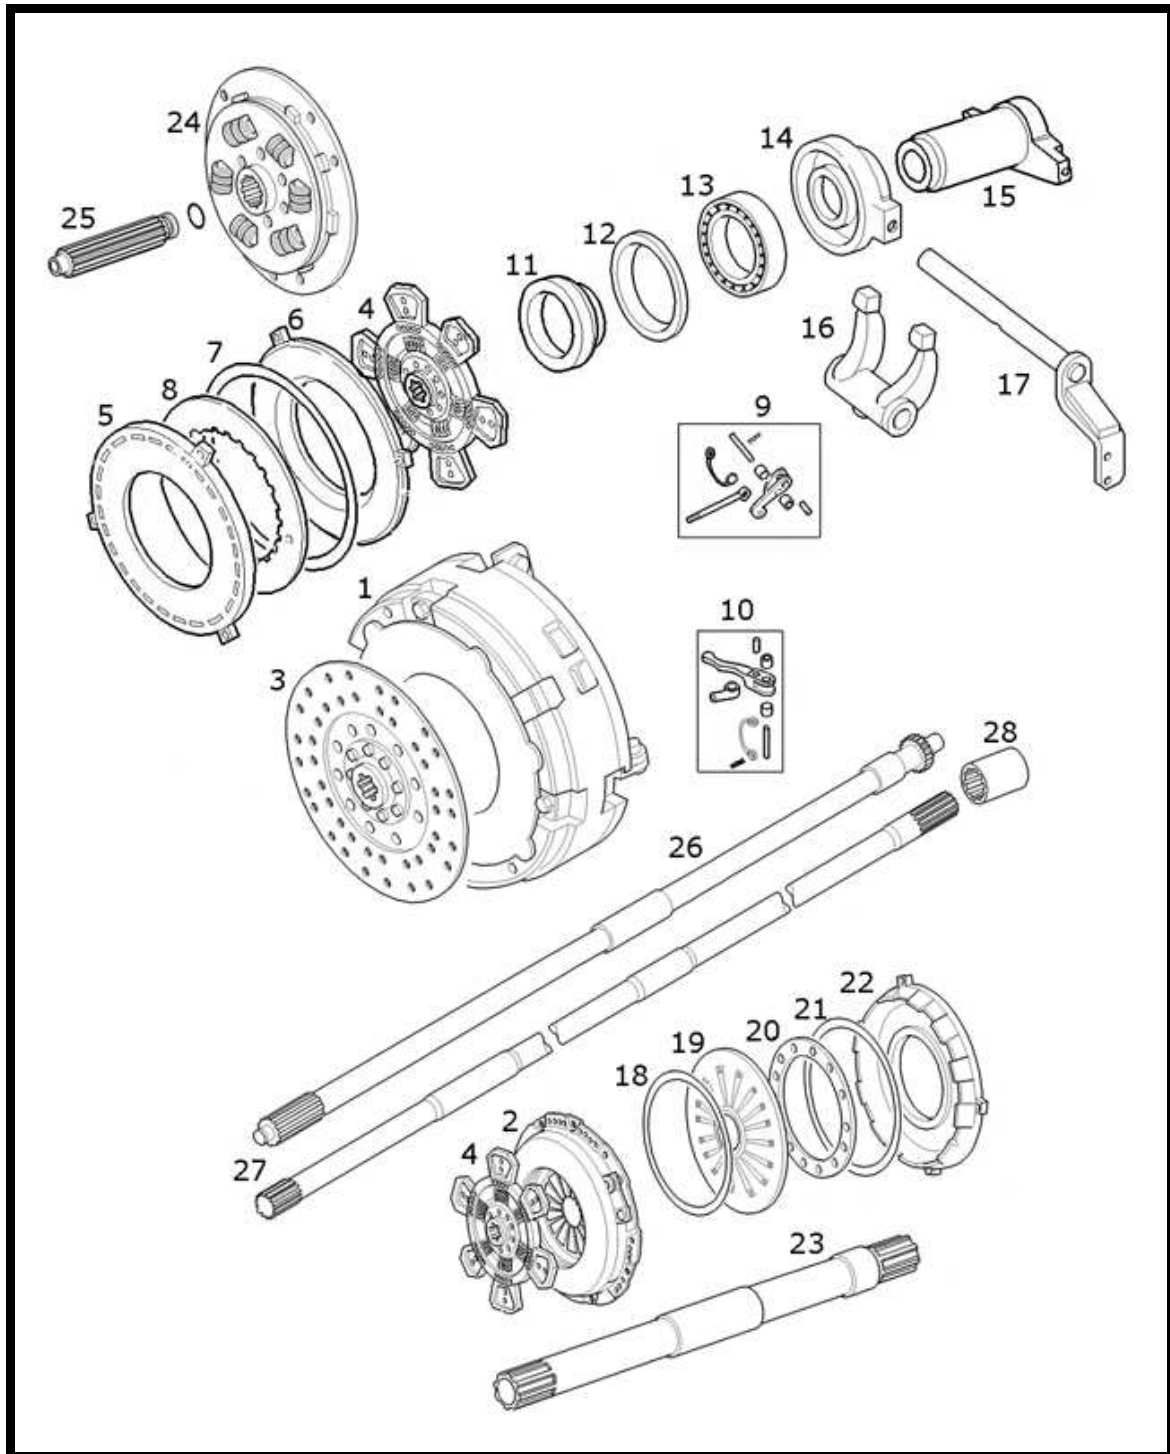

CLUTCH

CLUTCH

Key	Ozgur No	Part No	Sub.No	Description	Tractor Models	
1	OT43790	5189875	5179850	Clutch assy. double 12"/12"	T5030,T5040,TD5040,TL70A,TL80,TL80A,TL90, TL90A,TL100A	
1	OT43791	5167933		Clutch assy. double 12"/12"	TL70	
2	OT43792	5189823	5167939	Clutch assy.single	T5030,T5040,TL70,TL70A,TL80,TL80A,TL90, TL90A,TL100,TL100A	
3	OT43793	5167937		Clutch disc, double	T5030,T5040,T5050,T5060,TL70,TL70A,TL80, TL80A,TL90,TL90A,TL100,TL100A	
4	OT43794	5189825	5179851	Clutch disc, single	T5030,T5040,TL70,TL70A,TL80,TL80A,TL90, TL90A,TL100,TL100A	
5	OT43795	9968852		Pressure plate		
6	OT43796	9968854		Pressure plate		
7	OT43797	9961816		Washer		
8	OT43798	9968853		Spring		
9	OT43799	9968855		KIT		
10	OT43800	9966577		KIT		
11	OT43801	87541562	87541561	Bearing,50X80X22		
12	OT43892	5167182		Collar		
13	OT43803	47127081	5167183	Bearing,75X115X20		T4020V,T4030F/N/V,T4040F/N/V,T4050F/N/V,T5030, T5040,T5050,T5060,TD4020F,T4020F,T4030F,TD5010,TD 5020,TD5030,TD5040,TD5050,TD55D,TD60D, TD65D/F,TD70F,TD75D/F,TD80,TD85D/F,TD90D, TD95D,TL70A,TL80A,TL90A,TL100A,TN60A/DA/SA/VA,TN 70A/DA/NA/SA/VA,TN75A/DA/FA/NA/SA/VA,TN85A/DA/S A/VA,TN90A/DA/FA/NA/VA,TT50,TT55,TT65,TT75
14	OT43804	5167173		Sleeve	T5030,T5040,T5050,T5060,TL70A,TL80A, TL90A,TL100A	
15	OT43895	5167167		Sleeve		
16	OT43806	5168938		Fork		
17	OT43897	87310439		Lever		
18	OT43808	9968860		Ring	T5030,T5040,T5050,T5060,TL70A,TL80A, TL90A,TL100,TL100A	
19	OT43809	9968859		Spring		
20	OT43810	9968858		Washer		
21	OT43811	9968857		Ring		
22	OT43812	9968856		Pressure plate		
23	OT43903	5183316	5176740	Shaft,hyd.PTO		
24	OT43814	87527552		Disc,damper	T5030,T5040,T5050,T5060,TL70A,TL80A, TL90A,TL100A	
25	OT43815	5165709	5166405	Shaft	T5030,T5040,T5050,T5060,TL70,TL70A,TL80, TL80A,TL90,TL90A,TL100,TL100A	
26	OT43816	5189504	5176752	Shaft, mecanical PTO	T5030,T5040,T5050,T5060,T5070,TL70,TL70A, TL80,TL80A,TL90,TL90A,TL100,TL100A	
27	OT43817	5183483		Shaft,PTO, for power shuttle		
28	OT43818	5183317		Sleeve	T5030,T5040,T5050,T5060,TL70,TL70A,TL80, TL80A,TL90,TL90A,TL100,TL100A