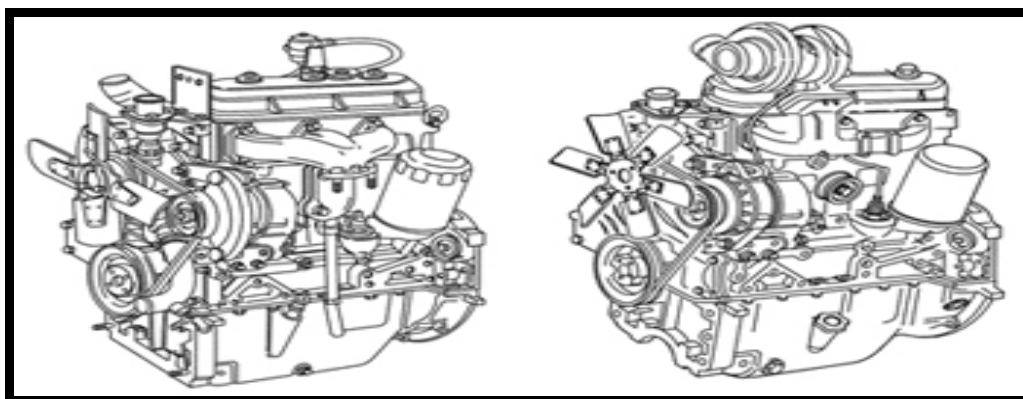

NEW HOLLAND TRACTOR PARTS CATALOG

ENGINES

Ozgun No	Part No	Sub.No	Description	Tractor Models
OZ40099	504069675		Engine	TD75D
OZ40100	84193098		Engine	TD75F
OZ40101	5097612	87521982	Engine,Tier 1	TD80
OZ40102	47125297	87521995 504210143	Engine,Tier 2	TD80
OZ40103	5096707		Engine, (var.747),Tier 2	TD80
OZ40104	5096717		Engine, (var.319),Tier 2	TD80D
OZ40105	5096712		Engine, (var.747),Tier 2	TD80D(-C6660)
OZ40106	5083318		Engine, (var.747),Tier 2	TD80D(C6660-)
OZ40107	504069677		Engine	TD85D
OZ40108	84193071		Engine	TD85F
OZ40109	5097627		Engine,Tier 1	TD90
OZ40110	47125276	47125277	Engine,Tier 2	TD90
OZ40111	5096708		Engine, (var.747),Tier 2	TD90
OZ40112	5096713		Engine, (var.747),Tier 2	TD90D(-C6660)
OZ40113	84262039		Engine, (var.747),Tier 2	TD90D(C6660-)
OZ40114	5096718		Engine, (var.319),Tier 2	TD90D
OZ40115	5097628		Engine,Tier 1	TD95
OZ40116	47125289	87548169 504054001	Engine,Tier 2	TD95
OZ40117	5098970		Engine, (var.747),Tier 2	TD95
OZ40118	5096714		Engine, (var.747),Tier 2	TD95D(-C6660)
OZ40119	84262210		Engine, (var.747),Tier 2	TD95D(C6660-)
OZ40120	5096719		Engine, (var.319),Tier 2	TD95D
OZ40121	500378285	500351451 5189717	Engine, emissionized	TL70,W/Hydr. PTO
OZ40122	500368195	5188155	Engine, emissionized Engine – power shuttle version,var.123/1	TL70
OZ40123	504027063	500368545 5197312	Engine, emissionized Engine – power shuttle version,var.275	TL70
OZ40124	504027060	500378575 99440440	Engine	TL70, L/Cab
OZ40125	500305763	5186057 5197308	Engine	TL70, W/Cab
OZ40126	500378281	5189761 500378281	Engine, emissionized	TL80, W/Hydr. PTO
OZ40127	500368197	5188156	Engine, emissionized Engine –	TL80