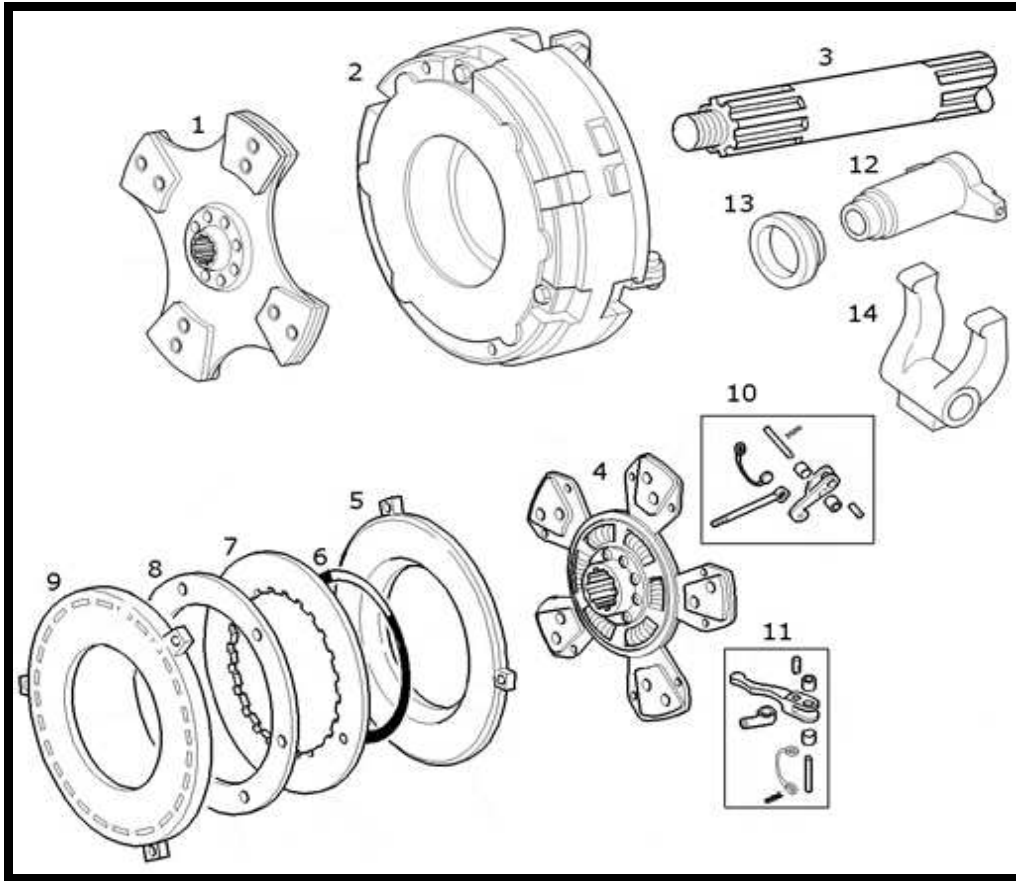

NEW HOLLAND TRACTOR PARTS CATALOG

CLUTCH

CLUTCH

Key	Ozgur No	Part No	Sub.No	Description	Tractor Models
1	OT43777	47134874		Clutch disc	T4020,T4020V,T4030,T4030F,T4030N,TN4030V,T4040,T4040F,T4040N,T4040V,T4050,T4050F,T4050N,T4050V,TD5040,TD5050,TN75FA,TN85A,TN85DA,TN85FA,TN85SA,TN95A,TN95DA,TN95FA
2	OT43913	87732503	87732506	Clutch assy.	T4020,T4030,T4040F,T4040N,T4050F,T4050N,T4050V
2	OT43914	47134905		Clutch assy.	T4040,TN85A,TN85DA,TN85FA,TN85SA,TN95A,TN95DA,TN95FA
2	OT43915	87590434		Clutch assy.	T4050
3	OT43796	5177717		Shaft	T4020,T4030,T4040,T4050,TN55D,TN55S,TN60DA,TN60SA,TN65D,TN65S,TN70D,TN70DA,TN70S,TN70SA,TN75D,TN75DA,TN75S,TN75SA,TN85A,TN85DA,TN85FA,TN85SA,TN95A,TN95DA,TN95FA,TN95NA,TN95SA
4	OT43781	87732496		Clutch disc	
5	OT43789	87594143	9968849	Plate	
6	OT43919	87594146		Ring	
7	OT43920	87594145		Spring	
8	OT43921	87594147		Plate	T4020,T4020V,T4030,T4030F,T4030N,TN4030V,T4040,T4040F,T4040N,T4040V,T4050,T4050F,T4050N,T4050V,TN75FA,TN85A,TN85DA,TN85FA,TN85SA,TN95A,TN95DA,TN95FA
9	OT43922	87594144		Plate	
10	OT43923	87594141		KIT	
11	OT43924	87594137		KIT	
12	OT43792	5171609		Sleeve	
13	OT43801	87345759	87541561	Bearing	
14	OT43794	5172487	4985166	Fork