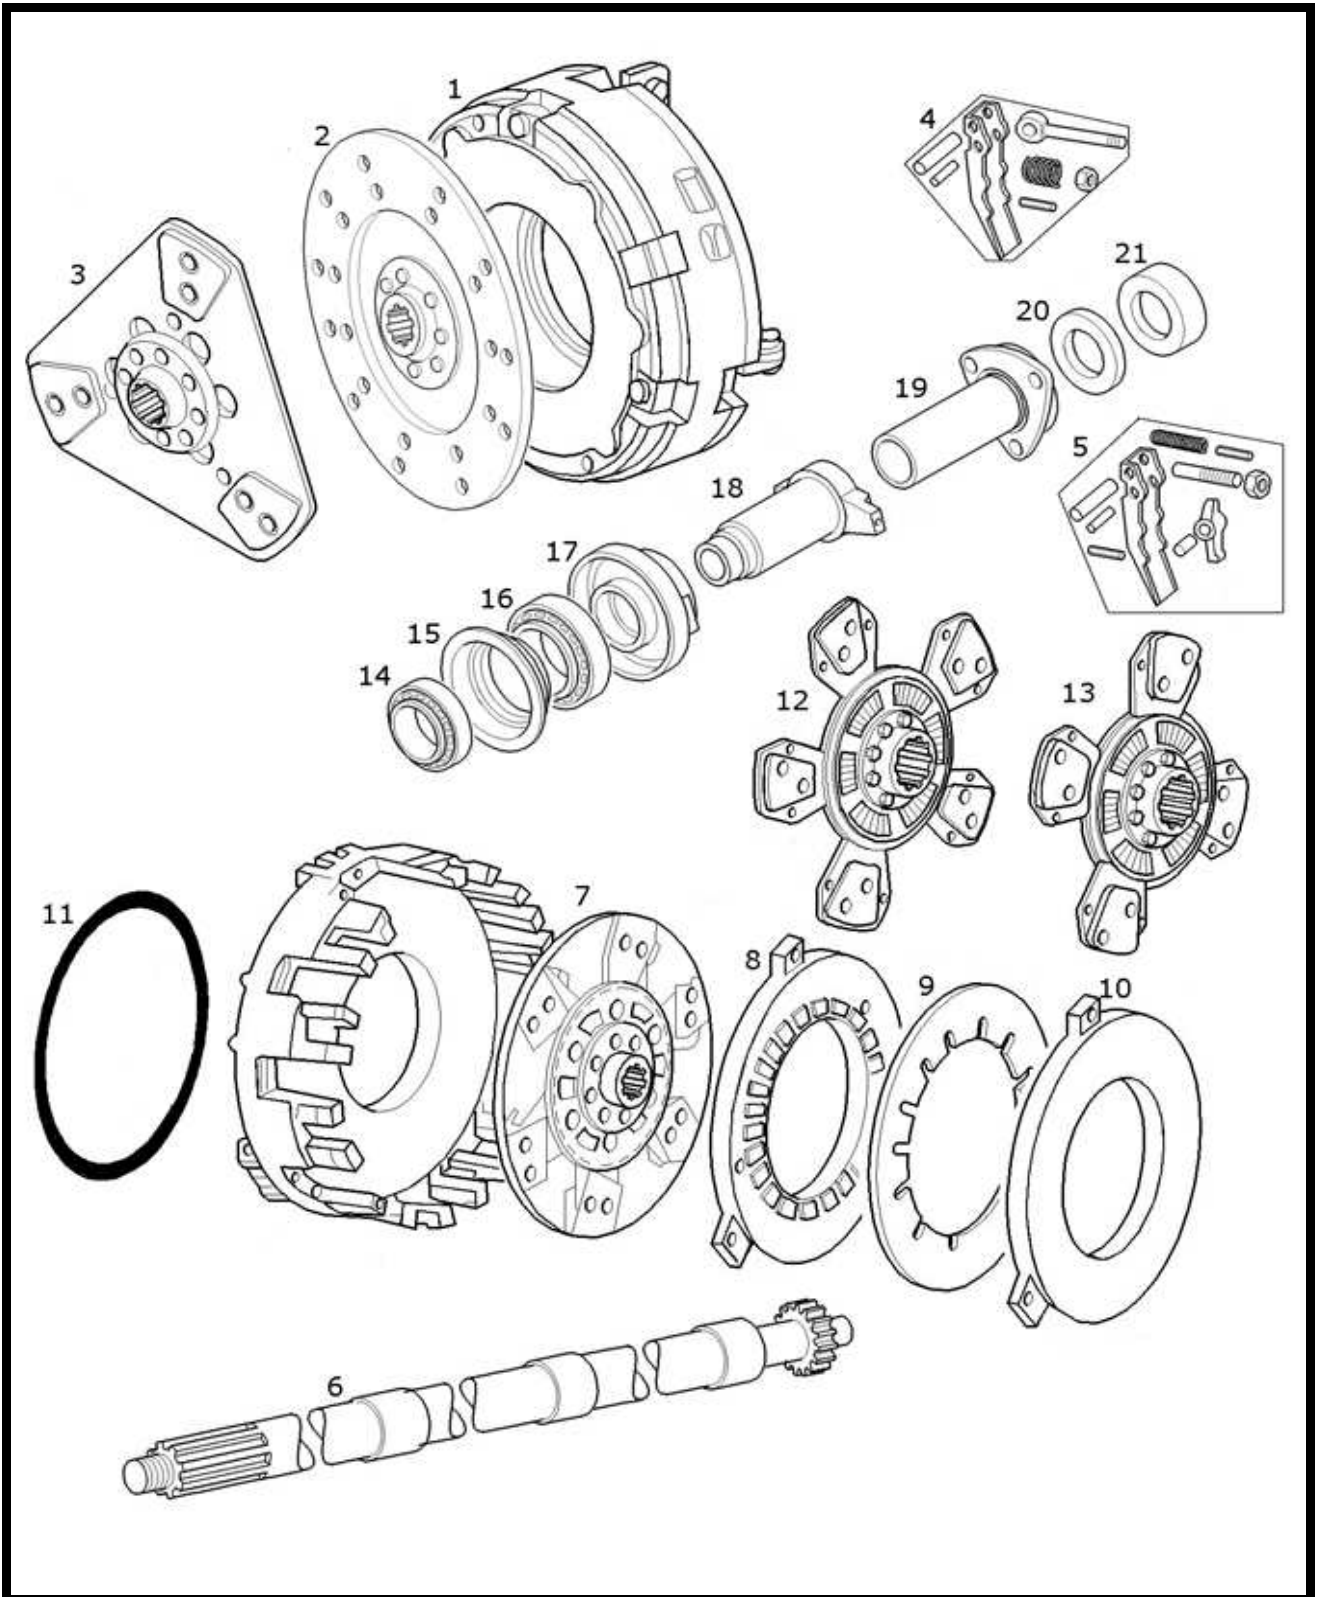

NEW HOLLAND TRACTOR PARTS CATALOG

CLUTCH

CLUTCH

Key	Ozgur No	Part No	Sub.No	Description	Tractor Models
1	OT43819	5097923	84328334	Clutch assy. -C6378	TD5010,TD5020,TD60,TD65F,TD70,TT50,TD55,TT65,TT75
1	OT43820	5097925	84328337	Clutch assy.cerametalllic	TD5010,TD5020,TD5030,TD60,TD70,TD75D/F,TD80D,TD85F
1	OT43821	5092803		Clutch assy.	T5040,T5050,TD95,TD95D