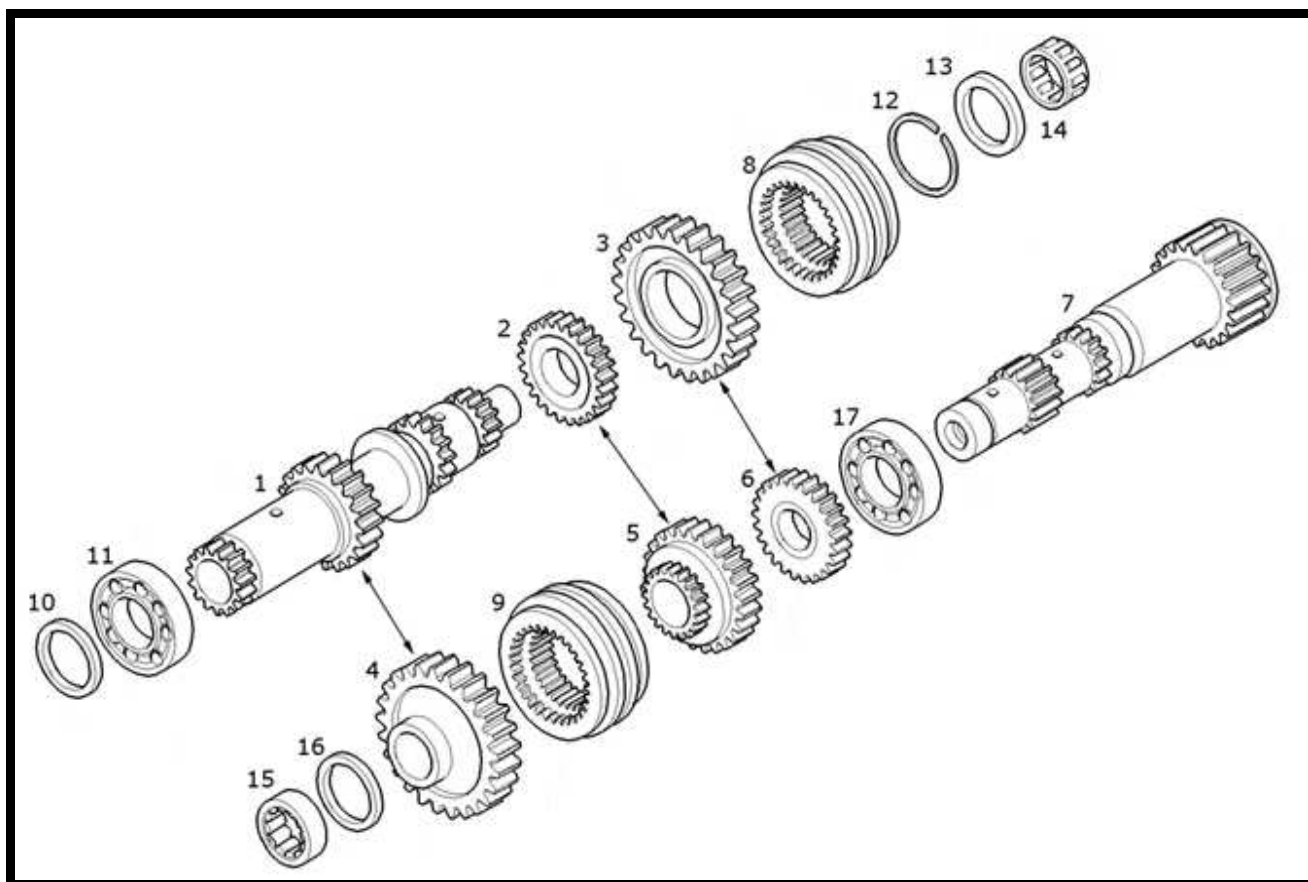

NEW HOLLAND TRACTOR PARTS CATALOG

REVERSER GEAR HI-LO 24X24

REVERSER GEAR HI-LO 24X24

Key	Ozgur No	Part No	Sub.No	Description	Tractor Models
1	OT43360	81824525	C9NN7R022A	Bearing	T6010,T6020,T6030,T6050,T6070, TS100A,TS110A,TS115A,TS125A,TS130A ,TS135A
2	OT42917	81863669	F0NN7A043BA	Bearing	
3	OT42918	81878979	F2NN7N246AA	Washer	
4	OT42919	81878947	F2NN7R141AA	Snap ring	
5	OT42920	81863706	F0NN7D485AA	Washer	
6	OT42921	81878950	F2NN7E410AA	Bearing	
7	OT42922	5195959		Washer	
8	OT42923	81864333	F0NN7R018AA	Ring	
9	OT42924	81878951	F2NN7N246BA	Washer	
10	OT42925	28102290	84004469	Bearing	
11	OT42926	82979974	83983006	Bearing	
12	OT42927	82972905	86512015	Bearing	
13	OT42926	82979974	83983006	Bearing	
14	OT42929	82001343	F2NN7145AA	Gear	
15	OT42930	47124378		Synchronizer,Z=114	
16	OT42931	81878934	F2NN7N012AA	Gear	
17	OT42932	5195962		Gear	
18	OT42933	82852363	F2NN7R493BA	Gear	
19	OT42934	81878933	F2NN7145BA	Gear