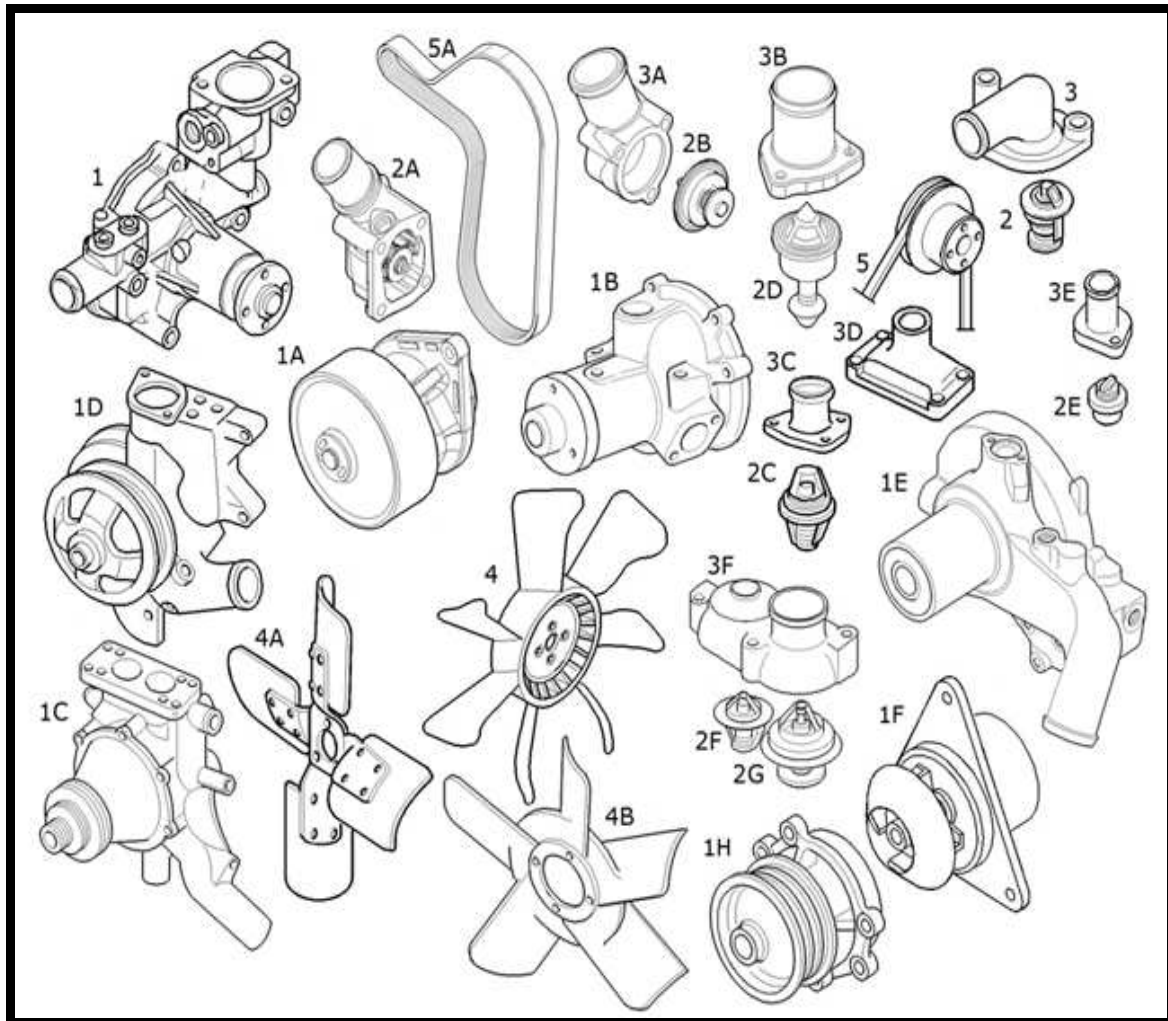

Key	Ozgun No	Part No	Sub.No	Description	Tractor Models
2B	OZ41278	82022974		Tube	TM175, TM190
2C	OZ41279	82004294	9806176	Tube	TS100, TS110

NEW HOLLAND TRACTOR PARTS CATALOG

WATER PUMPS

Key	Ozgun No	Part No	Sub.No	Description	Tractor Models
1	OZ41280	87289270		Water pump	T3010, T3020, T3030, TCE40 TCE45, TCE50
1	OZ41281	9972285		Water pump	T3040, TCE55
1A	OZ41282	504216828		Water pump	T4020, T4020V, T4030, T4030F, T4030N, T4030V, T4040F, T4040N, T4040V, TD4020F, TD4030F, D4040F, TD5010, TD5020, TD5030, TK4020F, TK4020V, TK4030, TK4030F, TK4030V, TK4040, TK4040M
1A	OZ41283	2852114	87803065	Water pump	T4040, T4050, T4050F, F4050N, T4050V, T5030, T5040, T5050, T5060, T5070, T6010, T6020, T6030, T6040, T6050, T6060, T6070, TD5040, TD5050, TK4050, TK4050M, TK4060, TN85A, TN85DA, TN85SA, TN95A, TN95DA, TS90A, TS100A, TS110A, TS115A, TS125A, TS130A, TS135A
1A	OZ41284	2854835		Water pump	T6030, T6050, T6070, T6080, T6090, T7.170, T7.185, T7.200, T7.210, T7.220, T7.235, T7.250, T7.260, T7.270, T7030, T7040, T7050, T7060, T7070
1E	OZ41285	162000060758	47335661	Water pump	T7510, T7520, T7530, T7540, T7550
1F	OZ41286	87308650	87774990	Water pump	T8010, T8020, T8030, T8040, T8050, T9010, T9020, TJ280, TJ330
1H	OZ41287	504102491		Water pump	T9030, T9040, T9050, TJ380, TJ430