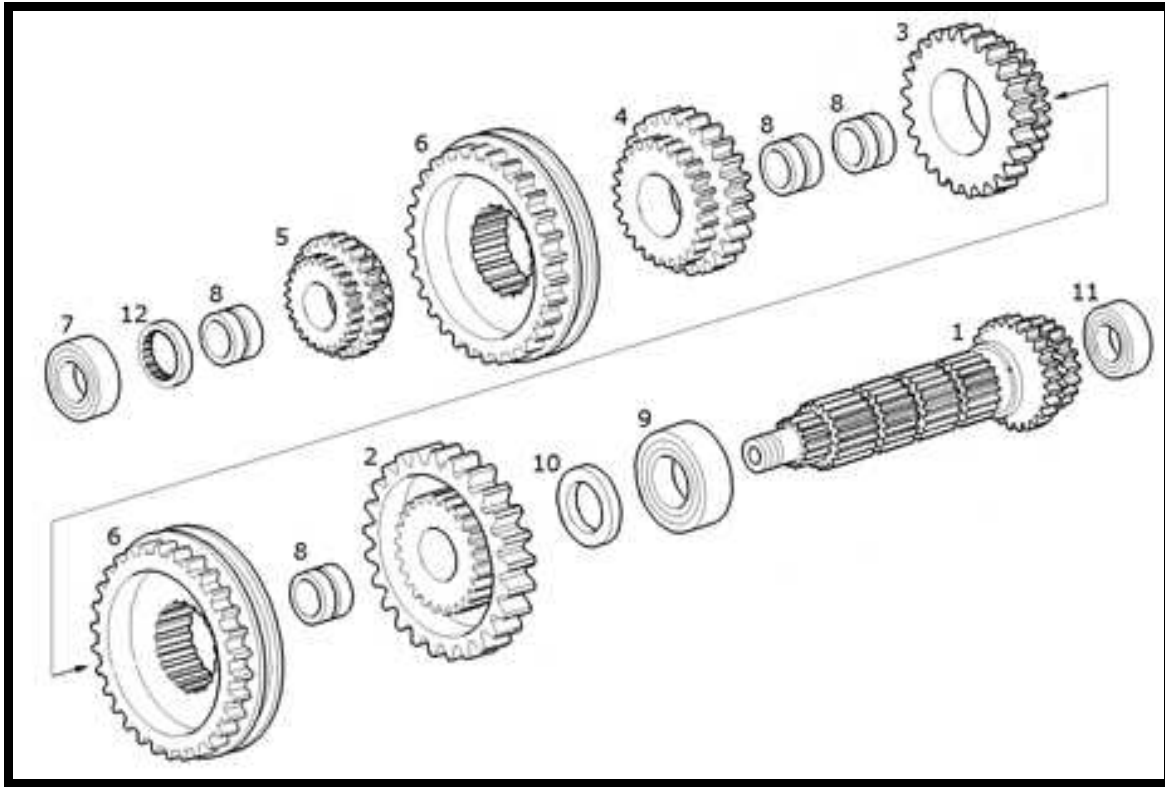

**NEW HOLLAND TRACTOR PARTS CATALOG
TRANSMISSION SPEED DRIVEN SHAFT and GEARS**

TRANSMISSION SPEED DRIVEN SHAFT and GEARS

Key	Ozgur No	Part No	Sub.No	Description	Tractor Models
1	OT42771	87353282		Shaft	(T5030,T5040,T5050,T5060,(var.330113,20x12,Var330114,12x12,var330279,24x24,20x20 trans.)),(TD4020F,TD4030F,TD4040F,TD65F,TD75F,TD85F,20x12 trans.)
1	OT42772	5127958		Shaft	TL70,TL70A,TL80,TL80A
1	OT42773	5131167		Shaft	TL90,TL90A,TL100,TL100A
1	OT42774	87353281		Shaft	
2	OT42775	87330658		Gear,1sd speed	
3	OT42776	87330659		Gear,2nd speed	T5030,T5040,T5050,T5060,T5070(12x12 trans.),TD4020F,TD4030F,TD4040F,TD65F,TD75F,TD85F
4	OT42777	87330660		Gear,3rd speed	
5	OT42778	87330661		Gear,4th speed	
6	OT42779	87358181		Synchronizer	
6	OT42780	5188093		Synchronizer	
3	OT42781	5172047		Gear,1sd speed	T5030,T5040,T5050,T5060,T5070,(30 KM/H trans.),TD5010,TD5020,TD5030,TD5040,TD5050,(20X12),TD55D,TD60/D,TD65B/D,TD70/D,TD75D,TD80/D,TD85D,TD90/D,TD95/D,TL70,TL70A,TL80,TL80A,TL90,TL90A,TL100,TL100A(20X12)
4	OT42782	5172048		Gear,2nd speed	
5	OT42783	5179673		Gear,3rd speed	
6	OT42784	5172050		Gear,4th speed	
7	OT42746	28995880		Bearing,35x80x21	
8	OT42786	5101537	82982327	Bushing	
9	OT42828	5138660	84204875	Bearing,40x90x23	
10	OT42788	5109656		Washer	
11	OT42789	5126458		Bearing,27.5x51x21	T5030,T5040,T5050,T5060,T5070,TD5010,TD5020,TD5030,TD5040,TD5050,,TD55D,TD60/D,TD65B/D,TD70/D,TD75D,TD80/D,TD85D,TD90/D,TD95/D,TL70,TL70A,TL80,TL80A,TL90,TL90A,TL100,TL100A
12	OT42790	87330666		Coupling,4th speed	
41	OT42744	5117559		Needle bearing	
42	OT42760	14457980	89825518	O-ring	
43	OT42793	5117567		Pin	
44	OT42794	5117557		Pin