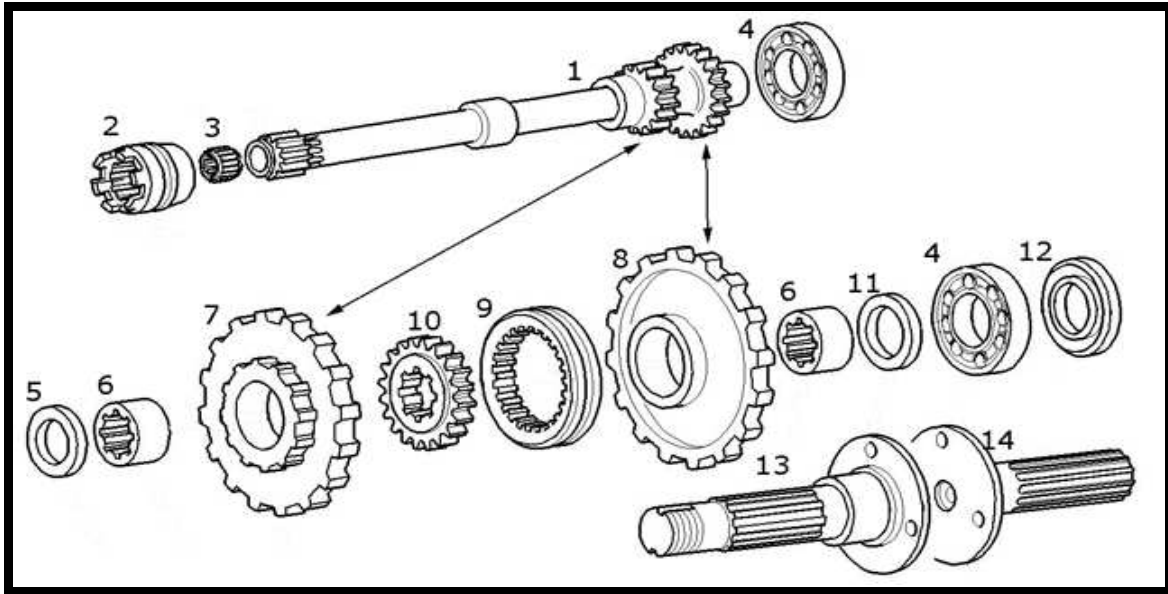

POWER TAKE-OFF(PTO),540/750 RPM

POWER TAKE-OFF(PTO), 540/750 RPM

Key	Ozгур No	Part No	Sub.No	Description	Tractor Models
1	OT44555	47132985	5162066	Shaft,540/750	TD55D,TD60/D,TD65B/D,TD70/D,TD75D,TD80/D,TD85D,TD90/D,TD95/D,TK76/A,TK85/M,TK95M,TK80A/MA,TK90A/MA,TK100A,TL70/A,TL80/A,TL90/A
2	OT44547	5167983	5109812	Sleeve	
3	OT44038	5103238		Bearing,15X21X16	
4	OT44107	20943310	81808853	Bearing,40x90x23	
5	OT44559	5122797		Washer	
6	OT44137	5101537	82982327	Bushing	
7	OT44561	5109733		Driven Gear,540rpm	
8	OT44562	5162067		Driven Gear,750	
9	OT44129	5129513		Sleeve	
10	OT44128	5129512		Sleeve	
11	OT44138	5109656		Washer	
12	OZ28521	5119203		Seal	
13	OT44566	5117501	5090212	Shaft	
14	OZ28521	5185602	5149243	Shaft,540rpm,z=6