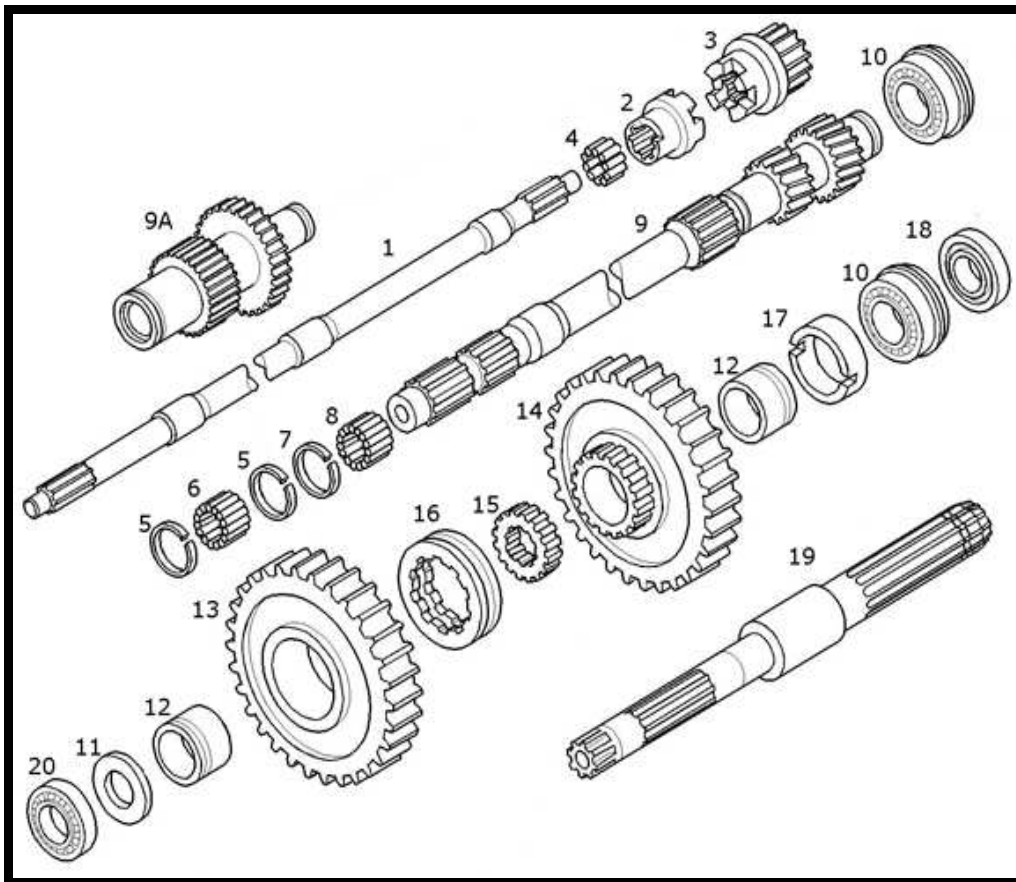

NEW HOLLAND TRACTOR PARTS CATALOG

**POWER TAKE-OFF , 540-540E RPM,VAR.804,  
540-540E RPM,VAR818,540-750 RPM VAR.818**

**POWER TAKE-OFF , 540-540E RPM,VAR.804,  
540-540E RPM,VAR818,540-750 RPM VAR.818**