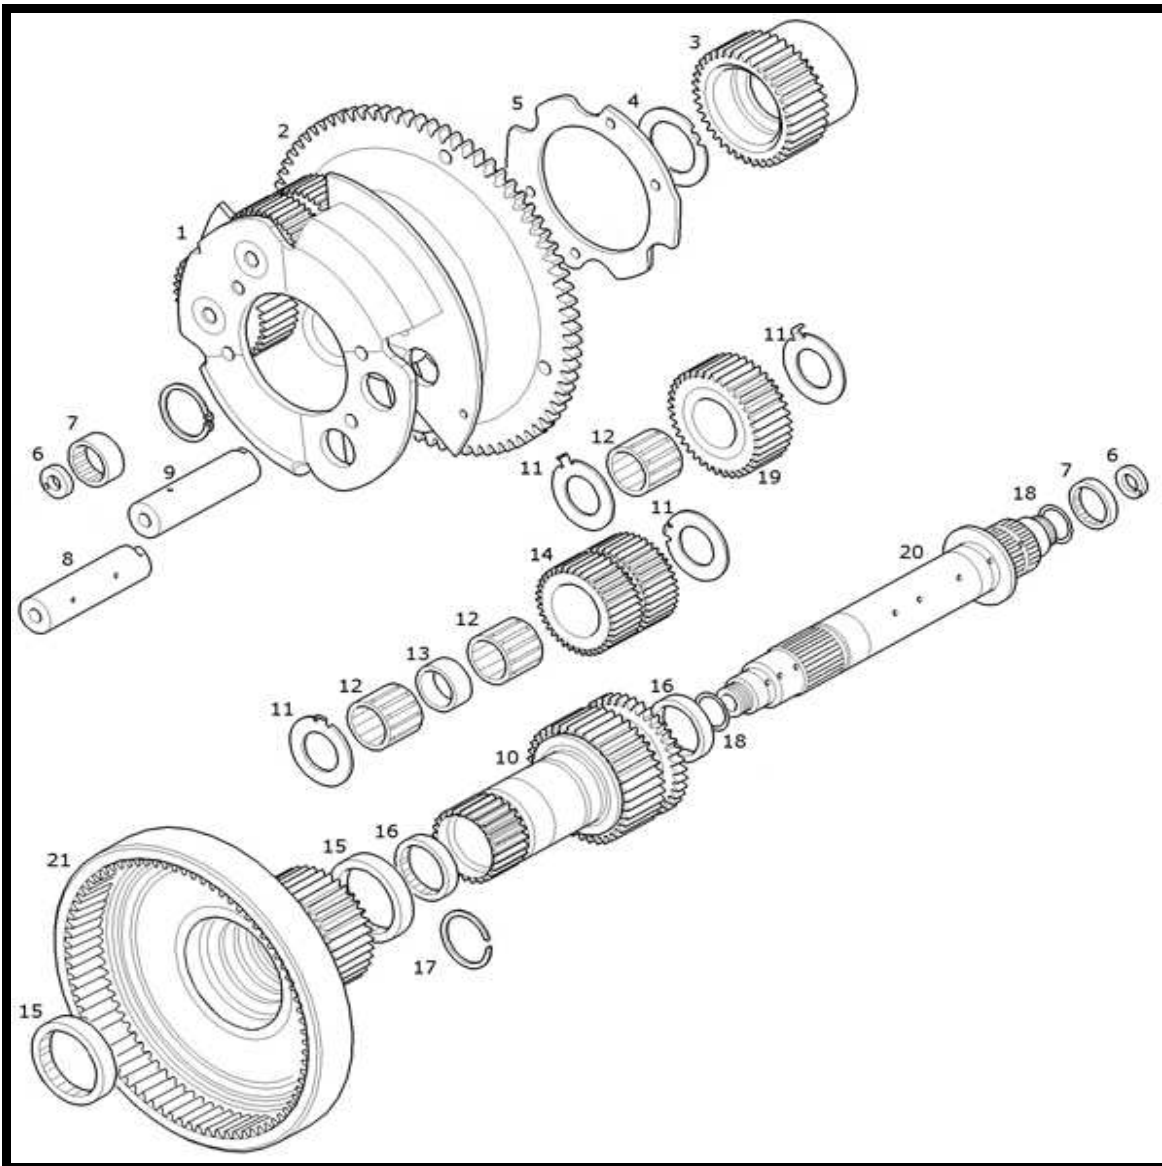

NEW HOLLAND TRACTOR PARTS CATALOG

PLANETARY DRIVE

PLANETARY DRIVE

Key	Ozgur No	Part No	Sub.No	Description	Tractor Models
1	OT43058	192300220175	47111393	Planet carrier	T7510,T7520,T7530,T7540,T7550,TVT135,TVT145,TVT155,TVT170,TVT190,TVT195
2	OT43059	192300220176	47111394	Gear	T7510,T7520,T7530,T7540,T7550,TVT135,TVT145,TVT155,TVT170,TVT190,TVT195 STEYR TRACTOR: CVT120,CVT130,CVT150,CVT170
3	OT43060	192300220015	47109831	Gear,Z=29	
4	OT43061	192200220022		Washer	
5	OT43062	190003860602	47109829	Screw	
6	OT43063	192200210024	47109837	Washer	
7	OT43064	192300220133	47109839	Bearing	
8	OT43065	192300220155	47109824	Pin	
9	OT43066	192300220154	47109821	Pin	
10	OT43067	192300220016		Shaft,Z=29	
11	OT43068	192300220052	47109826	Washer	
12	OT43069	192300220137	84275535	Bearing	
13	OT43070	192200220103	47109825	Sleeve	
14	OT43071	192200220008	47109827	Planetary gear	
15	OT43072	192200220059	47109833	Bearing	
16	OT43073	192300220165	47109835	Bearing	
17	OT43074	192300220152	47111391	Locking ring	
18	OT43075	192200220082	47108100	Seal	
19	OT43076	192200220006	47109823	Planetary gear	
20	OT43077	192300220129	47109836	Shaft	
21	OT43078	192300220606	47110825	Ring gear