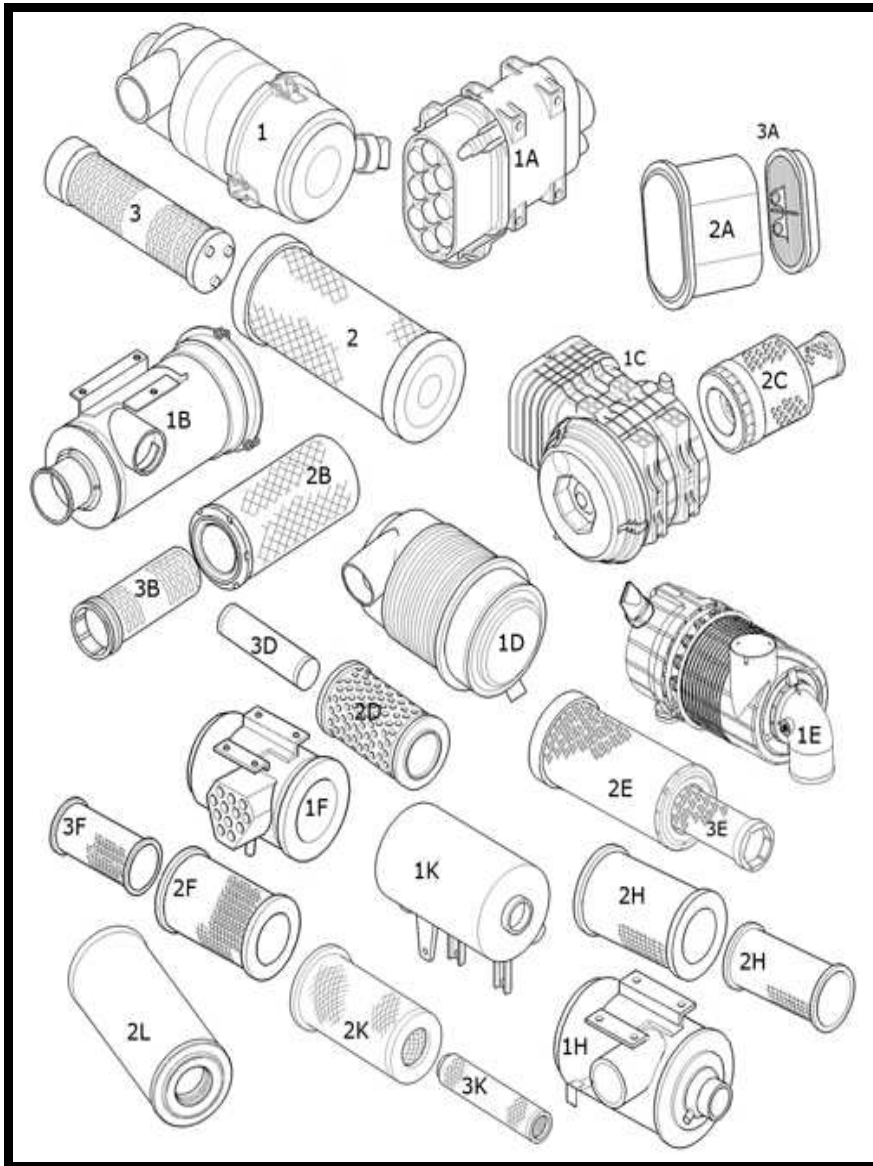

Key	Ozgur No	Part No	Sub.No	Description	Tractor Models
3A	OZ41784	87356353		Air filter, inner	T4020V,T4030F,T4030N,T4030V,T4040,T4040F,T4040N,T4040V,T4050,T4050F,T4050N,T4050V,T5030,T5040,T5050,T5060,T5070,TD4020F,TD4030F,TD4040F,TD55F,TD65F,TD75F,TK65F,TK65V,TK75F,TK4020F,TK4020V,TK4030,TK4030F,TK4030V,TK4040,TK4040M,TK4050,TK4050M,TK4060
3	OZ41748	9976519	1930592	Air filter, inner	T3010,T3020,T3030,T3040,TCE40,TCE45,TCE50,TCE55
3B	OZ41785	82034607	82028149	Air filter, inner	T6010,T6020,T6040,T6060, TL100A,TL110A
3B	OZ41786	82034622	87683000,82028151	Air filter, inner	T6030,T6050,T6070,T6080,T6090,T7.170,T7.185,T7.200,T7.210,TM120,TM130,TM140,TM155,TL115A,TL125A,TL130A,TL135A
3C	OZ41787	87517153	87324473	Air filter, inner	T7.220,T7.235,T7.250,T7.260,T7.270,T7030,T7040,T750,T7060,T7070

NEW HOLLAND TRACTOR PARTS CATALOG

AIR FILTERS

Key	Ozgur No	Part No	Sub.No	Description	Tractor Models
3D	OZ41788	162000190710	47107868	Air filter, inner	T7510,T7520,T7530,TVT135, T7540,T7550,TVT145,TVT155,TVT170,TVT190 ,TVT195