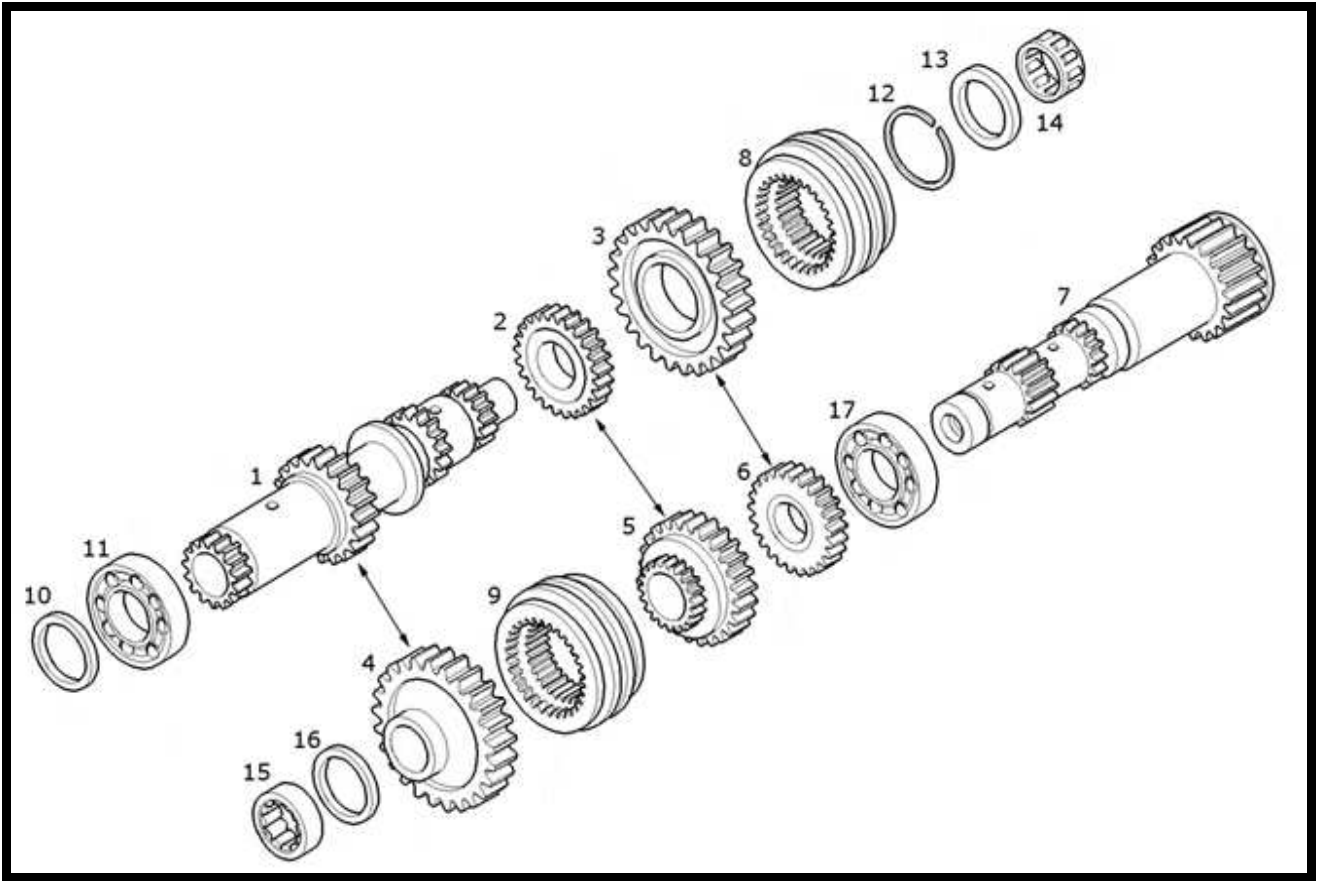

NEW HOLLAND TRACTOR PARTS CATALOG

GEARSHIFT GEARS 12X12,24X24 HI LO TRANSMISSIONS

GEARSHIFT GEARS 12X12,24X24 HI LO TRANSMISSIONS

Key	Ozgur No	Part No	Sub.No	Description	Tractor Models
1	OT42899	47124368	47124367	Countershaft	T6010,T6020,T6030,T6050,T6070, TS100A,TS110A,TS115A,TS125A,TS130A ,TS135A
2	OT42900	81864460	F0NN7102AA	Gear	
3	OT43336	81864879	E9NN7N315CB	Gear	
4	OT42902	81864898	E9NN7N100AB	Gear	
5	OT42903	81864895	E9NN7N101AB	Gear	
6	OT42904	81864893	E9NN7B340CB	Gear	
7	OT42905	5195015		Countershaft	
8	OT42906	47126058		Synchronizer, Z=114,3/4 Speed	
9	OT42907	47131588	82016904, F1NN7124AA	Synchronizer, Z=114,1/2 Speed	
10	OT43148	81864687	E9NN7K281AA	Snap ring	
11	OT43147	81804781	20141040	Bearing	
12	OT42910	81864658	E9NN7059BA	Snap ring	
13	OT42911	81864412	E9NN7N246AA	Washer	
14	OT43154	81864411	F0NN7R065AA	Bearing	
15	OT43180	83962943	E7NND745AA	Bearing	
16	OT43183	81864761	E9NN7N034AB	Washer	
17	OT42915	82020384	C7NN7N430B	Bearing