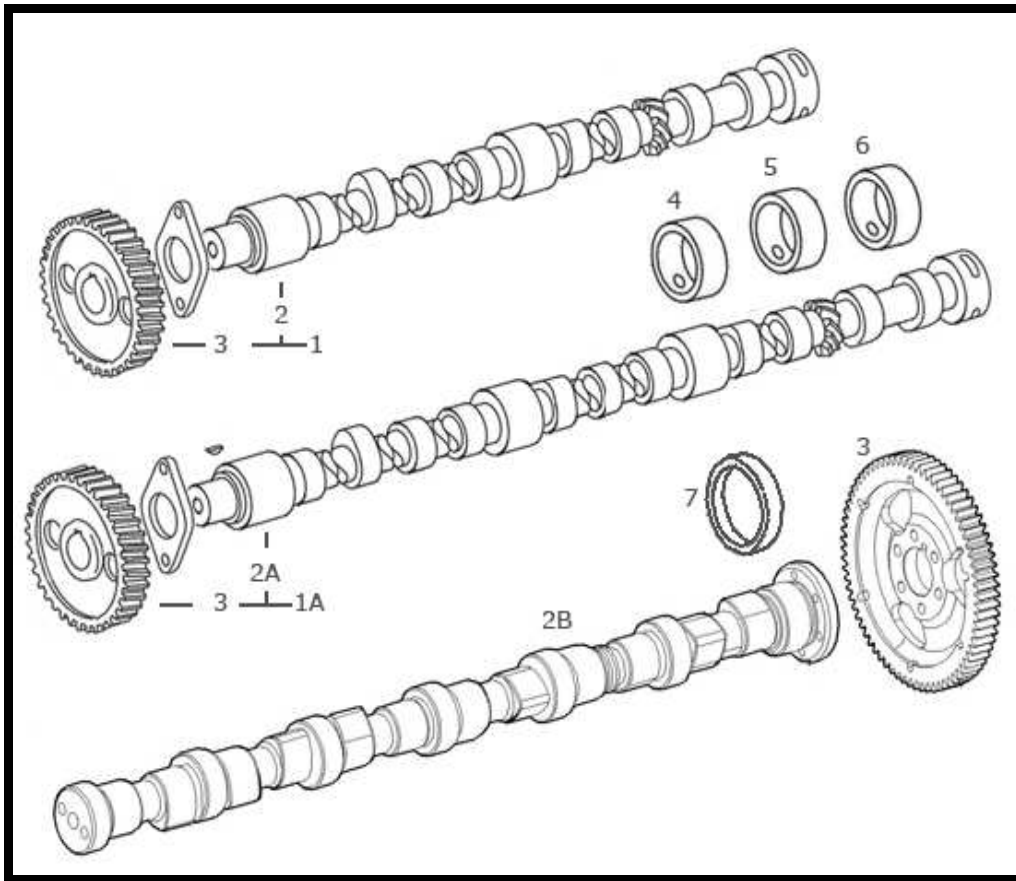

NEW HOLLAND TRACTOR PARTS CATALOG

CAMSHAFT

Key	Ozgur No	Part No	Sub.No	Description	Tractor Models
4	OZ41014	162000010718		Bushing	T7510,T7520,T7530,T7540,T7550,TVT135,TVT145,TVT155,TVT170,TVT190,TVT195
4	OZ40403	4718618	9973969, 82982053, 500377608	Bushing	TD60,TD60D,TD70,TD70D,TD80,TD80D,TD90,TD90,TD95,TD95D,TK100A,TK65F,TK65V,TK70FA,TK70VA,TK75F,TK75FA,TK75M,TK75MA,TK75V,TK75VA,TK80A,TK80MA,TK85,TK85M,TK90A,TK90MA,TK95M,TL70,TL80,TL90,TL100,TN55,TN55V,TN60VA,TN65F,TN65N,TN65VTN70F,TN70NA,TN70SA,TN70VA,TN75F,TN75FA,TN75NA,TN75VA,TN80F,TN85FA,TN90F,TN95F,TN95FA,TN95NA,TN95VA,
5	OZ41015	162000010719		Bushing	T7510,T7520,T7530,T7540,T7550,TVT135,TVT145,TVT155,TVT170,TVT190,TVT195
5	OZ40405	4718619	82982055, 4603450	Bushing	TD60,TD60D,TD70,TD70D,TD80,TD80D,TD90,TD90,TD95,TD95D,TK100A,TK65F,TK65V,TK70FA,TK70VA,TK75F,TK75FA,TK75M,TK75MA,TK75V,TK75VA,TK80A,TK80MA,TK85,TK85M,TK90A,TK90MA,TK95M,TL70,TL80,TL90,TL100,TN55,TN55V,TN60VA,TN65F,TN65N,TN65VTN70F,TN70NA,TN70SA,TN70VA,TN75F,TN75FA,TN75NA,TN75VA,TN80F,TN85FA,TN90F,TN95F,TN95FA,TN95NA,TN95VA,
6	OZ41016	162000010720		Bushing	T7510,T7520,T7530,T7540,T7550,TVT135,TVT145,TVT155,TVT170,TVT190,TVT195
6	OZ41022	4718620	82982054, 4603451	Bushing	TD60,TD60D,TD70,TD70D,TD80,TD80D,TD90,TD90,TD95,TD95D,TK100A,TK65F,TK65V,TK70FA,TK70VA,TK75F,TK75FA,TK75M,TK75MA,TK75V,TK75VA,TK80A,TK80MA,TK85,TK85M,TK90A,TK90MA,TK95M,TL70,TL80,TL90,TL100,TN55,TN55V,TN60VA,TN65F,TN65N,TN65VTN70F,TN70NA,TN70SA,TN70VA,TN75F,TN75FA,TN75NA,TN75VA,TN80F,TN85FA,TN90F,TN95F,TN95FA,TN95NA,TN95VA,
7	OZ41017	J945329	87775207, 3945329	Bushing	T8010,T8020,T8030,T8040,T8050,T9010,T9020,TG210,TJ235,TG255,TG285;TJ275,TJ280,J\TJ325,TJ330
7	OZ41018	504003914	504078222	Bushing, qty: 6	T9030,T9040,T9050.TJ380,TJ430
7	OZ41019	504003915	504078223	Bushing, qty: 6	T9030,T9040,T9050.TJ380,TJ430
7	OT42546	87800499	C5NE6261B	Bushing	TM110,TM115,TM120,TM125,TM130,TM135,TM140, TM150,,TM155,TM175,TM180,TM190,TS115,,TV140