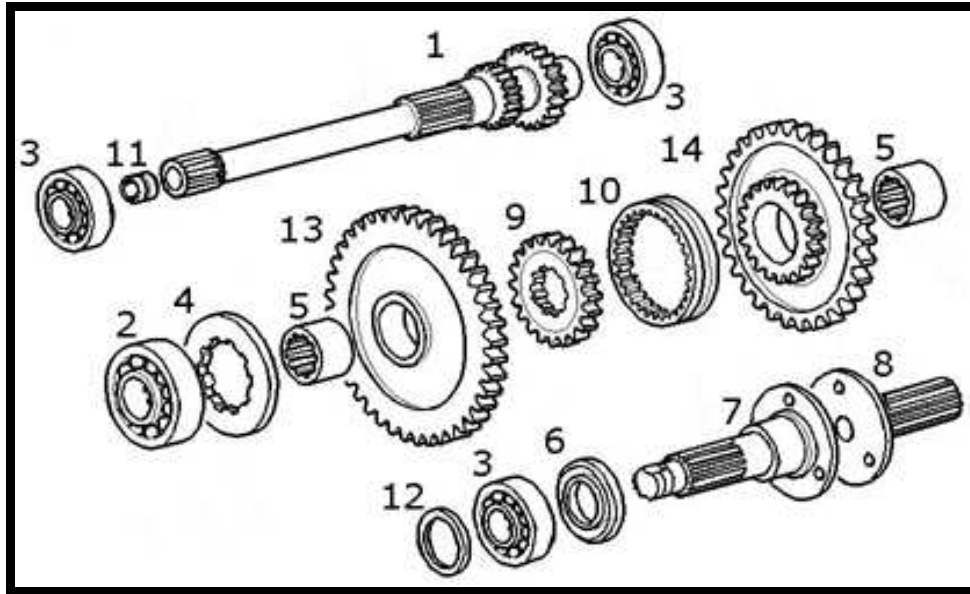

NEW HOLLAND TRACTOR PARTS CATALOG

POWER TAKE-OFF (PTO),540/750 RPM,VAR818

POWER TAKE-OFF , 540/750 RPM ,VAR818

Key	Ozgur No	Part No	Sub.No	Description	Tractor Models
1	OT44555	47132985	5162066	Shaft	TL70,TL70A,TL80,TL80A,TL90,TL90A
2	OT44016	20045200		Bearing,35x80x21	
3	OT44107	20943310	81808853	Bearing,40x90x23	
4	OT44559	5122797		Washer	
5	OT44137	5101537	82982327	Bushing	
6	OZ59454	5119203		Seal	
7	OT44566	5117501	5090212	Shaft	
8	OZ28521	5185602	5149243	Shaft,540 rpm	
9	OT44128	5129512	87311694	Sleeve	
10	OT44129	5129513		Sleeve	
11	OT44038	5103238		Rollar cage bearing	
12	OT44138	5109656		Washer	
13	OT44561	5109733		Driven gear,540 rpm	
14	OT44562	5162067		Driven gear,750 rpm