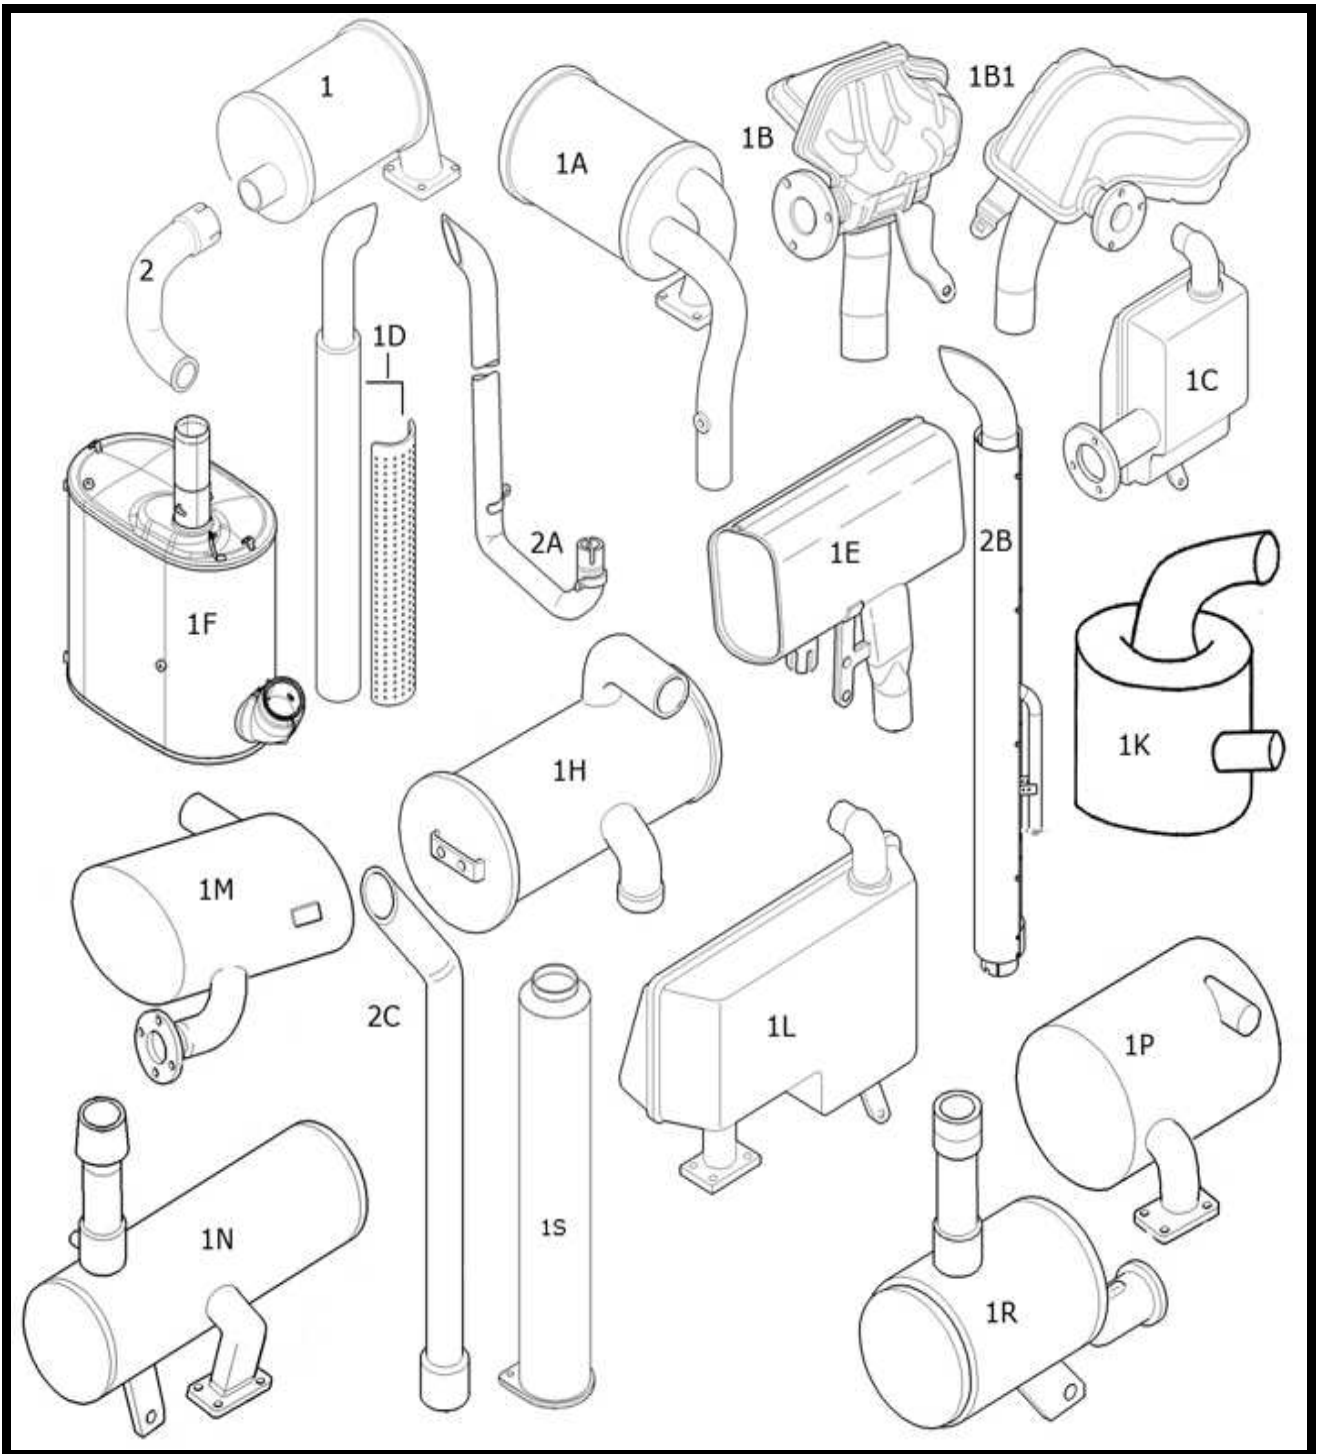

NEW HOLLAND TRACTOR PARTS CATALOG

SILENCERS

Key	Ozgur No	Part No	Sub.No	Description	Tractor Models
1	OZ41236	9976352		Muffler, horizontal	T3010, TCE40
1	OZ41237	9976353		Muffler, horizontal	T3020, T3030, T3040, TCE45, TCE50, TCE55
1A	OZ41238	9976441		Muffler, Low	T3010, TCE40
1A	OZ41239	9976442		Muffler, Low	T3020, T3030, T3040, TCE45, TCE50, TCE55
1B	OZ41240	87384847	87310449	Muffler, vertical	T4020, T4030, T4040, T4050
1B	OZ41241	87392493		Muffler, vertical	T4020, T4030, TD5010, TD5020, TD5030, TK4020F, TK4020V, TK4030, TK4030F, TK4030V, TK4040, TK4040M
1B1	OZ41242	87379358		Muffler, vertical	T4020V, T4030F, T4030N, T4030V, T4040F, T4040N, T4040V