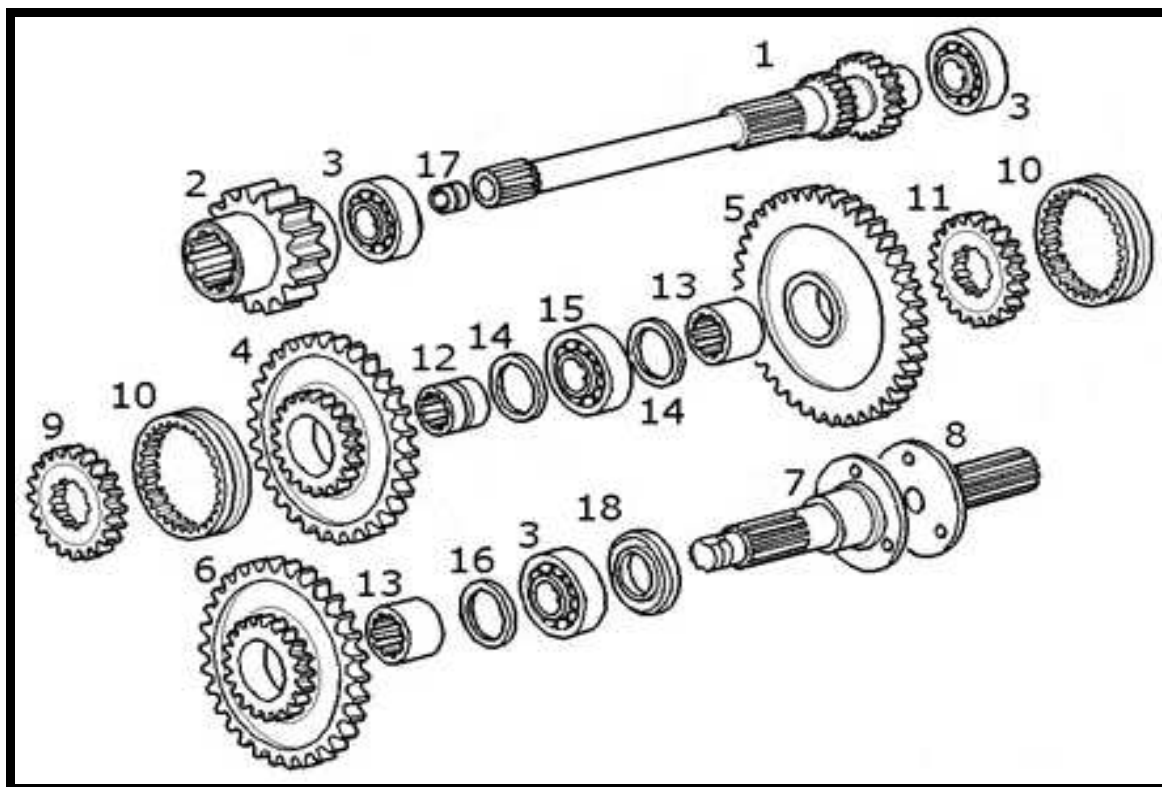

POWER TAKE-OFF (PTO),540/750/1000 RPM,VAR817

POWER TAKE-OFF , 540/750/1000 RPM , VAR817

Key	Ozgur No	Part No	Sub.No	Description	Tractor Models
1	OT44675	47132988	5162806	Shaft	TL70,TL70A,TL80,TL80A,TL90,TL90A
2	OT44676	5162807		Gear, 750 Rpm	
3	OT44107	20943310	81808853	Bearing,40x90x23	
4	OT44562	5162067		Driven gear,750 rpm	
5	OT44561	5109733		Driven gear,540 rpm	
6	OT44624	5109736		Driven gear,1000 rpm	
7	OT44681	5162823		Shaft	
8	OZ28521	5185602	5149243	Shaft,540 rpm	
9	OT44144	5162794		Sleeve	
10	OT44129	5129513		Sleeve	
11	OT44128	5129512	87311694	Sleeve	
12	OT44155	5162787		Bushing	
13	OT44137	5101537	82982327	Bushing	
14	OT44136	5162811		Washer	
15	OT44016	20045200		Bearing,35x80x21	
16	OT44138	5109656		Washer	
17	OT44038	5103238		Rollar cage bearing	
18	OZ59454	5119203		Seal