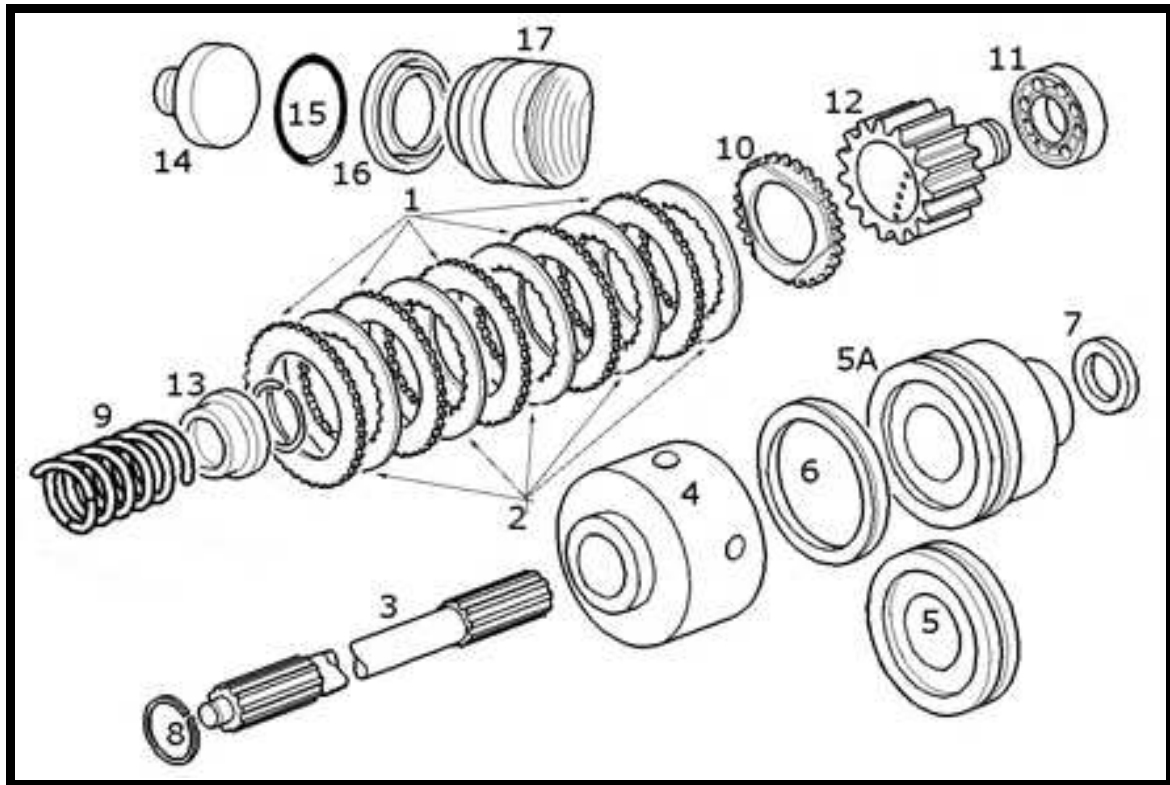

**POWER TAKE-OFF (PTO),CLUTCH**

**POWER TAKE-OFF , CLUTCH**

Key	Ozgur No	Part No	Sub.No	Description	Tractor Models
1	OT44165	5189182		Plate	T5030,T5040,T5050,T5060,T5070,TL70,TL70A,TL80,TL80A,TL90,TL90A,TL100,TL100A
2	OT44166	5165951		Driven plate	
3	OT44112	5176739		Shaft	
4	OT44168	5189184		Housing	
5	OT44169	87650341		Piston,Hydraulic Clutch	T5030,T5040,T5050,T5060,T5070
5A	OT44170	5165960		Piston	(TL70,TL70A,TL80,TL80A,TL90,TL90A,TL100,TL100A,-C4738)
5A	OT44171	5189185		Piston,Hydraulic Clutch	T5030,T5040,T5050,T5060,T5070,(TL70,TL70A,TL80,TL80A,TL90,TL90A,TL100,TL100A,D4738-)
6	OT44172	5172413		Seal	T5030,T5040,T5050,T5060,T5070,TL70,TL70A,TL80,TL80A,TL90,TL90A,TL100,TL100A
7	OT44173	5137564		Ring	
8	OT44174	13398176		Snap ring	
9	OT44175	5171681		Spring	
10	OT44176	87651625		Plate	T5030,T5040,T5050,T5060,T5070
10	OT44177	5188572	5137804	Plate,Hydraulic Clutch	
11	OT44178	24905130	89829934	Bearing,45x75x16	T5030,T5040,T5050,T5060,T5070,TL70,TL70A,TL80,TL80A,TL90,TL90A,TL100,TL100A
12	OT44179	5193206	5173369	Hub,Hydraulic Clutch	
12	OT44180	87650342		Hub	T5030,T5040,T5050,T5060,T5070
13	OT44181	5193205	5165948	Retainer cup	T5030,T5040,T5050,T5060,T5070,TL70,TL70A,TL80,TL80A,TL90,TL90A,TL100,TL100A
14	OT44182	5165946		Disc	
15	OT44183	14459080	81844485	O-Ring	
16	OT44184	14458480	8271589	Seal	
17	OT44185	5165953		Piston	