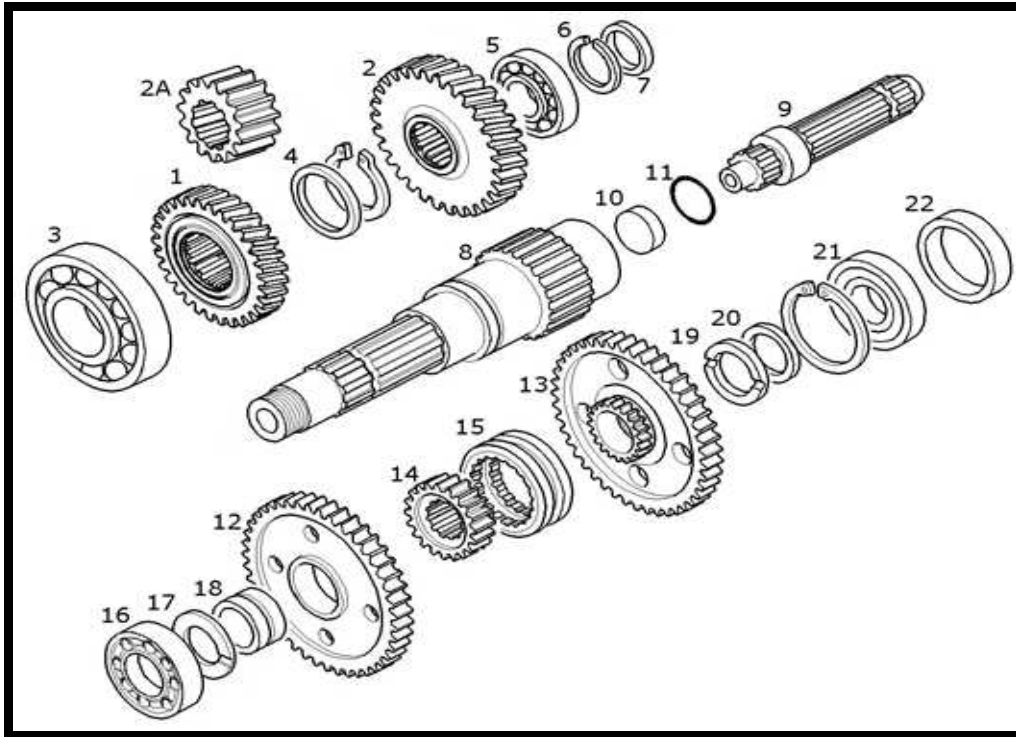

**NEW HOLLAND TRACTOR PARTS CATALOG
POWER TAKE-OFF(PTO),540/1000,540E/1000,1000E/1000 RPM**

POWER TAKE-OFF PTO, 540/1000,540E/1000,1000E/1000 RPM

Key	Ozgur No	Part No	Sub.No	Description	Tractor Models
1	OT44302	87548135		Driven gear,1000 rpm	T7.220,T7.235,T7.250,T7.260.T7.270, T7030,T7040,T7050,T7060,T7070
2	OT44303	87548137		Driven gear,1000E rpm	
2A	OT44304	87576360		Driven gear,540E rpm	
2A	OT44305	5182638		Driven gear,540 rpm	
3	OT44306	87543968	87707492	Bearing,75X130X25	
4	OT44307	5151457		Washer	
5	OT44308	5182641		Bearing,35x80x21	
6	OT44197	5154307		Snap ring	
7	OT44196	5154308		Washer	
8	OT44311	47131841	5196859, 47132123	Shaft	
9	OT44199	47130743		Shaft,PTO,Z=21,540 rpm	
9	OT44313	47130744	5182613	Shaft,PTO,Z=21,1000 rpm	
9	OT44314	47132584	5196860	Shaft,PTO,Z=20,1000E rpm	
10	OT44315	5179204		Plug	
11	OT44159	14459881	8280986	O-Ring	
12	OT44317	87605013		Driven gear,1000 rpm	
13	OT44318	87605012		Driven gear,1000E rpm	
13	OT44319	87592699		Driven gear,750 rpm	
13	OT44320	87600398		Driven gear,540 rpm	
14	OT44239	87578128		Sleeve	
15	OT44206	87578126		Sleeve	
16	OT44323	5138660	84204875	Bearing,40x90x23	
17	OT44262	5182629		Plate	
18	OT44325	5151437		Bushing	
19	OT44326	47132124		Circlip	
20	OT44327	47131852		Retainer	
21	OT44253	26794680		Bearing,70x125x24	
22	OT44246	5196487		Seal