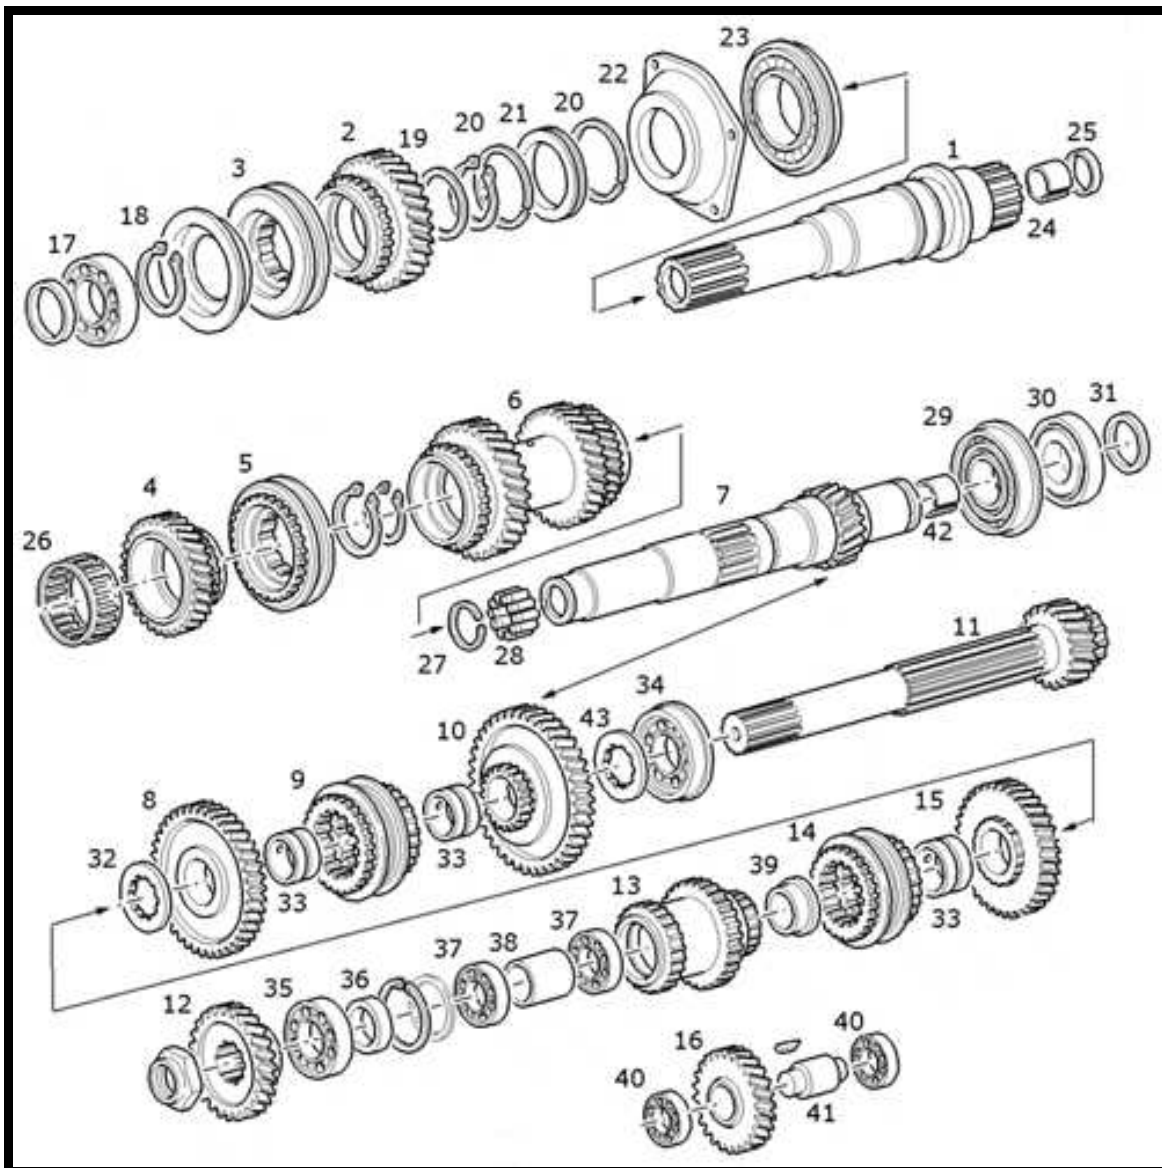

NEW HOLLAND TRACTOR PARTS CATALOG

20X16 MECANICAL TRANSMISSION GEARS

20X16 MECANICAL TRANSMISSION GEARS

Key	Ozgur No	Part No	Sub.No	Description	Tractor Models
1	OT43270	5166956		Main shaft	TM115,TM120,TM125,TM130,TM140 20x16 mecanical transmission
2	OT43271	5166959		Driven gear	
3	OT43272	5167534	5158935	Synchronizer	
4	OT43273	5186736	5158817	Driven gear	
5	OT42810	5186638		Synchronizer	
6	OT43275	5186734		Driven gear,2,3,4 speed	
7	OT43276	5153440		Main shaft	
8	OT43277	5149247		Driven gear 2 speed	
9	OT43278	5158937	5154621	Synchronizer,1-2 speed	
10	OT43279	5149249		Driven gear 1 speed	
11	OT43240	5180811		Shaft	
12	OT43281	5164777		Driven V gear	
13	OT43282	5166958		Driven gear,reverser	
14	OT43283	5149248		Driven gear 4 speed	
15	OT43284	5158937		Synchronizer	
16	OT43285	5169966	5153570	Idler gear, reverser	
17	OT43082	28042510	87591494	Bearing	
18	OT43287	5167269		Spacer	
19	OT43288	5166954		Ring	
20	OT43289	5131232		Sealring	
21	OT43290	5166957		Ring	
22	OT43291	5166968		Cover	
23	OT43238	28996390	87543968	Bearing	
24	OT42952	5107725		Bushing	
25	OT43294	5112294		Seal	
26	OT43295	5144915		Needle bearing,68x74x30	
27	OT43296	5149529		Circlip	
28	OT43297	5151343		Needle bearing,45x50x27	
29	OT43222	5138418		Bearing	
30	OT42852	26800160		Bearing	
31	OT43300	5144962		Washer	
32	OT43241	5149239		Washer	
33	OT43302	5149115		Bushing	
34	OT43222	5138418	79070194	Bearing	
35	OT43304	37198	83980353	Bearing	
36	OT43305	5149476		Spacer	
37	OT43249	24903820	84438713	Bearing	
38	OT43250	5166680		Spacer	
39	OT43308	5166678		Spacer	
40	OT43254	20715580	44881137	Bearing	
41	OT43255	5153564		Shaft	
42	OT43311	5107725		Bushing	
43	OT43312	5149127		Washer