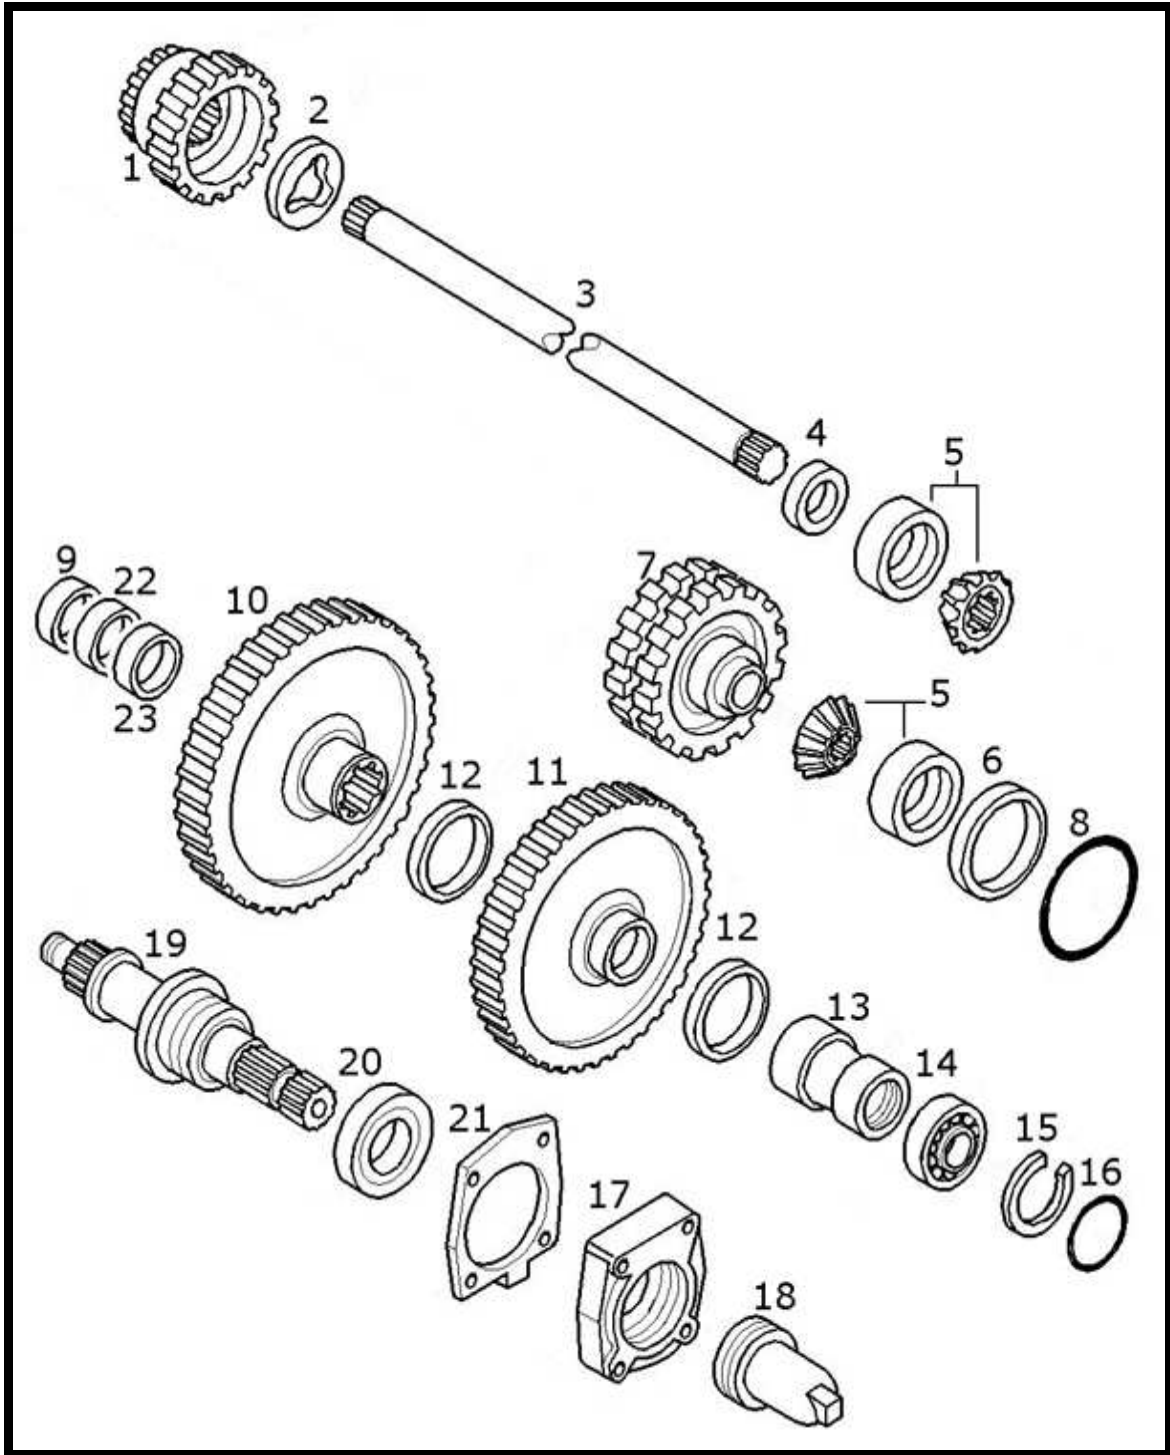

POWER TAKE-OFF, W/ CAB OR PLATFORM

POWER TAKE-OFF,W/CAB OR PLATFORM

Key	Ozgur No	Part No	Sub.No	Description	Tractor Models
1	OT44973	E9NNN750AB	81865535	Hub	TS80,TS90,TS100,TS110,TS115,TV140
2	OZ44974	81801955	C5NNN783A	Washer	
3	OT45002	E0NNA701AA	83924761	PTO Shaft,21T	
4	OT45003	81819794	C7NNB749A	Shim	
5	OT45004	WAA4220A		Bearing assy.	
6	OT45005	E0NNC779AA	83924756	Shim,0.20"	
6	OT45006	E0NNC779BA	83924757	Shim,0.12"	
6	OT45007	E0NNC779CA	83924758	Shim,0.05"	
6	OT45005	E0NNC779AA	83924759	Shim,0.20"	
6	OT45009	E0NNC779EA	83924760	Shim,0.10"	
7	OZ24866	E0NN745AA	83924763	Gear,20T/41T	
8	OT44977	87089S95	83926596	O-Ring	
9	OT44979	E9NNB730AA	83977177	Washer	
10	OZ24853	E0NNA726AD	83927911	Gear,70T,540 RPM	
11	OZ24854	E0NNA726BA	83926452	Gear,84T,1000 RPM	
12	OT45012	E0NNB730AA	83924599	Washer	
13	OZ24867	D8NNB733AC	83946838	Sleeve	
14	OT44984	D2NNB745A	87588896	Bearing	
15	OT44985	C7NNB748A	81819793	Snap ring	
16	OT45015	9823571	83914549	O-Ring	
17	OT44988	E9NNN759AA	83997961	Retainer	
18	OT44989	C0NNA760A	81820813	Cap	
19	OT45018	86511620	83957546	PTO Shaft,1000 rpm	
19	OZ24880	E6NNB728AA	83959984	PTO Shaft,540 rpm,6T	
20	OT44986	9823545	89823545	Seal	
21	OT44987	F0NNB732AA	81867255	Gasket	
22	OT44980	E0NNC780AA	83924753	Washer	
23	OZ24853	E0NNA726AD	83927911	Washer