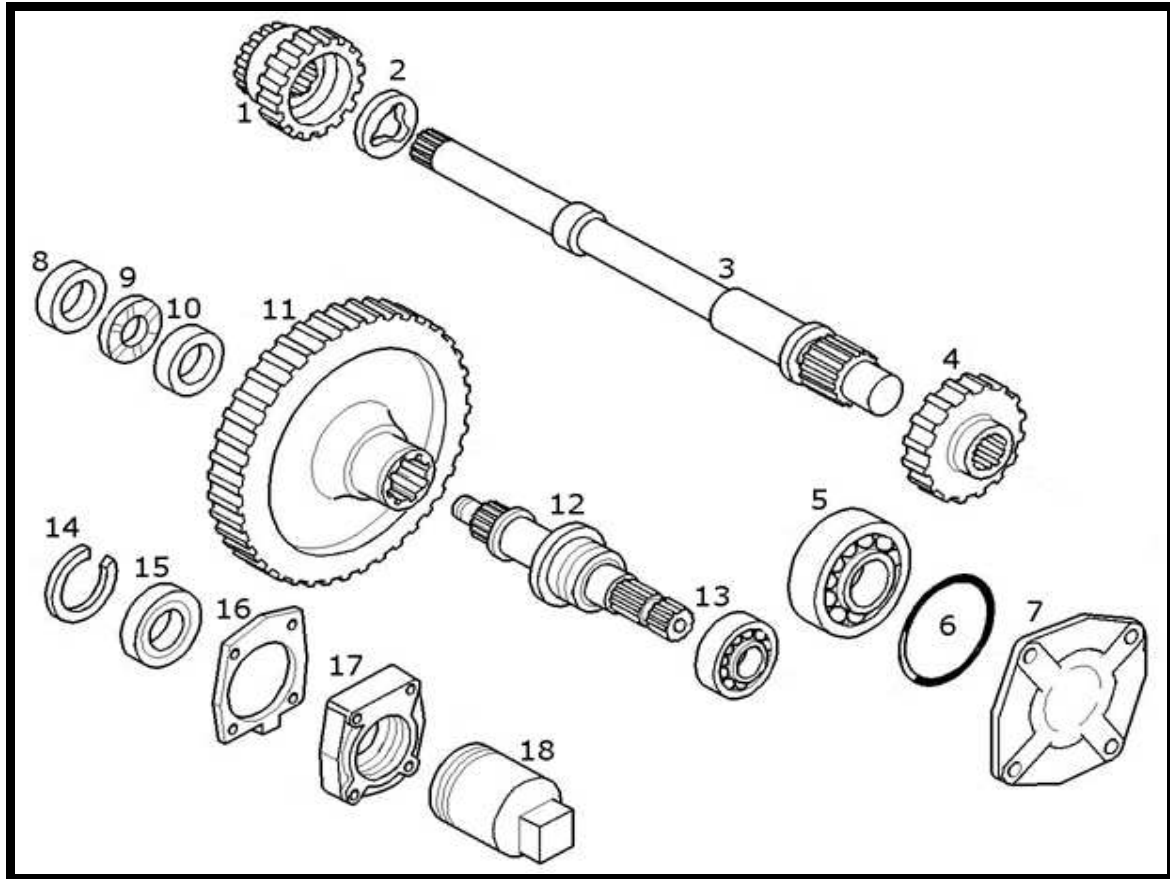

POWER TAKE-OFF

POWER TAKE-OFF

Key	Ozgur No	Part No	Sub.No	Description	Tractor Models
1	OT44973	E9NNN750AB	81865535	Hub	TS80,TS90,TS100,TS110,TS115,TV140
2	OT44974	81801955	C5NNN783A	Washer	
3	OT44975	82002444	83983483	PTO Shaft,21T/25T	TS80,TS90,TS100
4	OZ24815	D1NN745B	81824582	Gear,25T,540RPM	
5	OT44976	E8NNN755AA	83983741	Bearing	
6	OT44977	87089S95	83926596	O-Ring	
7	OT44978	E8NNN760AA	83983849	Retainer	
8	OT44979	E9NNB730AA	83977177	Washer	
9	OT44980	E0NNC780AA	9845543	Bearing	
10	OT44981	E1NNB730BA	83927910	Washer	
11	OT44982	E8NNA726AA	83983641	Gear,25T	
12	OT44983	E8NN710AA	83990490	Shaft,lower,28T	
13	OT44984	D2NNB745A	87588896	Bearing	
14	OT44985	C7NNB748A	81819793	Snap ring	
15	OT44986	9823545	89823545	Seal	
16	OT44987	F0NNB732AA	81867255	Gasket	
17	OT44988	E9NNN759AA	83997961	Retainer	
18	OT44989	C0NNA760A	81820813	Cap