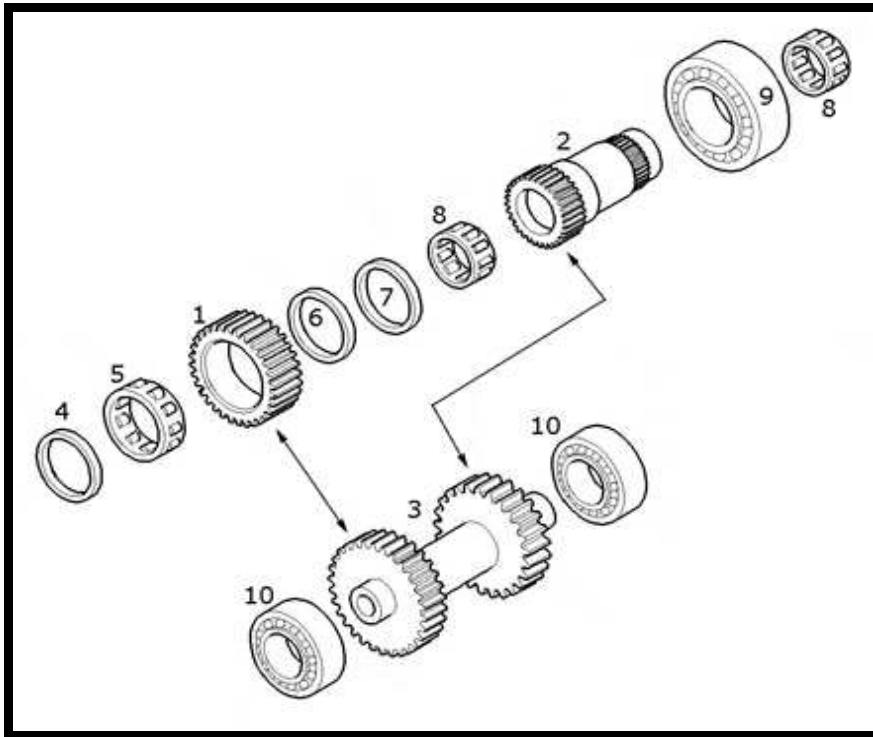

NEW HOLLAND TRACTOR PARTS CATALOG

GEARSHIFT GEARS 16X16 FRONT

GEARSHIFT GEARS 16X16 FRONT

Key	Ozгур No	Part No	Sub.No	Description	Tractor Models
1	OT42868	87396940		Driven gear	T6010,T6020,T6030,T6040,T6050,T6060 ,T6070,TS100A,TS110A,TS115A,TS125A, TS130A,TS135A
2	OT42869	87396945		Shaft	
3	OT42870	87396953		Driven shaft	
4	OT42871	81863735		Washer	
5	OT42871	81863735		Bearing	
6	OT42873	81864333		Snap ring	
7	OT42846	82012540	F0NN7C435AA	Washer	
8	OT42875	81863099	F0NN7N430BA	Bearing	
9	OT42876	5182640		Bearing	
10	OT42877	47127105	F0NN7118BB	Bearing,25x52x18