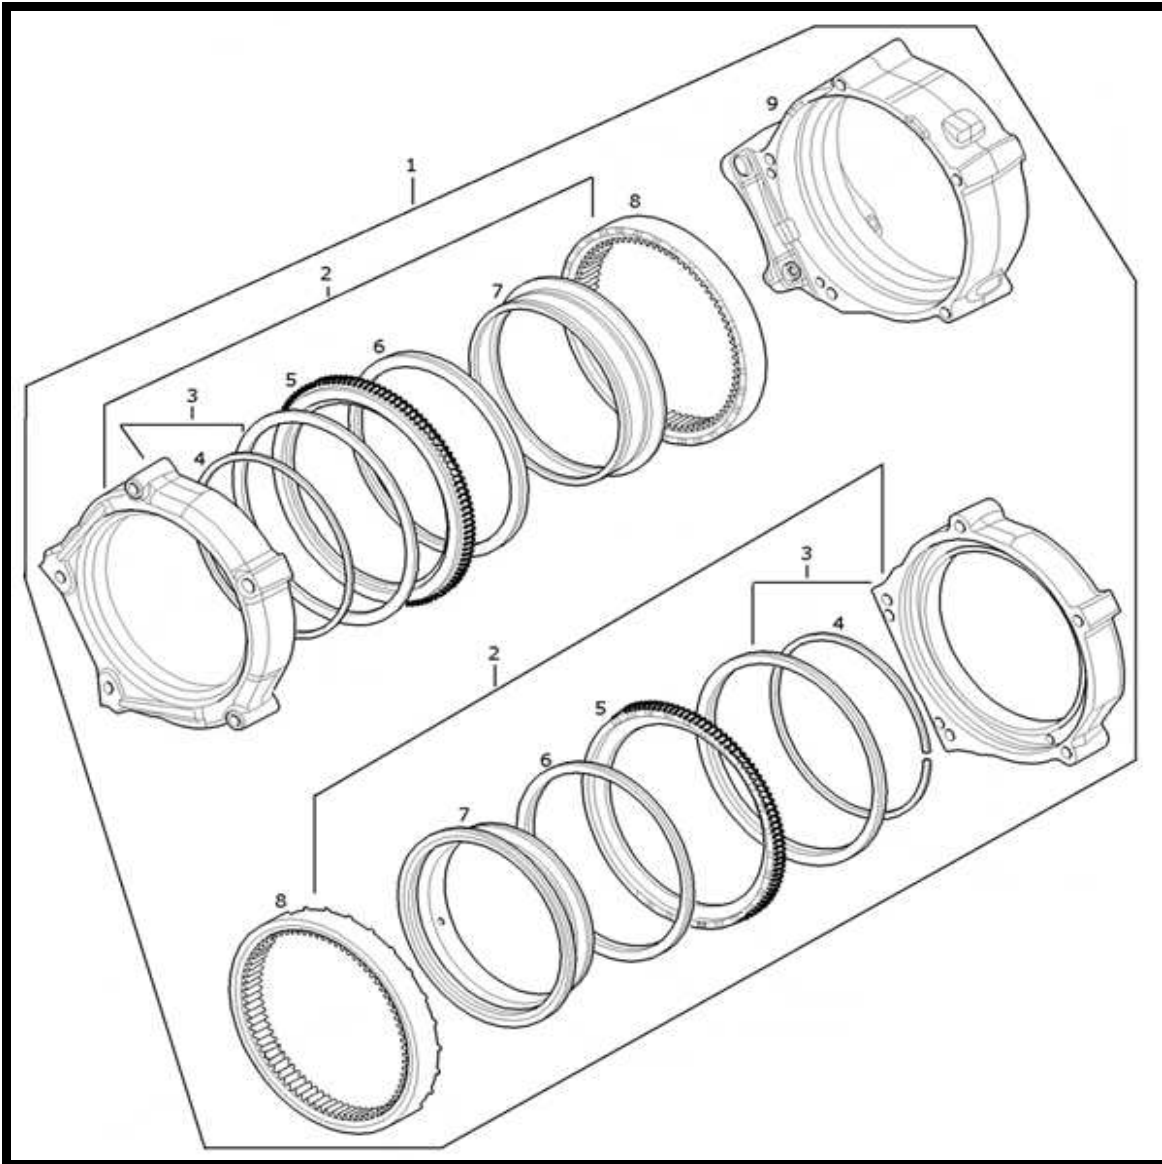

NEW HOLLAND TRACTOR PARTS CATALOG

TRANSMISSION UNIT - CLUTCH

TRANSMISSION UNIT - CLUTCH

Key	Ozgur No	Part No	Sub.No	Description	Tractor Models
1	OT43028	192300220700		Clutch assy.	T7510,T7520,T7530,T7540,T7550,TVT135, TVT145,TVT155,TVT170,TVT190,TVT195  STEYR TRACTOR: CVT120,CVT130,CVT150,CVT170
2	OT43029	192300220701		Clutch KIT	
3	OT43030	192300210603	47109845	Support	
4	OT43031	192200220071	47109850	Circlip	
5	OT43032	192300220123		Ring gear	
6	OT43024	192300220054		Belleville spring	
7	OT43034	192300220117	47109849	Support	
8	OT43035	192300220122		Ring gear	
9	OT43036	192300210002	47109842	Guide	