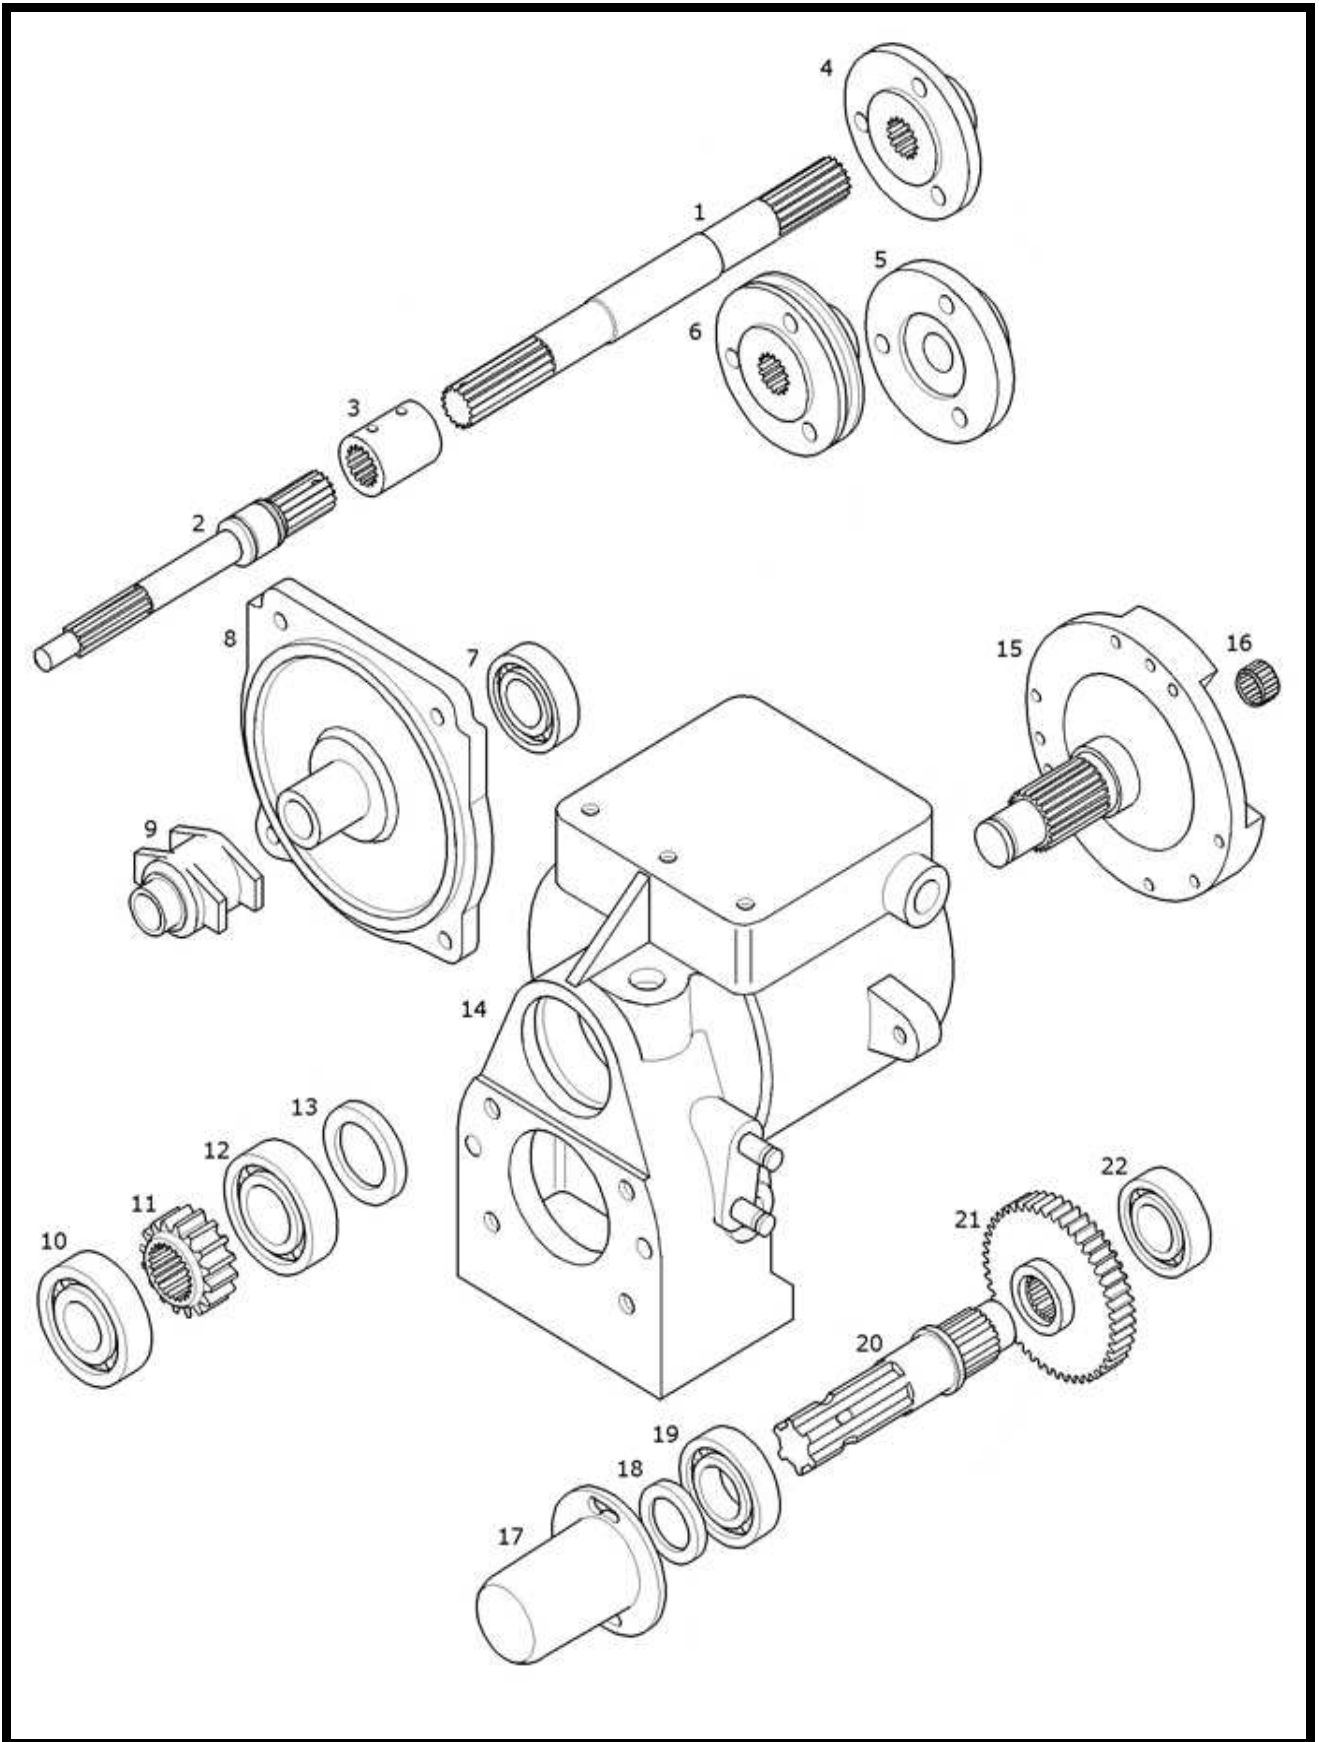

NEW HOLLAND TRACTOR PARTS CATALOG

FRONT PTO

FRONT PTO

Key	Ozgur No	Part No	Sub.No	Description	Tractor Models	
1	OT43943	9976648		Shaft	T3010,CE40	
1	OT43944	9976203		Shaft	T3020,T3030,TCE45,TCE50	
1	OT43945	87289037		Shaft	T3040,TCE55	
2	OT43946	9976140		Shaft	T3010,T3020,T3030,T3040,TCE40,TCE45, TCE50,TCE55	
3	OT43947	9976218	9977005	Sleeve		
4	OT43948	9976204		Flange,Less,A.C.		
5	OT43949	87289455		Flange,With,A.C.		
6	OT43950	9977585		Flange,With,A.C.	T3040,COMPACT,T3010,T3020,T3030, T3040,TCE55	
7	OT43951	9976800	9976561	Bearing,25X52X15	T3010,T3020,COMPACT,T3010,T3020,T3030, T3040,TCE40,TCE45,TCE50	
8	OT43952	9976989	9976149	Cover		
9	OT43953	9976142		Sleeve		
10	OT43954	9975039		Bearing,25x62x17		
11	OT43955	9976134		Gear		
12	OT43956	9975037		Bearing,30x62x16		
13	OT43957	9975968		Gasket		
14	OT43958	9976174	9976998	Box		
15	OT43959	9976135		Shaft		
16	OT43960	9975169		Bearing		
17	OT43961	9976497		Shield		
18	OT43962	9975181		Washer		
19	OT43963	9975290		Bearing		
20	OT43964	9976137		Shaft		T3010,T3020,COMPACT,T3010,T3020,T3030, T3040,TCE40,TCE45,TCE50,compact trac.
20	OT43965	87289658		Shaft	T3010,T3020,T3030,T3040,new compact trac.	
21	OT43966	9976136		Gear	T3010,T3020,COMPACT,T3010,T3020,T3030, T3040,TCE40,TCE45,TCE50	
22	OT43956	9975037		Bearing