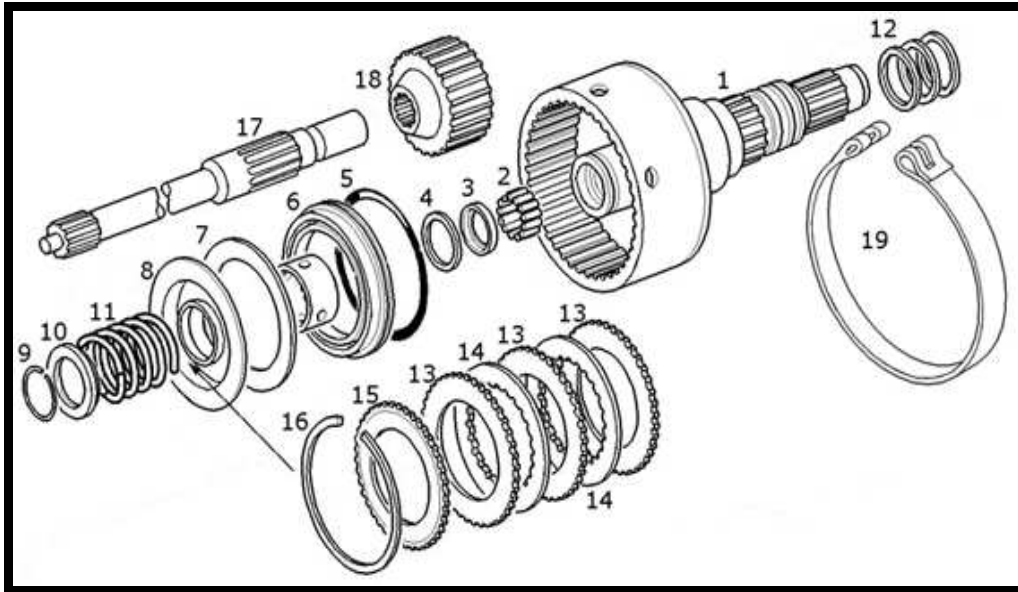

POWER TAKE-OFF (PTO),CLUTCH

POWER TAKE-OFF , CLUTCH

Key	Ozgur No	Part No	Sub.No	Description	Tractor Models	
1	OT44758	5171667		Hub	TM115, TM120, TM125, TM130, TM135, TM140, TM155	
1	OT44759	5171669		Hub	TM150, TM165	
2	OT44288	5138952	4980532	Bearing	TM115, TM120, TM125, TM130, TM135, TM140, TM150, TM155, TM165, TM175, TM190	
3	OT44761	5150868		Disc		
4	OT44762	5152665		Seal		
5	OT44283	5143775		Seal		
6	OT44764	5171656		Piston		
7	OT44765	5171580		Spring		
8	OT44766	5152667		Cap washer		
9	OT44767	13399376		Snap ring		
10	OT44768	5152675		Retainer cup		
11	OT44175	5171681		Spring		
12	OT44285	5175983	5154309	O-ring		
13	OT44771	5143721		Driving plate		
14	OT44772	5158919	5150190	Driving plate		
15	OT44773	5172312	5178984	Driving plate		
16	OT44276	5143715	5162251	Circlip		
17	OT44775	5152681		Shaft		
18	OT44776	5171698		Hub		
19	OT44777	83956644	47124034	Brake band		
19	OT44291	87391136		Brake band		TM175, TM190