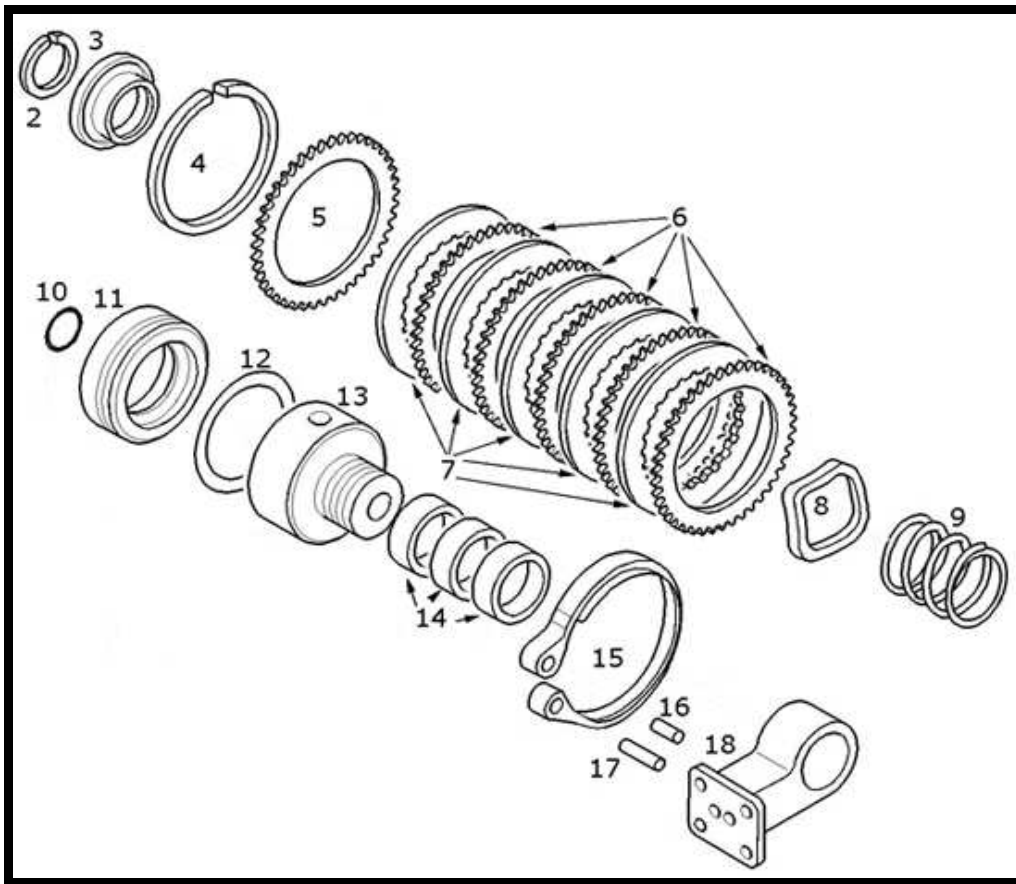

NEW HOLLAND TRACTOR PARTS CATALOG

**POWER TAKE-OFF – CLUTCH,L/CAB**

**POWER TAKE-OFF ,CLUTCH,L/CAB**

Key	Ozgur No	Part No	Sub.No	Description	Tractor Models	
1	OT44990	E0NNN751BB	81871420	PTO Clutch assy.inc.2-13	TS80,TS90,TS100,TS110	
2	OT44991	PBB77517A	81808602	Snap ring	TS80,TS90,TS100,TS110,TS115	
3	OZ24863	C3NN7D211A	81804877	Seat		
4	OT44992	9823829		Snap ring		
5	OT44993	9824099	83931447	Driving plate		
6	OZ28507	81822308	81870755	Plate		
7	OZ24803	PBB77573A	81808607	Plate		
8	OZ24803	D3NNP733A	81833907	Spring		
9	OT44994	D7NNC732A	83935173	Spring		
10	OT44995	83416992		O-Ring		
11	OT44996	F1NNN786AA	81876155	Piston		
12	OZ24808	C0NN7A548A	87712927	Seal		
13	OZ24858	E0NNN707AA	83924795	Housing		
14	OT44997	81809513		Seal		
15	OT44777	83956644	47124034	Brake band		
16	OT44999	81820593		Pin		
17	OT45000	81819797		Pin		
18	OZ24812	D2NNN776A	81826819	Support		TS80,TS90,TS100,TS110