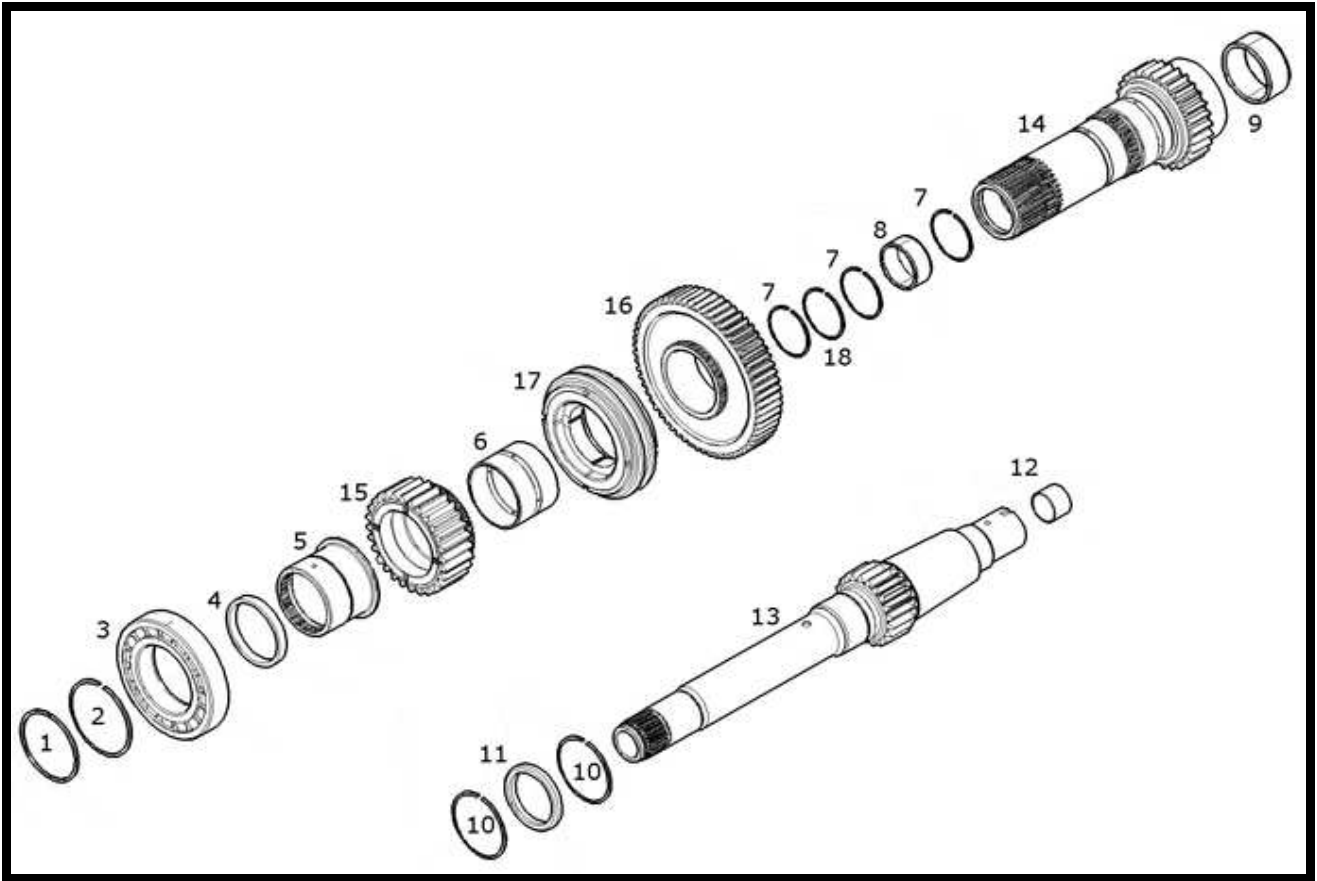

NEW HOLLAND TRACTOR PARTS CATALOG  
I & III RANGE GEARS

I & III RANGE GEARS

Key	Ozгур No	Part No	Sub.No	Description	Tractor Models
1	OT42935	87684516		Snap ring	
2	OT42936	87684515		Spacer,3.00 mm	
2	OT42937	84195846		Spacer,3.10 mm	
2	OT42938	84195849		Spacer,3.20 mm	
2	OT42939	84195850		Spacer,3.30 mm	
3	OT42940	87702000		Bearing	
4	OT42941	84231215		Spacer,2.50 mm	
4	OT42942	84231220		Spacer,2.70 mm	
4	OT42943	84231224		Spacer,3.00 mm	
4	OT42944	84231227		Spacer,3.30 mm	
5	OT42945	84195306		Bearing,carrier	
6	OT42946	87534220		Bushing	T7.220,T7.235,T7.250,T7.260,T7.270 T7030,T7040,T7050,T7060,T7070 AUTOOMMAND TRACTORS-
7	OT42947	5142178		Loccing ring	
8	OT42948	5162256	5107234	Bearing	
9	OT42949	87562575		Bearing,63x80x25	
10	OT42950	87567449		Snap ring	
11	OT42951	87699105		Gasket	
12	OT42952	5107725		Bushing	
13	OT42953	87699353		Shaft	
14	OT42954	84199556		Primary shaft	
15	OT42955	87528197		Gear,primary I	
16	OT42956	87693136		Gear,primary III	
17	OT42957	87534212		Synchronizer	
18	OT42958	84153562		Seal	