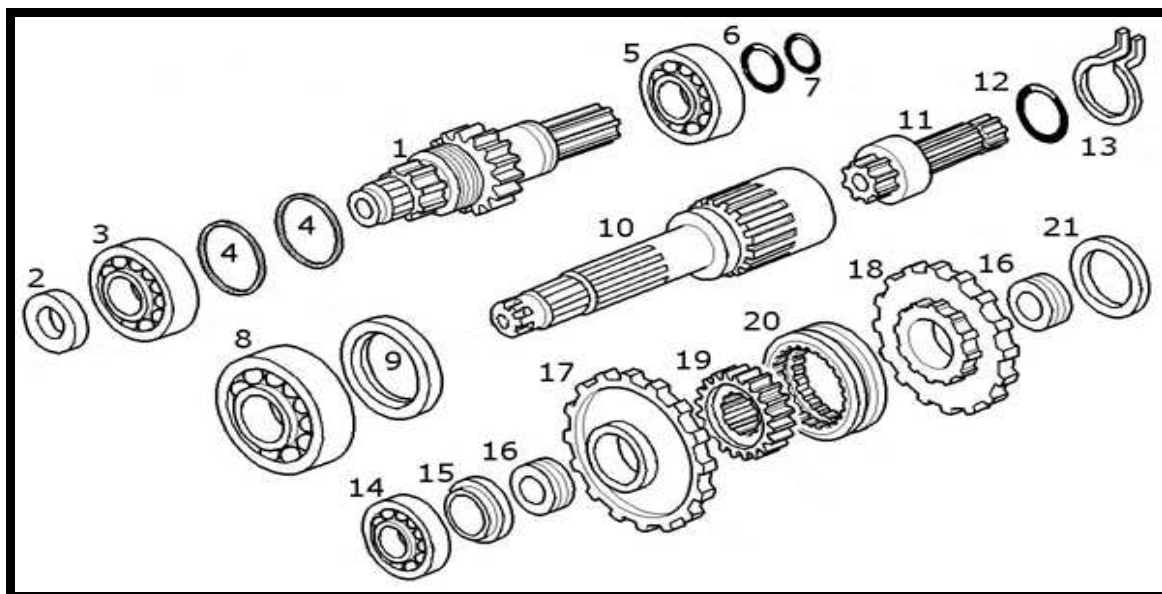

POWER TAKE-OFF(PTO),540/1000 RPM ,VAR728

POWER TAKE-OFF(PTO), 540 RPM ,VAR728

Key	Ozgur No	Part No	Sub.No	Description	Tractor Models
1	OT44732	5174260		Main Shaft	TL70,TL70A,TL80,TL80A,TL90, TL90A,TL100,TL100A
2	OT44115	4996869		Washer	
3	OT44116	28995900		Bearing,45x100x25	
4	OT44117	5175996	5156249	Snap ring	
5	OT44118	20973340		Bearing,55x100x21	
6	OT44119	14455080	86523082	O-Ring	
7	OT44120	14454680	70927127	O-Ring	
8	OT44107	20943310		Bearing,40x90x23	
9	OT44123	5165976		Seal	
10	OT44741	5171260		Driven Shaft,BSN1302901	
10	OT44742	5198353		Driven Shaft,ASN1302901	T5030,T5040,T5050,T5060,TL70, TL70A,TL80,TL80A,TL90,TL90A, TL100,TL100A
11	OZ44669	5171332	83983802	PTO Shaft,540 rpm, BSN1302901	
11	OT44161	47133081		PTO Shaft,540,rpm, ASN1302902	
11	OT44671	5171356	83983811	PTO Shaft,1000 rpm, BSN1302901	
11	OT44162	47133076		PTO Shaft,1000 rpm, ASN1302902	
12	OT44213	14459880		O-Ring	
13	OT44663	87347166		Circlip	
14	OT44016	20045200		Bearing,35x80x21	
15	OT44136	5162811		Washer	
16	OT44137	5101537		Bushing	
17	OT44751	5170028		Driven gear,540 rpm	TL100,TL100A
17	OT44561	5109733		Driven gear,540 rpm	T5030,T5040,T5050,T5060,TL70, TL70A,TL80,TL80A,TL90,TL90A
18	OT44624	5109736		Driven gear,1000 rpm	
18	OT44754	5170030		Driven gear,1000 rpm	TL100,TL100A
19	OT44755	5171264		Sleeve	
20	OT44267	5145798		Sleeve	T5030,T5040,T5050,T5060,TL70, TL70A,TL80,TL80A,TL90,TL90A, TL100,TL100A
21	OT44138	5109656		Washer