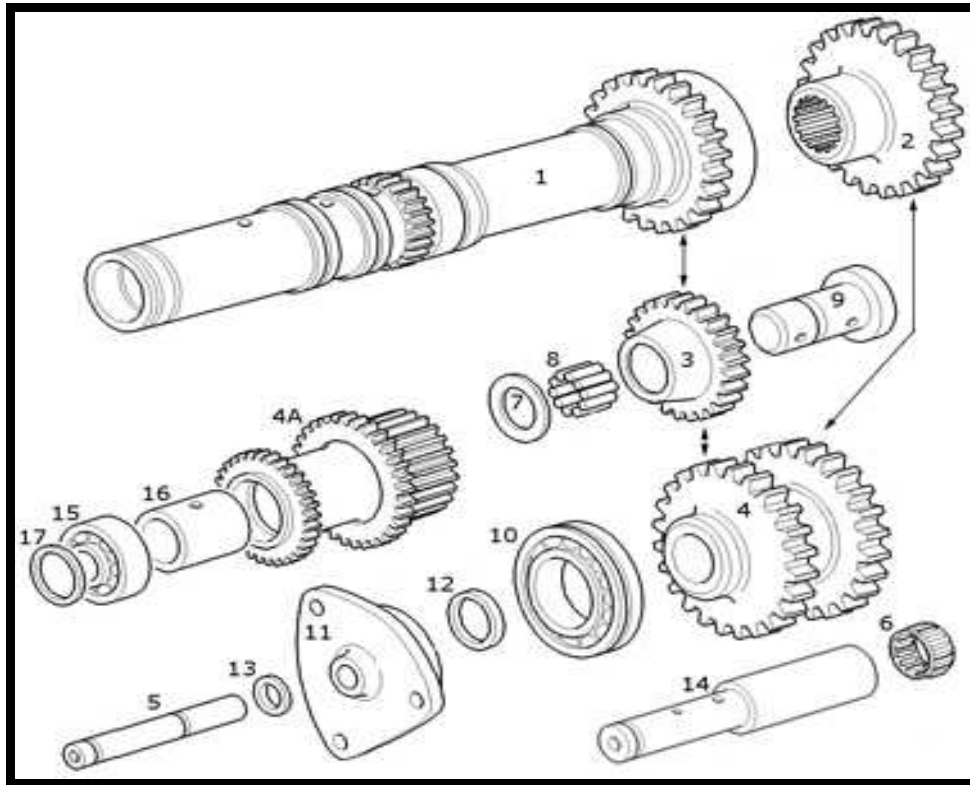

NEW HOLLAND TRACTOR PARTS CATALOG

**12x12 VAR 330114, POWER SHUTTLE TRANSMISSION ,AND 20X20 POWER SHUTTLE TRANSMISSION WITH CREEPER -REVERSER DRIVEN SHAFT AND GEARS
24x24 HI-LO POWER SHUTTLE TRANSMISSION -HI-LO RIVERSER DRIVEN GEARS**

**.12x12 VAR 330114, POWER SHUTTLE TRANSMISSION ,AND 20X20 POWER SHUTTLE TRANSMISSION WITH CREEPER -REVERSER DRIVEN SHAFT AND GEARS
24x24 HI-LO POWER SHUTTLE TRANSMISSION -HI-LO RIVERSER DRIVEN GEARS**

Key	Ozгур No	Part No	Sub.No	Description	Tractor Models
1	OT42715	5181850		Shaft	(T5030,T5040,T5050,T5060,T5070,(12X12,VAR.30114),24x24,VAR.330279,20x20,trans)),TL70,TL70A,TL80,TL80A,TL90,TL90A,TL100,TL100A,VAR.275,VAR748-1 trans,))
2	OT42716	5181849		Gear,Z=34	
3	OT42738	5137524		Idler gear	
4	OT42739	87343438		Gear,z=42/36	(T5030,T5040,T5050,T5060,T5070,(12X12,VAR.30114),20x20,trans))
4	OT42740	5197896		Gear	(T5030,T5040,T5050,T5060,T5070,(24x24,VAR.330279,20x20,trans)),TL70,TL70A,TL80,TL80A,TL90,TL90A,TL100,TL100A,VAR.275,VAR748-1 trans,))
5	OT42741	87343444		Tube,rigid	(T5030,T5040,T5050,T5060,T5070,(12X12,VAR.30114,trans)),
6	OT42742	5105068		Bearing,28x35x20	(T5030,T5040,T5050,T5060,T5070,(12X12,VAR.30114),20x20,trans))
7	OT42743	5117560		Washer	
8	OT42744	5117559		Bearing,32x38x26	(T5030,T5040,T5050,T5060,T5070,(12X12,VAR.30114),24x24,VAR.330279,20x20,trans)),TL70,TL70A,TL80,TL80A,TL90,TL90A,TL100,TL100A,VAR.275,VAR748-1 trans,))
9	OT42745	5137525		Pin	
10	OT42746	28995880	80355989	Bearing,35x80x21	
11	OT42747	87343448		Cover	(T5030,T5040,T5050,T5060,T5070,(12X12,VAR.30114),20x20,trans))
12	OT42748	5154308		Washer	
13	OT42749	11066376		Snap ring	
14	OT42750	87343442		Shaft	(T5030,T5040,T5050,T5060,T5070,(12X12,VAR.30114),trans))
15	OT42751	5192269		Bushing	(T5030,T5040,T5050,T5060,T5070,(24x24,VAR.330279,20x20,trans)),TL70,TL70A,TL80,TL80A,TL90,TL90A,TL100,TL100A,VAR.275,VAR748-1 trans,))
16	OT42752	5137538		Washer,40x50x4	
17	OT42753	28042480		Bearing,40x68x15	(T5030,T5040,T5050,T5060,T5070,24x24,VAR.330279,Trans.))