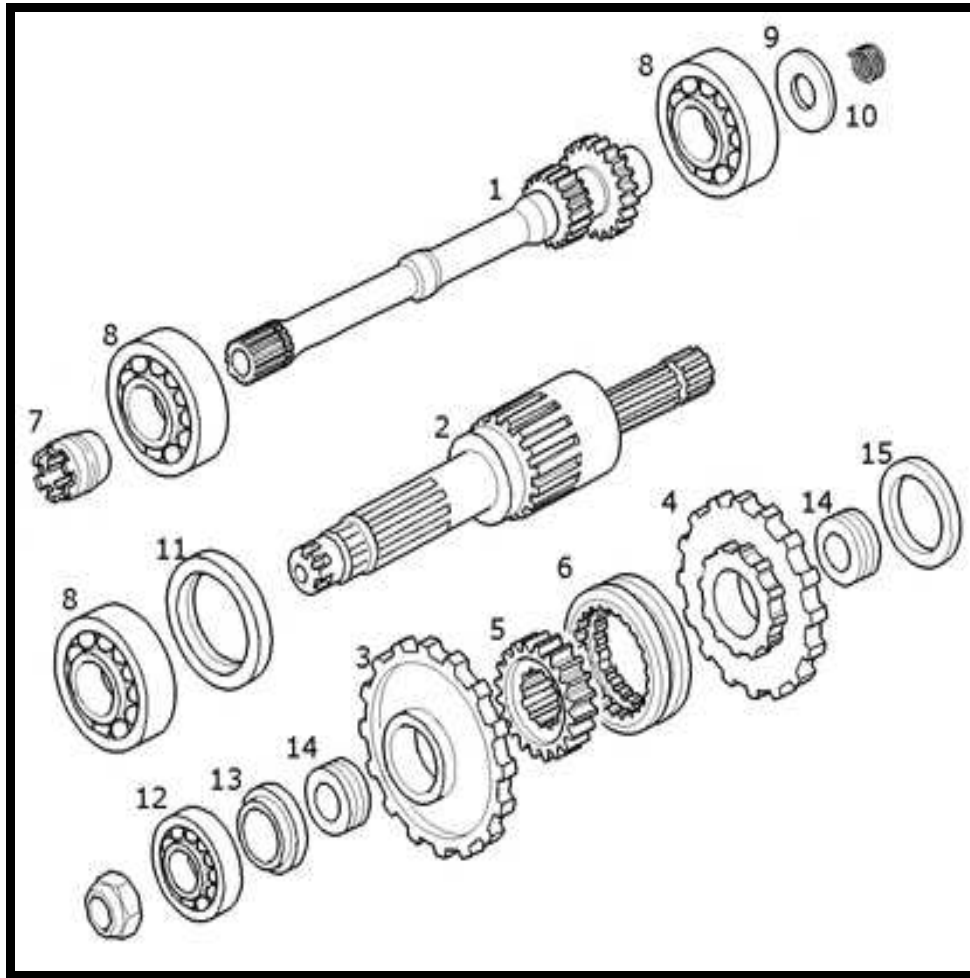

NEW HOLLAND TRACTOR PARTS CATALOG
POWER TAKE-OFF (PTO),540/750 RPM

POWER TAKE-OFF , 540/750 RPM

Key	Ozgur No	Part No	Sub.No	Description	Tractor Models
1	OT44124	87578800		Shaft	T5030,T5040,T5050,T5060
2	OT44125	87339475		Shaft	
3	OT44126	47124070		Gear,540 Rpm	
4	OT44127	47124071		Gear,750 Rpm	
5	OT44128	5129512	87311694	Sleeve	
6	OT44129	5129513		Sleeve	
7	OT44106	5198038		Sleeve	
8	OT44107	20943310	81808853	Bearing,40x90x23	
9	OT44108	47131175		Disc	
10	OT44109	47127604		Spring	
11	OT44123	5165976		Seal	
12	OT44016	20045200		Bearing,35x80x21	
13	OT44136	5162811		Washer	
14	OT44137	5101537	82982327	Bushing	
15	OT44138	5109656		Washer