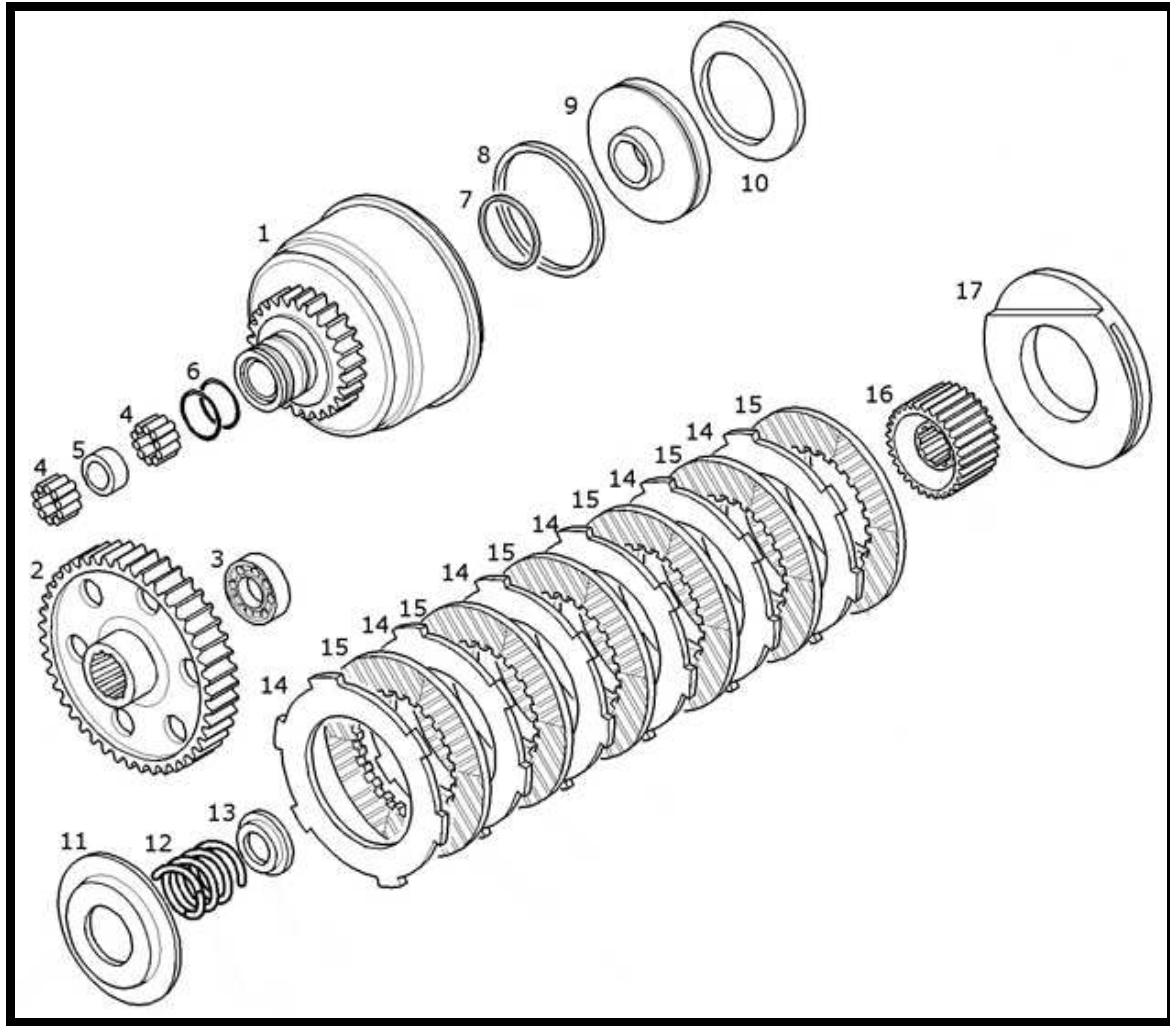

NEW HOLLAND TRACTOR PARTS CATALOG
POWER TAKE-OFF (PTO),FRONT

POWER TAKE-OFF ,FRONT

Key	Ozgun No	Part No	Sub.No	Description	Tractor Models
1	OT44813	5185545		Housing	TM115,TM125,TM135,TM150,TM165 (TM120,TM130,TM140,TM155,TM75, TM190,VAR780-VAR.781)
2	OT44814	5173737		Driven gear	
3	OT44110	20915780		Bearing,40x80x18	
4	OT44816	5119556		Bearing,35x42x20	
5	OT44817	5171031		Spacer	
6	OT44818	83911795		O-Ring	
7	OT44173	5137564		Slipper	
8	OT44283	5143775		Seal	
9	OT44821	5179025		Piston	
10	OT44822	5171035		Spring	
11	OT44823	5171048		Plate	
12	OT44704	5140906		Spring	
13	OT44825	5171573		Plate	
14	OT44826	5163840		Drive Plate	
15	OT44772	5158919		Disc	
16	OT44828	5171046	84252679	Hub	
17	OT44829	5181016		Plate