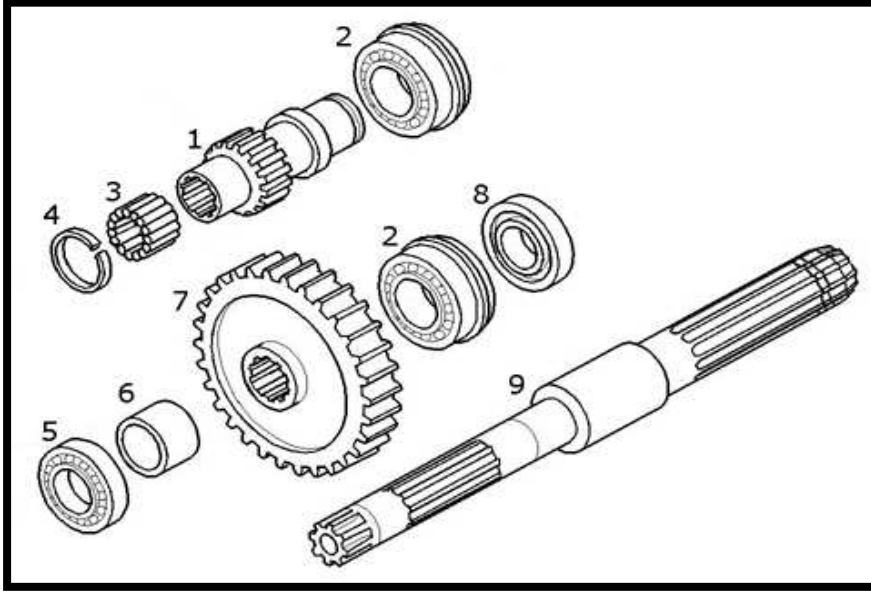

POWER TAKE-OFF (PTO),540 RPM AND VAR.007

POWER TAKE-OFF , 540 RPM AND VAR.007

Key	Ozgur No	Part No	Sub.No	Description	Tractor Models
1	OT44923	5174594		Shaft	TN55/D/S/V,TN65/D/N/S/V, TN70/D/S,TN75/D/N/S/V
1	OT44924	5174596		Shaft,VAR.007	
2	OT44010	5168238		Bearing,40X90X23	
3	OT44009	5173210		Bearing,43X58X22	
4	OT44008	5142178		Snap ring	
5	OT44016	20045200		Bearing,35X80X21	
6	OT44012	5168235		Spacer	
7	OT44930	5168236		Gear	
7	OT44931	5174597		Gear,VAR.007	
8	OT44011	5124606		Seal	
9	OT44006	5173440		Shaft