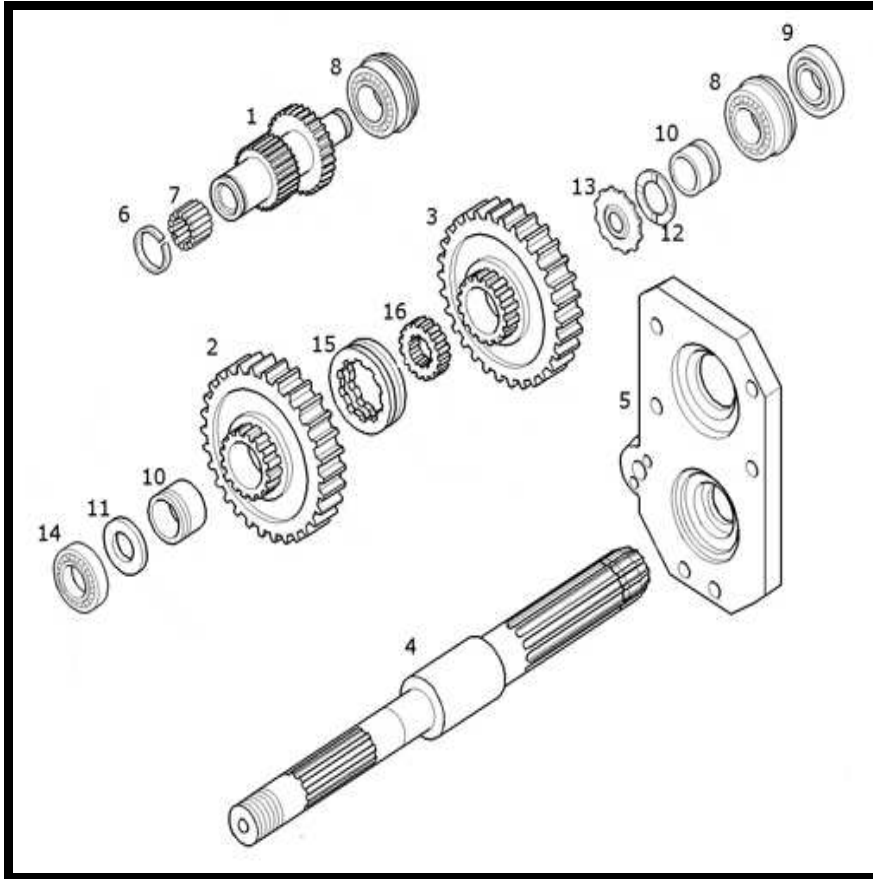

NEW HOLLAND TRACTOR PARTS CATALOG

POWER TAKE-OFF (PTO),540/750 RPM

POWER TAKE-OFF , 540/750 RPM

Key	Ozgur No	Part No	Sub.No	Description	Tractor Models
1	OT44088	47125372		Shaft	T4020/V,T4030/N/T/V,T4040/F/N/V,T4050/F/N/V, TN60A/DA/NA/SA/VA,TN70A/DA/NA/SA/VA, TN75A/DA/NA/SA/VA,TN85A/DA/SA, TN95A/DA/NA/VA,(VAR.818) TN75FA,TN85FA,TN95FA
2	OT44018	47123681		Gear,540 RPM	
3	OT44019	5168208		Gear,750 RPM	
4	OT44006	5173440		Shaft	
5	OT44007	47133661	5180610	Cover	
6	OT44008	5142178		Loking ring	
7	OT44009	5173210		Bearing,43x58x22	
8	OT44010	5168238	77903160	Bearing,40x90x23	
9	OT44011	5124606		Gasketl, 50x65x8	
10	OT44026	5124668		Spacer	
11	OT44027	5168181		Washer	
12	OT44014	87341678	87302767	Washer	
13	OT44014	87302766	87341678	Disc	
14	OT44016	20045200		Bearing,35x80x21	
15	OT44031	5130551		Sleeve	
16	OT44032	5130550		Sleeve