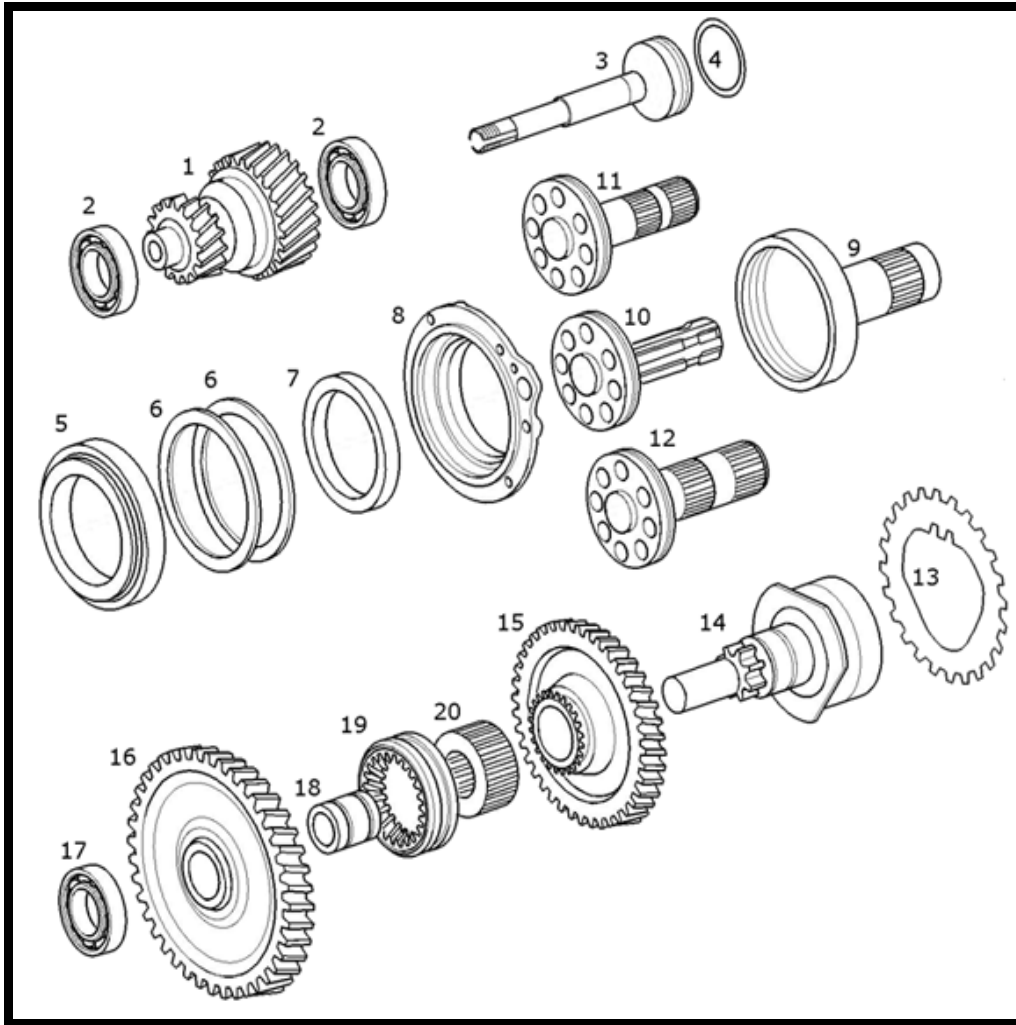

NEW HOLLAND TRACTOR PARTS CATALOG
POWER TAKE-OFF (PTO)

POWER TAKE-OFF PTO

Key	Ozgun No	Part No	Sub.No	Description	Tractor Models
1	OT44396	133100270239	133100270083	Gear,Z=19/30	T7510,T7520,T7530,T7540,T7550,TVT135,TV T145,TVT155,TVT170,TVT190,TVT195
2	OT44397	190003326118	83953105	Bearing	
3	OT44398	133100270016	47106269	Shaft	
4	OT44399	1288780210	47108560	O-Ring	
5	OT44400	133000270142	87313745	Bearing	
6	OT44401	133000270160	47106235	Shim,0,10mm	
7	OT44402	190003070116	47107946	Gasket	
8	OT44403	133000270234	47106238	Cover	
9	OT44404	133100270096	47108610	Flange cover cap	
10	OT44405	133000270156	47106234	Shaft,PTO,Z=6	
11	OT44406	133100270056	47111902	Shaft,PTO,Z=21	
12	OT44407	133100270092		Shaft,PTO,Z=20	
13	OT44408	133000270300	47108604	Disc, Z=20	
14	OT44409	133100270161	47108620	Shaft	
15	OT44410	133100270140	47106283	Gear,z=56	
16	OT44411	133100270148	47108619	Gear,z=66	
17	OT44412	190003326022	47109135	Bearing	
18	OT44413	133100270019	47106270	Bushing	
19	OT44414	133100270141	47106284	Bushing	
20	OT44415	1292220178	47106005	Synchro body