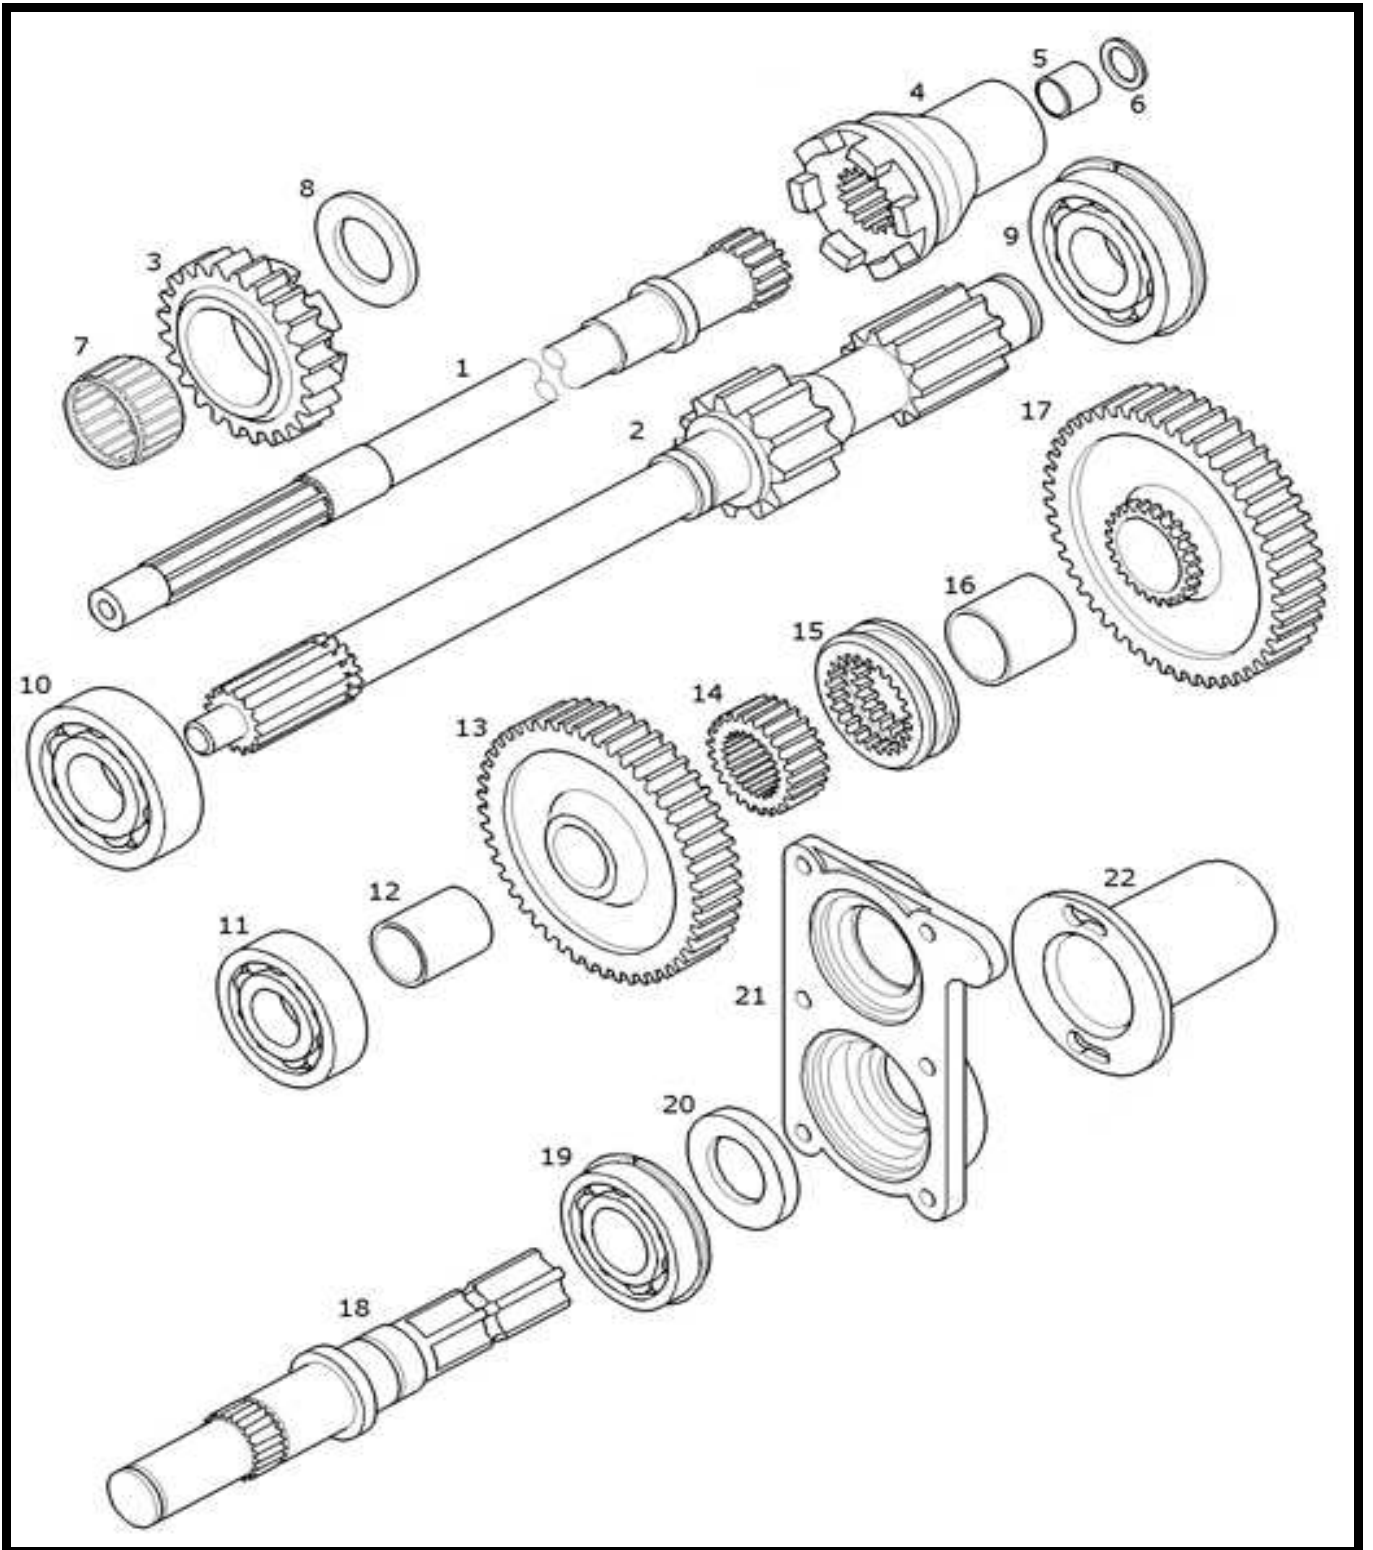

NEW HOLLAND TRACTOR PARTS CATALOG

PTO

INDEPENTED AND SYNCHRONIZED PTO

Key	Ozgun No	Part No	Sub.No	Description	Tractor Models	
1	OT43968	9976023		Shaft, indepented and synchronized PTO	T3010,T3020,T3030,T3040,TCE40,TCE45, TCE50,TCE55	
2	OT43969	9975991		Shaft	T3010,T3020,T3030,TCE40,TCE45,TCE50	
2	OT43970	87289512		Shaft	T3040,TCE55	
3	OT43971	9976125		Gear,PTO Snycron	T3010,T3020,T3030,T3040,TCE40,TCE45, TCE50,TCE55	
4	OT43972	9976138		Sleeve		
5	OT43973	9976067		Bushing		
6	OT43974	9976488	87289796	Washer		
7	OT43975	9976349		Bearing		
8	OT43976	9976065		Washer		
9	OT43977	9975045		Bearing,25x62x17		
10	OT43954	9975039		Bearing,25x62x17		T3010,T3020,T3030,TCE40,TCE45,TCE50
10	OT43979	87289513		Bearing,25x62x17		T3040,TCE55
11	OT43980	87289435		Bearing,30x72x19	T3010,T3020,T3030,TCE40,TCE45,TCE50	
11	OT43981	9975040		Bearing,30x72x19		
12	OT43982	9975372		Bushing,30x34x40		
12	OT43983	87289434		Bushing,30x35x20	T3040,TCE55	
13	OT43984	87289095		Gear,540/750 rpm, synchronized PTO	T3010,T3020,T3030,TCE40,TCE45,TCE50	
13	OT43985	9977437	9975990	Gear,540/750 rpm, synchronized PTO		
14	OT43986	9976037		Gear	T3010,T3020,T3030,T3040,TCE40,TCE45, TCE50,TCE55	
15	OT43987	87289544		Sleeve		
16	OT43988	9975331		Bushing,35x39x40	T3010,T3020,T3030,TCE40,TCE45,TCE50	
16	OT43989	87289436		Bushing,35x40x17	T3040,TCE55	
17	OT43990	87289027		Gear,540/750 rpm, synchronized PTO	T3010,T3020,T3030,TCE40,TCE45,TCE50	
17	OT43991	87289429		Gear,540 rpm, not synchronized PTO	T3010,T3020,T3030	
17	OT43992	87289096		Gear,540/750 rpm, PTO	T3040,TCE55	
18	OT43993	9976025		Shaft, 540/750 rpm	T3010,T3020,T3030,TCE40,TCE45,TCE50	
18	OT43994	87289514	87289657	Shaft, 540/750 rpm	T3040,TCE55	
18	OT43995	87289549		Shaft,540 rpm, not ynsynchronized PTO	T3010,T3020,T3030,T3040,compact trac.	
18	OT43996	87289655		Shaft, 540/750 rpm	T3010,T3020,T3030,new series	
18	OT43994	87289657	87289514	Shaft, 540/750 rpm	T3040, new series	
18	OT43998	87289656		Shaft,540 rpm, not synchronized PTO	T3010,T3020,T3030,T3040,new series	
19	OT43999	9975058		Bearing	T3010,T3020,T3030,T3040,TCE40,TCE45, TCE50,TCE55	
20	OT44000	9975172		Washer		
21	OT44001	9976036		Cover		
22	OT43961	9976497		Shield