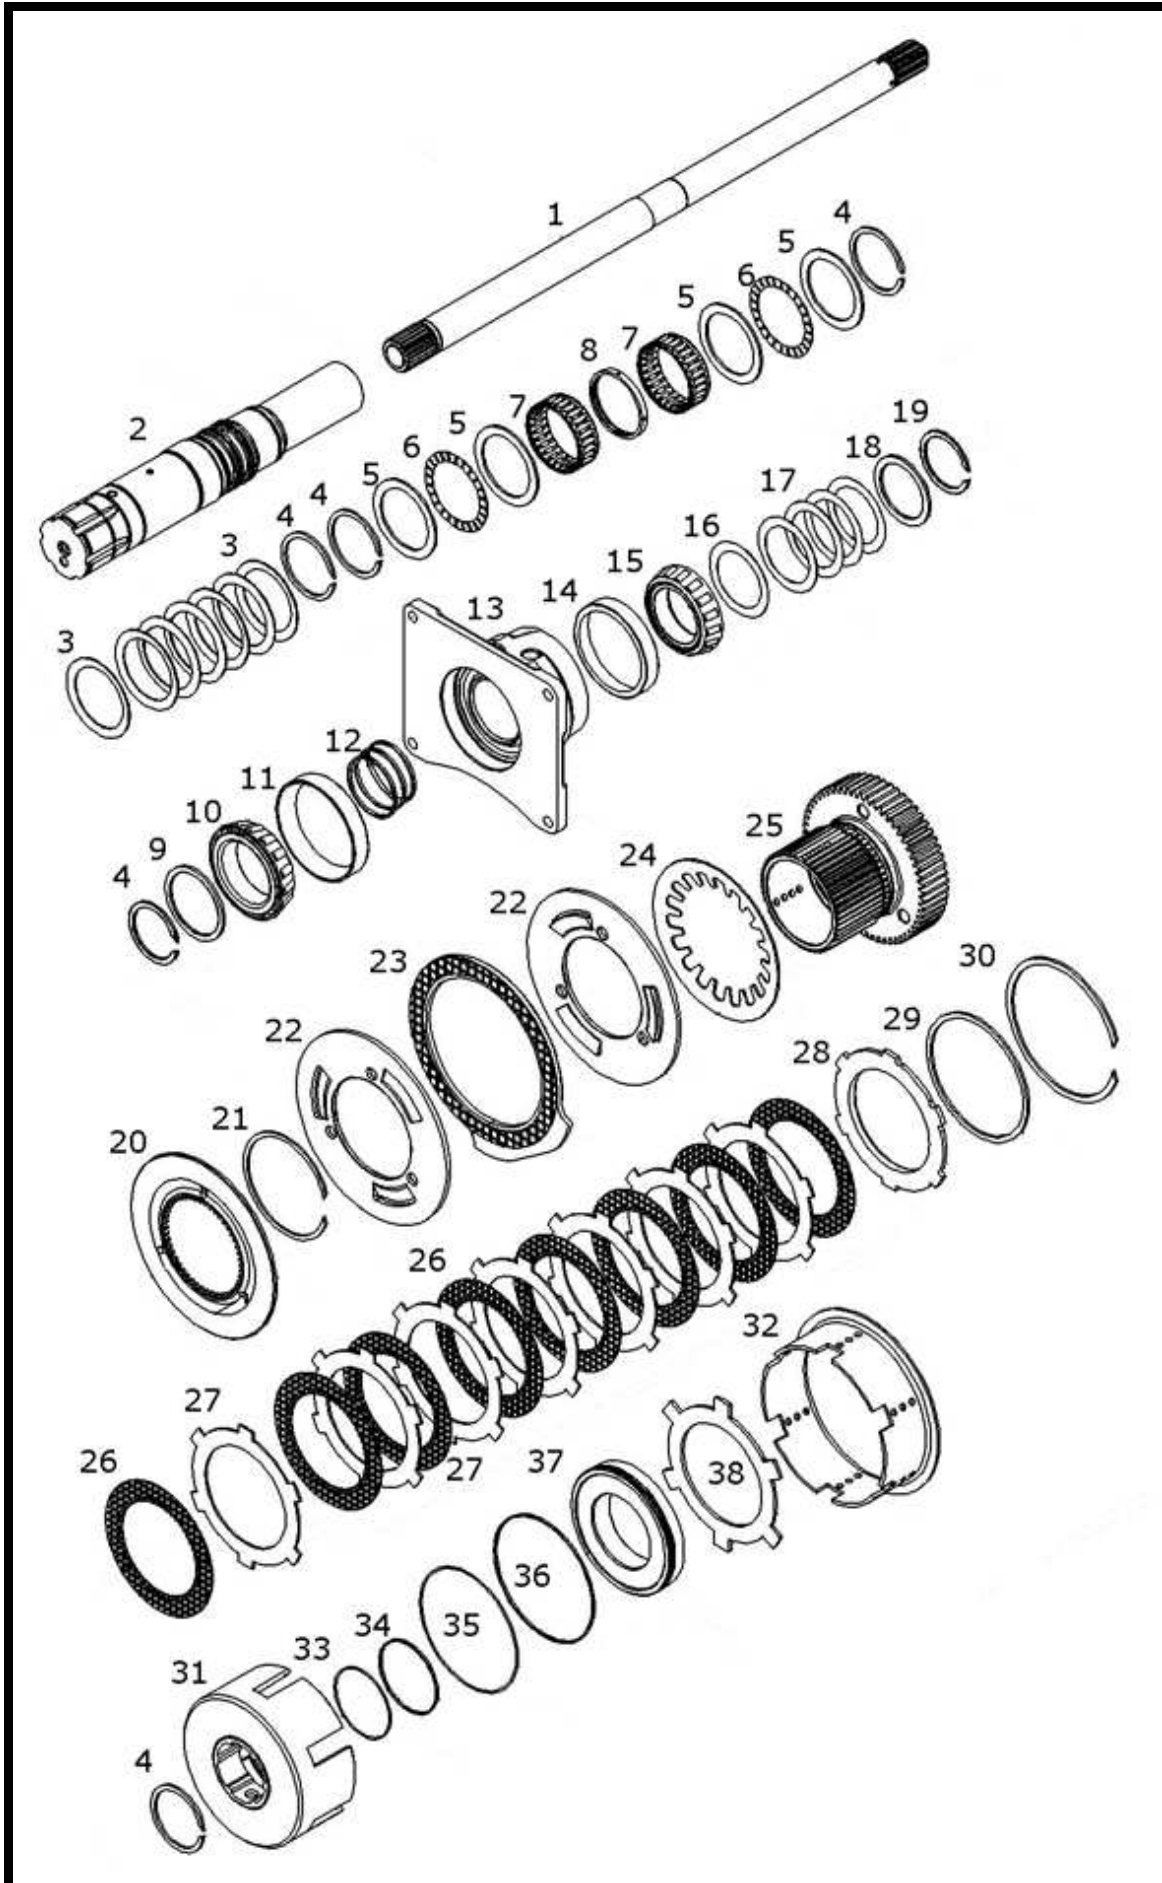

POWER TAKE-OFF(PTO),INPUT SHAFT,CLUTCH

POWER TAKE-OFF(PTO), INPUT SHAFT,CLUTCH

Key	Ozgun No	Part No	Sub.No	Description	Tractor Models
1	OT44447	198496A1	87773497	Countershaft	T8.275,T8.300,T8.330,T8.360,T8.390, T8010,T8020,T8030,T8040,T8050, TG210,TG230,TG.255,TG285
2	OT44448	87696447	435388A3	Shaft	T8010,T8020,T8030,T8040,T8050, TG210,TG230,TG.255,TG285
2	OT44449	84370500		Shaft	T8.275,T8.300,T8.330,T8.360,T8.390
3	OT44450	1286012C2	87773308	Spring,BSN AJB365565	T8010,T8020,T8030,T8040,T8050, TG210,TG230,TG.255,TG285
3	OT44451	87425389		Spring,ASN AJB365565	T8.275,T8.300,T8.330,T8.360,T8.390, T8010,T8020,T8030,T8040,T8050, TG210,TG230,TG.255,TG285
4	OT44452	93350C1	87774824	O-Ring	
5	OT44453	1286043C1	87773323	Washer	
6	OT44454	572182R1	87775556	Thrust bearing	
7	OT44455	435716A1	87778657	Needle bearing	
8	OT44456	86989332		Ring	
9	OT44457	1277309C1	87773228	Washer	
10	OT44458	630694C1	86577049	Bearing cone	
11	OT44458	630695C1	86577049	Bearing cup	
12	OT44460	1286026C1	87773314	O-Ring	
13	OT44461	87696449	436252A1	Cage	
14	OT44462	105497H	402353R91	Bearing cup	
15	OT44463	659458R1	87775770	Bearing cone	
16	OT44464	446943A1	87774656	Shim	
17	OT44465	435389A1	86989331	Disc	
18	OT44466	87427329		Spacer	
19	OT44467	375374R1	87774214	Ring	
20	OT44465	86989331	435389A1	Disc, BSN AJB365565	T8010,T8020,T8030,T8040,T8050, TG210,TG230,TG.255,TG285
20	OT44469	87366290		Disc, ASN AJB365565	T8.275,T8.300,T8.330,T8.360,T8.390, T8010,T8020,T8030,T8040,T8050, TG210,TG230,TG.255,TG285
21	OT44470	87016932		Ring	
22	OT44471	435393A2	87778655	Plate	
23	OT44472	435892A2	87778661	Brake disc	
24	OT44473	435636A1	87778656	Spring	
25	OT44474	445794A2	87696444	Gear,61T	
26	OT44475	1997907C1	87773514	Plate	
27	OT44476	87738316	128114A1	Disc	
28	OT44477	1342645C3	87773349	Disc	
29	OT44478	87690675		Seal	
30	OT44479	1285996C1	87773304	Snap ring	
31	OT44480	446596A4	87778659	Carrier	
32	OT44481	86989330	435394A1	Cover	
33	OT44482	1286081C1	87773328	O-Ring	
34	OT44483	1286076C1	87773325	O-Ring	
35	OT44484	1286083C1	87773329	O-Ring	
36	OT44485	1286079C1	87773327	O-Ring	
37	OT44486	446597A2	87778662	Piston	T8010,T8020,T8030,T8040,T8050, TG210,TG230,TG.255,TG285
37	OT44487	84167245		Piston	T8.275,T8.300,T8.330,T8.360,T8.390
38	OT44465	435389A1	86989331	Disc	T8.275,T8.300,T8.330,T8.360,T8.390, T8010,T8020,T8030,T8040,T8050, TG210,TG230,TG.255,TG285